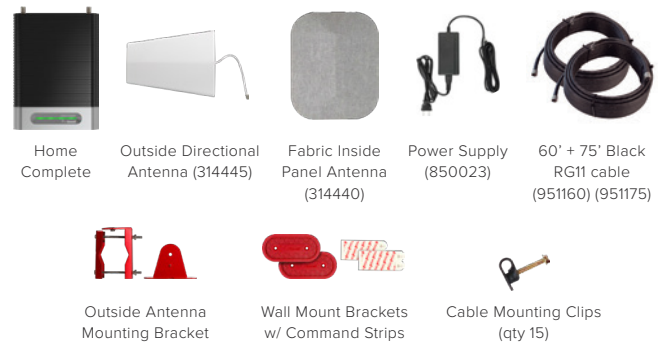

Kit Includes

Coverage Area

IF YOUR OUTSIDE SIGNAL IS	YOUR BOOSTED SIGNAL MAY BE
●●●●● -89 AND LOWER About 5 bars	UP TO 7,500 sq. ft.
●●●●○ -90 dB About 3 to 4 bars	UP TO 4,000 sq. ft.
●●○○○ -100 dB About 1 to 2 bars	UP TO 2,000 sq. ft.
○○○○○ No existing	A signal booster likely will not work

Specifications

SKU NUMBER	470145*	
FREQUENCIES	Band 12/17	700 MHz
	Band 13	700 MHz
	Band 5	850 MHz
	Band 4	1700/2100 MHz
	Band 25/2	1900 MHz
MAX GAIN	72 dB	
IMPEDANCE	75 Ohm	
POWER	110-240V AC, 50-60 Hz, 20 W	
CONNECTORS	F-Female	
BOOSTER DIMENSIONS	8.25 x 6 x 2.4 in	
BOOSTER WEIGHT	1.55 lbs