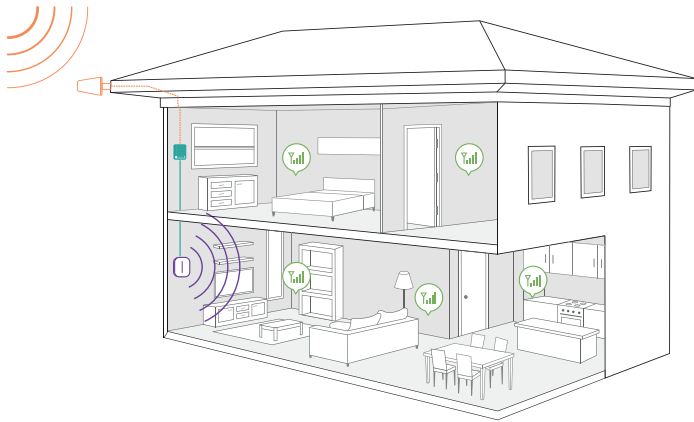

Kit Includes

Coverage Area

IF YOUR OUTSIDE SIGNAL IS	YOUR BOOSTED SIGNAL MAY BE
●●●●● -89 AND LOWER About 5 bars	UP TO 7,500 sq. ft.
●●●●○ -90 dB About 3 to 4 bars	UP TO 4,000 sq. ft.
●●○○○ -100 dB About 1 to 2 bars	UP TO 2,000 sq. ft.
○○○○○ No existing	A signal booster likely will not work

Installation

- 1 **Receives signal:** The outside antenna reaches out to access the existing strong outdoor cell signal and delivers it indoors to the booster.
- 2 **Boost signal:** The booster receives the signal, amplifies it, and serves as a relay between your phone and the nearest cell tower.
- 3 **Broadcasts signal:** Your devices get a stronger signal, and calls and data are fed through the booster back to the network.