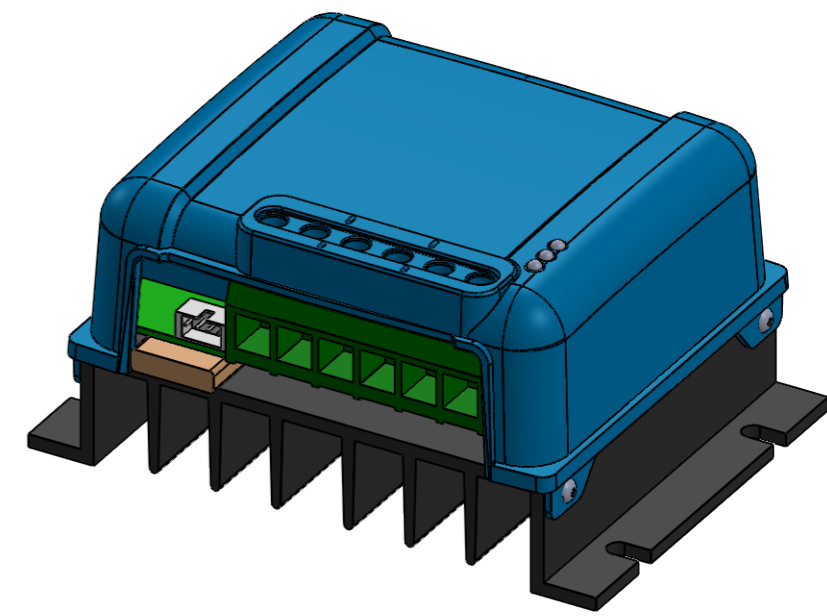

Dimension Drawing - SmartSolar charge controller	
SCC110020160R	SmartSolar MPPT 100/20_48V Retail
SCC110020060R	SmartSolar MPPT 100/20 Retail

DETAIL A  
SCALE 2 : 1

Dimensions in mm

**victron energy**  
BLUE POWER