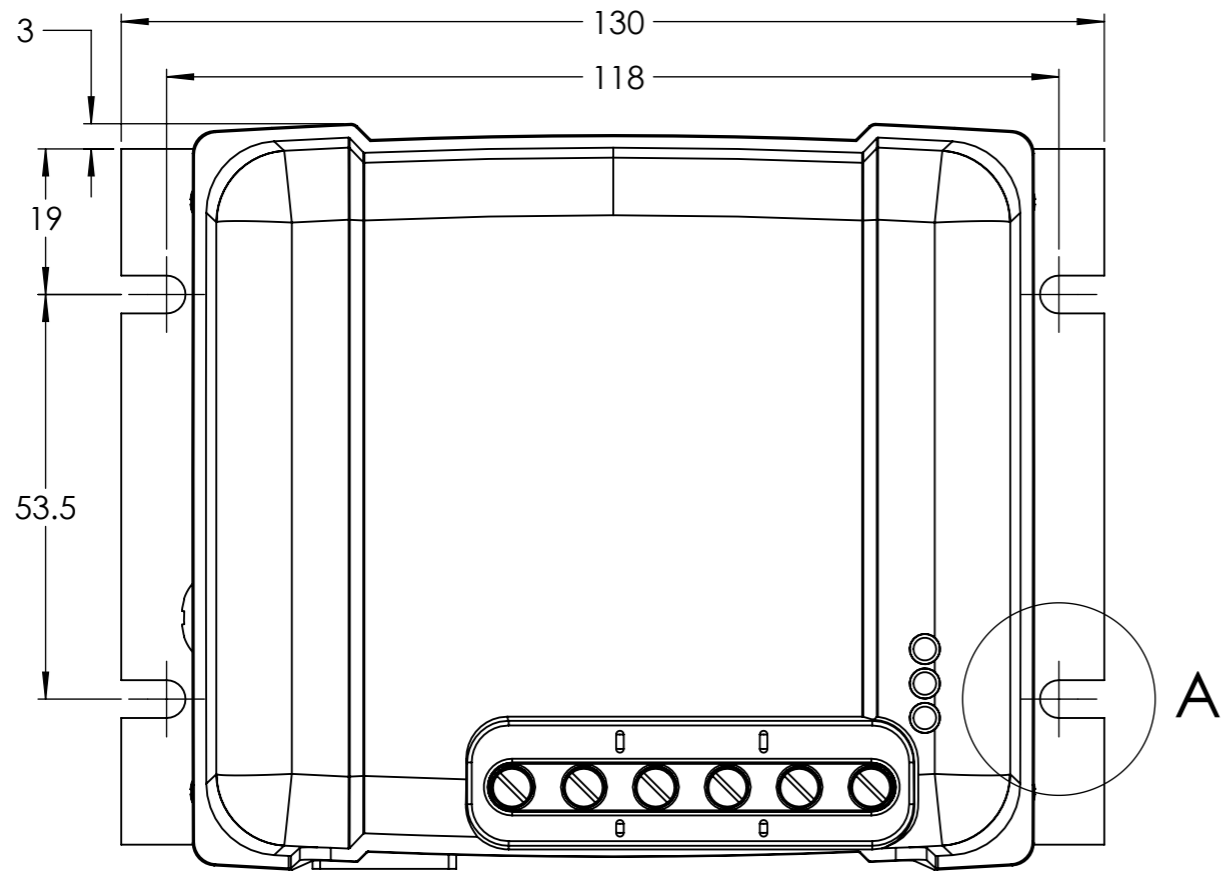

Dimension Drawing - SmartSolar charge controller	
SCC110020160R	SmartSolar MPPT 100/20_48V Retail
SCC110020060R	SmartSolar MPPT 100/20 Retail

DETAIL A  
SCALE 2 : 1

Dimensions in mm

**victron energy**  
BLUE POWER