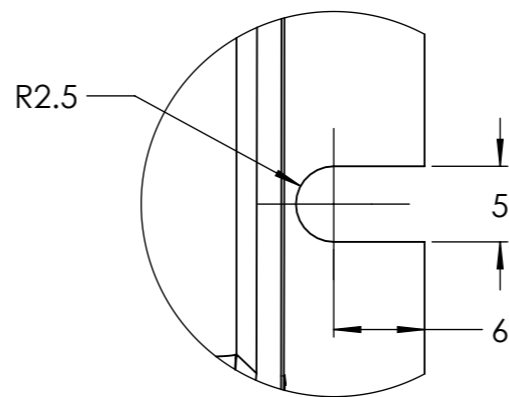

Dimension Drawing - SmartSolar charge controller	
SCC110020160R	SmartSolar MPPT 100/20_48V Retail
SCC110020060R	SmartSolar MPPT 100/20 Retail

DETAIL A  
SCALE 2 : 1

Dimensions in mm

**victron energy**  
BLUE POWER