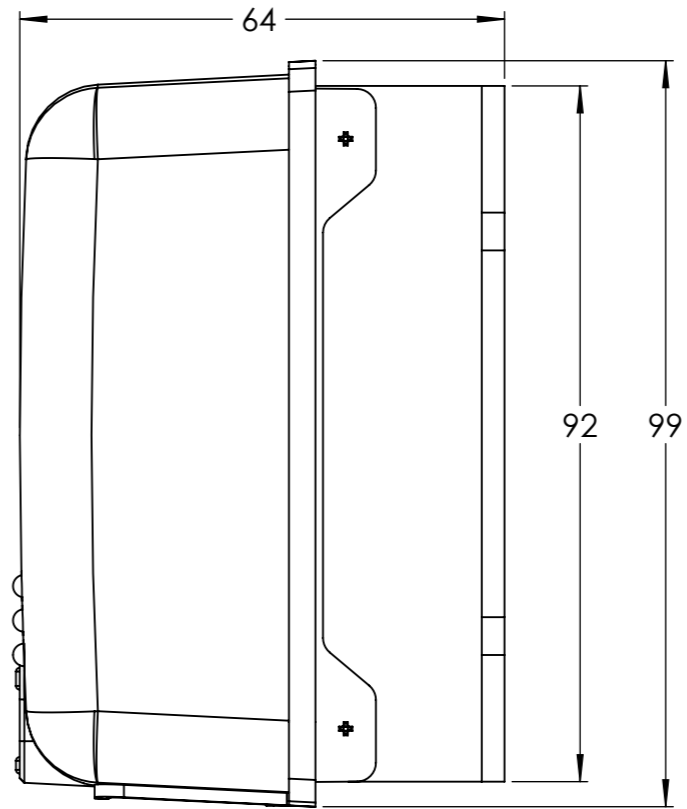

Dimension Drawing - SmartSolar charge controller	
SCC110020160R	SmartSolar MPPT 100/20_48V Retail
SCC110020060R	SmartSolar MPPT 100/20 Retail

DETAIL A  
SCALE 2 : 1

Dimensions in mm

**victron energy**  
BLUE POWER