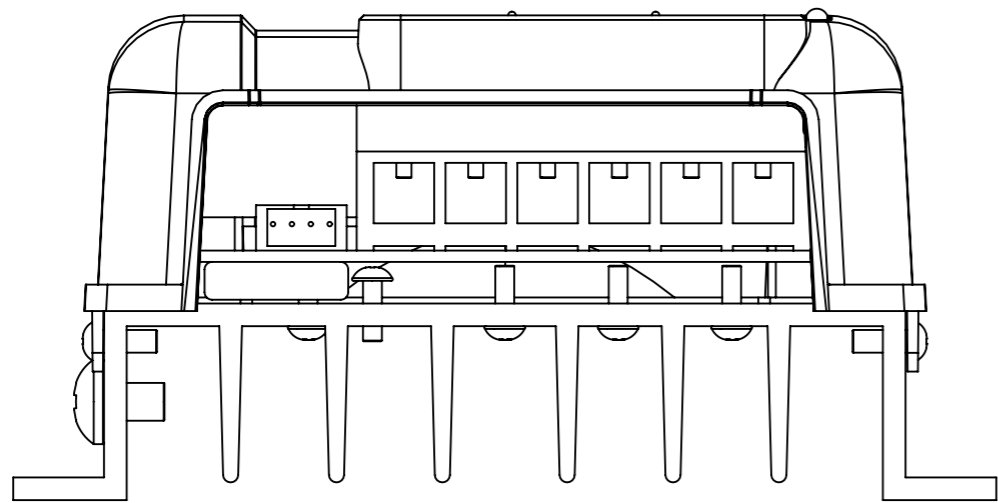

Dimension Drawing - SmartSolar charge controller	
SCC110020160R	SmartSolar MPPT 100/20_48V Retail
SCC110020060R	SmartSolar MPPT 100/20 Retail

DETAIL A  
SCALE 2 : 1

Dimensions in mm

**victron energy**  
BLUE POWER