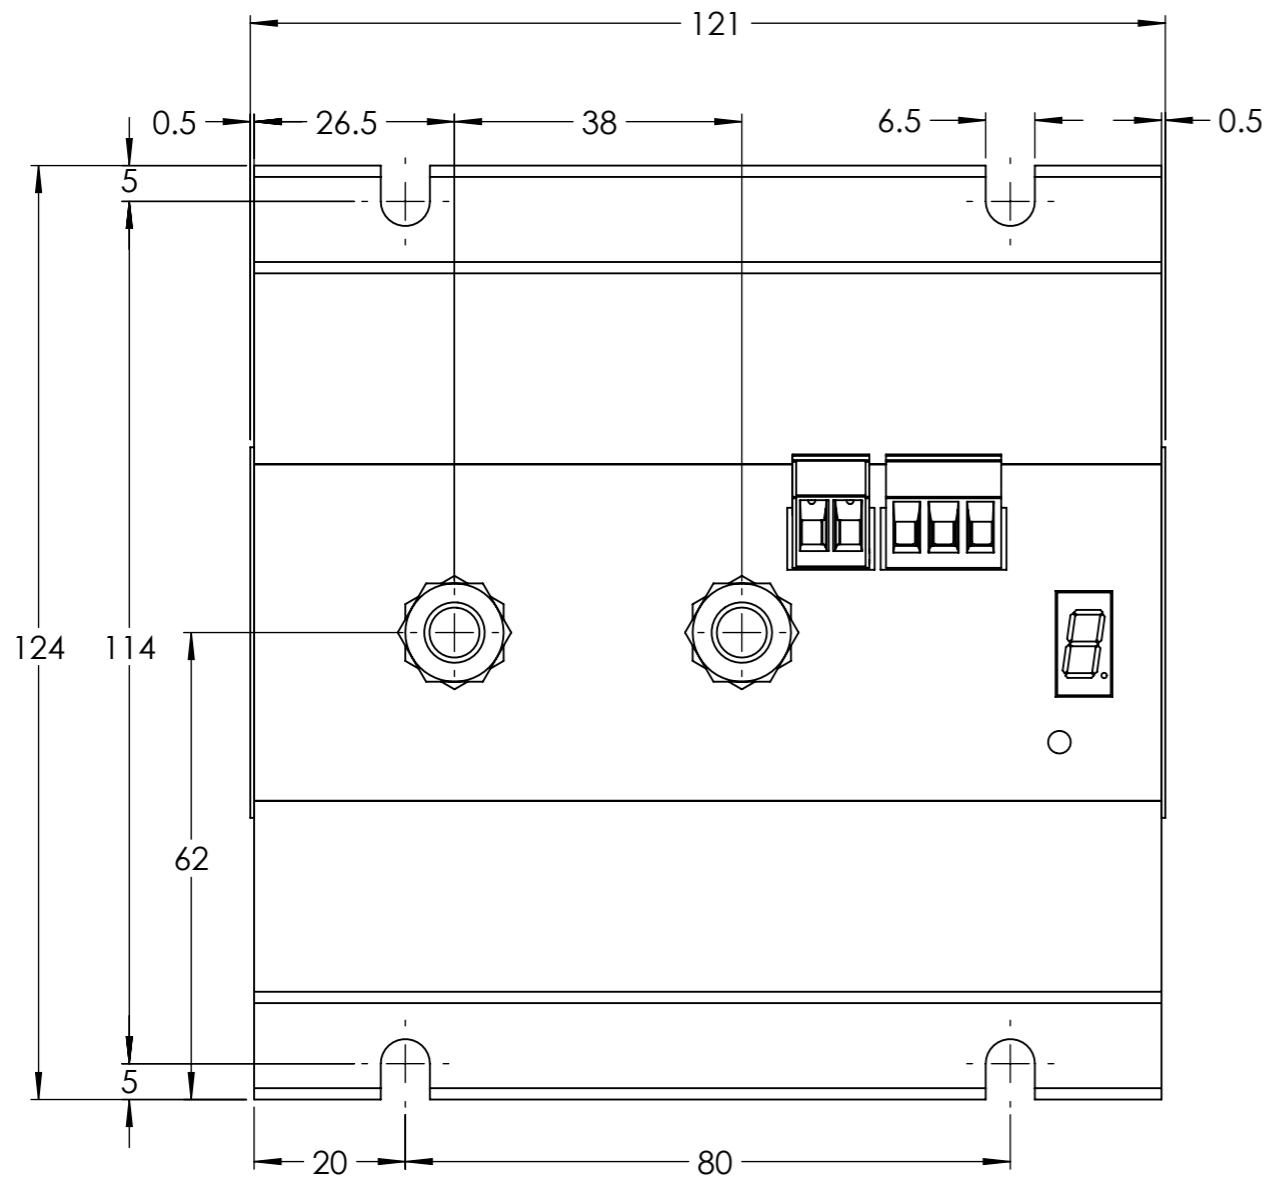

Dimension Drawing - Smart BatteryProtect	
BPR110048000	Smart BatteryProtect 48V-100A
BPR122022000	Smart BatteryProtect 12/24V-220A

Dimensions in mm

victron energy
BLUE POWER

Find out more about RV batteries we have.