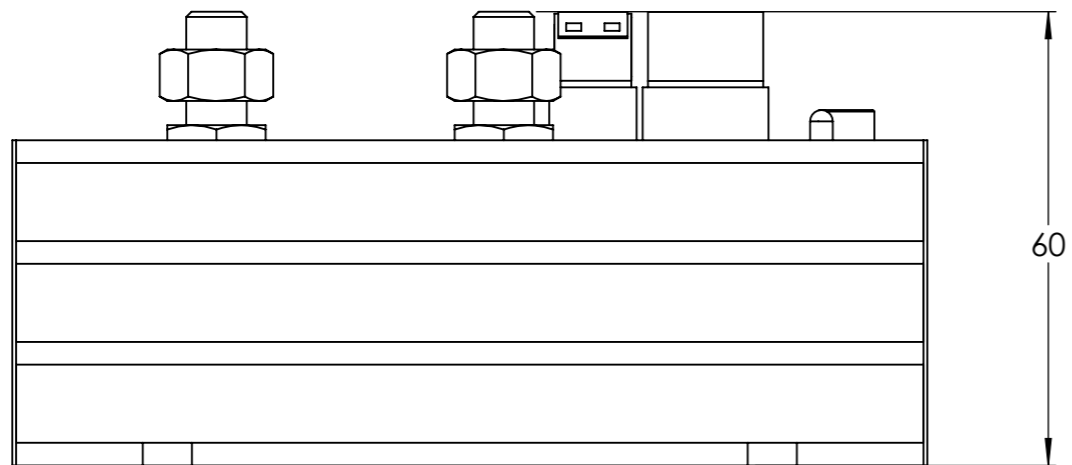

Dimension Drawing - Smart BatteryProtect	
BPR110048000	Smart BatteryProtect 48V-100A
BPR122022000	Smart BatteryProtect 12/24V-220A

Dimensions in mm

victron energy
BLUE POWER

Find out more about RV batteries we have.