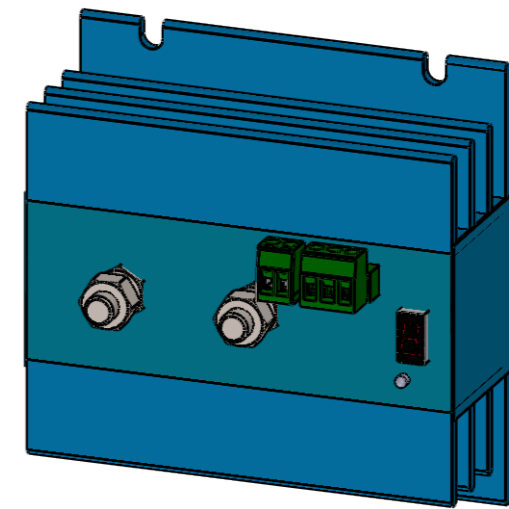

Dimension Drawing - Smart BatteryProtect	
BPR110048000	Smart BatteryProtect 48V-100A
BPR122022000	Smart BatteryProtect 12/24V-220A

Dimensions in mm

victron energy
BLUE POWER

Find out more about RV batteries we have.