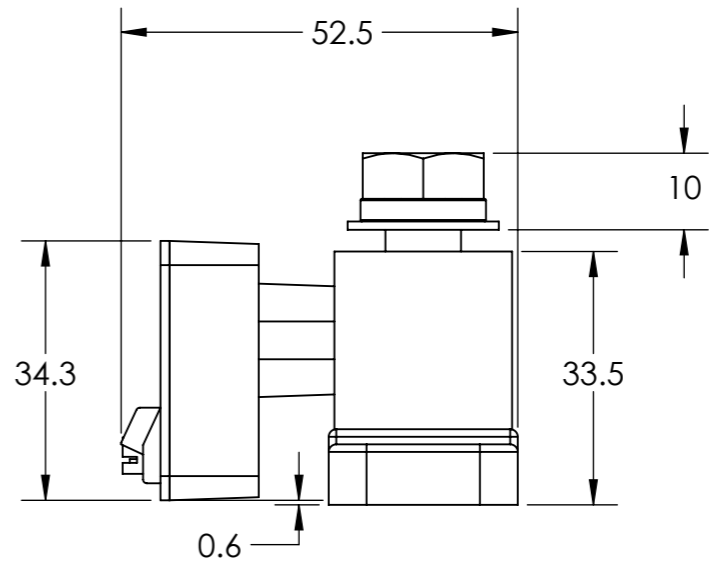

Dimension Drawing - Smart Shunt 500A
 SHU050150050 SmartShunt 500A/50mV

Dimensions in mm

victron energy
 BLUE POWER

Learn more about RV batteries we have.