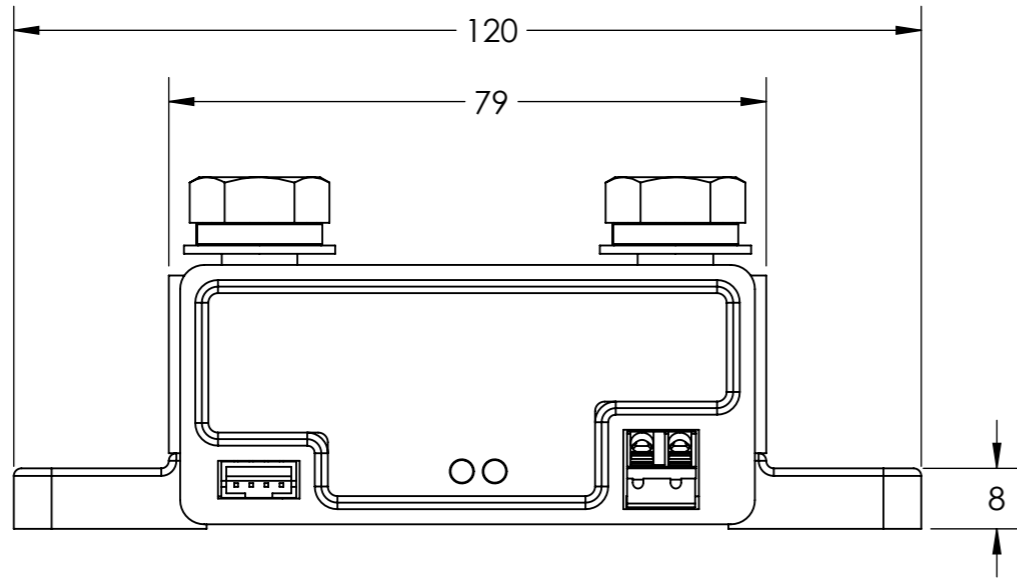

Dimension Drawing - Smart Shunt 500A
 SHU050150050 SmartShunt 500A/50mV

Dimensions in mm

victron energy
 BLUE POWER

Learn more about RV batteries we have.