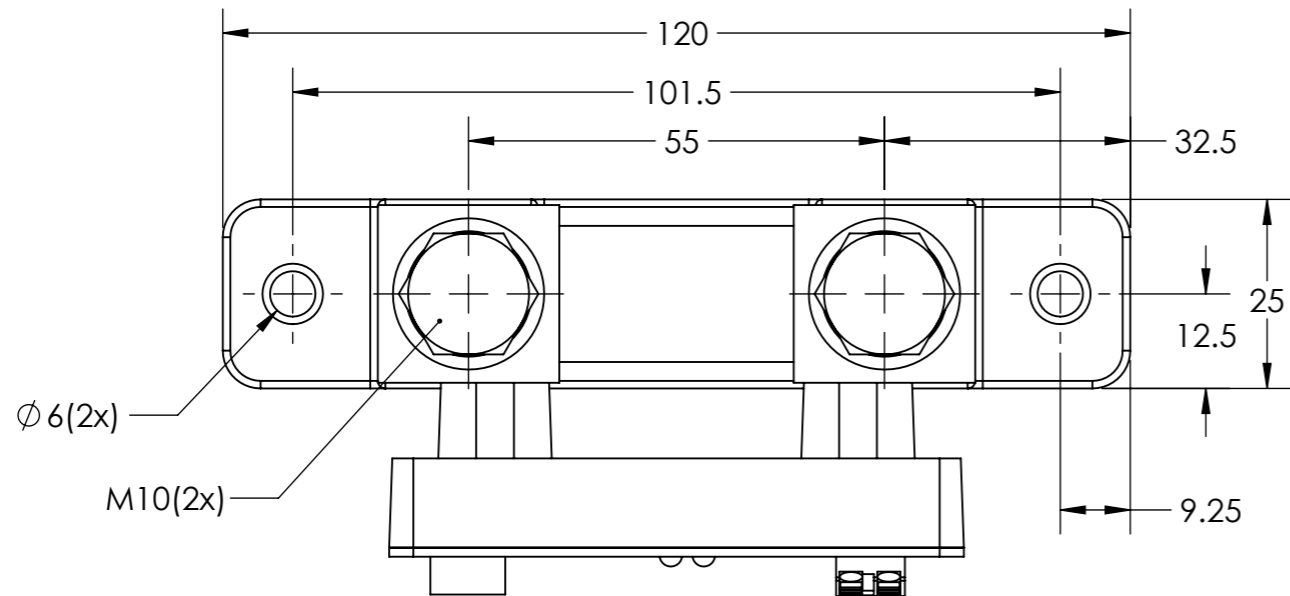

Dimension Drawing - Smart Shunt 500A
 SHU050150050 SmartShunt 500A/50mV

Dimensions in mm

victron energy
 BLUE POWER

Learn more about RV batteries we have.