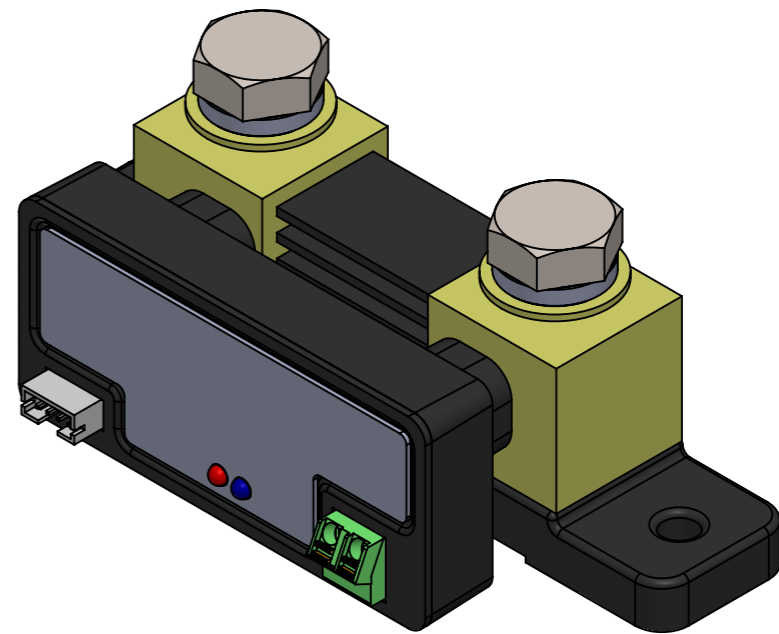

Dimension Drawing - Smart Shunt 500A
 SHU050150050 SmartShunt 500A/50mV

Dimensions in mm

victron energy
 BLUE POWER

Learn more about RV batteries we have.