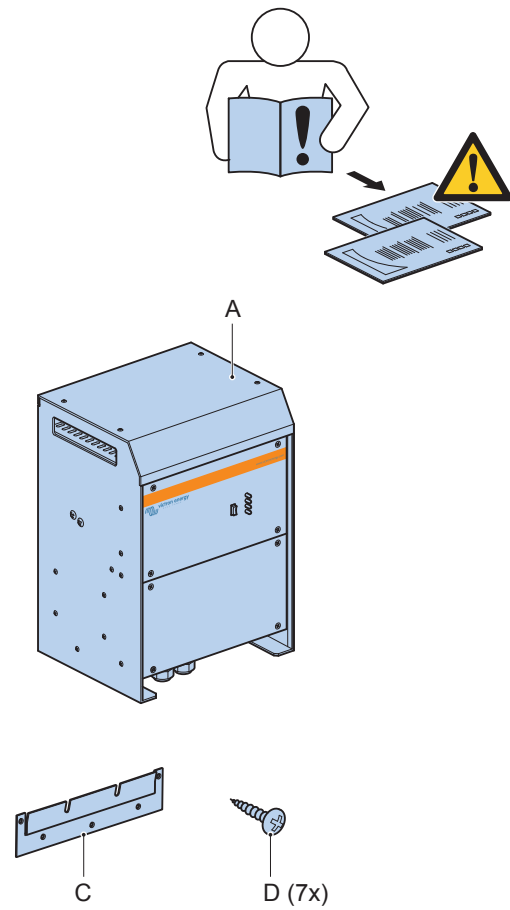

Quick Installation Guide

Phoenix Inverter 24V 48V 5000VA 230Vac

Included

Not included

For fuse values:
refer to the user manual