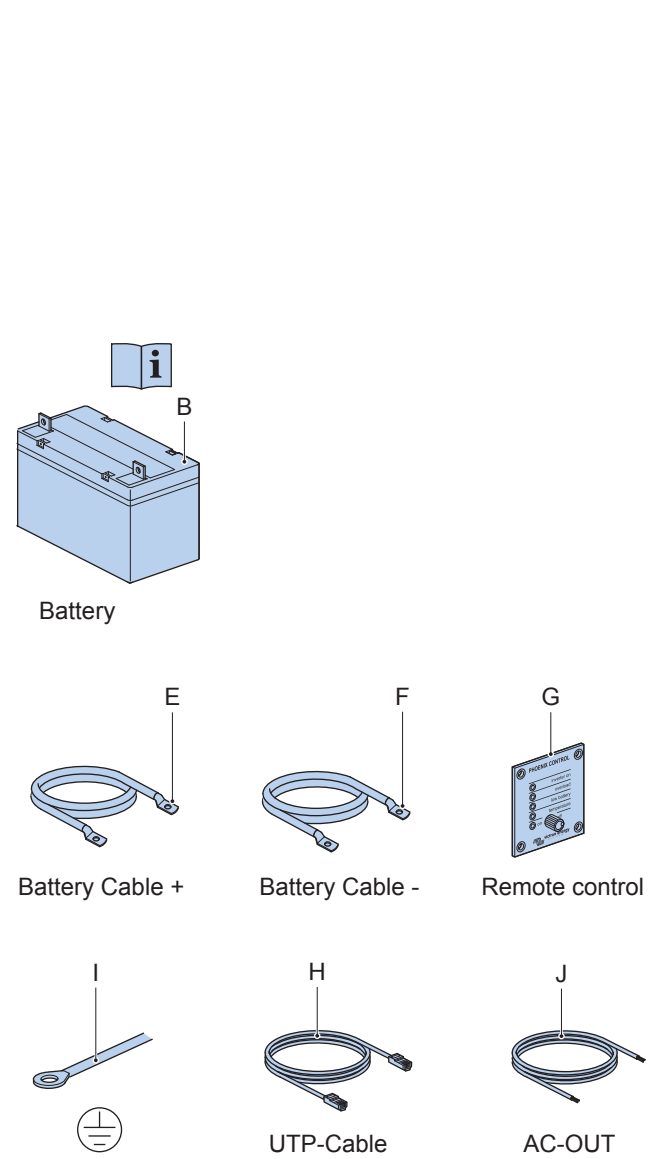

Quick Installation Guide

Phoenix Inverter 24V 48V 5000VA 230Vac

Included

Not included

For fuse values:
refer to the user manual