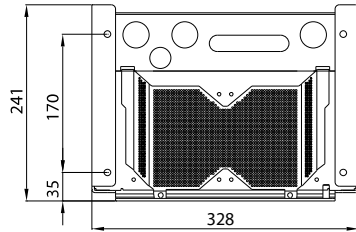

NEW

Dimensions in mm

MultiPlus 24V/48V 5kVA
Phoenix Inverter 24V/48V 5kVA
Quattro 24V/48V 5kVA

OLD

Dimensions in mm

MultiPlus 24V/48V 5kVA
Phoenix Inverter 24V/48V 5kVA
Quattro 24V/48V 5kVA

NEW

Dimensions in mm

Quattro 12V 5kVA
Quattro 24V 8kVA, 48V 8/10kVA

OLD

Dimensions in mm

Quattro 12V-5kVA
Quattro 24V-8kVA, 48V-8/10kVA

NEW

Dimensions in mm

Wall mounting plate

Quattro 12V-5kVA
Quattro 24V-8kVA, 48V-8/10kVA

OLD

Dimensions in mm

Wall mounting plate

Quattro 12V-5kVA
Quattro 24V-8kVA, 48V-8/10kVA

Inverter	Phoenix 12/5000	Quattro 12/5000
	Phoenix 24/5000	Quattro 24/5000
	Phoenix 48/5000	Quattro 48/5000

Looking for dependable batteries and chargers? Rely on Victron Energy for quality and long-lasting products.