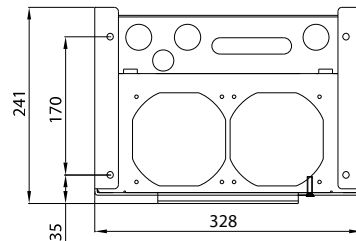

NEW

Dimensions in mm

MultiPlus 24V/48V 5kVA
Phoenix Inverter 24V/48V 5kVA
Quattro 24V/48V 5kVA

OLD

Dimensions in mm

MultiPlus 24V/48V 5kVA
Phoenix Inverter 24V/48V 5kVA
Quattro 24V/48V 5kVA

NEW

Dimensions in mm

Quattro 12V 5kVA
Quattro 24V 8kVA, 48V 8/10kVA

OLD

Dimensions in mm

Quattro 12V-5kVA
Quattro 24V-8kVA, 48V-8/10kVA

NEW

Dimensions in mm

Wall mounting plate

Quattro 12V-5kVA
Quattro 24V-8kVA, 48V-8/10kVA

OLD

Dimensions in mm

Wall mounting plate

Quattro 12V-5kVA
Quattro 24V-8kVA, 48V-8/10kVA

Inverter	Phoenix 12/5000	Quattro 12/5000
	Phoenix 24/5000	Quattro 24/5000
	Phoenix 48/5000	Quattro 48/5000

Looking for dependable batteries and chargers? Rely on Victron Energy for quality and long-lasting products.