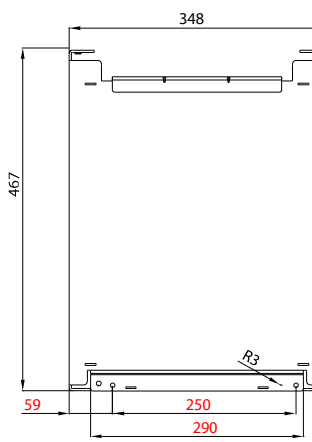

NEW

Dimensions in mm

MultiPlus 24V/48V 5kVA
Phoenix Inverter 24V/48V 5kVA
Quattro 24V/48V 5kVA

OLD

Dimensions in mm

MultiPlus 24V/48V 5kVA
Phoenix Inverter 24V/48V 5kVA
Quattro 24V/48V 5kVA

NEW

Dimensions in mm

Quattro 12V 5kVA
Quattro 24V 8kVA, 48V 8/10kVA

OLD

Dimensions in mm

Quattro 12V-5kVA
Quattro 24V-8kVA, 48V-8/10kVA

NEW

Dimensions in mm

Wall mounting plate

Quattro 12V-5kVA
Quattro 24V-8kVA, 48V-8/10kVA

OLD

Dimensions in mm

Wall mounting plate

Quattro 12V-5kVA
Quattro 24V-8kVA, 48V-8/10kVA

Inverter	Phoenix 12/5000	Quattro 12/5000
	Phoenix 24/5000	Quattro 24/5000
	Phoenix 48/5000	Quattro 48/5000

Looking for dependable batteries and chargers? Rely on Victron Energy for quality and long-lasting products.