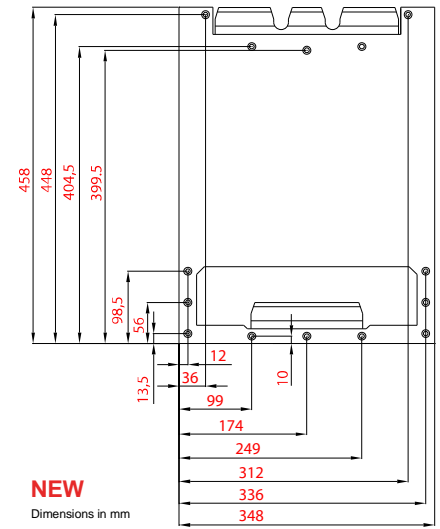

NEW

Dimensions in mm

MultiPlus 24V/48V 5kVA
Phoenix Inverter 24V/48V 5kVA
Quattro 24V/48V 5kVA

OLD

Dimensions in mm

MultiPlus 24V/48V 5kVA
Phoenix Inverter 24V/48V 5kVA
Quattro 24V/48V 5kVA

NEW

Dimensions in mm

Quattro 12V 5kVA
Quattro 24V 8kVA, 48V 8/10kVA

OLD

Dimensions in mm

Quattro 12V-5kVA
Quattro 24V-8kVA, 48V-8/10kVA

NEW

Dimensions in mm

Wall mounting plate

Quattro 12V-5kVA
Quattro 24V-8kVA, 48V-8/10kVA

OLD

Dimensions in mm

Wall mounting plate

Quattro 12V-5kVA
Quattro 24V-8kVA, 48V-8/10kVA

Inverter	Phoenix 12/5000	Quattro 12/5000
	Phoenix 24/5000	Quattro 24/5000
	Phoenix 48/5000	Quattro 48/5000

Looking for dependable batteries and chargers? Rely on Victron Energy for quality and long-lasting products.