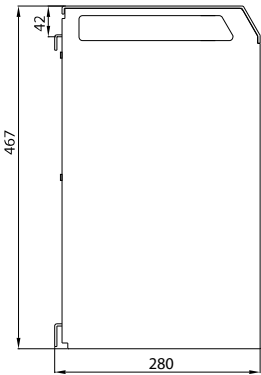

NEW

Dimensions in mm

MultiPlus 24V/48V 5kVA
Phoenix Inverter 24V/48V 5kVA
Quattro 24V/48V 5kVA

OLD

Dimensions in mm

MultiPlus 24V/48V 5kVA
Phoenix Inverter 24V/48V 5kVA
Quattro 24V/48V 5kVA

NEW

Dimensions in mm

Quattro 12V 5kVA
Quattro 24V 8kVA, 48V 8/10kVA

OLD

Dimensions in mm

Quattro 12V-5kVA
Quattro 24V-8kVA, 48V-8/10kVA

NEW

Dimensions in mm

Wall mounting plate

Quattro 12V-5kVA
Quattro 24V-8kVA, 48V-8/10kVA

OLD

Dimensions in mm

Wall mounting plate

Quattro 12V-5kVA
Quattro 24V-8kVA, 48V-8/10kVA

Inverter	Phoenix 12/5000	Quattro 12/5000
	Phoenix 24/5000	Quattro 24/5000
	Phoenix 48/5000	Quattro 48/5000

Looking for dependable batteries and chargers? Rely on Victron Energy for quality and long-lasting products.