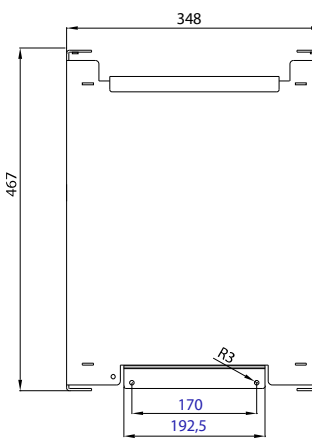

NEW

Dimensions in mm

MultiPlus 24V/48V 5kVA
Phoenix Inverter 24V/48V 5kVA
Quattro 24V/48V 5kVA

OLD

Dimensions in mm

MultiPlus 24V/48V 5kVA
Phoenix Inverter 24V/48V 5kVA
Quattro 24V/48V 5kVA

NEW

Dimensions in mm

Quattro 12V 5kVA
Quattro 24V 8kVA, 48V 8/10kVA

OLD

Dimensions in mm

Quattro 12V-5kVA
Quattro 24V-8kVA, 48V-8/10kVA

NEW

Dimensions in mm

Wall mounting plate

Quattro 12V-5kVA
Quattro 24V-8kVA, 48V-8/10kVA

OLD

Dimensions in mm

Wall mounting plate

Quattro 12V-5kVA
Quattro 24V-8kVA, 48V-8/10kVA

Inverter	Phoenix 12/5000	Quattro 12/5000
	Phoenix 24/5000	Quattro 24/5000
	Phoenix 48/5000	Quattro 48/5000

Looking for dependable batteries and chargers? Rely on Victron Energy for quality and long-lasting products.