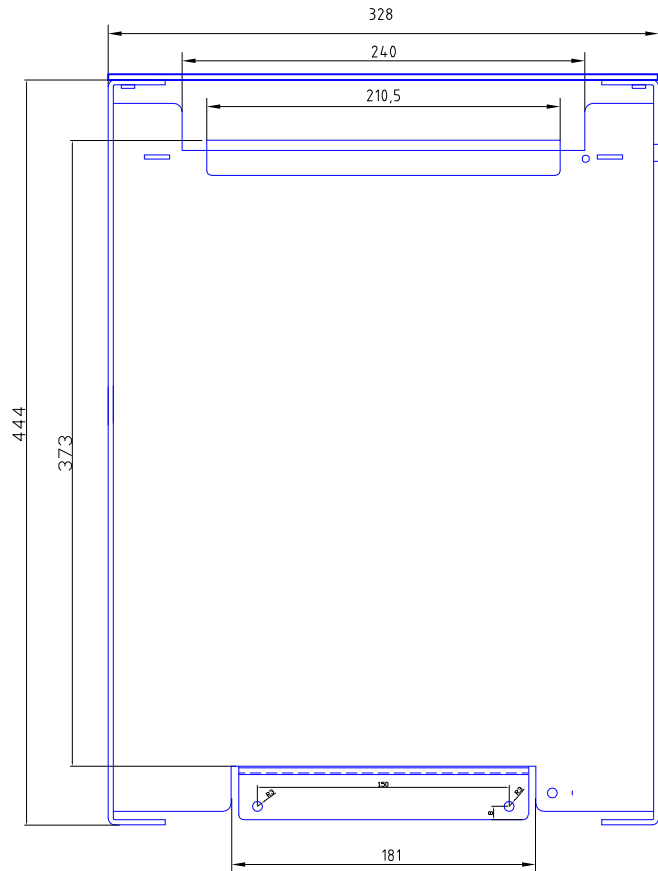

NEW

Dimensions in mm

MultiPlus 24V/48V 5kVA
Phoenix Inverter 24V/48V 5kVA
Quattro 24V/48V 5kVA

OLD

Dimensions in mm

MultiPlus 24V/48V 5kVA
Phoenix Inverter 24V/48V 5kVA
Quattro 24V/48V 5kVA

NEW

Dimensions in mm

Quattro 12V 5kVA
Quattro 24V 8kVA, 48V 8/10kVA

OLD

Dimensions in mm

Quattro 12V-5kVA
Quattro 24V-8kVA, 48V-8/10kVA

NEW

Dimensions in mm

Wall mounting plate

Quattro 12V-5kVA
Quattro 24V-8kVA, 48V-8/10kVA

OLD

Dimensions in mm

Wall mounting plate

Quattro 12V-5kVA
Quattro 24V-8kVA, 48V-8/10kVA

Inverter	Phoenix 12/5000	Quattro 12/5000
	Phoenix 24/5000	Quattro 24/5000
	Phoenix 48/5000	Quattro 48/5000

Looking for dependable batteries and chargers? Rely on Victron Energy for quality and long-lasting products.