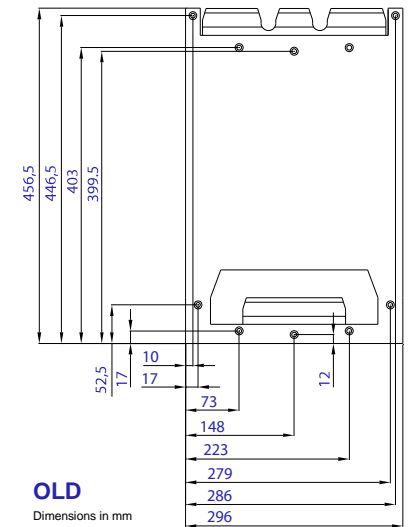

NEW

Dimensions in mm

MultiPlus 24V/48V 5kVA
Phoenix Inverter 24V/48V 5kVA
Quattro 24V/48V 5kVA

OLD

Dimensions in mm

MultiPlus 24V/48V 5kVA
Phoenix Inverter 24V/48V 5kVA
Quattro 24V/48V 5kVA

NEW

Dimensions in mm

Quattro 12V 5kVA
Quattro 24V 8kVA, 48V 8/10kVA

OLD

Dimensions in mm

Quattro 12V-5kVA
Quattro 24V-8kVA, 48V-8/10kVA

NEW

Dimensions in mm

Wall mounting plate

Quattro 12V-5kVA
Quattro 24V-8kVA, 48V-8/10kVA

OLD

Dimensions in mm

Wall mounting plate

Quattro 12V-5kVA
Quattro 24V-8kVA, 48V-8/10kVA

Inverter	Phoenix 12/5000	Quattro 12/5000
	Phoenix 24/5000	Quattro 24/5000
	Phoenix 48/5000	Quattro 48/5000

Looking for dependable batteries and chargers? Rely on Victron Energy for quality and long-lasting products.