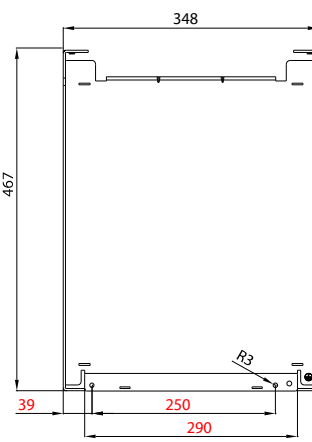

NEW

Dimensions in mm

MultiPlus 24V/48V 5kVA
Phoenix Inverter 24V/48V 5kVA
Quattro 24V/48V 5kVA

OLD

Dimensions in mm

MultiPlus 24V/48V 5kVA
Phoenix Inverter 24V/48V 5kVA
Quattro 24V/48V 5kVA

NEW

Dimensions in mm

Quattro 12V 5kVA
Quattro 24V 8kVA, 48V 8/10kVA

OLD

Dimensions in mm

Quattro 12V-5kVA
Quattro 24V-8kVA, 48V-8/10kVA

NEW

Dimensions in mm

Wall mounting plate

Quattro 12V-5kVA
Quattro 24V-8kVA, 48V-8/10kVA

OLD

Dimensions in mm

Wall mounting plate

Quattro 12V-5kVA
Quattro 24V-8kVA, 48V-8/10kVA

Inverter	Phoenix 12/5000	Quattro 12/5000
	Phoenix 24/5000	Quattro 24/5000
	Phoenix 48/5000	Quattro 48/5000

Looking for dependable batteries and chargers? Rely on Victron Energy for quality and long-lasting products.