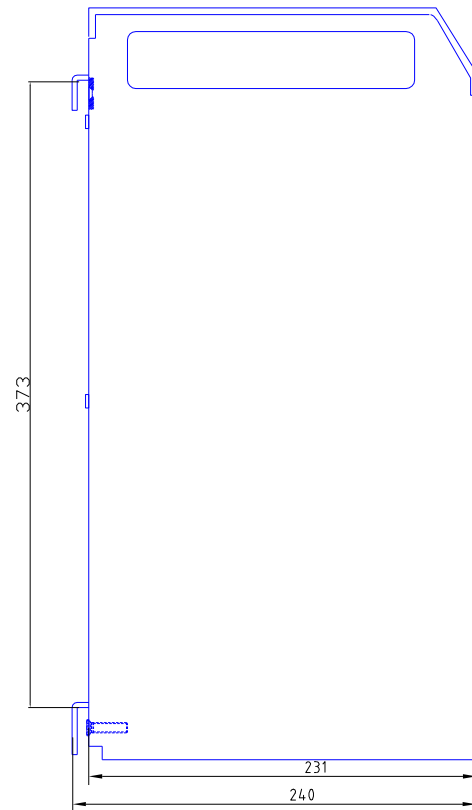

NEW

Dimensions in mm

MultiPlus 24V/48V 5kVA
Phoenix Inverter 24V/48V 5kVA
Quattro 24V/48V 5kVA

OLD

Dimensions in mm

MultiPlus 24V/48V 5kVA
Phoenix Inverter 24V/48V 5kVA
Quattro 24V/48V 5kVA

NEW

Dimensions in mm

Quattro 12V 5kVA
Quattro 24V 8kVA, 48V 8/10kVA

OLD

Dimensions in mm

Quattro 12V-5kVA
Quattro 24V-8kVA, 48V-8/10kVA

NEW

Dimensions in mm

Wall mounting plate

Quattro 12V-5kVA
Quattro 24V-8kVA, 48V-8/10kVA

OLD

Dimensions in mm

Wall mounting plate

Quattro 12V-5kVA
Quattro 24V-8kVA, 48V-8/10kVA

Inverter	Phoenix 12/5000	Quattro 12/5000
	Phoenix 24/5000	Quattro 24/5000
	Phoenix 48/5000	Quattro 48/5000

Looking for dependable batteries and chargers? Rely on Victron Energy for quality and long-lasting products.