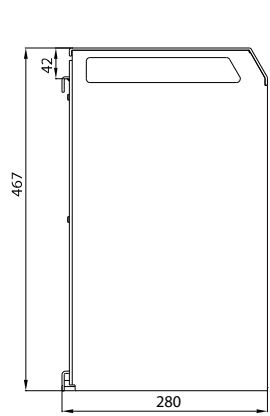

NEW

Dimensions in mm

MultiPlus 24V/48V 5kVA
Phoenix Inverter 24V/48V 5kVA
Quattro 24V/48V 5kVA

OLD

Dimensions in mm

MultiPlus 24V/48V 5kVA
Phoenix Inverter 24V/48V 5kVA
Quattro 24V/48V 5kVA

NEW

Dimensions in mm

Quattro 12V 5kVA
Quattro 24V 8kVA, 48V 8/10kVA

OLD

Dimensions in mm

Quattro 12V-5kVA
Quattro 24V-8kVA, 48V-8/10kVA

NEW

Dimensions in mm

Wall mounting plate

Quattro 12V-5kVA
Quattro 24V-8kVA, 48V-8/10kVA

OLD

Dimensions in mm

Wall mounting plate

Quattro 12V-5kVA
Quattro 24V-8kVA, 48V-8/10kVA

Inverter	Phoenix 12/5000	Quattro 12/5000
	Phoenix 24/5000	Quattro 24/5000
	Phoenix 48/5000	Quattro 48/5000

Looking for dependable batteries and chargers? Rely on Victron Energy for quality and long-lasting products.