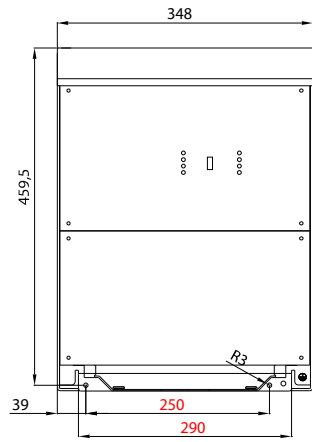

NEW

Dimensions in mm

MultiPlus 24V/48V 5kVA
Phoenix Inverter 24V/48V 5kVA
Quattro 24V/48V 5kVA

OLD

Dimensions in mm

MultiPlus 24V/48V 5kVA
Phoenix Inverter 24V/48V 5kVA
Quattro 24V/48V 5kVA

NEW

Dimensions in mm

Quattro 12V 5kVA
Quattro 24V 8kVA, 48V 8/10kVA

OLD

Dimensions in mm

Quattro 12V-5kVA
Quattro 24V-8kVA, 48V-8/10kVA

NEW

Dimensions in mm

Wall mounting plate

Quattro 12V-5kVA
Quattro 24V-8kVA, 48V-8/10kVA

OLD

Dimensions in mm

Wall mounting plate

Quattro 12V-5kVA
Quattro 24V-8kVA, 48V-8/10kVA

Inverter	Phoenix 12/5000	Quattro 12/5000
	Phoenix 24/5000	Quattro 24/5000
	Phoenix 48/5000	Quattro 48/5000

Looking for dependable batteries and chargers? Rely on Victron Energy for quality and long-lasting products.