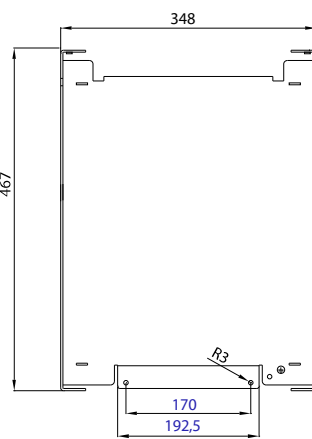

NEW

Dimensions in mm

MultiPlus 24V/48V 5kVA
Phoenix Inverter 24V/48V 5kVA
Quattro 24V/48V 5kVA

OLD

Dimensions in mm

MultiPlus 24V/48V 5kVA
Phoenix Inverter 24V/48V 5kVA
Quattro 24V/48V 5kVA

NEW

Dimensions in mm

Quattro 12V 5kVA
Quattro 24V 8kVA, 48V 8/10kVA

OLD

Dimensions in mm

Quattro 12V-5kVA
Quattro 24V-8kVA, 48V-8/10kVA

NEW

Dimensions in mm

Wall mounting plate

Quattro 12V-5kVA
Quattro 24V-8kVA, 48V-8/10kVA

OLD

Dimensions in mm

Wall mounting plate

Quattro 12V-5kVA
Quattro 24V-8kVA, 48V-8/10kVA

Inverter	Phoenix 12/5000	Quattro 12/5000
	Phoenix 24/5000	Quattro 24/5000
	Phoenix 48/5000	Quattro 48/5000

Looking for dependable batteries and chargers? Rely on Victron Energy for quality and long-lasting products.