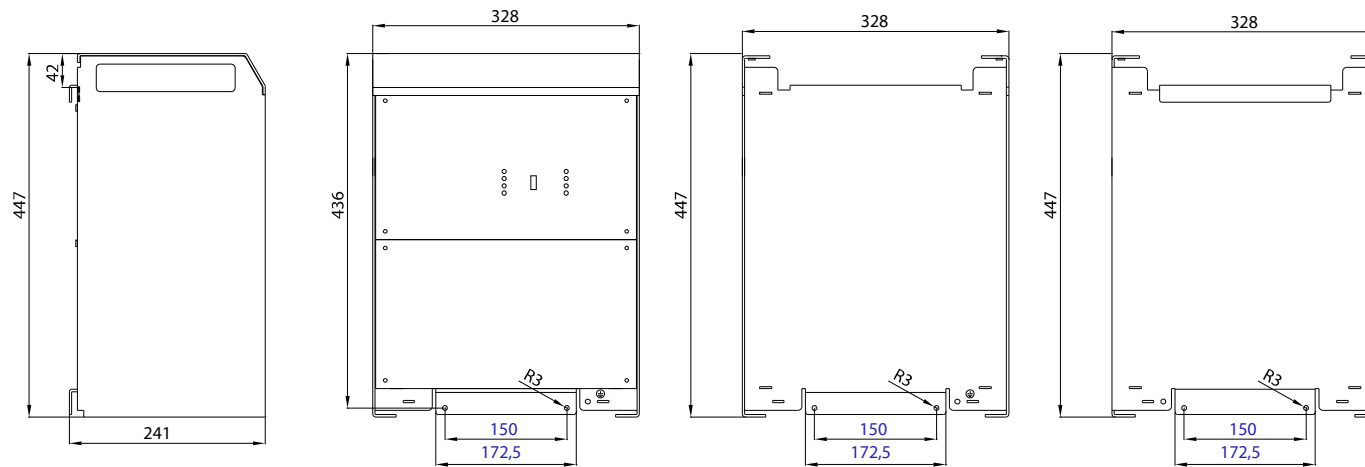

NEW

Dimensions in mm

MultiPlus 24V/48V 5kVA
Phoenix Inverter 24V/48V 5kVA
Quattro 24V/48V 5kVA

OLD

Dimensions in mm

MultiPlus 24V/48V 5kVA
Phoenix Inverter 24V/48V 5kVA
Quattro 24V/48V 5kVA

NEW

Dimensions in mm

Quattro 12V 5kVA
Quattro 24V 8kVA, 48V 8/10kVA

OLD

Dimensions in mm

Quattro 12V-5kVA
Quattro 24V-8kVA, 48V-8/10kVA

NEW

Dimensions in mm

Wall mounting plate

Quattro 12V-5kVA
Quattro 24V-8kVA, 48V-8/10kVA

OLD

Dimensions in mm

Wall mounting plate

Quattro 12V-5kVA
Quattro 24V-8kVA, 48V-8/10kVA

Inverter	Phoenix 12/5000	Quattro 12/5000
	Phoenix 24/5000	Quattro 24/5000
	Phoenix 48/5000	Quattro 48/5000

Looking for dependable batteries and chargers? Rely on Victron Energy for quality and long-lasting products.