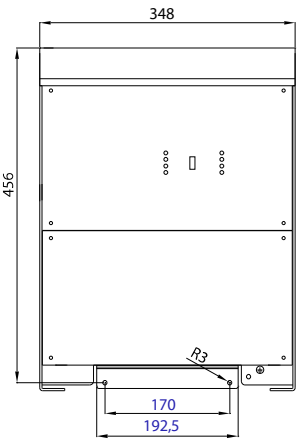

NEW

Dimensions in mm

MultiPlus 24V/48V 5kVA
Phoenix Inverter 24V/48V 5kVA
Quattro 24V/48V 5kVA

OLD

Dimensions in mm

MultiPlus 24V/48V 5kVA
Phoenix Inverter 24V/48V 5kVA
Quattro 24V/48V 5kVA

NEW

Dimensions in mm

Quattro 12V 5kVA
Quattro 24V 8kVA, 48V 8/10kVA

OLD

Dimensions in mm

Quattro 12V-5kVA
Quattro 24V-8kVA, 48V-8/10kVA

NEW

Dimensions in mm

Wall mounting plate

Quattro 12V-5kVA
Quattro 24V-8kVA, 48V-8/10kVA

OLD

Dimensions in mm

Wall mounting plate

Quattro 12V-5kVA
Quattro 24V-8kVA, 48V-8/10kVA

Inverter	Phoenix 12/5000	Quattro 12/5000
	Phoenix 24/5000	Quattro 24/5000
	Phoenix 48/5000	Quattro 48/5000

Looking for dependable batteries and chargers? Rely on Victron Energy for quality and long-lasting products.