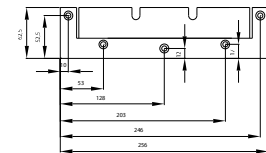

NEW

Dimensions in mm

MultiPlus 24V/48V 5kVA
Phoenix Inverter 24V/48V 5kVA
Quattro 24V/48V 5kVA

OLD

Dimensions in mm

MultiPlus 24V/48V 5kVA
Phoenix Inverter 24V/48V 5kVA
Quattro 24V/48V 5kVA

NEW

Dimensions in mm

Quattro 12V 5kVA
Quattro 24V 8kVA, 48V 8/10kVA

OLD

Dimensions in mm

Quattro 12V-5kVA
Quattro 24V-8kVA, 48V-8/10kVA

NEW

Dimensions in mm

Wall mounting plate

Quattro 12V-5kVA
Quattro 24V-8kVA, 48V-8/10kVA

OLD

Dimensions in mm

Wall mounting plate

Quattro 12V-5kVA
Quattro 24V-8kVA, 48V-8/10kVA

Inverter	Phoenix 12/5000	Quattro 12/5000
	Phoenix 24/5000	Quattro 24/5000
	Phoenix 48/5000	Quattro 48/5000

Looking for dependable batteries and chargers? Rely on Victron Energy for quality and long-lasting products.