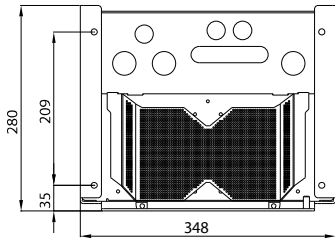

NEW

Dimensions in mm

MultiPlus 24V/48V 5kVA
Phoenix Inverter 24V/48V 5kVA
Quattro 24V/48V 5kVA

OLD

Dimensions in mm

MultiPlus 24V/48V 5kVA
Phoenix Inverter 24V/48V 5kVA
Quattro 24V/48V 5kVA

NEW

Dimensions in mm

Quattro 12V 5kVA
Quattro 24V 8kVA, 48V 8/10kVA

OLD

Dimensions in mm

Quattro 12V-5kVA
Quattro 24V-8kVA, 48V-8/10kVA

NEW

Dimensions in mm

Wall mounting plate

Quattro 12V-5kVA
Quattro 24V-8kVA, 48V-8/10kVA

OLD

Dimensions in mm

Wall mounting plate

Quattro 12V-5kVA
Quattro 24V-8kVA, 48V-8/10kVA

Inverter	Phoenix 12/5000	Quattro 12/5000
	Phoenix 24/5000	Quattro 24/5000
	Phoenix 48/5000	Quattro 48/5000

Looking for dependable batteries and chargers? Rely on Victron Energy for quality and long-lasting products.