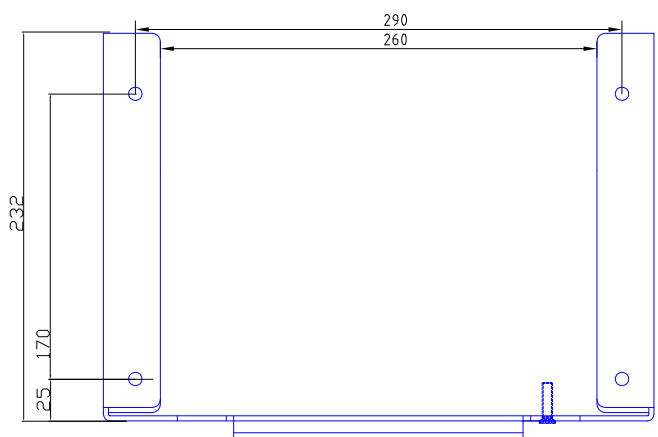

NEW

Dimensions in mm

MultiPlus 24V/48V 5kVA
Phoenix Inverter 24V/48V 5kVA
Quattro 24V/48V 5kVA

OLD

Dimensions in mm

MultiPlus 24V/48V 5kVA
Phoenix Inverter 24V/48V 5kVA
Quattro 24V/48V 5kVA

NEW

Dimensions in mm

Quattro 12V 5kVA
Quattro 24V 8kVA, 48V 8/10kVA

OLD

Dimensions in mm

Quattro 12V-5kVA
Quattro 24V-8kVA, 48V-8/10kVA

NEW

Dimensions in mm

Wall mounting plate

Quattro 12V-5kVA
Quattro 24V-8kVA, 48V-8/10kVA

OLD

Dimensions in mm

Wall mounting plate

Quattro 12V-5kVA
Quattro 24V-8kVA, 48V-8/10kVA

Inverter	Phoenix 12/5000	Quattro 12/5000
	Phoenix 24/5000	Quattro 24/5000
	Phoenix 48/5000	Quattro 48/5000

Looking for dependable batteries and chargers? Rely on Victron Energy for quality and long-lasting products.