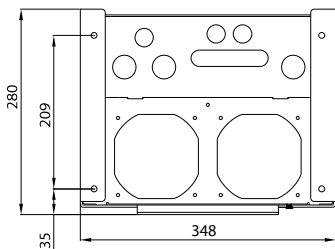

NEW

Dimensions in mm

MultiPlus 24V/48V 5kVA
Phoenix Inverter 24V/48V 5kVA
Quattro 24V/48V 5kVA

OLD

Dimensions in mm

MultiPlus 24V/48V 5kVA
Phoenix Inverter 24V/48V 5kVA
Quattro 24V/48V 5kVA

NEW

Dimensions in mm

Quattro 12V 5kVA
Quattro 24V 8kVA, 48V 8/10kVA

OLD

Dimensions in mm

Quattro 12V-5kVA
Quattro 24V-8kVA, 48V-8/10kVA

NEW

Dimensions in mm

Wall mounting plate

Quattro 12V-5kVA
Quattro 24V-8kVA, 48V-8/10kVA

OLD

Dimensions in mm

Wall mounting plate

Quattro 12V-5kVA
Quattro 24V-8kVA, 48V-8/10kVA

Inverter	Phoenix 12/5000	Quattro 12/5000
	Phoenix 24/5000	Quattro 24/5000
	Phoenix 48/5000	Quattro 48/5000

Looking for dependable batteries and chargers? Rely on Victron Energy for quality and long-lasting products.