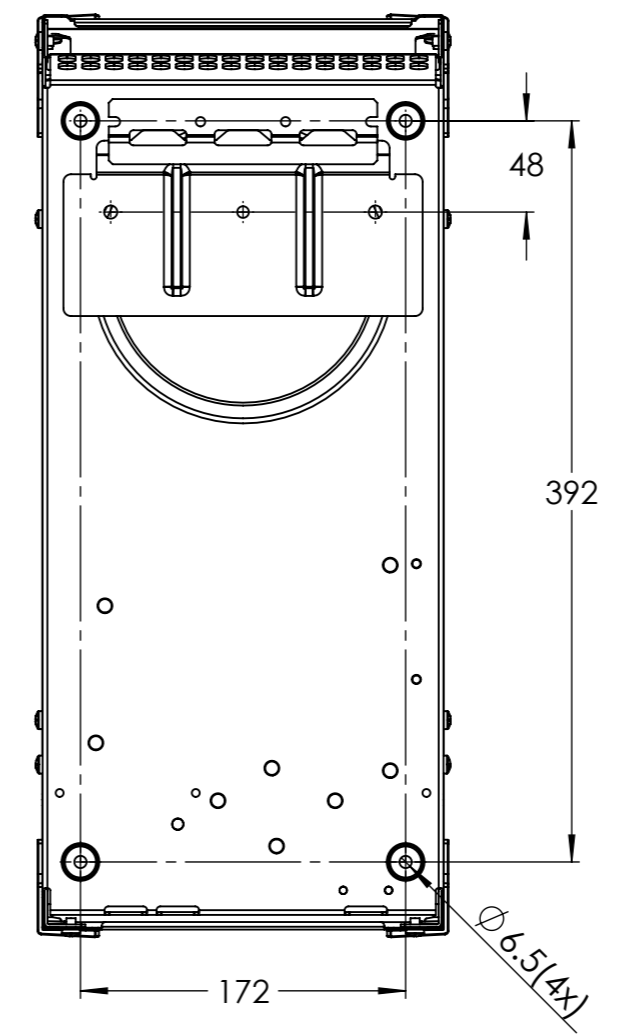

Dimension Drawing - Phoenix Inverter

PIN122160000	Phoenix Inverter 12/1600 230V Smart
PIN242160000	Phoenix Inverter 24/1600 230V Smart
PIN482160000	Phoenix Inverter 48/1600 230V Smart
PIN122200000	Phoenix Inverter 12/2000 230V Smart
PIN242200000	Phoenix Inverter 24/2000 230V Smart
PIN482200000	Phoenix Inverter 48/2000 230V Smart

Dimensions in mm