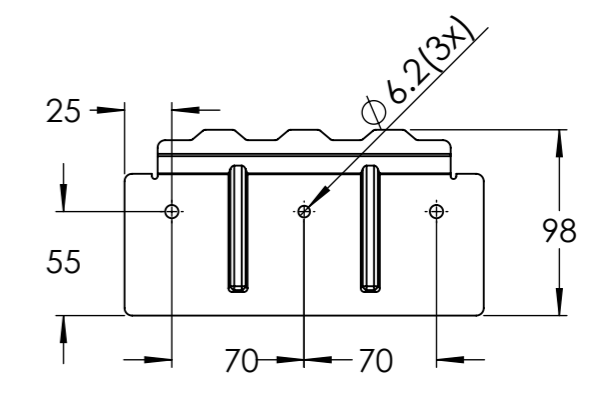

Dimension Drawing - Phoenix Inverter

PIN122160000	Phoenix Inverter 12/1600 230V Smart
PIN242160000	Phoenix Inverter 24/1600 230V Smart
PIN482160000	Phoenix Inverter 48/1600 230V Smart
PIN122200000	Phoenix Inverter 12/2000 230V Smart
PIN242200000	Phoenix Inverter 24/2000 230V Smart
PIN482200000	Phoenix Inverter 48/2000 230V Smart

Dimensions in mm