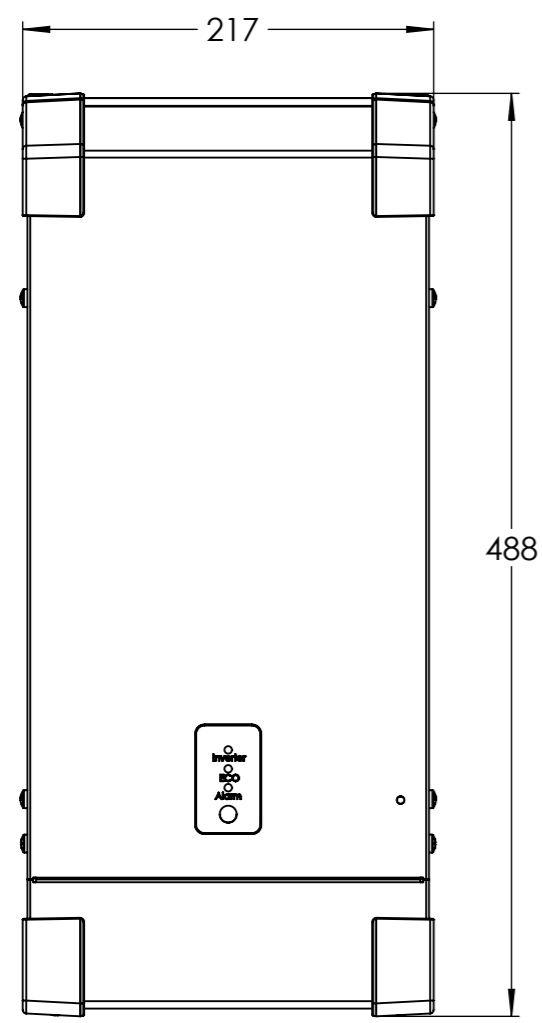

Dimension Drawing - Phoenix Inverter

PIN122160000	Phoenix Inverter 12/1600 230V Smart
PIN242160000	Phoenix Inverter 24/1600 230V Smart
PIN482160000	Phoenix Inverter 48/1600 230V Smart
PIN122200000	Phoenix Inverter 12/2000 230V Smart
PIN242200000	Phoenix Inverter 24/2000 230V Smart
PIN482200000	Phoenix Inverter 48/2000 230V Smart

Dimensions in mm