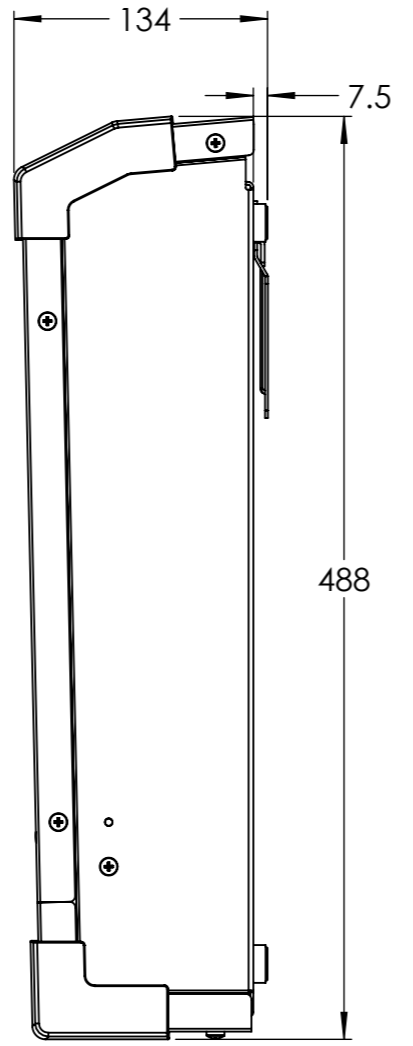

Dimension Drawing - Phoenix Inverter

PIN122160000	Phoenix Inverter 12/1600 230V Smart
PIN242160000	Phoenix Inverter 24/1600 230V Smart
PIN482160000	Phoenix Inverter 48/1600 230V Smart
PIN122200000	Phoenix Inverter 12/2000 230V Smart
PIN242200000	Phoenix Inverter 24/2000 230V Smart
PIN482200000	Phoenix Inverter 48/2000 230V Smart

Dimensions in mm