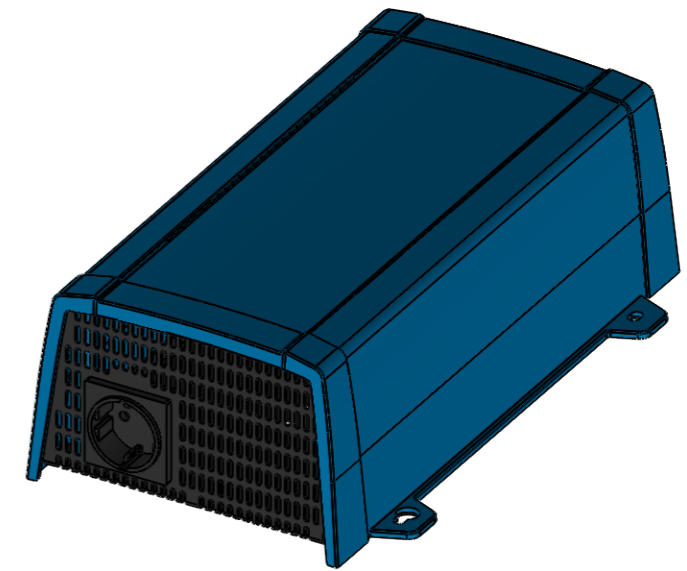

Dimension Drawing - Phoenix Inverter VE.Direct	
PIN122120100	Phoenix Inverter 12/1200 230V VE.Direct IEC
PIN122120200	Phoenix Inverter 12/1200 230V VE.Direct SCHUKO
PIN122120300	Phoenix Inverter 12/1200 230V VE.Direct AU/NZ
PIN122120400	Phoenix Inverter 12/1200 230V VE.Direct UK
PIN122120500	Phoenix Inverter 12/1200 120V VE.Direct NEMA 5-15R

DETAIL A
SCALE 2 : 3

DETAIL B
SCALE 2 : 3

Dimensions in mm

victron energy
BLUE POWER