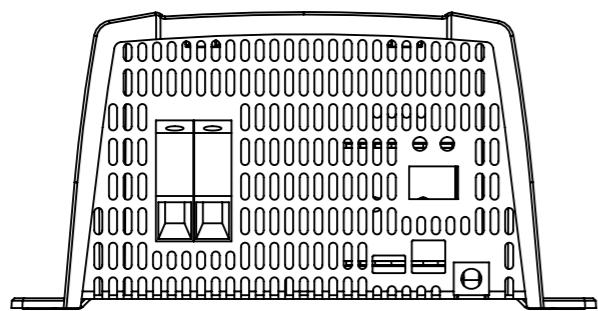

Dimension Drawing - Phoenix Inverter VE.Direct	
PIN122120100	Phoenix Inverter 12/1200 230V VE.Direct IEC
PIN122120200	Phoenix Inverter 12/1200 230V VE.Direct SCHUKO
PIN122120300	Phoenix Inverter 12/1200 230V VE.Direct AU/NZ
PIN122120400	Phoenix Inverter 12/1200 230V VE.Direct UK
PIN122120500	Phoenix Inverter 12/1200 120V VE.Direct NEMA 5-15R

DETAIL A
SCALE 2 : 3

DETAIL B
SCALE 2 : 3

Dimensions in mm

victron energy
BLUE POWER