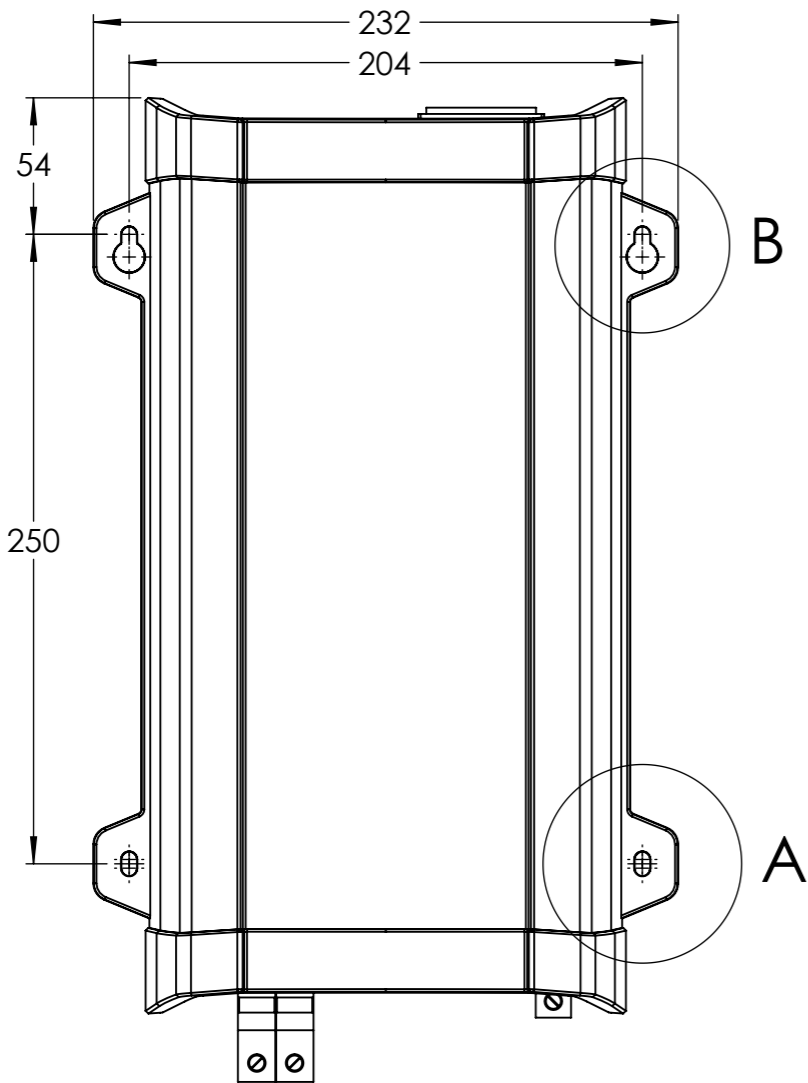

Dimension Drawing - Phoenix Inverter VE.Direct	
PIN122120100	Phoenix Inverter 12/1200 230V VE.Direct IEC
PIN122120200	Phoenix Inverter 12/1200 230V VE.Direct SCHUKO
PIN122120300	Phoenix Inverter 12/1200 230V VE.Direct AU/NZ
PIN122120400	Phoenix Inverter 12/1200 230V VE.Direct UK
PIN122120500	Phoenix Inverter 12/1200 120V VE.Direct NEMA 5-15R

DETAIL A
SCALE 2 : 3

DETAIL B
SCALE 2 : 3

Dimensions in mm

victron energy
BLUE POWER