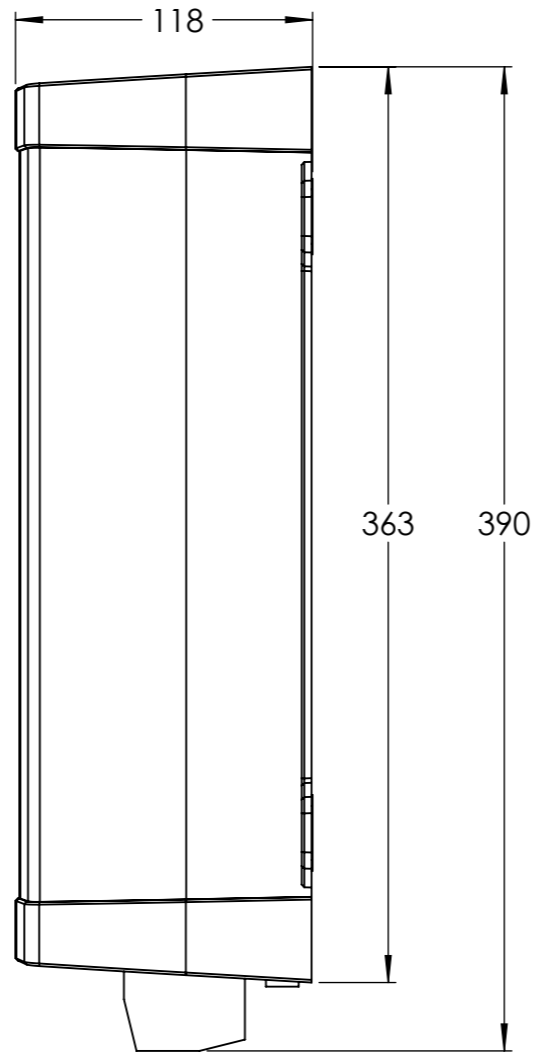

Dimension Drawing - Phoenix Inverter VE.Direct	
PIN122120100	Phoenix Inverter 12/1200 230V VE.Direct IEC
PIN122120200	Phoenix Inverter 12/1200 230V VE.Direct SCHUKO
PIN122120300	Phoenix Inverter 12/1200 230V VE.Direct AU/NZ
PIN122120400	Phoenix Inverter 12/1200 230V VE.Direct UK
PIN122120500	Phoenix Inverter 12/1200 120V VE.Direct NEMA 5-15R

DETAIL A
SCALE 2 : 3

DETAIL B
SCALE 2 : 3

Dimensions in mm

victron energy
BLUE POWER