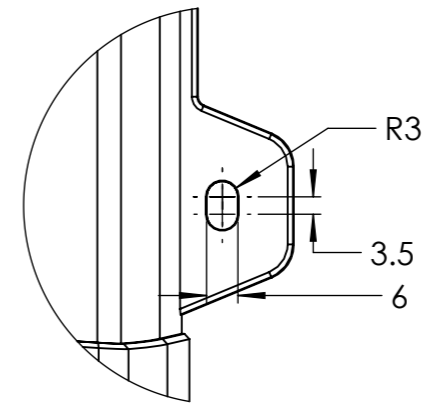

Dimension Drawing - Phoenix Inverter VE.Direct	
PIN122120100	Phoenix Inverter 12/1200 230V VE.Direct IEC
PIN122120200	Phoenix Inverter 12/1200 230V VE.Direct SCHUKO
PIN122120300	Phoenix Inverter 12/1200 230V VE.Direct AU/NZ
PIN122120400	Phoenix Inverter 12/1200 230V VE.Direct UK
PIN122120500	Phoenix Inverter 12/1200 120V VE.Direct NEMA 5-15R

DETAIL A
SCALE 2 : 3

DETAIL B
SCALE 2 : 3

Dimensions in mm

victron energy
BLUE POWER