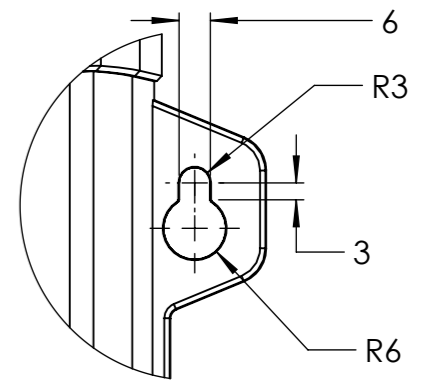

Dimension Drawing - Phoenix Inverter VE.Direct	
PIN122120100	Phoenix Inverter 12/1200 230V VE.Direct IEC
PIN122120200	Phoenix Inverter 12/1200 230V VE.Direct SCHUKO
PIN122120300	Phoenix Inverter 12/1200 230V VE.Direct AU/NZ
PIN122120400	Phoenix Inverter 12/1200 230V VE.Direct UK
PIN122120500	Phoenix Inverter 12/1200 120V VE.Direct NEMA 5-15R

DETAIL A
SCALE 2 : 3

DETAIL B
SCALE 2 : 3

Dimensions in mm

victron energy
BLUE POWER