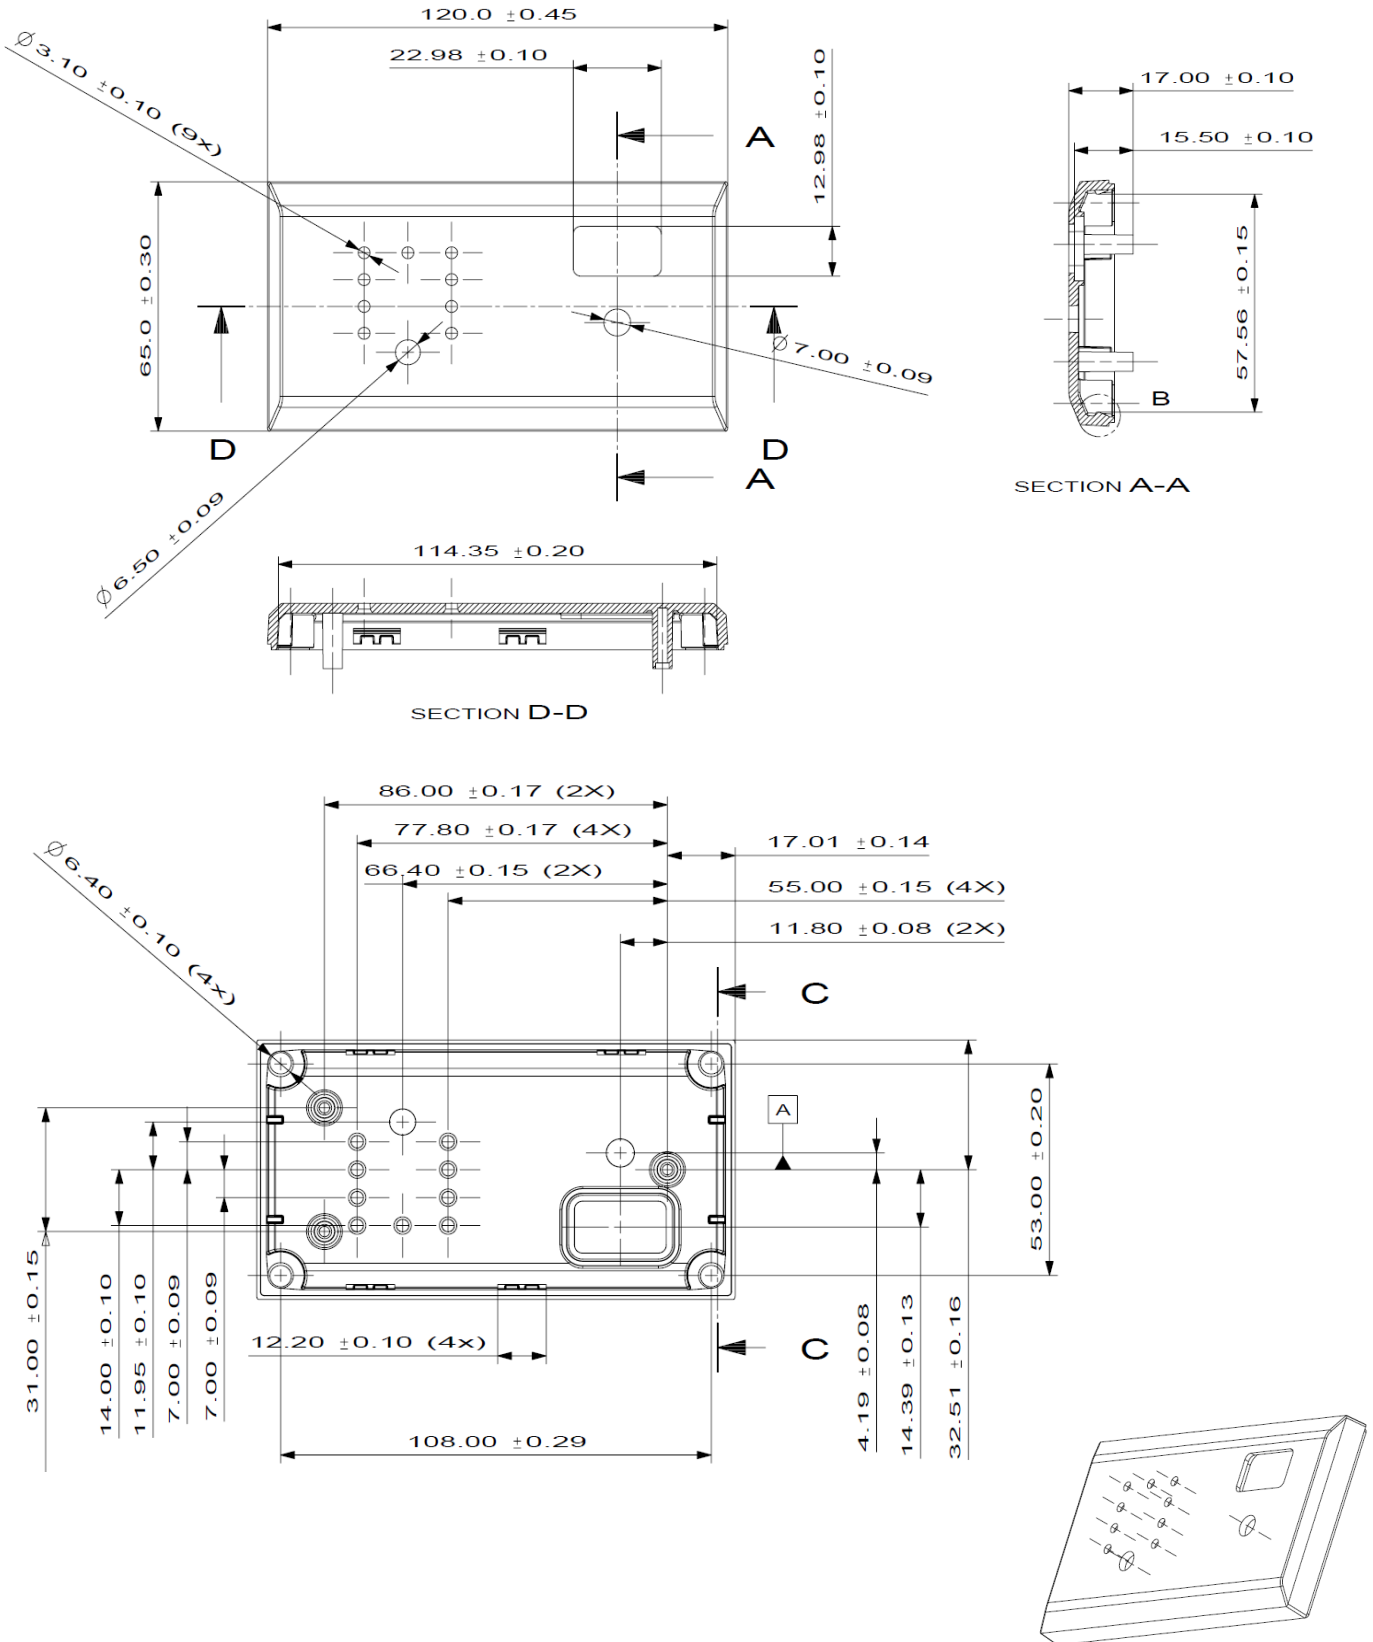

Dimensions in mm

Dimensions of plastic panel **DMC000200000R Digital Multi Control 200/200A GX**

Revision : v1.0