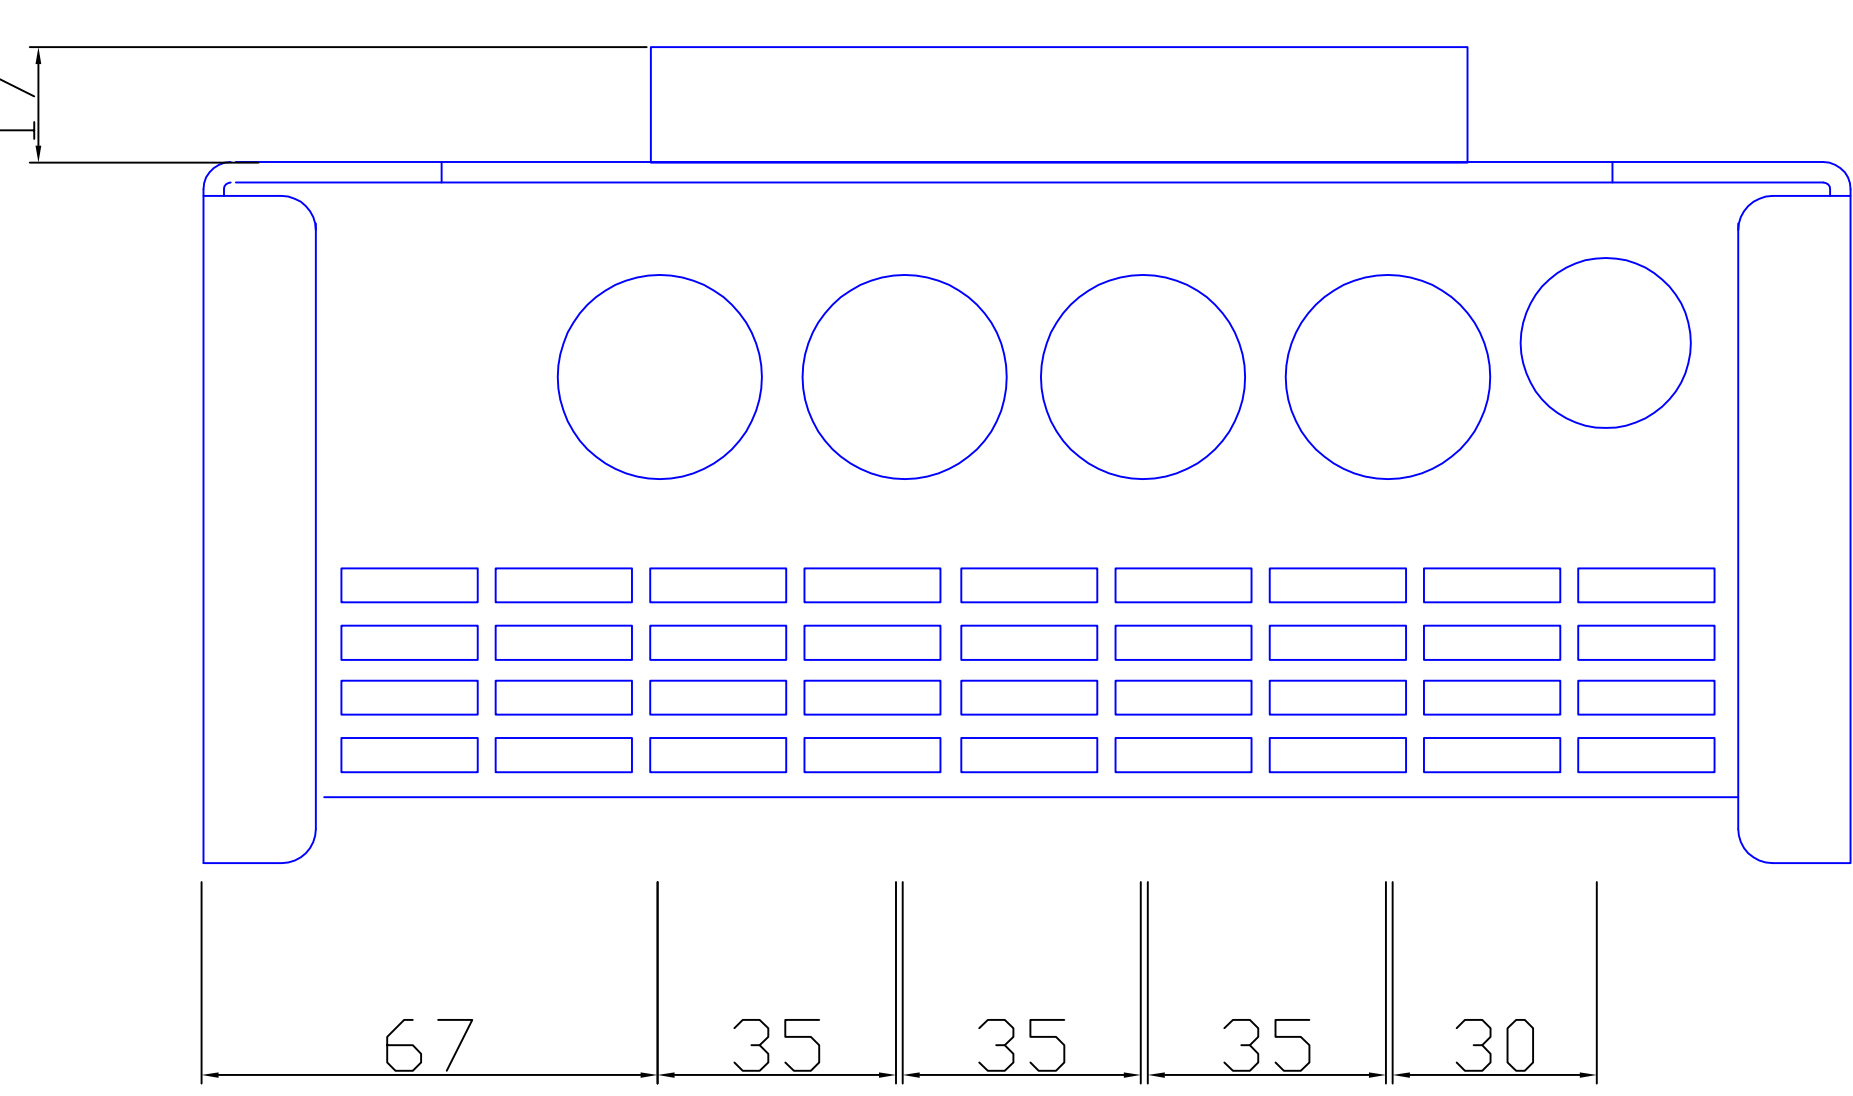

CENTAUR 24/16
 CENTAUR 12/30

victron energy
 BLUE POWER

CENTAUR 24/30
 CENTAUR 12/60

victron energy
 BLUE POWER

CENTAUR 24/100

victron energy

BLUE POWER

Looking for dependable batteries and chargers? Rely on Victron Energy for quality and long-lasting products.