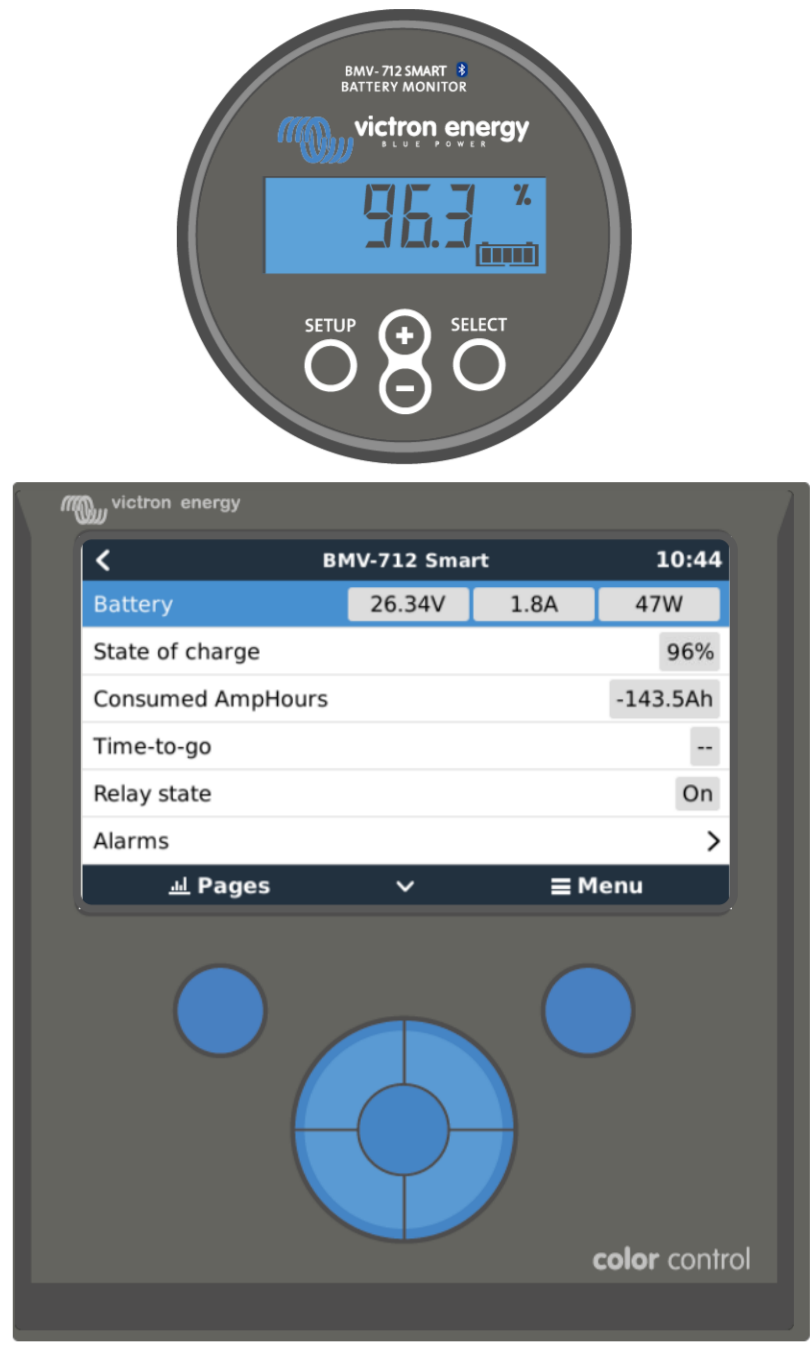

Engine Alternator Starter Battery

Grid

115V AC Loads

230V AC Loads

12V DC Loads

lynx distributor 1000 DC

Automatic Input Switch Isolation Transformer

MultiPlus Compact 2000V