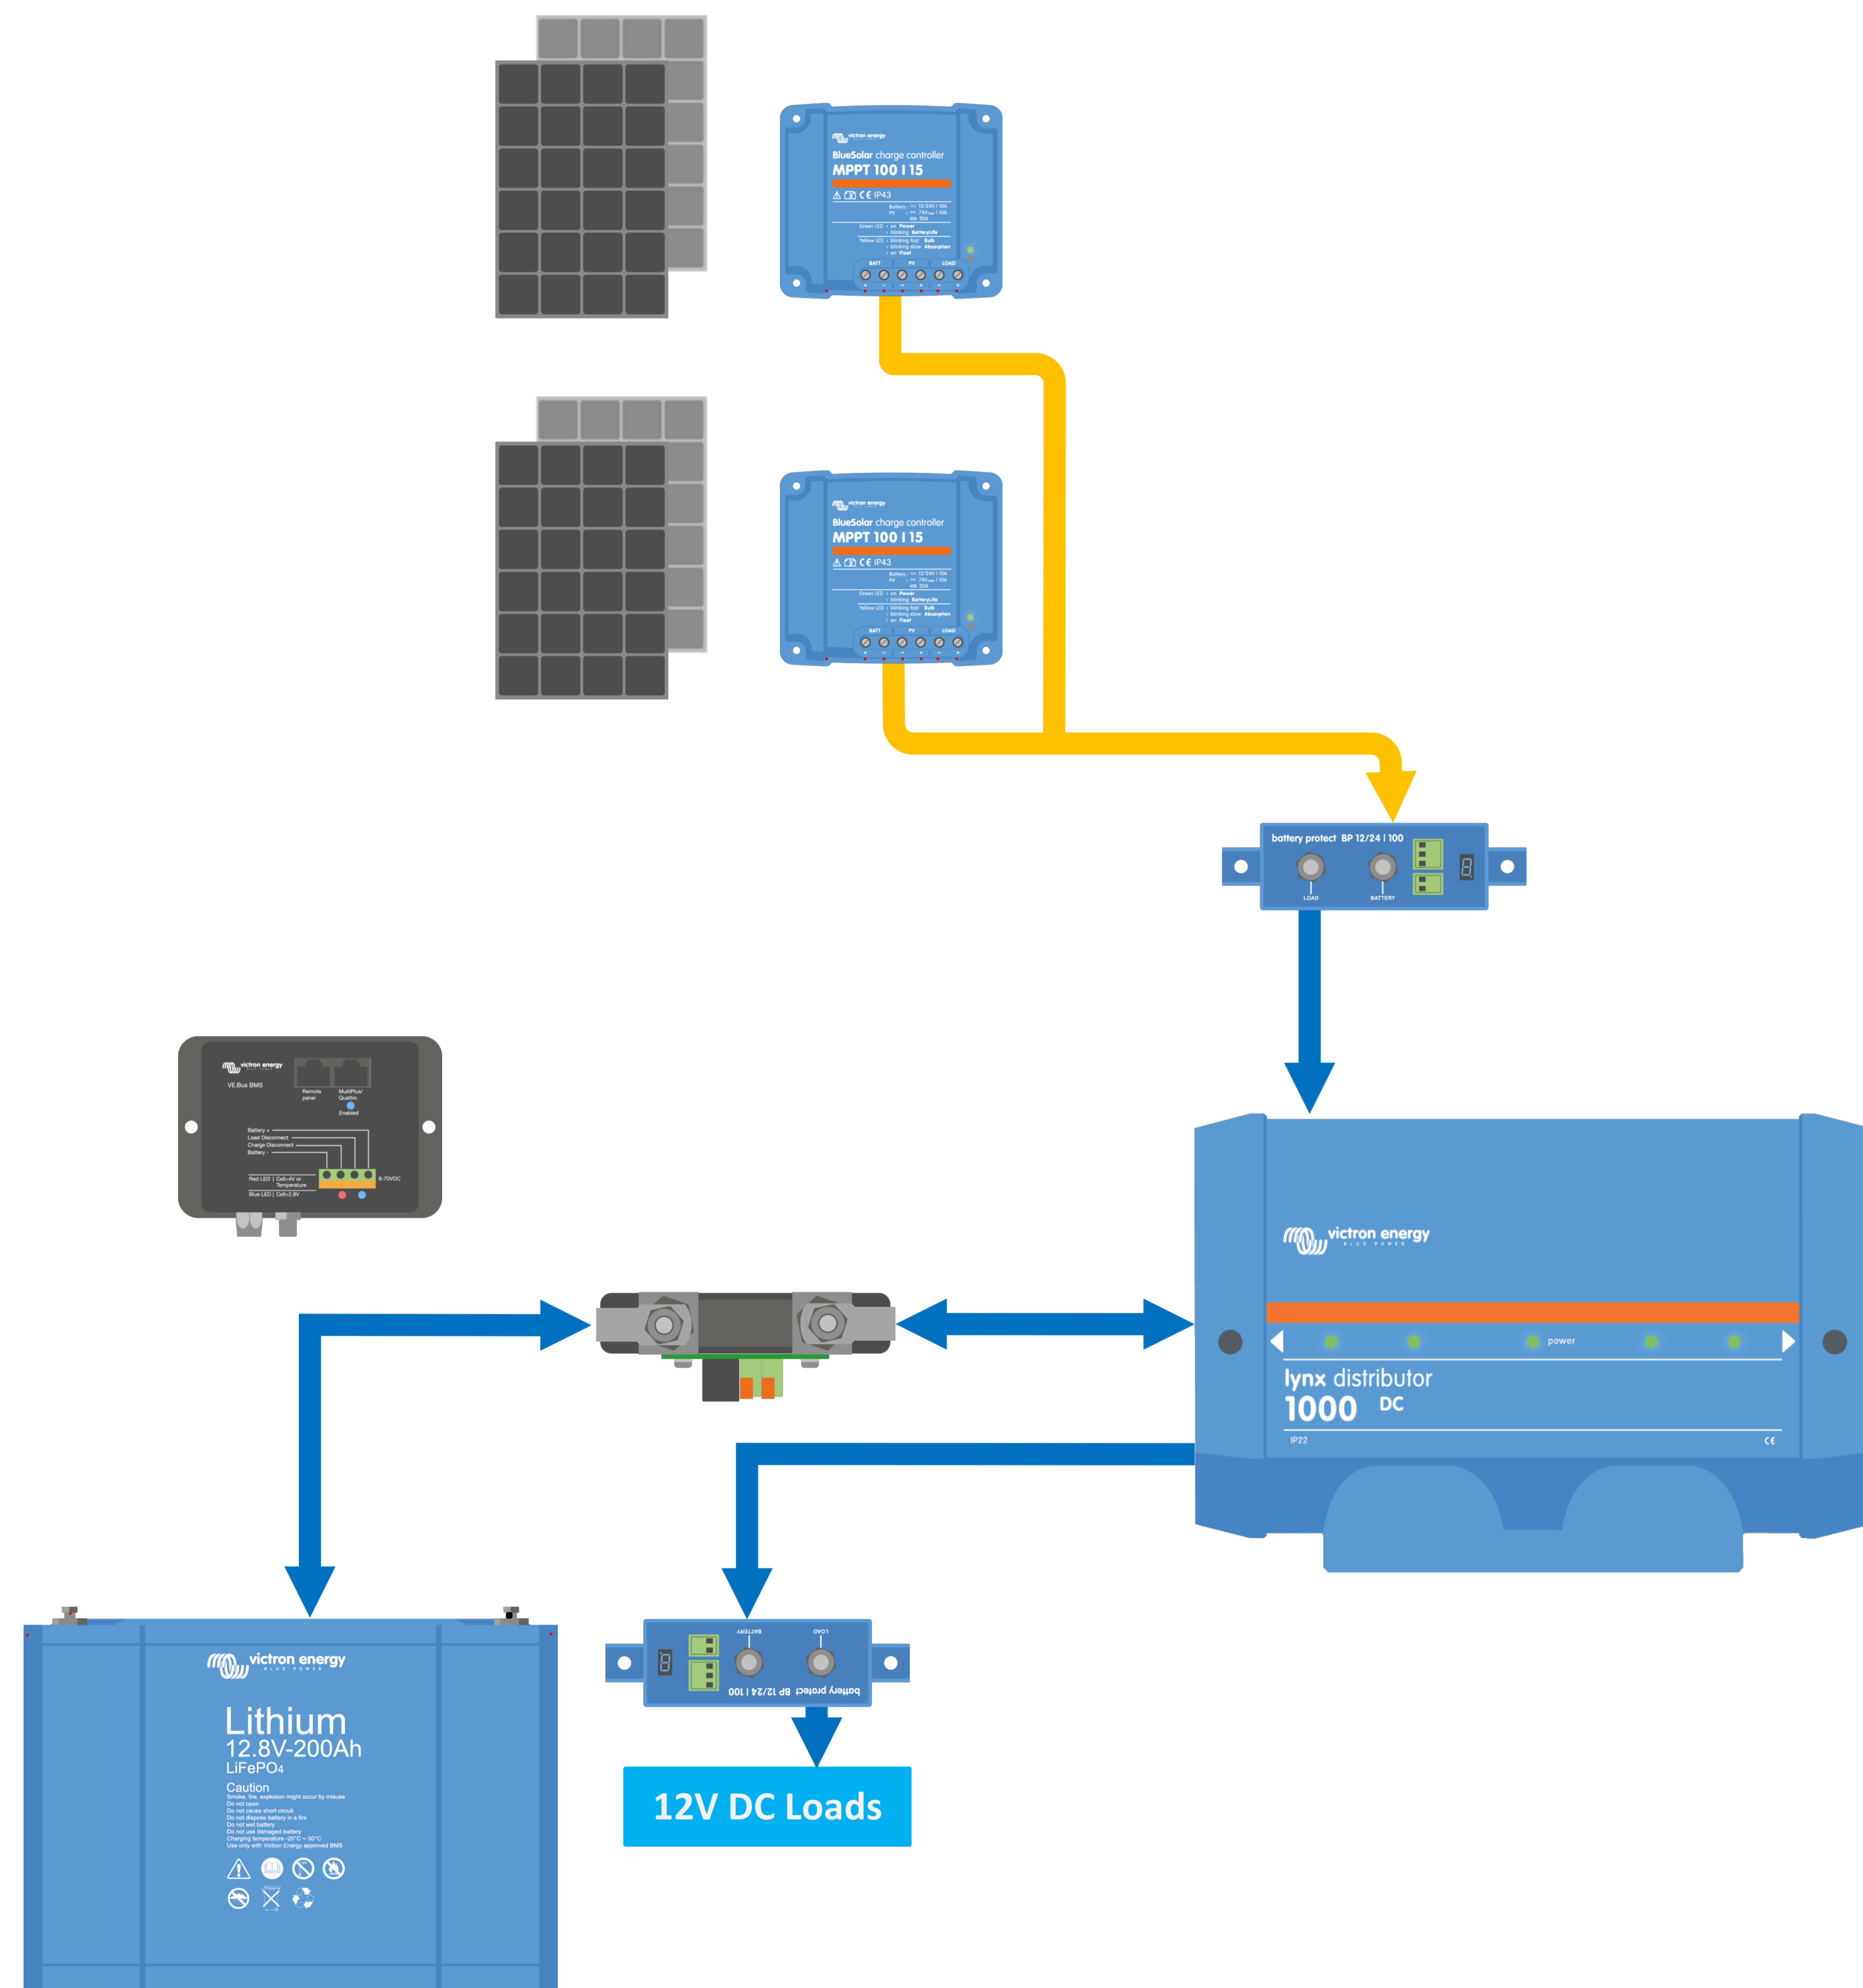

Engine Alternator Starter Battery

Grid

115V AC Loads

230V AC Loads

12V DC Loads

lynx distributor 1000 DC

Automatic Input Switch Isolation Transformer

MultiPlus Compact 2000V

MPPT 100/115

Lithium 12.8V-200Ah LiFePO₄

Looking for dependable RV batteries? Rely on Victron Energy for quality and long-lasting products.