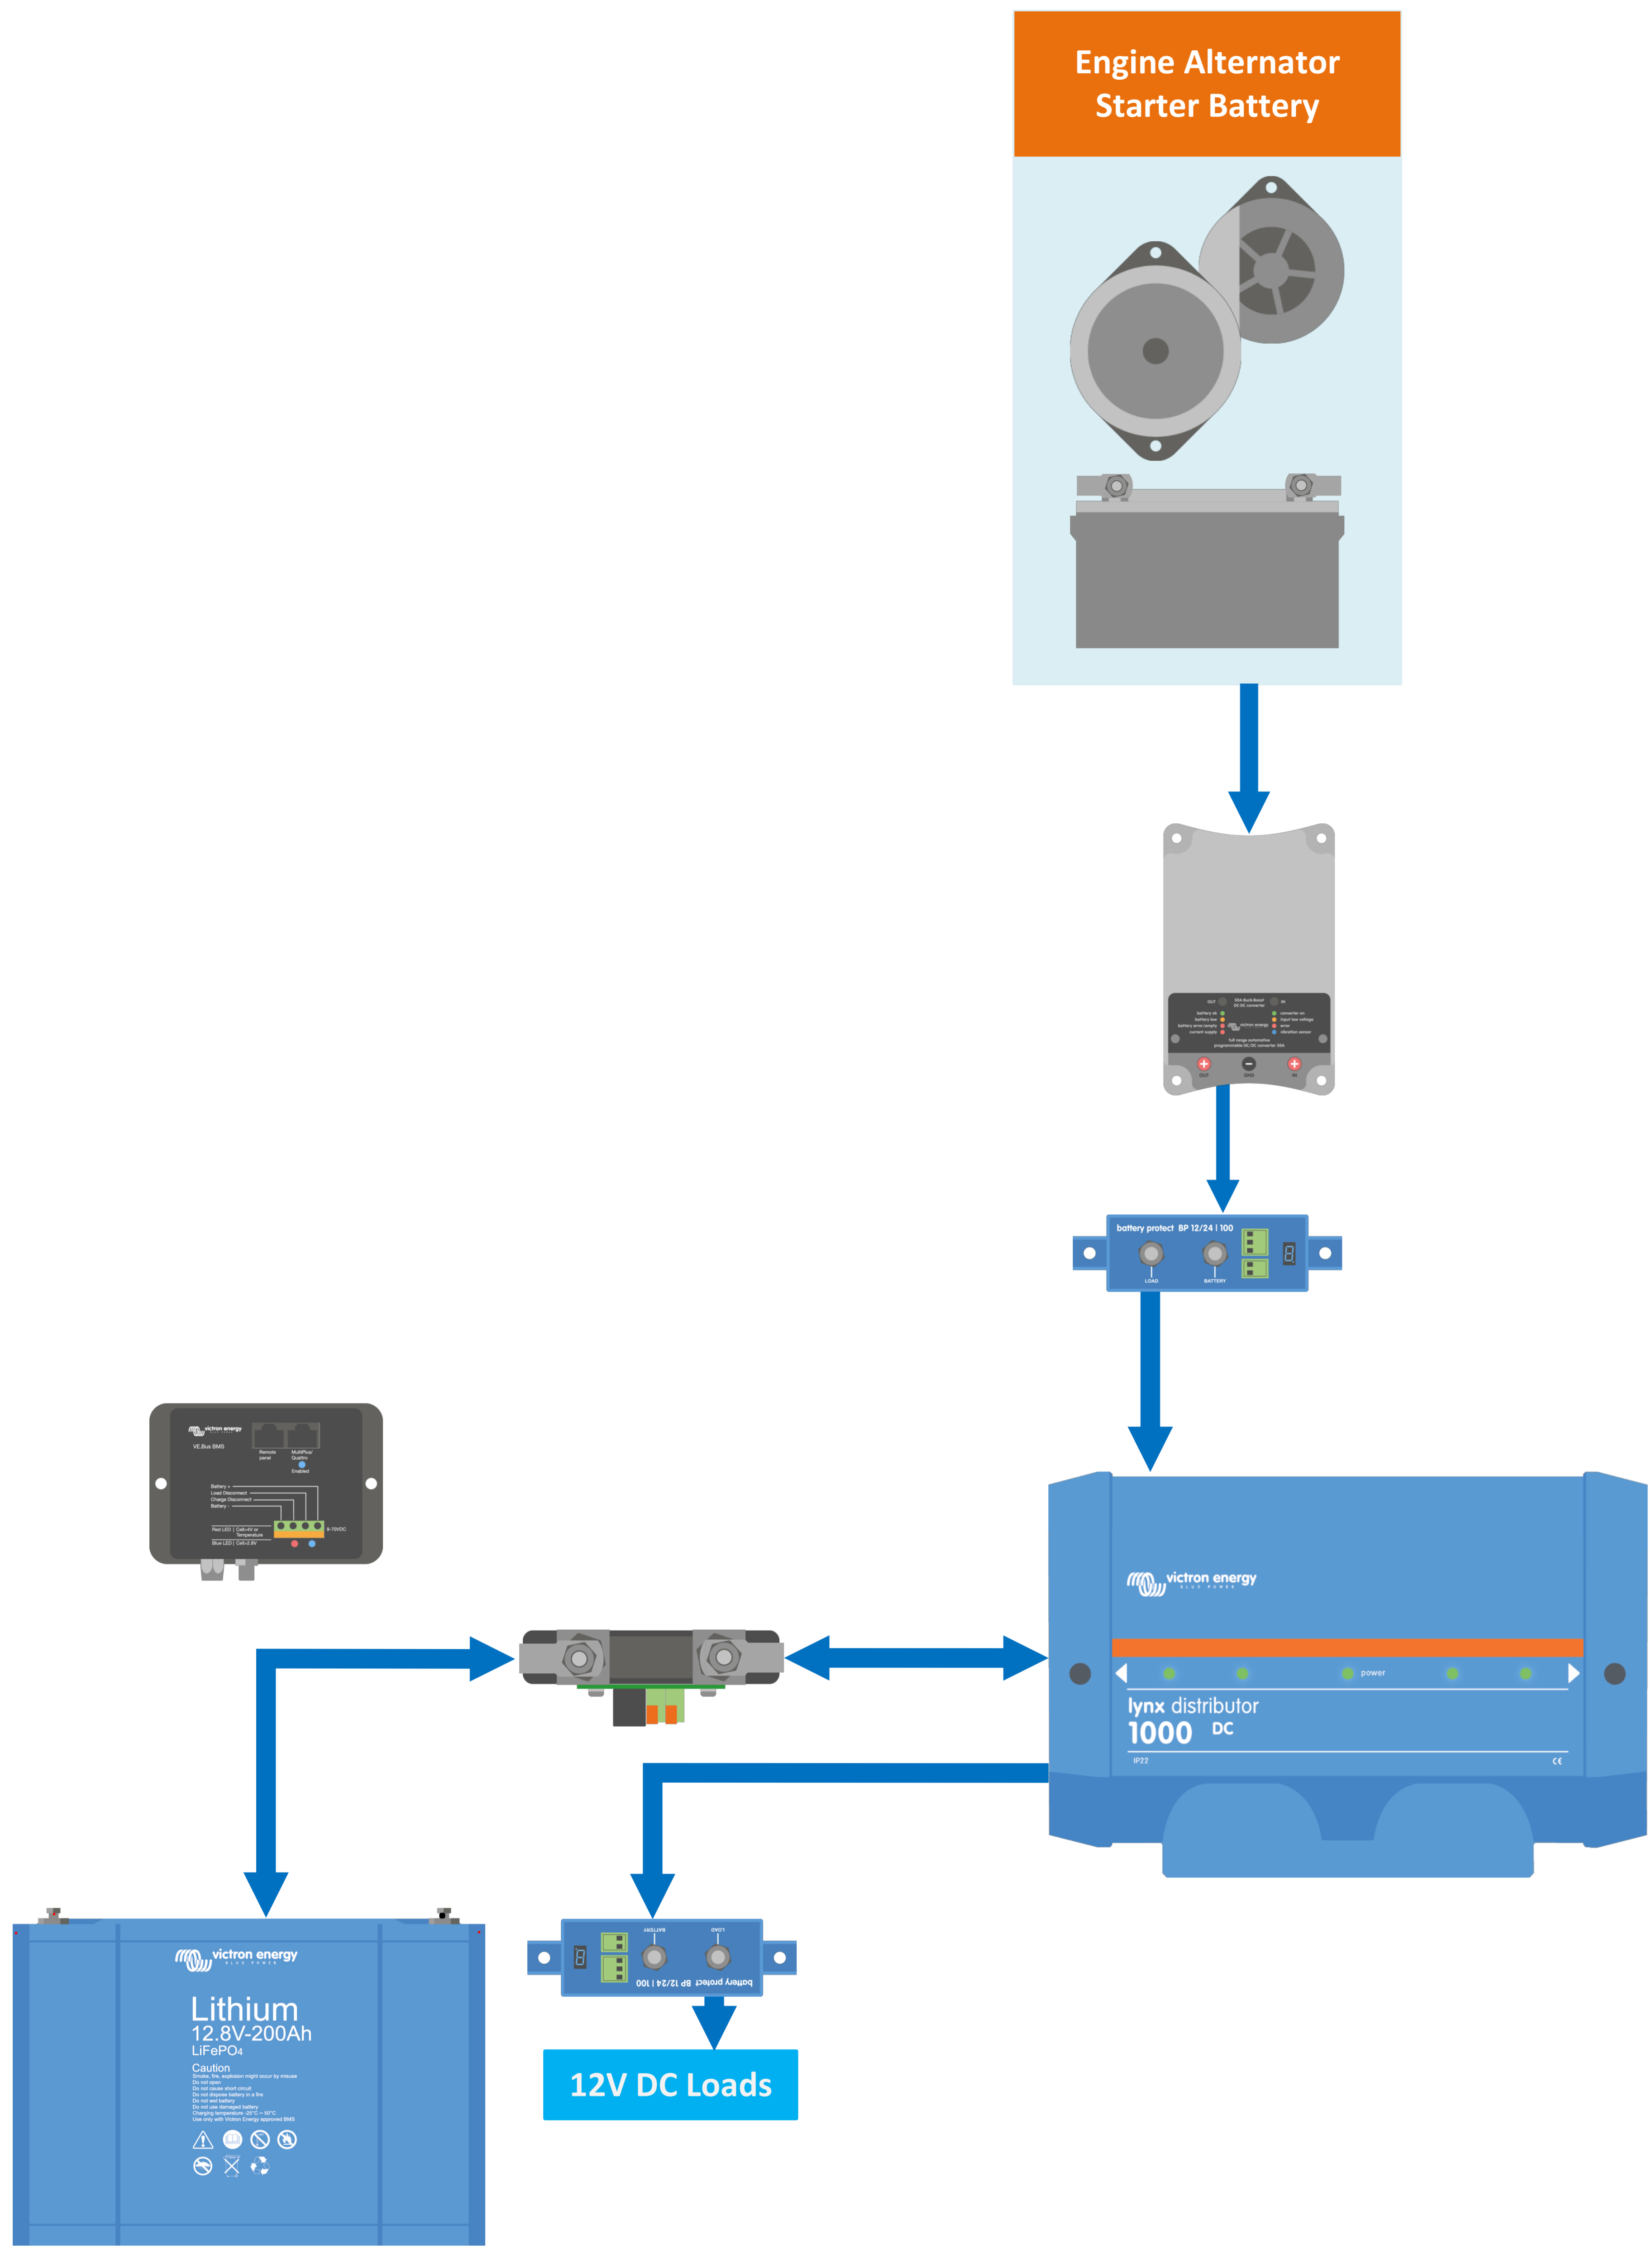

Engine Alternator Starter Battery

Grid

115V AC Loads

230V AC Loads

12V DC Loads

lynx distributor 1000 DC

Automatic Input Switch Isolation Transformer

MultiPlus Compact 2000V

MPPT 100/115

Lithium 12.8V-200Ah LiFePO₄

Looking for dependable RV batteries? Rely on Victron Energy for quality and long-lasting products.