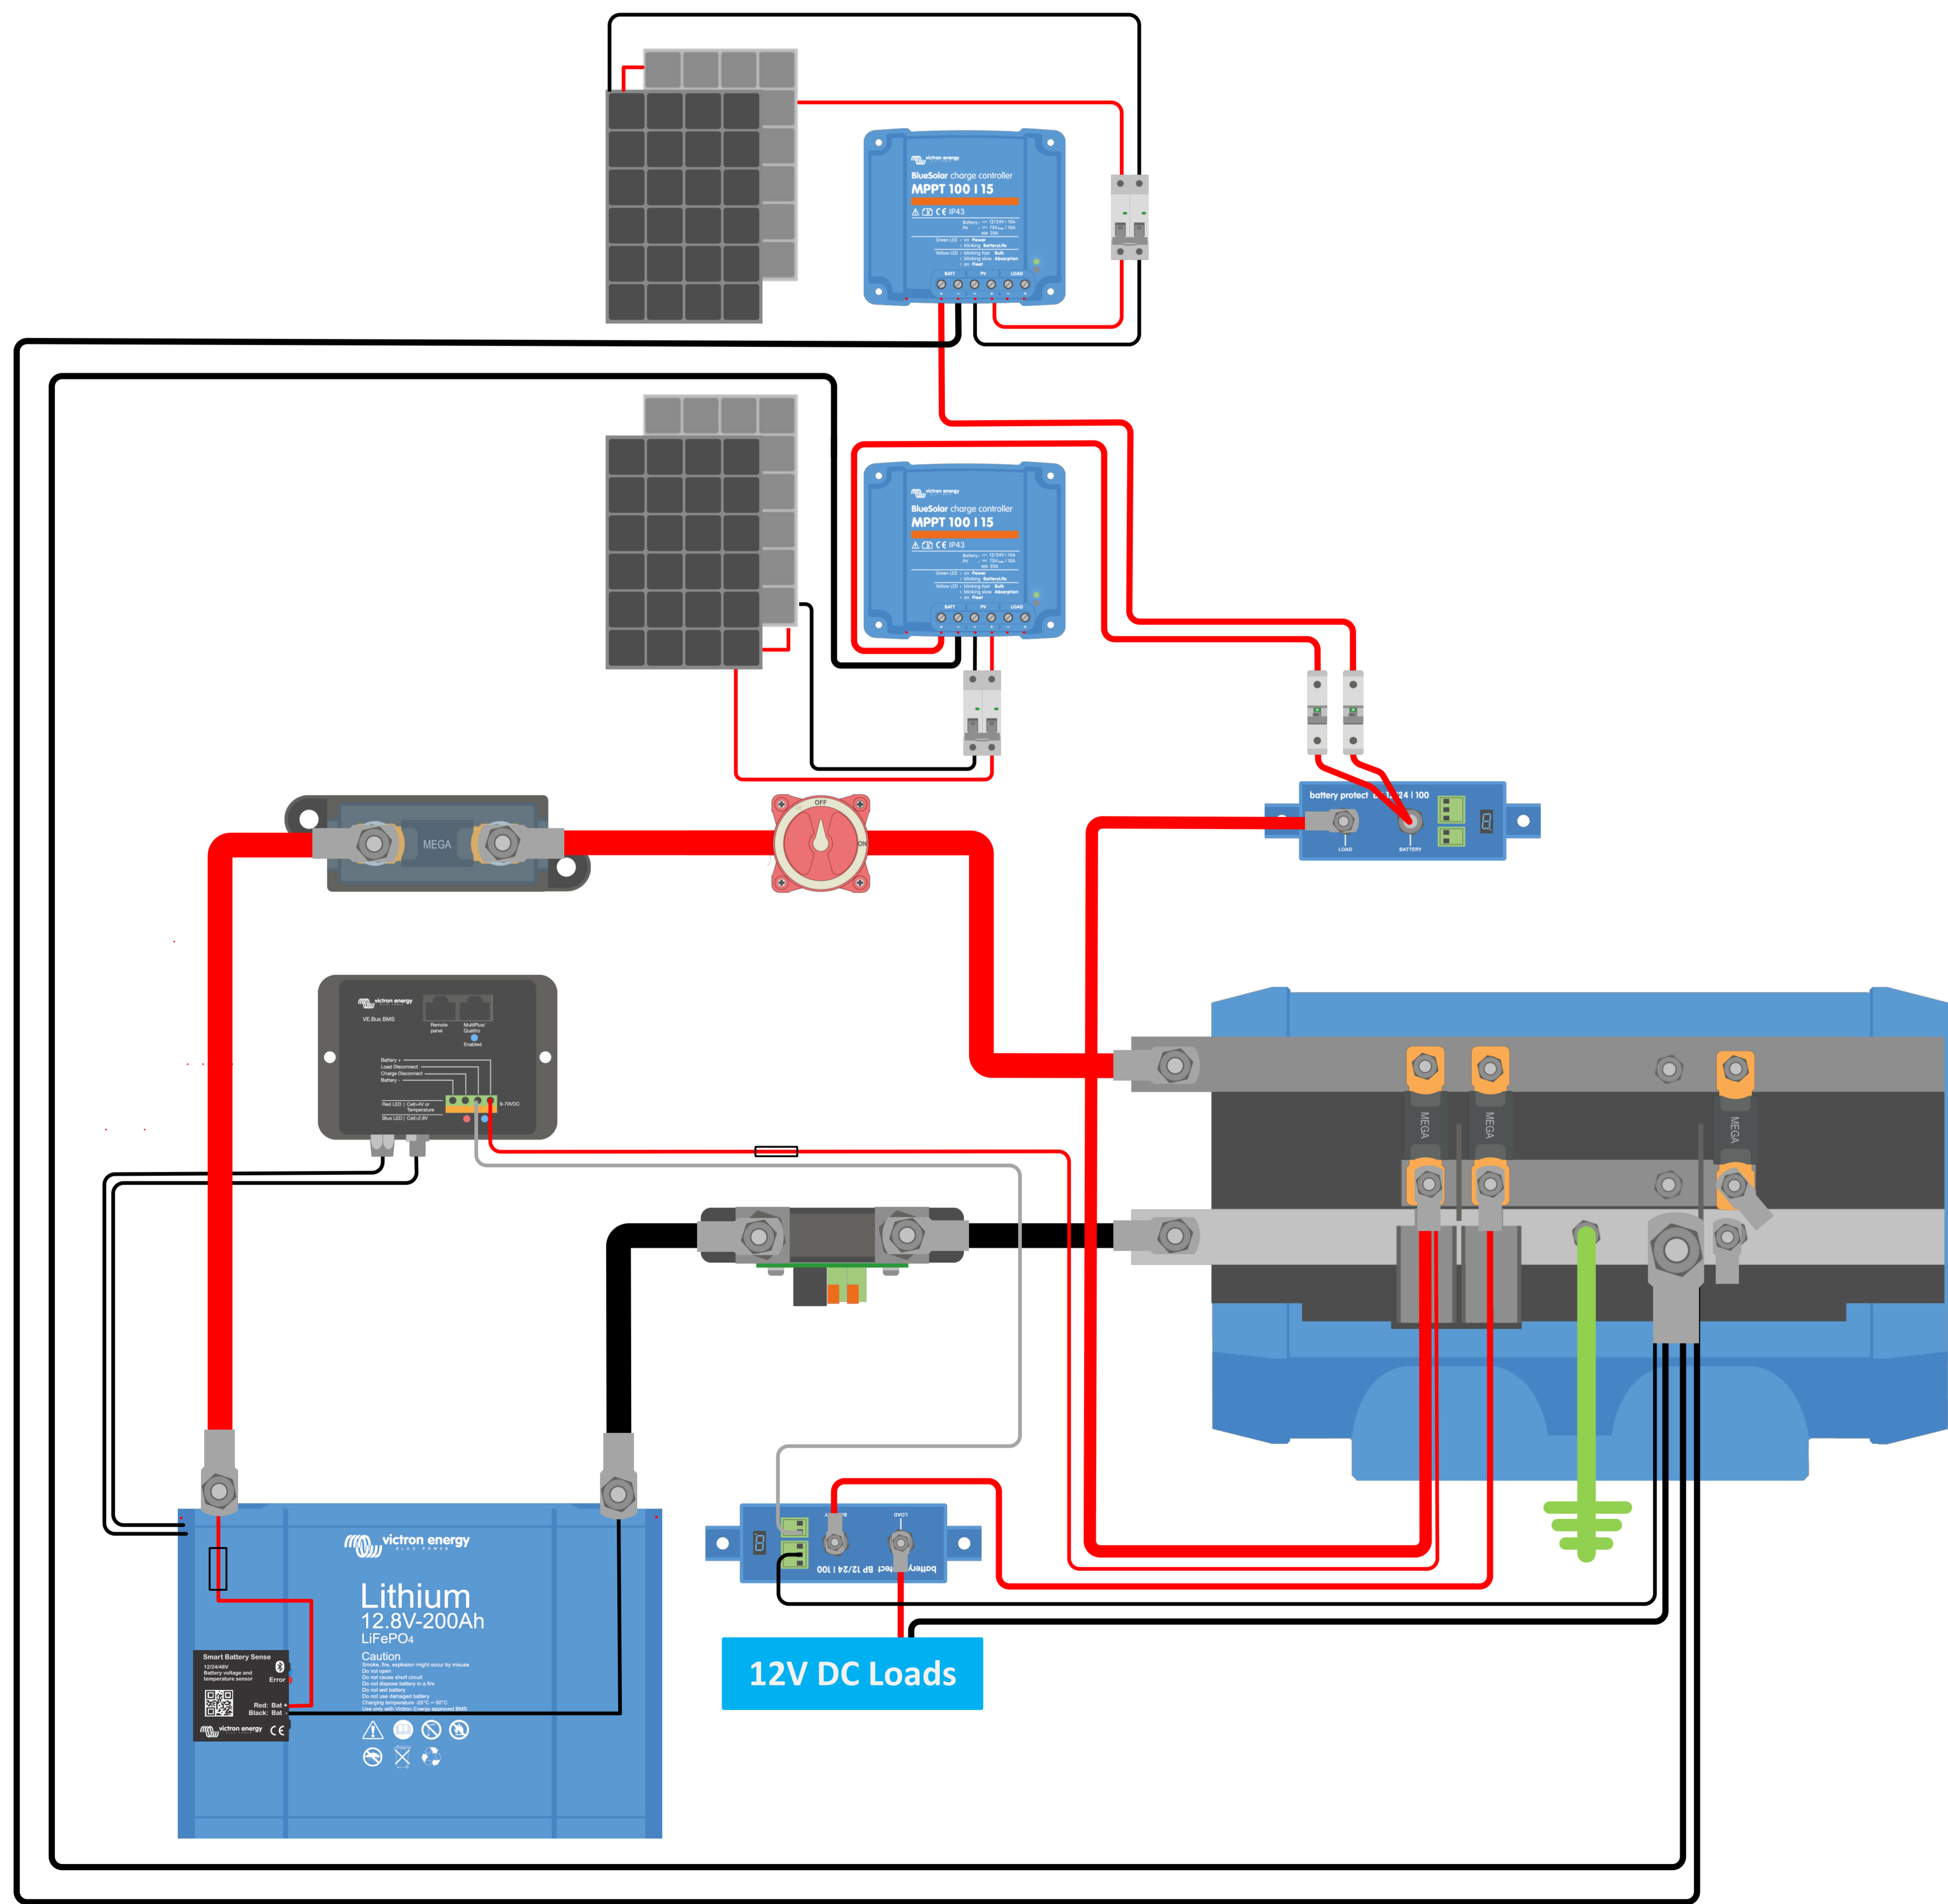

Engine Alternator Starter Battery

Grid

115V AC Loads

230V AC Loads

12V DC Loads

lynx distributor 1000 DC

Automatic Input Switch Isolation Transformer

MultiPlus Compact 2000V

MPPT 100/115

Lithium 12.8V-200Ah LiFePO₄

Looking for dependable RV batteries? Rely on Victron Energy for quality and long-lasting products.