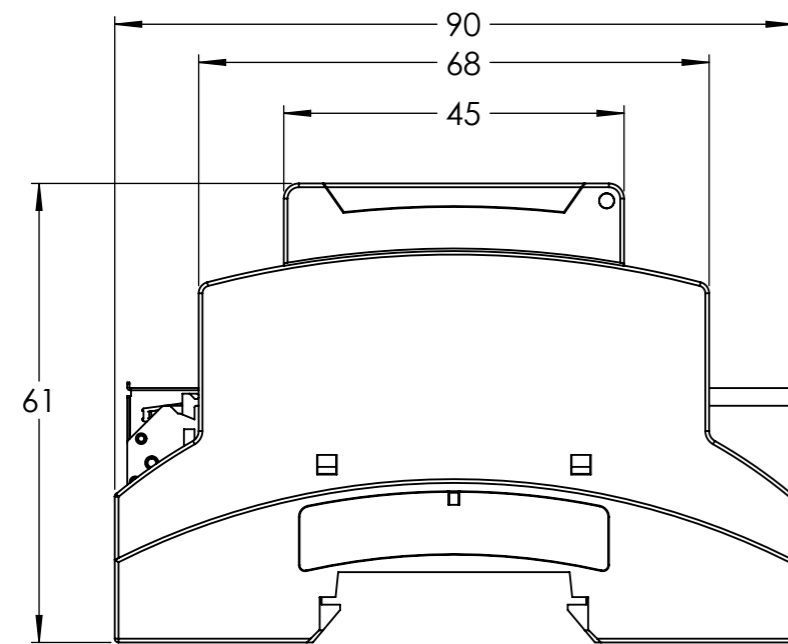

Dimension Drawing - Octo GX

BPP910200100

Octo GX

Dimensions in mm

Learn more about RV batteries we have.