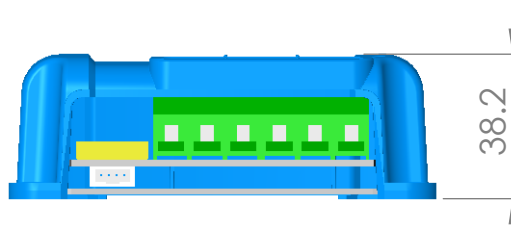

BlueSolar MPPT	
SCC010015050R	BlueSolar MPPT 75/15 (12/24V-15A) Retail

victron energy  
BLUE POWER

BlueSolar MPPT	
SCC010015200R	BlueSolar MPPT 100/15 (12/24V-15A) Retail

victron energy  
BLUE POWER

Learn more about solar and portable power we have.