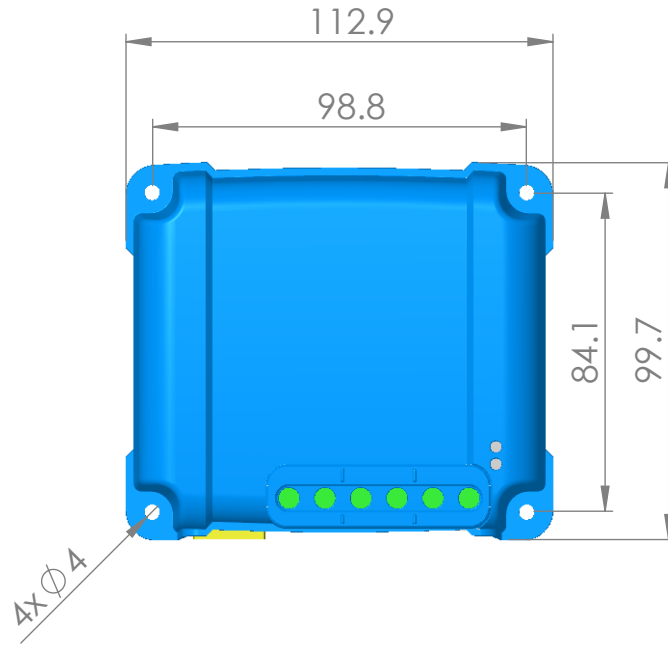

BlueSolar MPPT	
SCC010015050R	BlueSolar MPPT 75/15 (12/24V-15A) Retail

victron energy  
BLUE POWER

BlueSolar MPPT	
SCC010015200R	BlueSolar MPPT 100/15 (12/24V-15A) Retail

victron energy  
BLUE POWER

Learn more about solar and portable power we have.