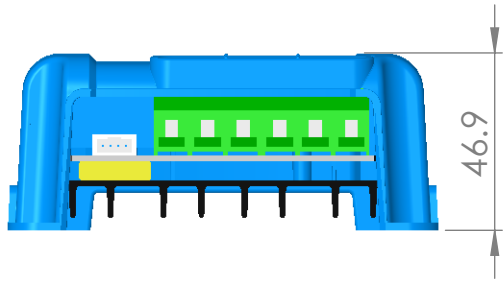

BlueSolar MPPT	
SCC010015050R	BlueSolar MPPT 75/15 (12/24V-15A) Retail

victron energy  
BLUE POWER

BlueSolar MPPT	
SCC010015200R	BlueSolar MPPT 100/15 (12/24V-15A) Retail

victron energy  
BLUE POWER

Learn more about solar and portable power we have.