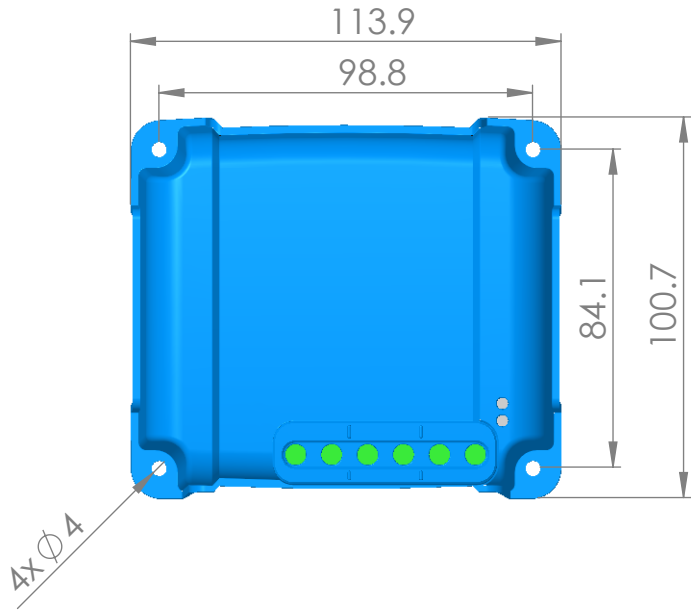

BlueSolar MPPT	
SCC010015050R	BlueSolar MPPT 75/15 (12/24V-15A) Retail

victron energy  
BLUE POWER

BlueSolar MPPT	
SCC010015200R	BlueSolar MPPT 100/15 (12/24V-15A) Retail

victron energy  
BLUE POWER

Learn more about solar and portable power we have.