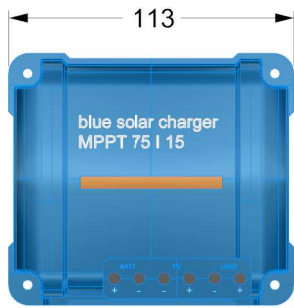

BlueSolar MPPT	
SCC010015050R	BlueSolar MPPT 75/15 (12/24V-15A) Retail

victron energy  
BLUE POWER

BlueSolar MPPT	
SCC010015200R	BlueSolar MPPT 100/15 (12/24V-15A) Retail

victron energy  
BLUE POWER

Learn more about solar and portable power we have.