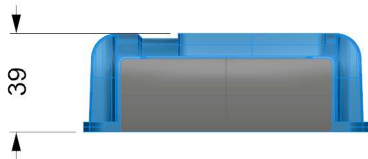

BlueSolar MPPT	
SCC010015050R	BlueSolar MPPT 75/15 (12/24V-15A) Retail

victron energy  
BLUE POWER

BlueSolar MPPT	
SCC010015200R	BlueSolar MPPT 100/15 (12/24V-15A) Retail

victron energy  
BLUE POWER

Learn more about solar and portable power we have.