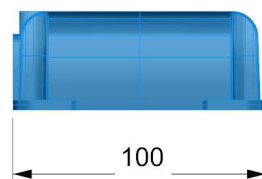

BlueSolar MPPT	
SCC010015050R	BlueSolar MPPT 75/15 (12/24V-15A) Retail

victron energy  
BLUE POWER

BlueSolar MPPT	
SCC010015200R	BlueSolar MPPT 100/15 (12/24V-15A) Retail

victron energy  
BLUE POWER

Learn more about solar and portable power we have.