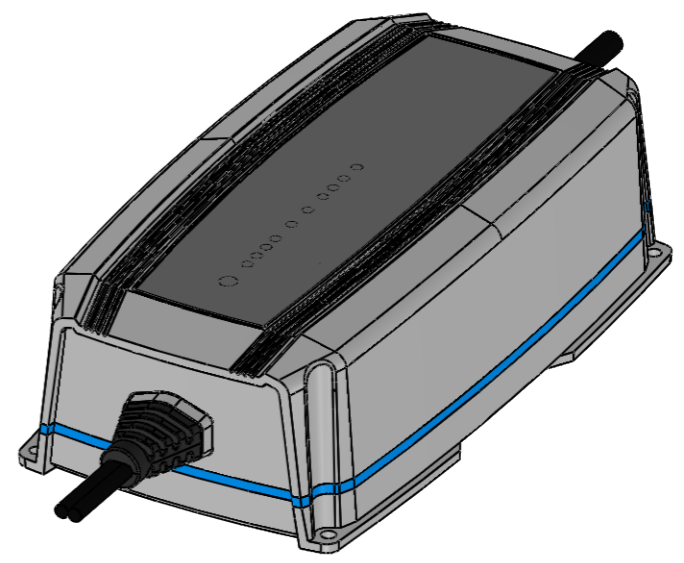

Dimension Drawing - BSC IP65 12/05 12/07 24/05

BPC120531104R	Blue Smart IP65 Charger 12/5(1) 120V NEMA 1-15P Retail
BPC120731014R	Blue Smart IP65 Charger 12/7(1) 230V AU/NZ Retail
BPC120731024R	Blue Smart IP65 Charger 12/7(1) 230V UK Retail
BPC120731034R	Blue Smart IP65 Charger 12/7(1) 230V CEE 7/16 Retail
BPC120731064R	Blue Smart IP65 Charger 12/7(1) 230V CEE 7/17 Retail
BPC120731104R	Blue Smart IP65 Charger 12/7(1) 120V NEMA 1-15P Retail
BPC240531014R	Blue Smart IP65 Charger 24/5(1) 230V AU/NZ Retail
BPC240531034R	Blue Smart IP65 Charger 24/5(1) 230V CEE 7/16 Retail
BPC240531064R	Blue Smart IP65 Charger 24/5(1) 230V CEE 7/17 Retail
BPC24051104R	Blue Smart IP65 Charger 24/5(1) 120V NEMA 1-15P Retail

Dimensions in mm

Dimension Drawing - BSC IP65 12/25 24/13

BPC122531064R	Blue Smart IP65 Charger 12/25(1) 230V CEE 7/17 Retail
BPC241331064R	Blue Smart IP65 Charger 24/13(1) 230V CEE 7/17 Retail

Dimensions in mm

Dimension Drawing - BSC IP65 12/10 12/15 24/08	
BPC121031014R	Blue Smart IP65 Charger 12/10(1) 230V AU/NZ Retail
BPC121031024R	Blue Smart IP65 Charger 12/10(1) 230V UK Retail
BPC121031034R	Blue Smart IP65 Charger 12/10(1) 230V CEE 7/16 Retail
BPC121031064R	Blue Smart IP65 Charger 12/10(1) 230V CEE 7/17 Retail
BPC121031104R	Blue Smart IP65 Charger 12/10(1) 120V NEMA 1-15P Retail
BPC121531014R	Blue Smart IP65 Charger 12/15(1) 230V AU/NZ Retail
BPC121531024R	Blue Smart IP65 Charger 12/15(1) 230V UK Retail
BPC121531034R	Blue Smart IP65 Charger 12/15(1) 230V CEE 7/16 Retail
BPC121531064R	Blue Smart IP65 Charger 12/15(1) 230V CEE 7/17 Retail
BPC121531104R	Blue Smart IP65 Charger 12/15(1) 120V NEMA 1-15P Retail
BPC240831014R	Blue Smart IP65 Charger 24/08(1) 230V AU/NZ Retail
BPC240831024R	Blue Smart IP65 Charger 24/08(1) 230V UK Retail
BPC240831034R	Blue Smart IP65 Charger 24/08(1) 230V CEE 7/16 Retail
BPC240831064R	Blue Smart IP65 Charger 24/08(1) 230V CEE 7/17 Retail
BPC240831104R	Blue Smart IP65 Charger 24/08(1) 120V NEMA 1-15P Retail