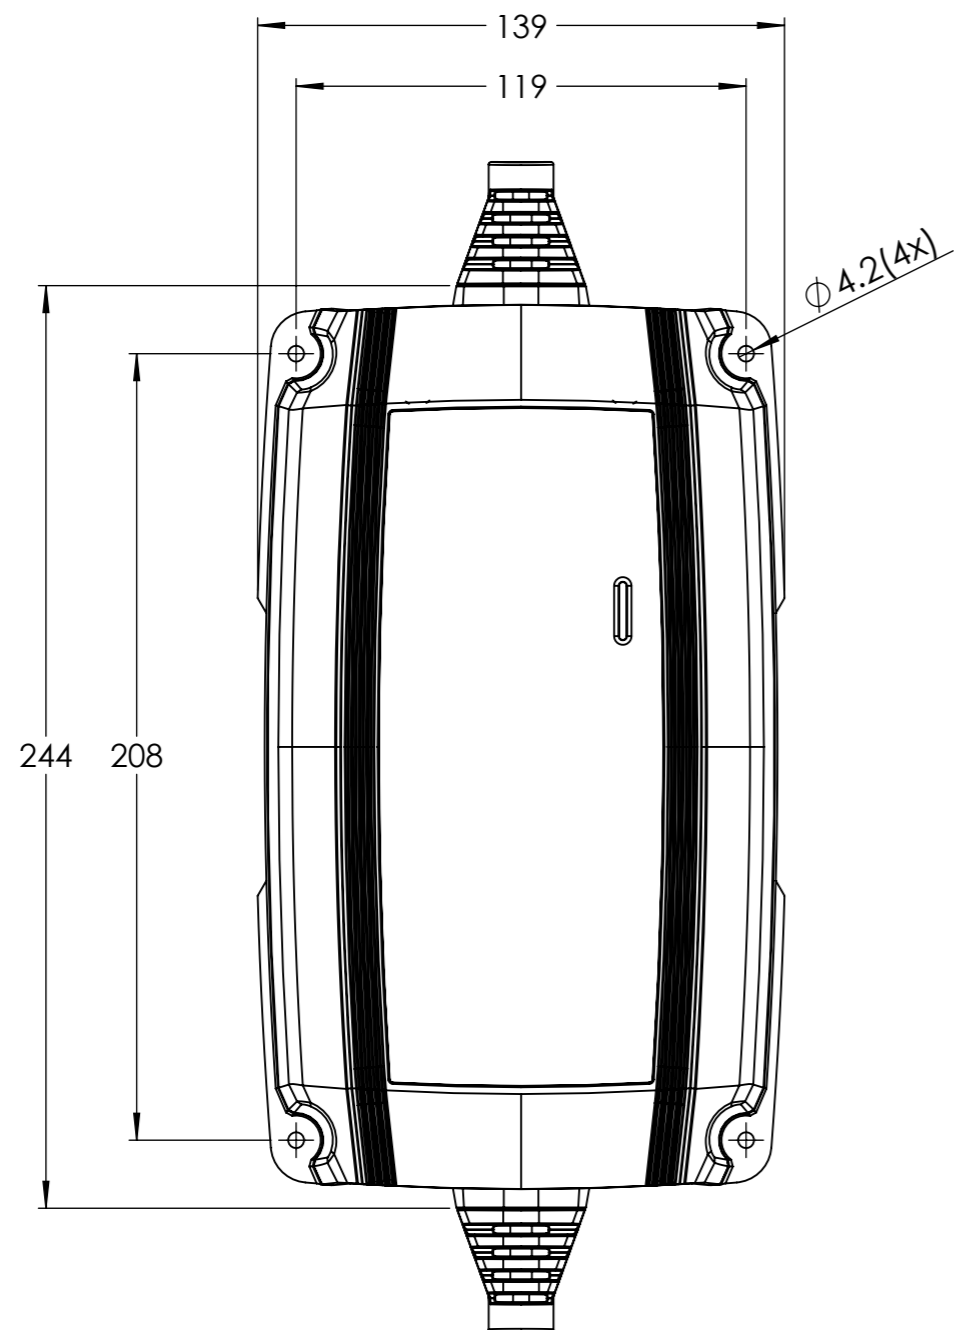

Dimension Drawing - BSC IP65 12/05 12/07 24/05

BPC120531104R	Blue Smart IP65 Charger 12/5(1) 120V NEMA 1-15P Retail
BPC120731014R	Blue Smart IP65 Charger 12/7(1) 230V AU/NZ Retail
BPC120731024R	Blue Smart IP65 Charger 12/7(1) 230V UK Retail
BPC120731034R	Blue Smart IP65 Charger 12/7(1) 230V CEE 7/16 Retail
BPC120731064R	Blue Smart IP65 Charger 12/7(1) 230V CEE 7/17 Retail
BPC120731104R	Blue Smart IP65 Charger 12/7(1) 120V NEMA 1-15P Retail
BPC240531014R	Blue Smart IP65 Charger 24/5(1) 230V AU/NZ Retail
BPC240531034R	Blue Smart IP65 Charger 24/5(1) 230V CEE 7/16 Retail
BPC240531064R	Blue Smart IP65 Charger 24/5(1) 230V CEE 7/17 Retail
BPC24051104R	Blue Smart IP65 Charger 24/5(1) 120V NEMA 1-15P Retail

Dimensions in mm

Dimension Drawing - BSC IP65 12/25 24/13

BPC122531064R	Blue Smart IP65 Charger 12/25(1) 230V CEE 7/17 Retail
BPC241331064R	Blue Smart IP65 Charger 24/13(1) 230V CEE 7/17 Retail

Dimensions in mm

Dimensions in mm

victron energy
BLUE POWER

Dimension Drawing	
BPC120433014R	Blue Smart IP65s Charger 12/4(1) 230V AU/NZ Retail
BPC120433024R	Blue Smart IP65s Charger 12/4(1) 230V UK Retail
BPC120433034R	Blue Smart IP65s Charger 12/4(1) 230V CEE 7/16 Retail
BPC120433064R	Blue Smart IP65s Charger 12/4(1) 230V CEE 7/17 Retail
BPC120533014R	Blue Smart IP65s Charger 12/5(1) 230V AU/NZ Retail
BPC120533024R	Blue Smart IP65s Charger 12/5(1) 230V UK Retail
BPC120533034R	Blue Smart IP65s Charger 12/5(1) 230V CEE 7/16 Retail
BPC120533064R	Blue Smart IP65s Charger 12/5(1) 230V CEE 7/17 Retail