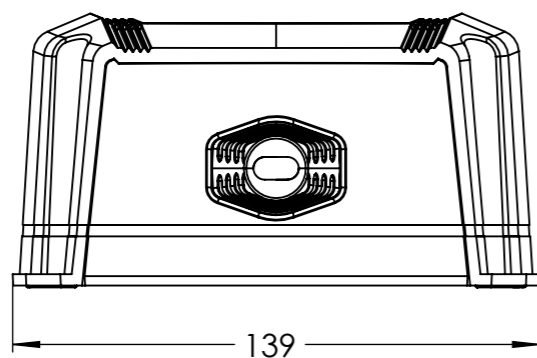

Dimension Drawing - BSC IP65 12/05 12/07 24/05

BPC120531104R	Blue Smart IP65 Charger 12/5(1) 120V NEMA 1-15P Retail
BPC120731014R	Blue Smart IP65 Charger 12/7(1) 230V AU/NZ Retail
BPC120731024R	Blue Smart IP65 Charger 12/7(1) 230V UK Retail
BPC120731034R	Blue Smart IP65 Charger 12/7(1) 230V CEE 7/16 Retail
BPC120731064R	Blue Smart IP65 Charger 12/7(1) 230V CEE 7/17 Retail
BPC120731104R	Blue Smart IP65 Charger 12/7(1) 120V NEMA 1-15P Retail
BPC240531014R	Blue Smart IP65 Charger 24/5(1) 230V AU/NZ Retail
BPC240531034R	Blue Smart IP65 Charger 24/5(1) 230V CEE 7/16 Retail
BPC240531064R	Blue Smart IP65 Charger 24/5(1) 230V CEE 7/17 Retail
BPC24051104R	Blue Smart IP65 Charger 24/5(1) 120V NEMA 1-15P Retail

Dimensions in mm

Dimension Drawing - BSC IP65 12/25 24/13

BPC122531064R	Blue Smart IP65 Charger 12/25(1) 230V CEE 7/17 Retail
BPC241331064R	Blue Smart IP65 Charger 24/13(1) 230V CEE 7/17 Retail

Dimensions in mm

Dimensions in mm

victron energy
BLUE POWER

Dimension Drawing	
BPC120433014R	Blue Smart IP65s Charger 12/4(1) 230V AU/NZ Retail
BPC120433024R	Blue Smart IP65s Charger 12/4(1) 230V UK Retail
BPC120433034R	Blue Smart IP65s Charger 12/4(1) 230V CEE 7/16 Retail
BPC120433064R	Blue Smart IP65s Charger 12/4(1) 230V CEE 7/17 Retail
BPC120533014R	Blue Smart IP65s Charger 12/5(1) 230V AU/NZ Retail
BPC120533024R	Blue Smart IP65s Charger 12/5(1) 230V UK Retail
BPC120533034R	Blue Smart IP65s Charger 12/5(1) 230V CEE 7/16 Retail
BPC120533064R	Blue Smart IP65s Charger 12/5(1) 230V CEE 7/17 Retail