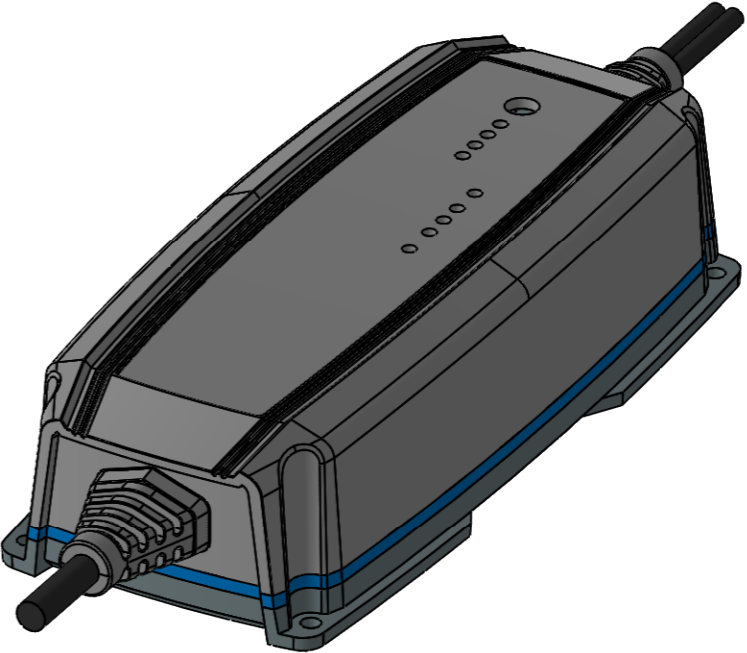

Dimensions in mm

Dimension Drawing - BSC IP65 12/25 24/13

BPC122531064R	Blue Smart IP65 Charger 12/25(1) 230V CEE 7/17 Retail
BPC241331064R	Blue Smart IP65 Charger 24/13(1) 230V CEE 7/17 Retail

Dimensions in mm

Dimension Drawing - BSC IP65 12/10 12/15 24/08	
BPC121031014R	Blue Smart IP65 Charger 12/10(1) 230V AU/NZ Retail
BPC121031024R	Blue Smart IP65 Charger 12/10(1) 230V UK Retail
BPC121031034R	Blue Smart IP65 Charger 12/10(1) 230V CEE 7/16 Retail
BPC121031064R	Blue Smart IP65 Charger 12/10(1) 230V CEE 7/17 Retail
BPC121031104R	Blue Smart IP65 Charger 12/10(1) 120V NEMA 1-15P Retail
BPC121531014R	Blue Smart IP65 Charger 12/15(1) 230V AU/NZ Retail
BPC121531024R	Blue Smart IP65 Charger 12/15(1) 230V UK Retail
BPC121531034R	Blue Smart IP65 Charger 12/15(1) 230V CEE 7/16 Retail
BPC121531064R	Blue Smart IP65 Charger 12/15(1) 230V CEE 7/17 Retail
BPC121531104R	Blue Smart IP65 Charger 12/15(1) 120V NEMA 1-15P Retail
BPC240831014R	Blue Smart IP65 Charger 24/08(1) 230V AU/NZ Retail
BPC240831024R	Blue Smart IP65 Charger 24/08(1) 230V UK Retail
BPC240831034R	Blue Smart IP65 Charger 24/08(1) 230V CEE 7/16 Retail
BPC240831064R	Blue Smart IP65 Charger 24/08(1) 230V CEE 7/17 Retail
BPC240831104R	Blue Smart IP65 Charger 24/08(1) 120V NEMA 1-15P Retail

Dimensions in mm

victron energy
BLUE POWER

Dimension Drawing	
BPC120433014R	Blue Smart IP65s Charger 12/4(1) 230V AU/NZ Retail
BPC120433024R	Blue Smart IP65s Charger 12/4(1) 230V UK Retail
BPC120433034R	Blue Smart IP65s Charger 12/4(1) 230V CEE 7/16 Retail
BPC120433064R	Blue Smart IP65s Charger 12/4(1) 230V CEE 7/17 Retail
BPC120533014R	Blue Smart IP65s Charger 12/5(1) 230V AU/NZ Retail
BPC120533024R	Blue Smart IP65s Charger 12/5(1) 230V UK Retail
BPC120533034R	Blue Smart IP65s Charger 12/5(1) 230V CEE 7/16 Retail
BPC120533064R	Blue Smart IP65s Charger 12/5(1) 230V CEE 7/17 Retail