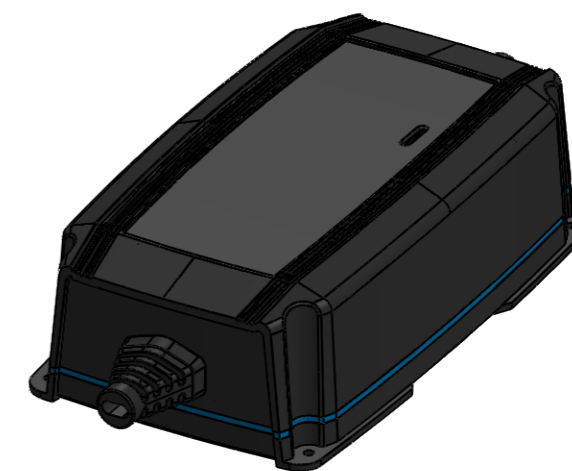

Dimension Drawing - BSC IP65 12/05 12/07 24/05

BPC120531104R	Blue Smart IP65 Charger 12/5(1) 120V NEMA 1-15P Retail
BPC120731014R	Blue Smart IP65 Charger 12/7(1) 230V AU/NZ Retail
BPC120731024R	Blue Smart IP65 Charger 12/7(1) 230V UK Retail
BPC120731034R	Blue Smart IP65 Charger 12/7(1) 230V CEE 7/16 Retail
BPC120731064R	Blue Smart IP65 Charger 12/7(1) 230V CEE 7/17 Retail
BPC120731104R	Blue Smart IP65 Charger 12/7(1) 120V NEMA 1-15P Retail
BPC240531014R	Blue Smart IP65 Charger 24/5(1) 230V AU/NZ Retail
BPC240531034R	Blue Smart IP65 Charger 24/5(1) 230V CEE 7/16 Retail
BPC240531064R	Blue Smart IP65 Charger 24/5(1) 230V CEE 7/17 Retail
BPC24051104R	Blue Smart IP65 Charger 24/5(1) 120V NEMA 1-15P Retail

Dimensions in mm

Dimension Drawing - BSC IP65 12/25 24/13

BPC122531064R	Blue Smart IP65 Charger 12/25(1) 230V CEE 7/17 Retail
BPC241331064R	Blue Smart IP65 Charger 24/13(1) 230V CEE 7/17 Retail

Dimensions in mm

Dimensions in mm

victron energy
BLUE POWER

Dimension Drawing	
BPC120433014R	Blue Smart IP65s Charger 12/4(1) 230V AU/NZ Retail
BPC120433024R	Blue Smart IP65s Charger 12/4(1) 230V UK Retail
BPC120433034R	Blue Smart IP65s Charger 12/4(1) 230V CEE 7/16 Retail
BPC120433064R	Blue Smart IP65s Charger 12/4(1) 230V CEE 7/17 Retail
BPC120533014R	Blue Smart IP65s Charger 12/5(1) 230V AU/NZ Retail
BPC120533024R	Blue Smart IP65s Charger 12/5(1) 230V UK Retail
BPC120533034R	Blue Smart IP65s Charger 12/5(1) 230V CEE 7/16 Retail
BPC120533064R	Blue Smart IP65s Charger 12/5(1) 230V CEE 7/17 Retail