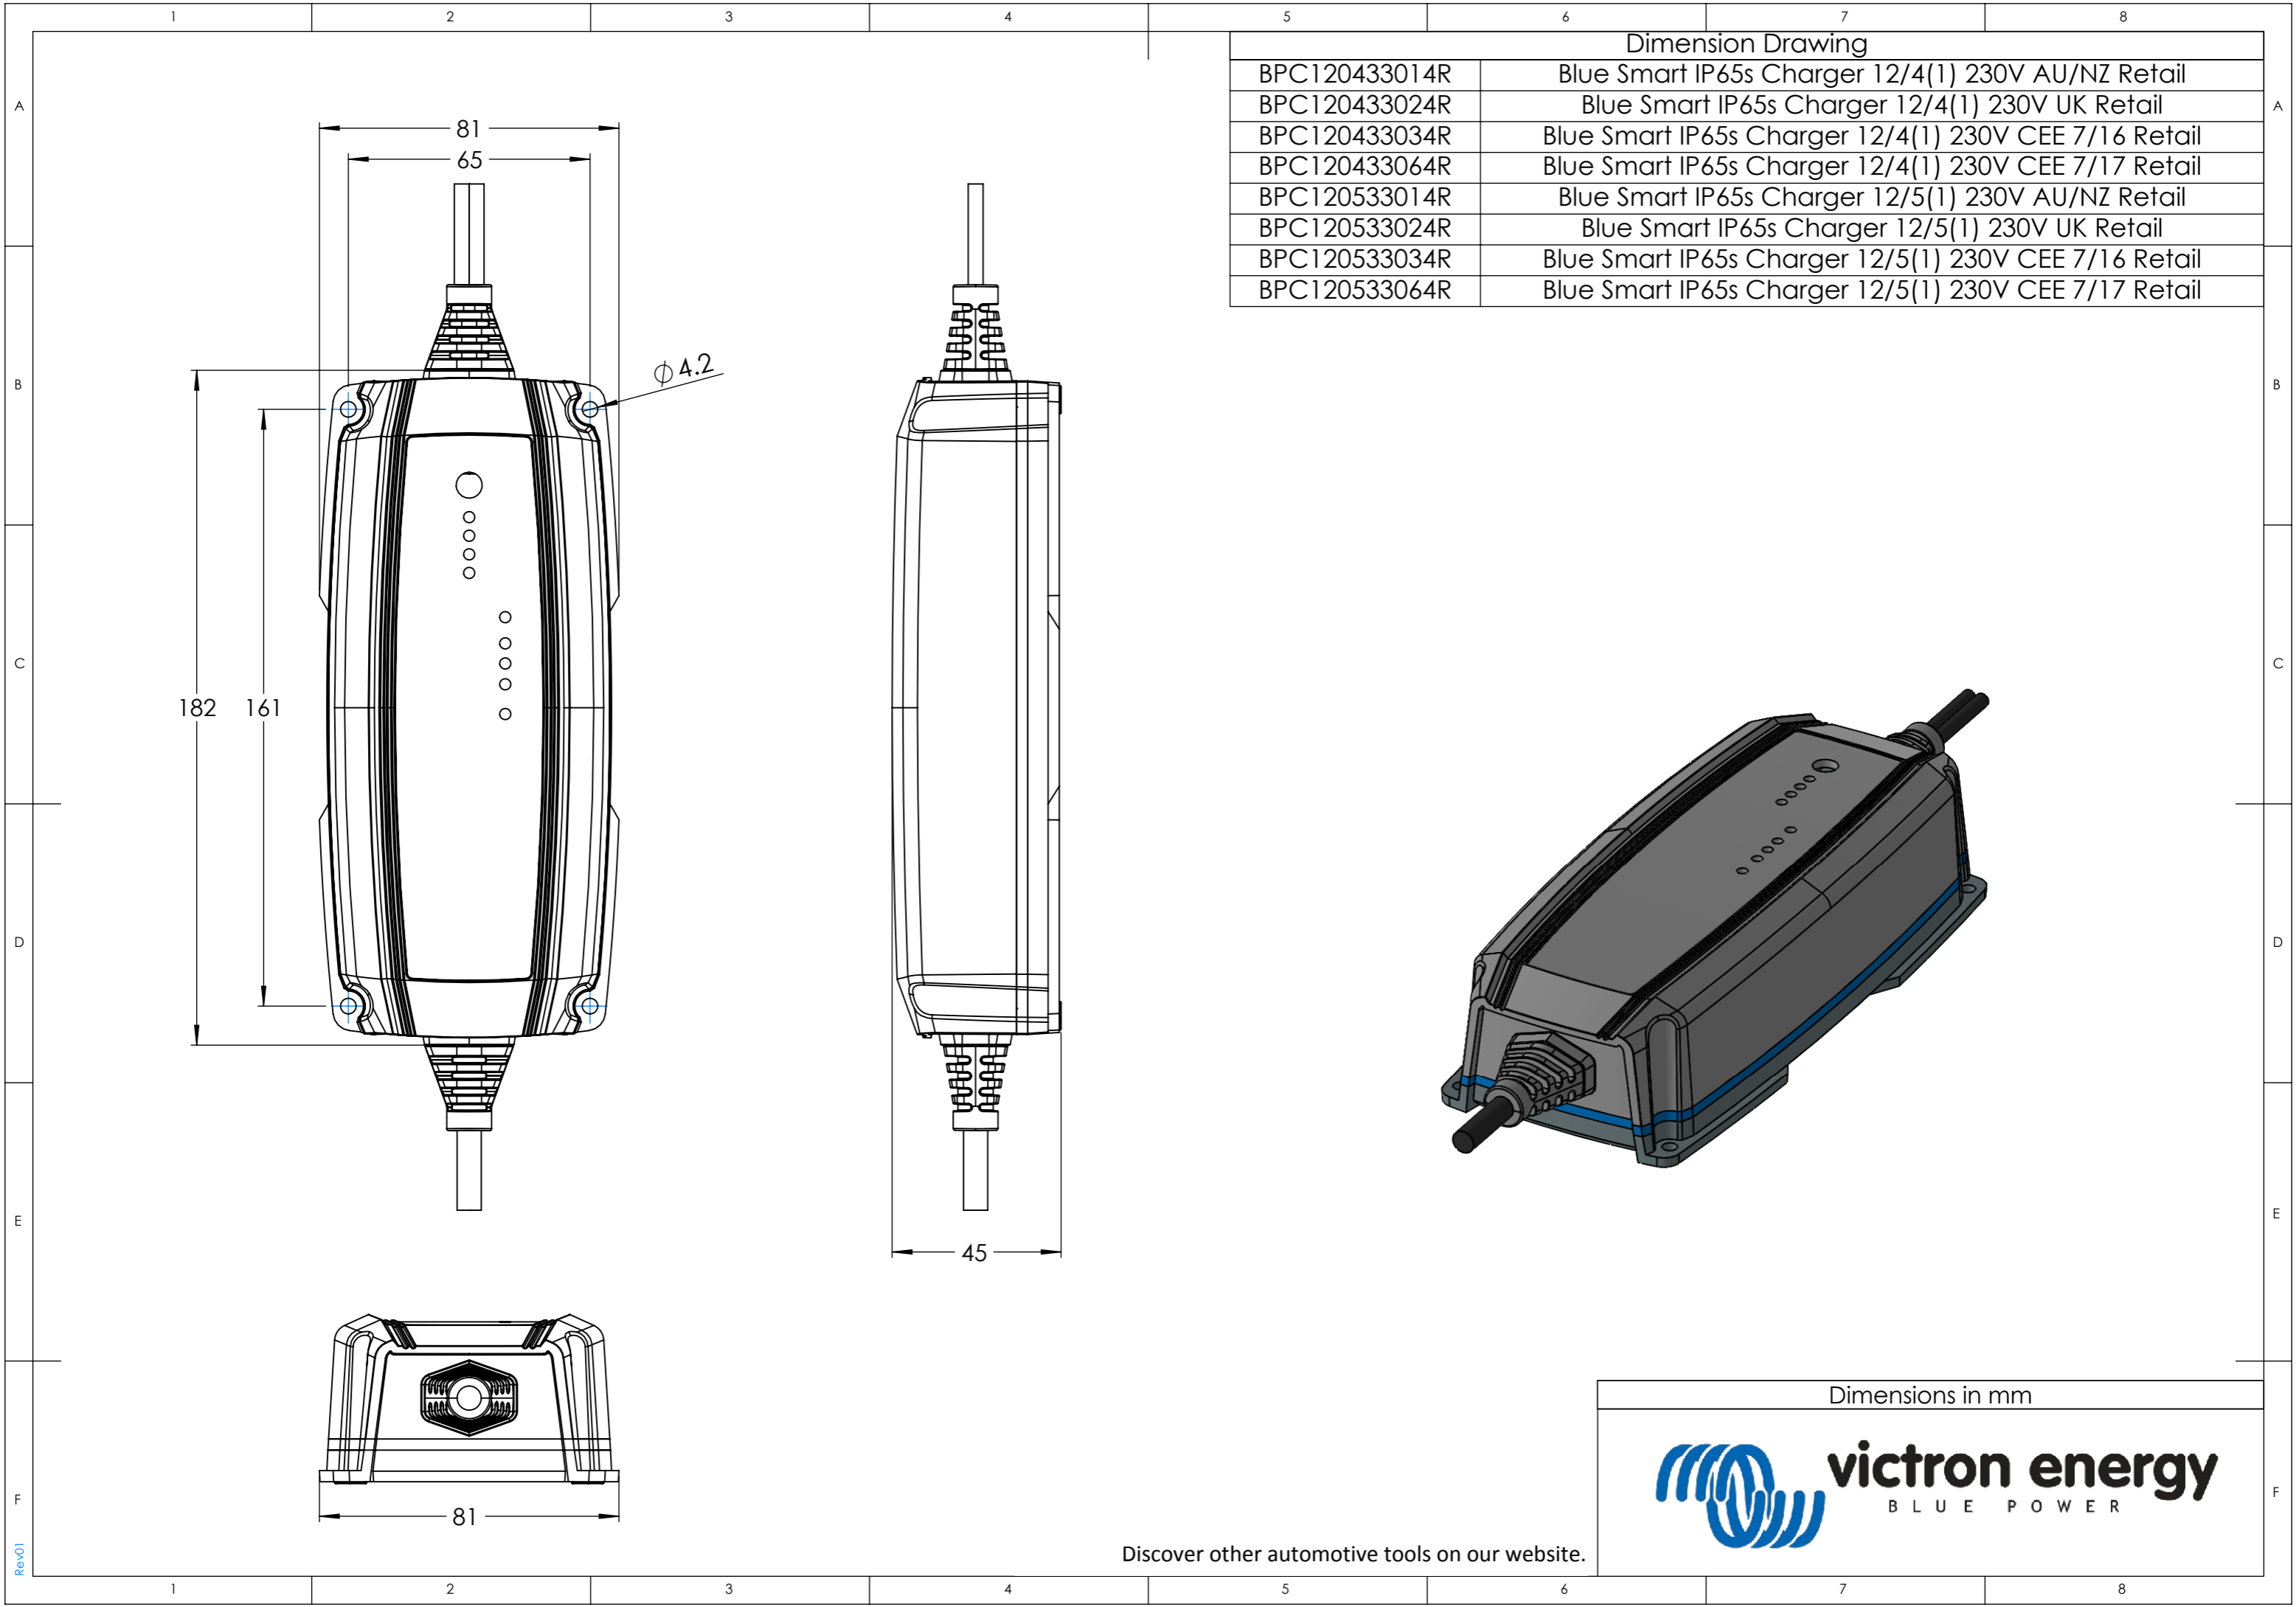

Dimension Drawing - BSC IP65 12/05 12/07 24/05

BPC120531104R	Blue Smart IP65 Charger 12/5(1) 120V NEMA 1-15P Retail
BPC120731014R	Blue Smart IP65 Charger 12/7(1) 230V AU/NZ Retail
BPC120731024R	Blue Smart IP65 Charger 12/7(1) 230V UK Retail
BPC120731034R	Blue Smart IP65 Charger 12/7(1) 230V CEE 7/16 Retail
BPC120731064R	Blue Smart IP65 Charger 12/7(1) 230V CEE 7/17 Retail
BPC120731104R	Blue Smart IP65 Charger 12/7(1) 120V NEMA 1-15P Retail
BPC240531014R	Blue Smart IP65 Charger 24/5(1) 230V AU/NZ Retail
BPC240531034R	Blue Smart IP65 Charger 24/5(1) 230V CEE 7/16 Retail
BPC240531064R	Blue Smart IP65 Charger 24/5(1) 230V CEE 7/17 Retail
BPC24051104R	Blue Smart IP65 Charger 24/5(1) 120V NEMA 1-15P Retail

Dimensions in mm

Dimension Drawing - BSC IP65 12/25 24/13

BPC122531064R	Blue Smart IP65 Charger 12/25(1) 230V CEE 7/17 Retail
BPC241331064R	Blue Smart IP65 Charger 24/13(1) 230V CEE 7/17 Retail

Dimensions in mm

Dimensions in mm

victron energy
BLUE POWER

Dimension Drawing	
BPC120433014R	Blue Smart IP65s Charger 12/4(1) 230V AU/NZ Retail
BPC120433024R	Blue Smart IP65s Charger 12/4(1) 230V UK Retail
BPC120433034R	Blue Smart IP65s Charger 12/4(1) 230V CEE 7/16 Retail
BPC120433064R	Blue Smart IP65s Charger 12/4(1) 230V CEE 7/17 Retail
BPC120533014R	Blue Smart IP65s Charger 12/5(1) 230V AU/NZ Retail
BPC120533024R	Blue Smart IP65s Charger 12/5(1) 230V UK Retail
BPC120533034R	Blue Smart IP65s Charger 12/5(1) 230V CEE 7/16 Retail
BPC120533064R	Blue Smart IP65s Charger 12/5(1) 230V CEE 7/17 Retail