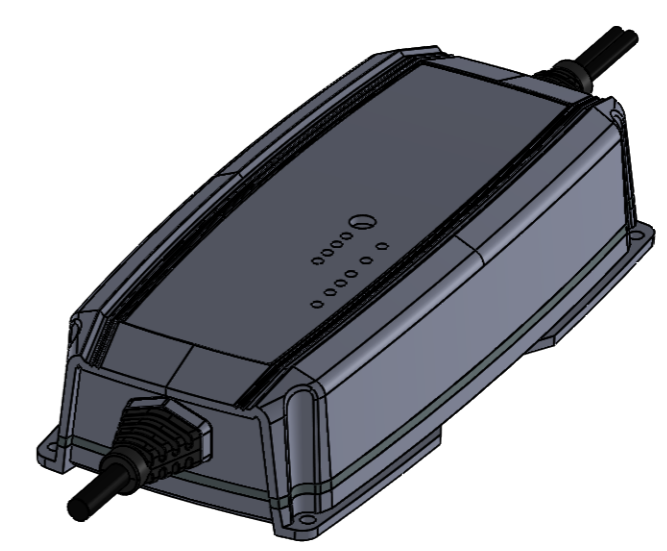

Dimension Drawing - BSC IP65 12/05 12/07 24/05

BPC120531104R	Blue Smart IP65 Charger 12/5(1) 120V NEMA 1-15P Retail
BPC120731014R	Blue Smart IP65 Charger 12/7(1) 230V AU/NZ Retail
BPC120731024R	Blue Smart IP65 Charger 12/7(1) 230V UK Retail
BPC120731034R	Blue Smart IP65 Charger 12/7(1) 230V CEE 7/16 Retail
BPC120731064R	Blue Smart IP65 Charger 12/7(1) 230V CEE 7/17 Retail
BPC120731104R	Blue Smart IP65 Charger 12/7(1) 120V NEMA 1-15P Retail
BPC240531014R	Blue Smart IP65 Charger 24/5(1) 230V AU/NZ Retail
BPC240531034R	Blue Smart IP65 Charger 24/5(1) 230V CEE 7/16 Retail
BPC240531064R	Blue Smart IP65 Charger 24/5(1) 230V CEE 7/17 Retail
BPC24051104R	Blue Smart IP65 Charger 24/5(1) 120V NEMA 1-15P Retail

Dimensions in mm

Dimension Drawing - BSC IP65 12/25 24/13

BPC122531064R	Blue Smart IP65 Charger 12/25(1) 230V CEE 7/17 Retail
BPC241331064R	Blue Smart IP65 Charger 24/13(1) 230V CEE 7/17 Retail

Dimensions in mm

Dimensions in mm

victron energy
BLUE POWER

Dimension Drawing	
BPC120433014R	Blue Smart IP65s Charger 12/4(1) 230V AU/NZ Retail
BPC120433024R	Blue Smart IP65s Charger 12/4(1) 230V UK Retail
BPC120433034R	Blue Smart IP65s Charger 12/4(1) 230V CEE 7/16 Retail
BPC120433064R	Blue Smart IP65s Charger 12/4(1) 230V CEE 7/17 Retail
BPC120533014R	Blue Smart IP65s Charger 12/5(1) 230V AU/NZ Retail
BPC120533024R	Blue Smart IP65s Charger 12/5(1) 230V UK Retail
BPC120533034R	Blue Smart IP65s Charger 12/5(1) 230V CEE 7/16 Retail
BPC120533064R	Blue Smart IP65s Charger 12/5(1) 230V CEE 7/17 Retail