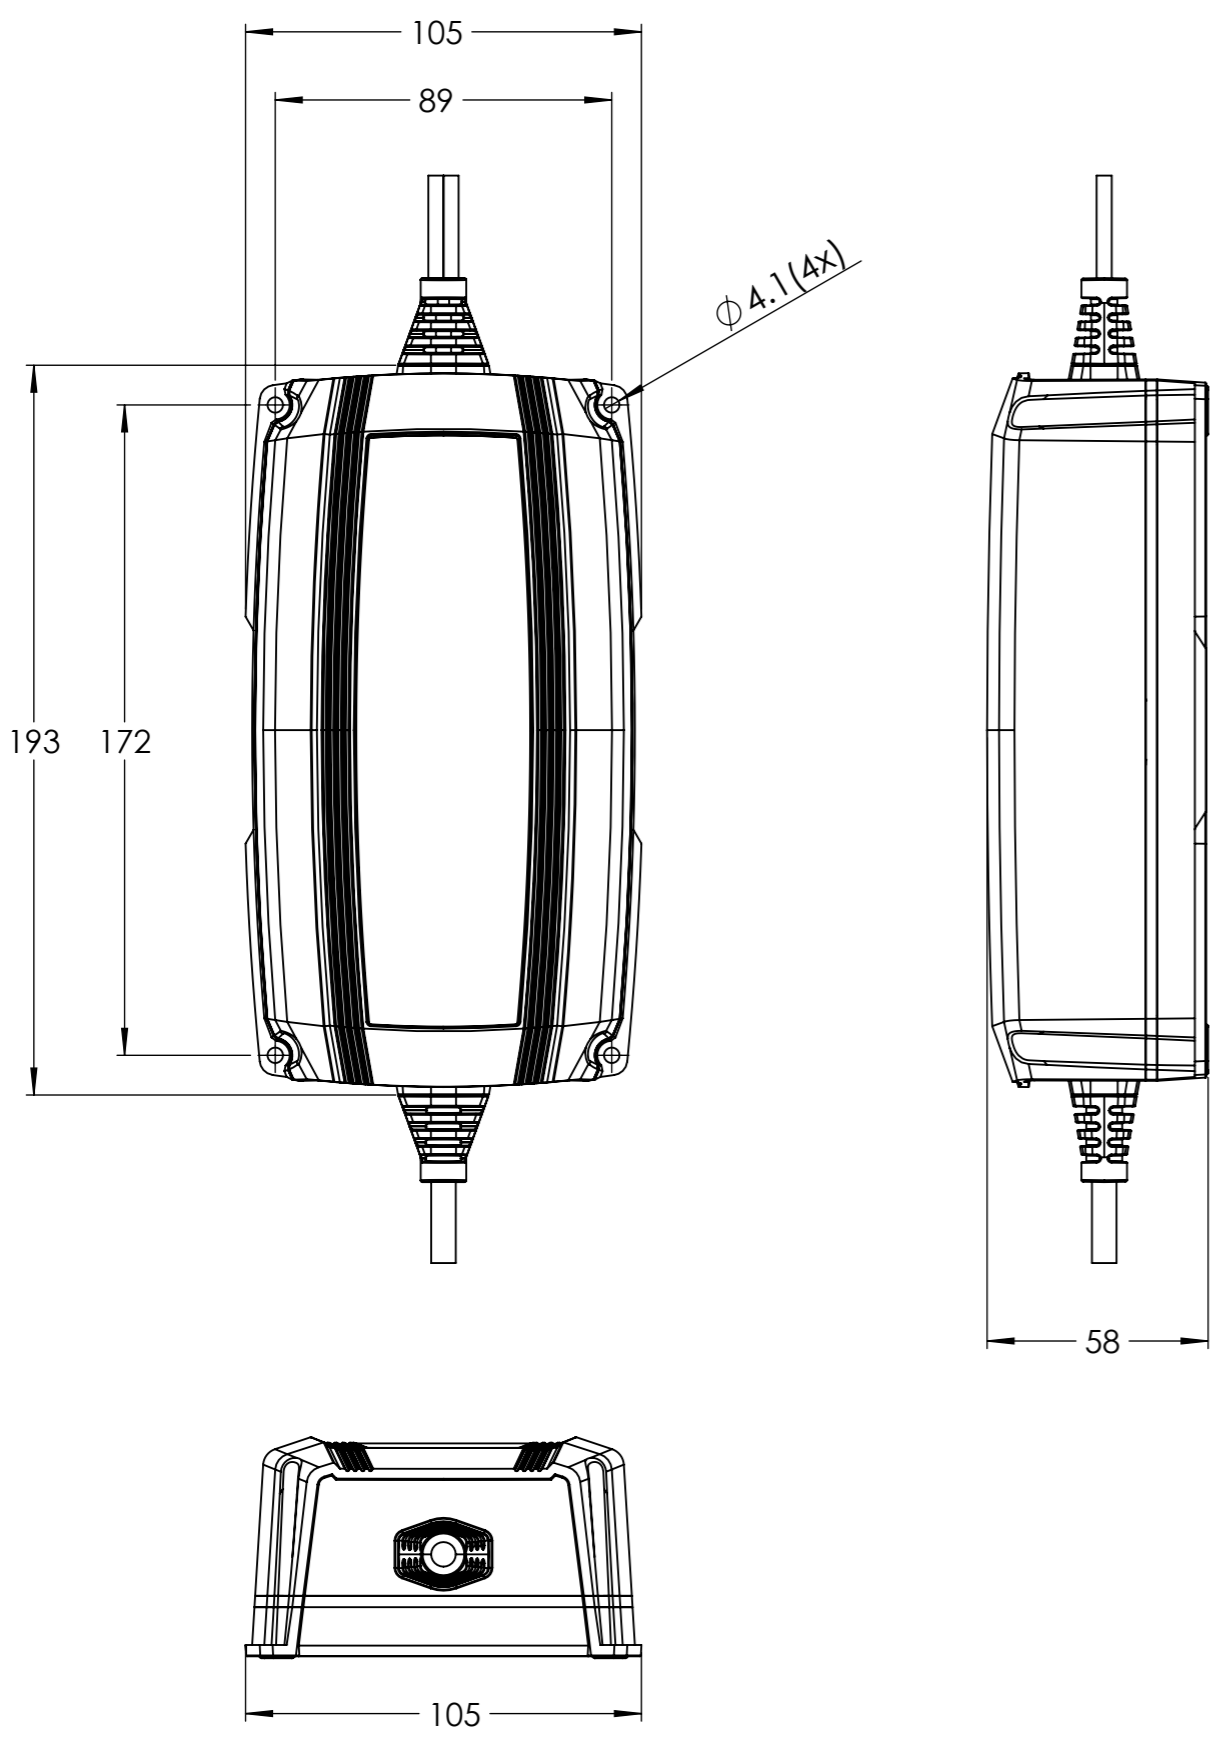

Dimensions in mm

Dimension Drawing - BSC IP65 12/25 24/13

BPC122531064R	Blue Smart IP65 Charger 12/25(1) 230V CEE 7/17 Retail
BPC241331064R	Blue Smart IP65 Charger 24/13(1) 230V CEE 7/17 Retail

Dimensions in mm

Dimension Drawing - BSC IP65 12/10 12/15 24/08	
BPC121031014R	Blue Smart IP65 Charger 12/10(1) 230V AU/NZ Retail
BPC121031024R	Blue Smart IP65 Charger 12/10(1) 230V UK Retail
BPC121031034R	Blue Smart IP65 Charger 12/10(1) 230V CEE 7/16 Retail
BPC121031064R	Blue Smart IP65 Charger 12/10(1) 230V CEE 7/17 Retail
BPC121031104R	Blue Smart IP65 Charger 12/10(1) 120V NEMA 1-15P Retail
BPC121531014R	Blue Smart IP65 Charger 12/15(1) 230V AU/NZ Retail
BPC121531024R	Blue Smart IP65 Charger 12/15(1) 230V UK Retail
BPC121531034R	Blue Smart IP65 Charger 12/15(1) 230V CEE 7/16 Retail
BPC121531064R	Blue Smart IP65 Charger 12/15(1) 230V CEE 7/17 Retail
BPC121531104R	Blue Smart IP65 Charger 12/15(1) 120V NEMA 1-15P Retail
BPC240831014R	Blue Smart IP65 Charger 24/08(1) 230V AU/NZ Retail
BPC240831024R	Blue Smart IP65 Charger 24/08(1) 230V UK Retail
BPC240831034R	Blue Smart IP65 Charger 24/08(1) 230V CEE 7/16 Retail
BPC240831064R	Blue Smart IP65 Charger 24/08(1) 230V CEE 7/17 Retail
BPC240831104R	Blue Smart IP65 Charger 24/08(1) 120V NEMA 1-15P Retail

Dimensions in mm

victron energy
BLUE POWER

Dimension Drawing	
BPC120433014R	Blue Smart IP65s Charger 12/4(1) 230V AU/NZ Retail
BPC120433024R	Blue Smart IP65s Charger 12/4(1) 230V UK Retail
BPC120433034R	Blue Smart IP65s Charger 12/4(1) 230V CEE 7/16 Retail
BPC120433064R	Blue Smart IP65s Charger 12/4(1) 230V CEE 7/17 Retail
BPC120533014R	Blue Smart IP65s Charger 12/5(1) 230V AU/NZ Retail
BPC120533024R	Blue Smart IP65s Charger 12/5(1) 230V UK Retail
BPC120533034R	Blue Smart IP65s Charger 12/5(1) 230V CEE 7/16 Retail
BPC120533064R	Blue Smart IP65s Charger 12/5(1) 230V CEE 7/17 Retail