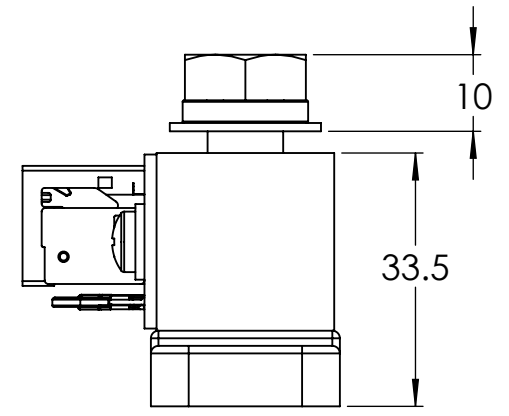

Dimension Drawing - Shunt (BMV)	
BAM030712000	Battery Monitor BMV-712 Smart
BAM030712000R	Battery Monitor BMV-712 Smart Retail
BAM010700000	Battery Monitor BMV-700
BAM020700000	Battery Monitor BMV-700
BAM010700000R	Battery Monitor BMV-700 Retail
BAM020700000R	Battery Monitor BMV-700 Retail
BAM010702000	Battery Monitor BMV-702
BAM010702000R	Battery Monitor BMV-702 Retail
BAM010702200	Battery Monitor BMV-702 BLACK
BAM010702200R	Battery Monitor BMV-702 BLACK Retail

Dimensions in mm

victron energy
BLUE POWER

Learn more about RV batteries we have.