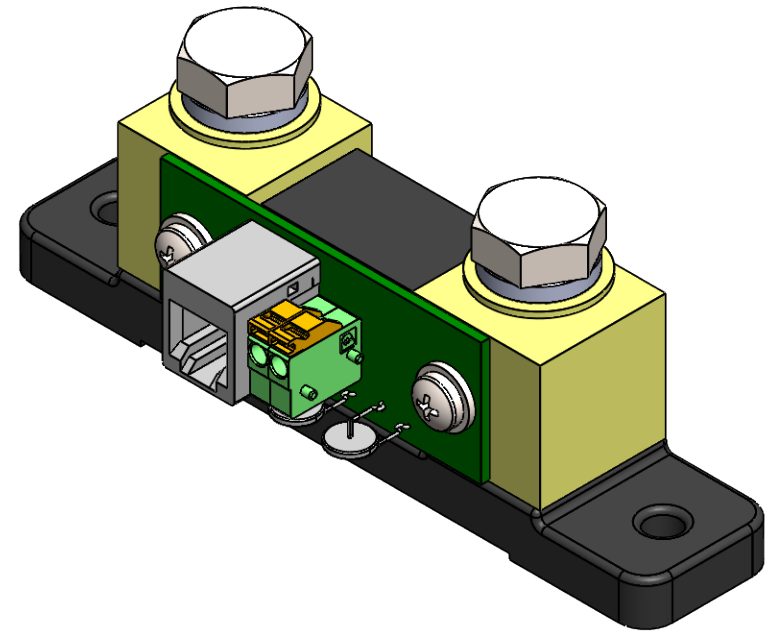

Dimension Drawing - Shunt (BMV)	
BAM030712000	Battery Monitor BMV-712 Smart
BAM030712000R	Battery Monitor BMV-712 Smart Retail
BAM010700000	Battery Monitor BMV-700
BAM020700000	Battery Monitor BMV-700
BAM010700000R	Battery Monitor BMV-700 Retail
BAM020700000R	Battery Monitor BMV-700 Retail
BAM010702000	Battery Monitor BMV-702
BAM010702000R	Battery Monitor BMV-702 Retail
BAM010702200	Battery Monitor BMV-702 BLACK
BAM010702200R	Battery Monitor BMV-702 BLACK Retail

Dimensions in mm

victron energy
BLUE POWER

Learn more about RV batteries we have.