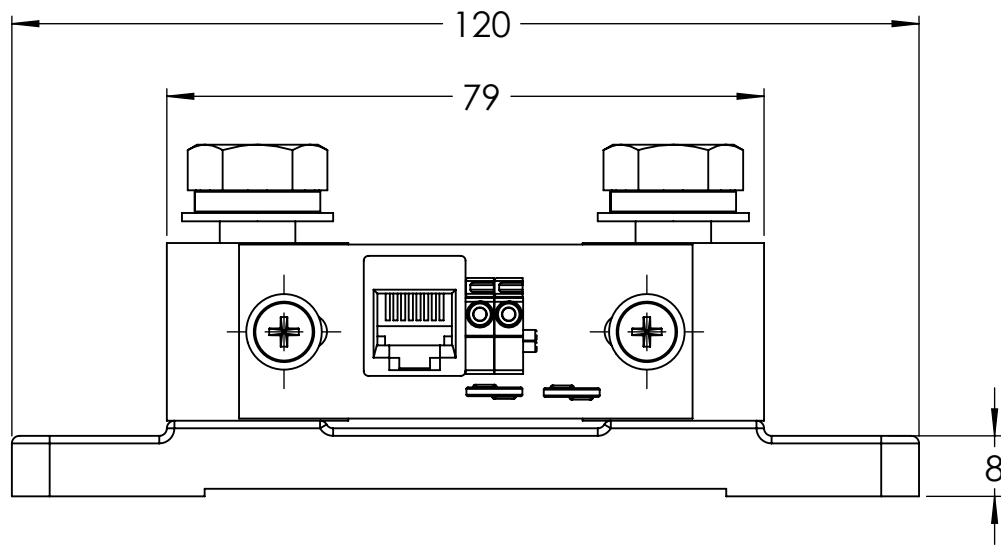

Dimension Drawing - Shunt (BMV)	
BAM030712000	Battery Monitor BMV-712 Smart
BAM030712000R	Battery Monitor BMV-712 Smart Retail
BAM010700000	Battery Monitor BMV-700
BAM020700000	Battery Monitor BMV-700
BAM010700000R	Battery Monitor BMV-700 Retail
BAM020700000R	Battery Monitor BMV-700 Retail
BAM010702000	Battery Monitor BMV-702
BAM010702000R	Battery Monitor BMV-702 Retail
BAM010702200	Battery Monitor BMV-702 BLACK
BAM010702200R	Battery Monitor BMV-702 BLACK Retail

Dimensions in mm

victron energy
BLUE POWER

Learn more about RV batteries we have.