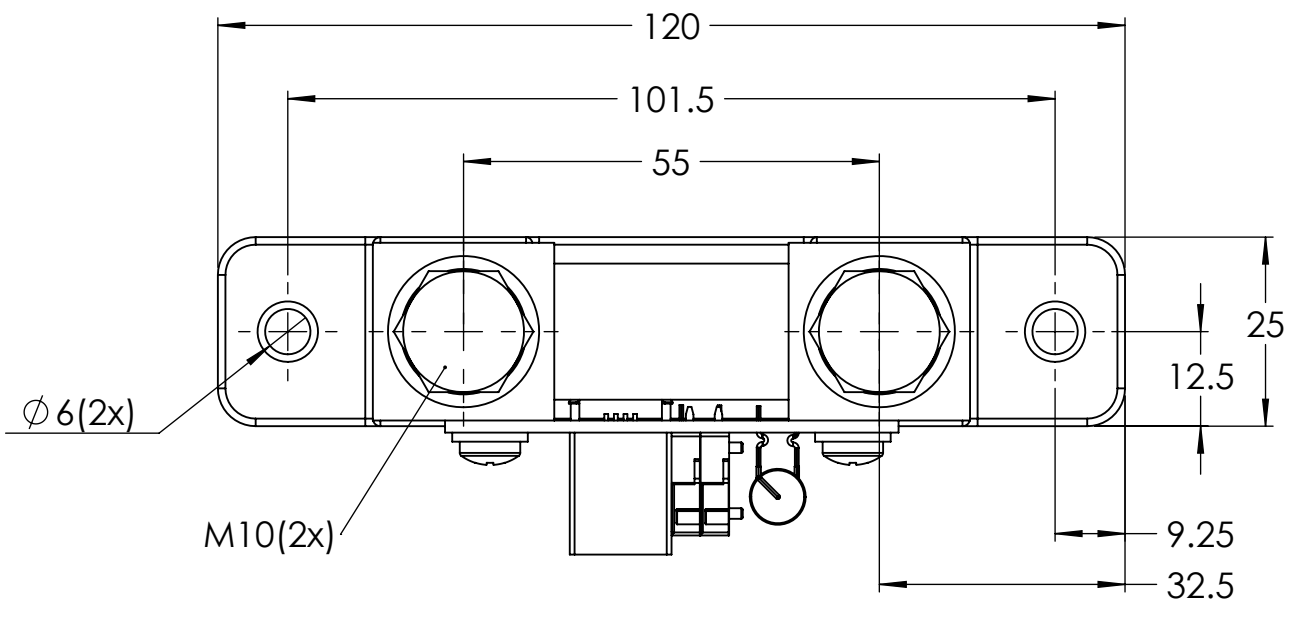

Dimension Drawing - Shunt (BMV)	
BAM030712000	Battery Monitor BMV-712 Smart
BAM030712000R	Battery Monitor BMV-712 Smart Retail
BAM010700000	Battery Monitor BMV-700
BAM020700000	Battery Monitor BMV-700
BAM010700000R	Battery Monitor BMV-700 Retail
BAM020700000R	Battery Monitor BMV-700 Retail
BAM010702000	Battery Monitor BMV-702
BAM010702000R	Battery Monitor BMV-702 Retail
BAM010702200	Battery Monitor BMV-702 BLACK
BAM010702200R	Battery Monitor BMV-702 BLACK Retail

Dimensions in mm

victron energy
BLUE POWER

Learn more about RV batteries we have.