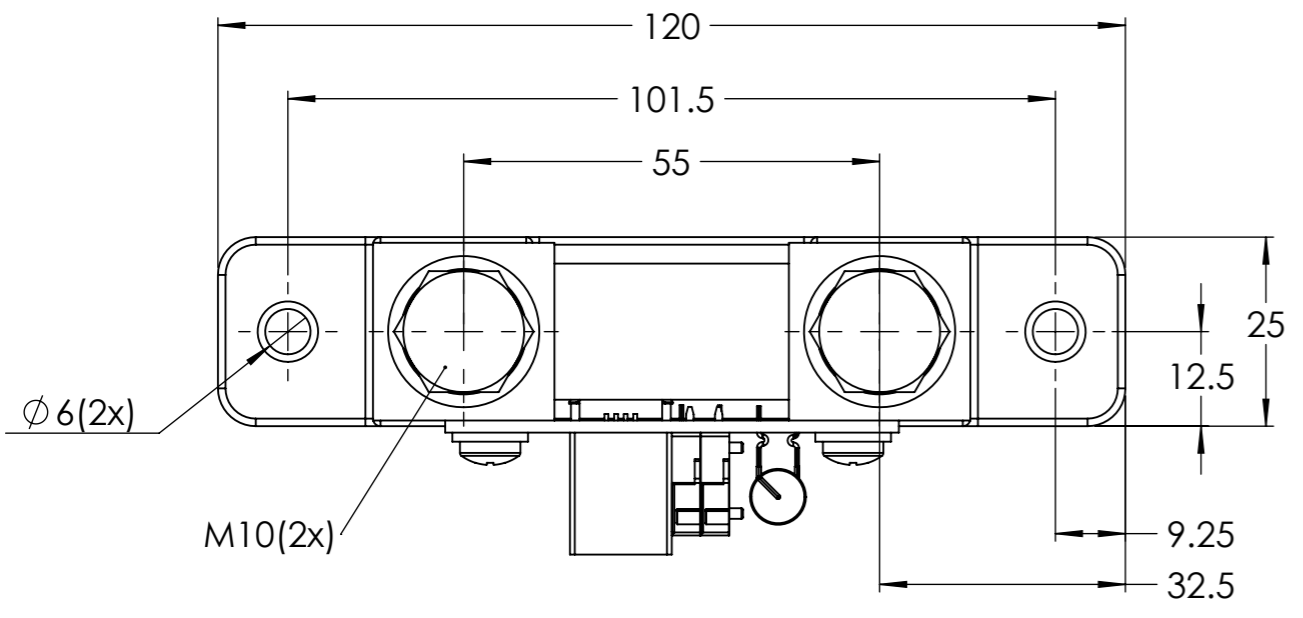

Dimension Drawing - Shunt (BMV)	
BAM030712000	Battery Monitor BMV-712 Smart
BAM030712000R	Battery Monitor BMV-712 Smart Retail
BAM010700000	Battery Monitor BMV-700
BAM020700000	Battery Monitor BMV-700
BAM010700000R	Battery Monitor BMV-700 Retail
BAM020700000R	Battery Monitor BMV-700 Retail
BAM010702000	Battery Monitor BMV-702
BAM010702000R	Battery Monitor BMV-702 Retail
BAM010702200	Battery Monitor BMV-702 BLACK
BAM010702200R	Battery Monitor BMV-702 BLACK Retail

Dimensions in mm

**victron energy**  
BLUE POWER

Learn more about RV batteries we have.

Rev00