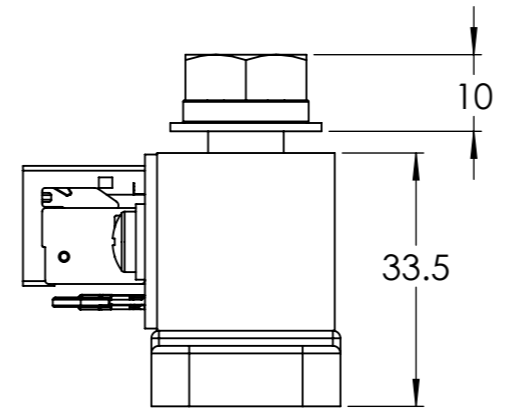

Dimension Drawing - Shunt (BMV)	
BAM030712000	Battery Monitor BMV-712 Smart
BAM030712000R	Battery Monitor BMV-712 Smart Retail
BAM010700000	Battery Monitor BMV-700
BAM020700000	Battery Monitor BMV-700
BAM010700000R	Battery Monitor BMV-700 Retail
BAM020700000R	Battery Monitor BMV-700 Retail
BAM010702000	Battery Monitor BMV-702
BAM010702000R	Battery Monitor BMV-702 Retail
BAM010702200	Battery Monitor BMV-702 BLACK
BAM010702200R	Battery Monitor BMV-702 BLACK Retail

Dimensions in mm

**victron energy**  
BLUE POWER

Learn more about RV batteries we have.

Rev00