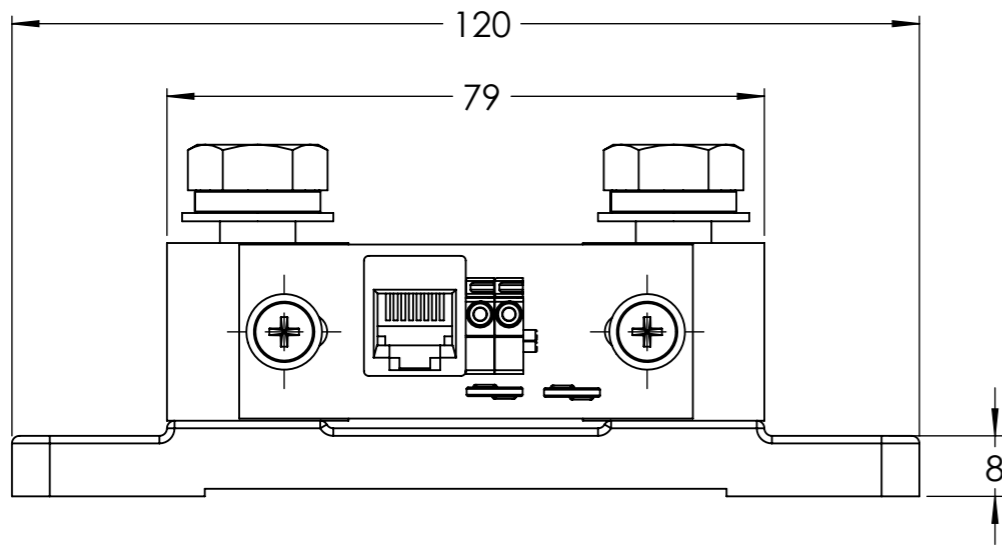

Dimension Drawing - Shunt (BMV)	
BAM030712000	Battery Monitor BMV-712 Smart
BAM030712000R	Battery Monitor BMV-712 Smart Retail
BAM010700000	Battery Monitor BMV-700
BAM020700000	Battery Monitor BMV-700
BAM010700000R	Battery Monitor BMV-700 Retail
BAM020700000R	Battery Monitor BMV-700 Retail
BAM010702000	Battery Monitor BMV-702
BAM010702000R	Battery Monitor BMV-702 Retail
BAM010702200	Battery Monitor BMV-702 BLACK
BAM010702200R	Battery Monitor BMV-702 BLACK Retail

Dimensions in mm

**victron energy**  
BLUE POWER

Learn more about RV batteries we have.

Rev00