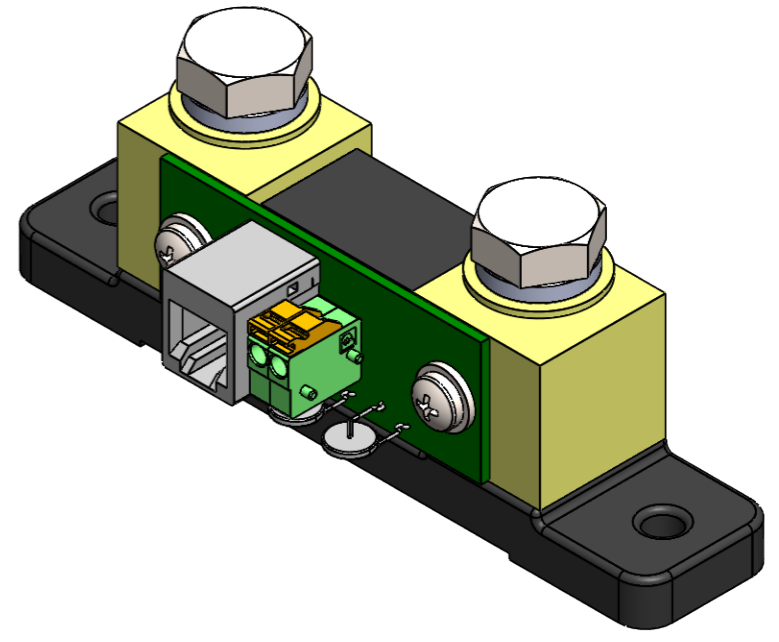

Dimension Drawing - Shunt (BMV)	
BAM030712000	Battery Monitor BMV-712 Smart
BAM030712000R	Battery Monitor BMV-712 Smart Retail
BAM010700000	Battery Monitor BMV-700
BAM020700000	Battery Monitor BMV-700
BAM010700000R	Battery Monitor BMV-700 Retail
BAM020700000R	Battery Monitor BMV-700 Retail
BAM010702000	Battery Monitor BMV-702
BAM010702000R	Battery Monitor BMV-702 Retail
BAM010702200	Battery Monitor BMV-702 BLACK
BAM010702200R	Battery Monitor BMV-702 BLACK Retail

Dimensions in mm

**victron energy**  
BLUE POWER

Learn more about RV batteries we have.

Rev00