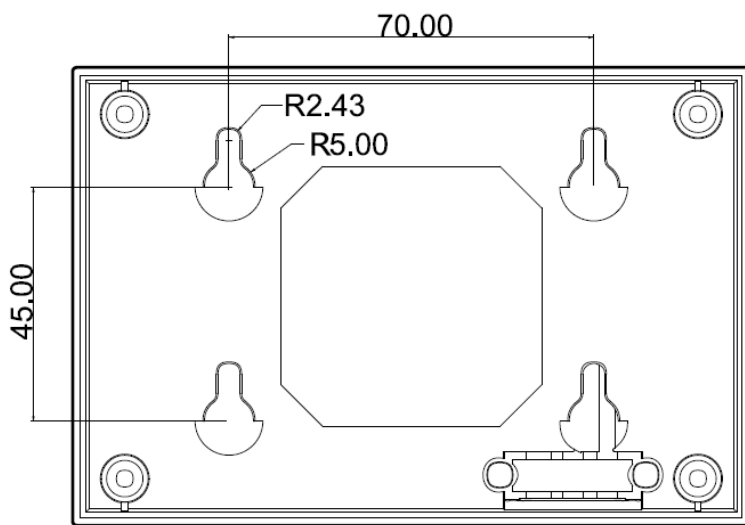

Dimensions in mm

**Dimensions of ASS050500000 Box for Wall Mounting of BMV battery monitor**

Revision : v1.0  
Date : 11-08-2015

Dimensions in mm

**Dimensions of ASS050500000 Box for Wall Mounting of BMV battery monitor**