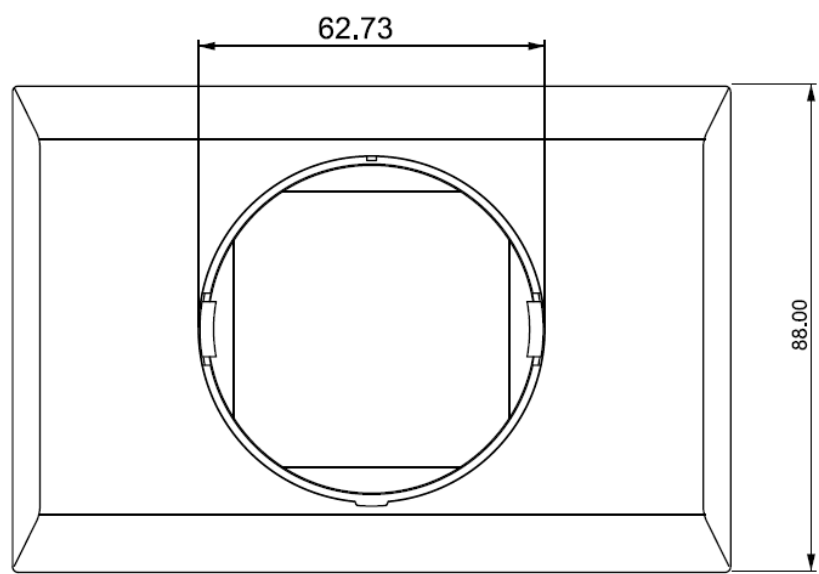

Dimensions in mm

**Dimensions of ASS050500000 Box for Wall Mounting of BMV battery monitor**

Revision : v1.0  
Date : 11-08-2015

Dimensions in mm

**Dimensions of ASS050500000 Box for Wall Mounting of BMV battery monitor**