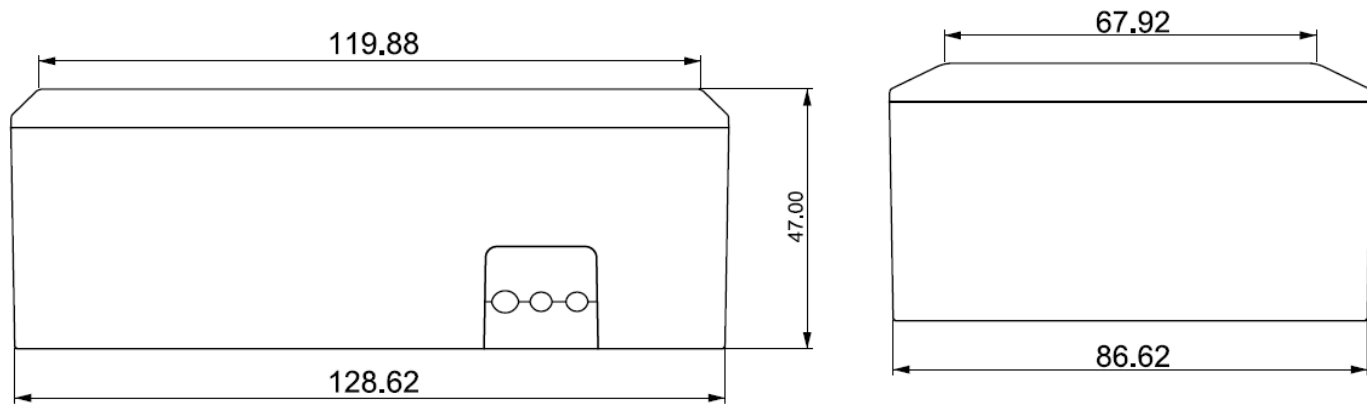

Dimensions in mm

**Dimensions of ASS050500000 Box for Wall Mounting of BMV battery monitor**

Revision : v1.0  
Date : 11-08-2015

Dimensions in mm

**Dimensions of ASS050500000 Box for Wall Mounting of BMV battery monitor**