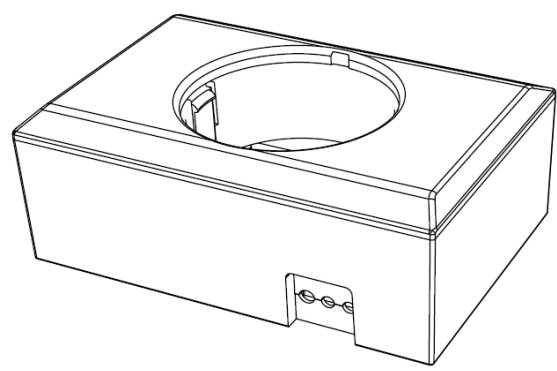

Dimensions in mm

**Dimensions of ASS050500000 Box for Wall Mounting of BMV battery monitor**

Revision : v1.0  
Date : 11-08-2015

Dimensions in mm

**Dimensions of ASS050500000 Box for Wall Mounting of BMV battery monitor**