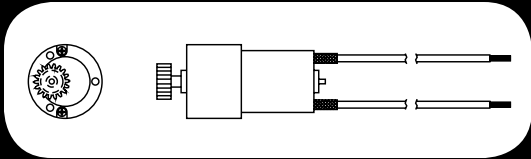

BVB0601-00