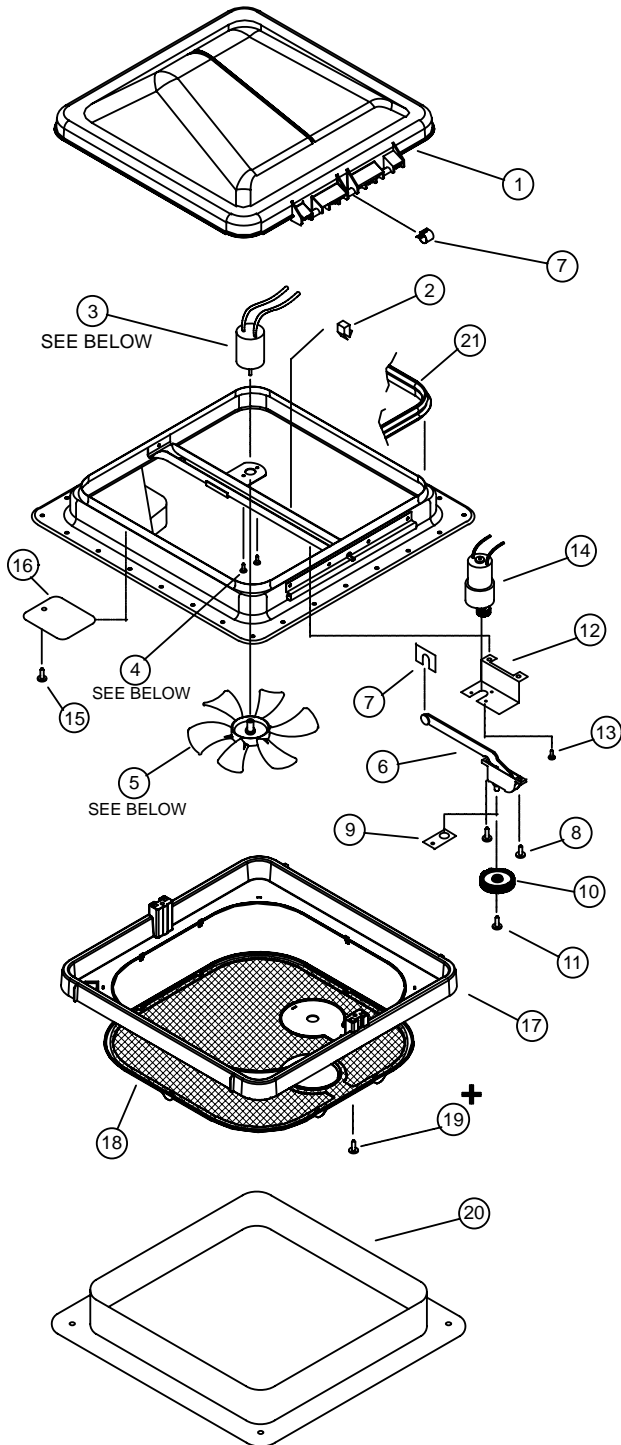

Replacement Parts V2119

12 Volt Powered With Powerlift V2119 Series

Item	Qty	Part #	Description
1	1	BVD0449-A01 BVD0449-A03	White Dome Assembly Smoke Dome Assembly
2	1	VD0117-00	Wire Retainer+
3	1	See Below	12 Volt DC Motor*
4	2	See Below	Machine Screw
5	1	See Below	Fan Blade
6	1	BVD0462-00	Operator
7	1	VD0453-00	Spring Clip
8	2	VD0452-00	#10 - 32 Machine Screw* 25/32"
9	1	VB0384-00	Gear Keeper
10	1	BVD0121-00	Plastic Gear
11	1	V0385-00	#8 - 32 Screw
12	1	BVA0495-46 BVA0495-21 BVA0495-03	White Gear Motor Bracket Almond Gear Motor Bracket Mill Gear Motor Bracket
13	3	VC0270-00	M3 x 6 Metric Screw*
14	1	BVB0601-00	Gear Motor w/Pinion Gear
15	1	C0119-00	#8 Sheet Metal Screw
16	1	V0494-03	Wiring Compartment Cover
17	1	BVC0573-31 BVC0573-41	Birch White Screen Base w/Screen Polar White Screen Base w/Screen
18	1	BVD0434-31 BVD0434-41	Birch White Screen Polar White Screen
19	1	VA0262-00	#8 Sheet Metal Screw*+
20	1	VA0445 TAB	Ceiling Garnish
21	1	BVD0445-01	Dome Seal

*Purchase locally +Omitted on some models

Air Mover Parts

WHAT YOUR MOTOR LOOKS LIKE

	SMOOTH SHAFT WITH FLAT	KNURLED ROUND SHAFT	
4	VA0163-00 FAN BLADE	BVC0466-00 FAN BLADE	BVD0215-00 FAN BLADE
3	#4-40 MACHINE SCREW	#4-40 MACHINE SCREW	M2.6 MACHINE SCREW
2	VA0164-00 MOTOR	BVC0468-01 MOTOR	BVD0218-00 MOTOR
	NO LONGER AVAILABLE USE BVD0218-00 & BVD0215-00	NO LONGER AVAILABLE USE BVD0218-00 & BVD0215-00