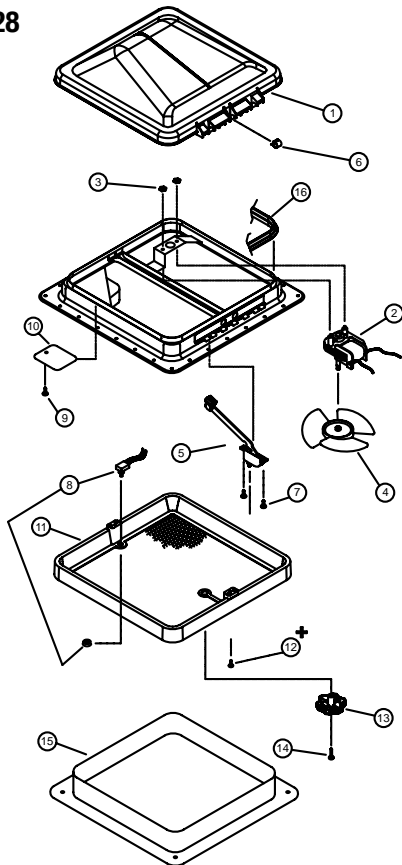

ROOF VENTADOMES 110 VOLT POWERED

- 110 Volt Motor
- 14¹/₄" x 14¹/₄" Rough Opening
- Extra Strong Galvanized Steel Roof Flanges
  - Mill Finish Standard
  - Painted Available
- Screw-in or Clamp-in Option
- Telescopic Garnish For Easy Trim Out (Sold Separately)
- Dome Color and Style Options
  - New Aerodynamic Polypropylene
  - White or Smoke
- Radius Corner Screen Frame Design
- Single Piece Screen Construction
  - Birch White or Polar White
- Canadian Listed

Replacement Parts

V2128

White Cover multi pack Carton Qty: 5

V2128-511-00

- 110 Volt
- White cover (wedge shape)
- Mill finish flange (screw-in)
- Birch white screen frame

V2128-611-00

- 110 Volt
- White cover (wedge shape)
- Mill finish flange (screw-in)
- Polar white screen frame

Smoke Cover multi pack Carton Qty: 5

V2128-513-00

- 110 Volt
- Smoke cover (wedge shape)
- Mill finish flange (screw-in)
- Birch white screen frame

V2128-613-00

- 110 Volt
- Smoke cover (wedge shape)
- Mill finish flange (screw-in)
- Polar white screen frame

Item	Qty	Part #	Description
1	1	BV0449-A01 BV0449-A03	White Dome Assembly Smoke Dome Assembly
2	1	BCD0190-00	UL/CSA Listed Motor
3	2	C0159-00	#8 - 32 Hex Nut*
4	1	BVA0311-02	Fan Blade
5	1	BVD0462-00	Operator, Knob, Screw (Items 5, 13, 14)
6	1	VD0453-00	Spring Clip
7	2	VD0452-00	#10 - 32 Machine Screw* 25/32"
8	1	BV0199-03	Push Button Switch w/Knurled Nut
9	1	C0119-00	#8 Sheet Metal Screw*
10	1	V0494-02	Wiring Compartment Cover
11	1	BVA0444-32 BVA0444-42	Birch White Screen Frame Polar White Screen Frame
12	1	VA0262-00	#8 Sheet Metal Screw*+
13	1	BVD0421-00	Plastic Operator Knob
14	1	V0423-01	#8 - 32 Machine Screw*
15	1	VA0445TAB	Ceiling Garnish
16	1	BVD0455-01	Dome Seal

*Purchase locally. +Omitted on some models.

VA0445 Ceiling Garnish

For Radius Corner 14¹/₄" x 14¹/₄" Roof Ventadomes

Part Number	Birch White	Polar White	Roof Thickness	Leg Length	Ctn Qty
VA0445	-25	-33	1¹/₈" - 2¹/₄"	1¹/₈"	84
VA0445	-26	-34	2¹/₈" - 3¹/₄"	2¹/₈"	48
VA0445	-27	-35	3¹/₈" - 4¹/₄"	3¹/₈"	34
VA0445	-28	-36	4¹/₈" - 5¹/₄"	4¹/₈"	24
VA0445	-29	-37	5¹/₈" - 6¹/₄"	5¹/₈"	20

Garnish sold separately. (Example of complete part number: VA0445-25)