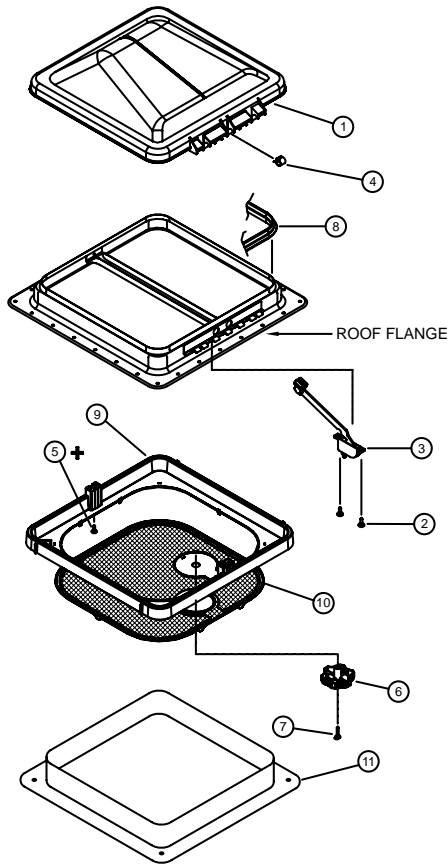

Garnish sold separately. (Example of complete part number: VA0445-25)

V2092 Replacement Parts

Non-powered w/plastic cover V2092 Series

Item	Qty	Part No.	Description
1	1	BVD0449-A01 BVD0449-A03	White Dome Assembly Smoke Dome Assembly
2	2	VD0452-00	#10-32 Machine Screw ²⁵ / ₃₂ "
3	1	BVD0462-00	Operator, Knob, Screw (Items 3, 6,7)
4	1	VD0453-00	Spring Clip
5	2	VA0262-00	#8 Sheet Metal Screw*+
6	1	BVD0421-00	Plastic Operator Knob
7	1	V0423-01	#8-32 Machine Screw*
8	1	BVD0455-01	Dome Seal
9	1	BVC0573-31 BVC0573-41	Birch White Screen Base w/Screen Polar White Screen Base w/Screen
10	1	BVD0434-31 BVD0434-41	Birch White Screen Polar White Screen
11	1	VA0445TAB	Ceiling Garnish