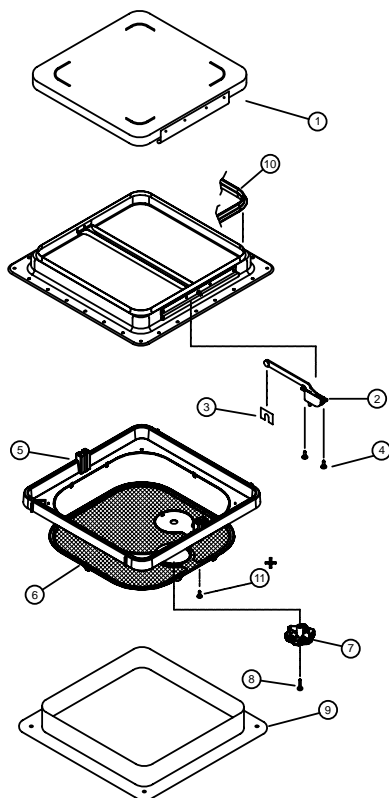

V2110 Replacement Parts

Non-powered w/metal cover V2110 Series

Item	Qty	Part No.	Description
1	1	BV0534-00	Mill Dome Assembly
2	2	BV0115-04	Operator, Knob, Screw (Items 2, 7, 8)
3	1	BVA0280-00	Friction Clip
4	2	C0132-00	#10-32 Machine Screw ⁷/₁₆"
5	1	BVC0573-31 BVC0573-41	Birch White Screen Base w/Screen Polar White Screen Base w/Screen
6	1	BVD0434-31 BVD0434-41	Birch White Screen Polar White Screen
7	1	BVD0421-00	Plastic Operator Knob
8	1	V0423-01	#8-32 Machine Screw*
9	1	VA0445TAB	Ceiling Garnish
10	1	BVD0455-01	Dome Seal
11	2	VA0262-00	#8 Sheet Metal Screw *+

*Purchase locally. +Omitted on some models.