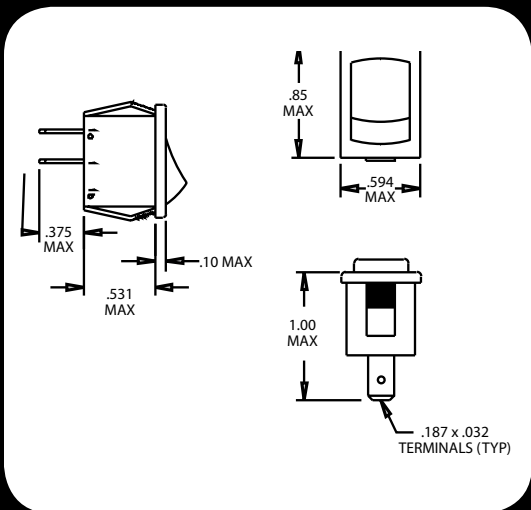

BL0108, BL0816, BL0117, BL0123-00