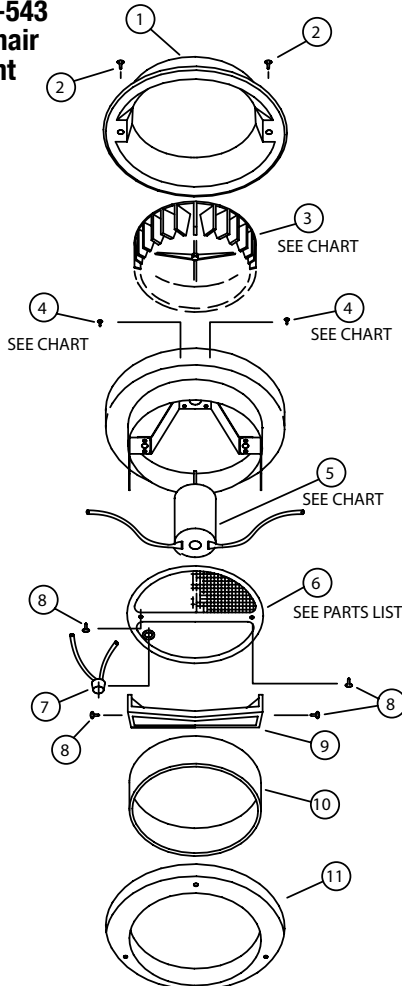

VP-543 Vanair Vent