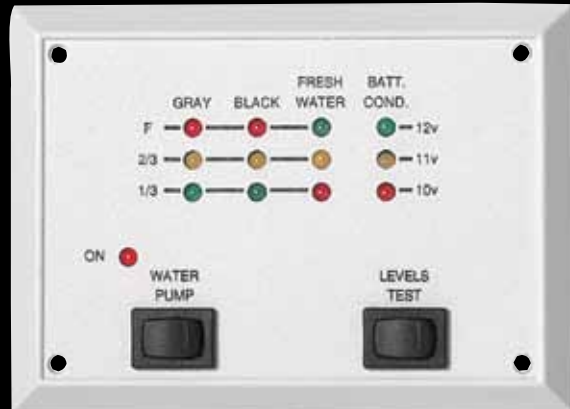

MONITORING SYSTEMS

Wall Mounted Monitoring Systems or Installed in "B" Series Range Hood
Easy-to-Read Display Shows Tank Levels with Simple Press of a Switch
High-quality Circuit Boards (standard and adjustable)
Two Wire or Conventional Four Wire Designs
Designs Available to Accommodate a Range of Functions:

- Levels in 2 or 3 Holding Tanks
- Level in Fresh Water Tank
- Condition of Main and/or Auxiliary Battery
- Levels in 1 or 2 LP Tanks
- Water Pump On/Off Switch
- Water Heater On/Off Switch
- Generator On/Off Switch
- Digital Hour Meter

Tank Resistor Harnesses and Holding Tank Probes Sold Separately

Please contact your Ventline Sales Representative to determine which panel best fits your customer's application, for product part numbers and parts information.

Wall Mount Monitor Panels

L9302