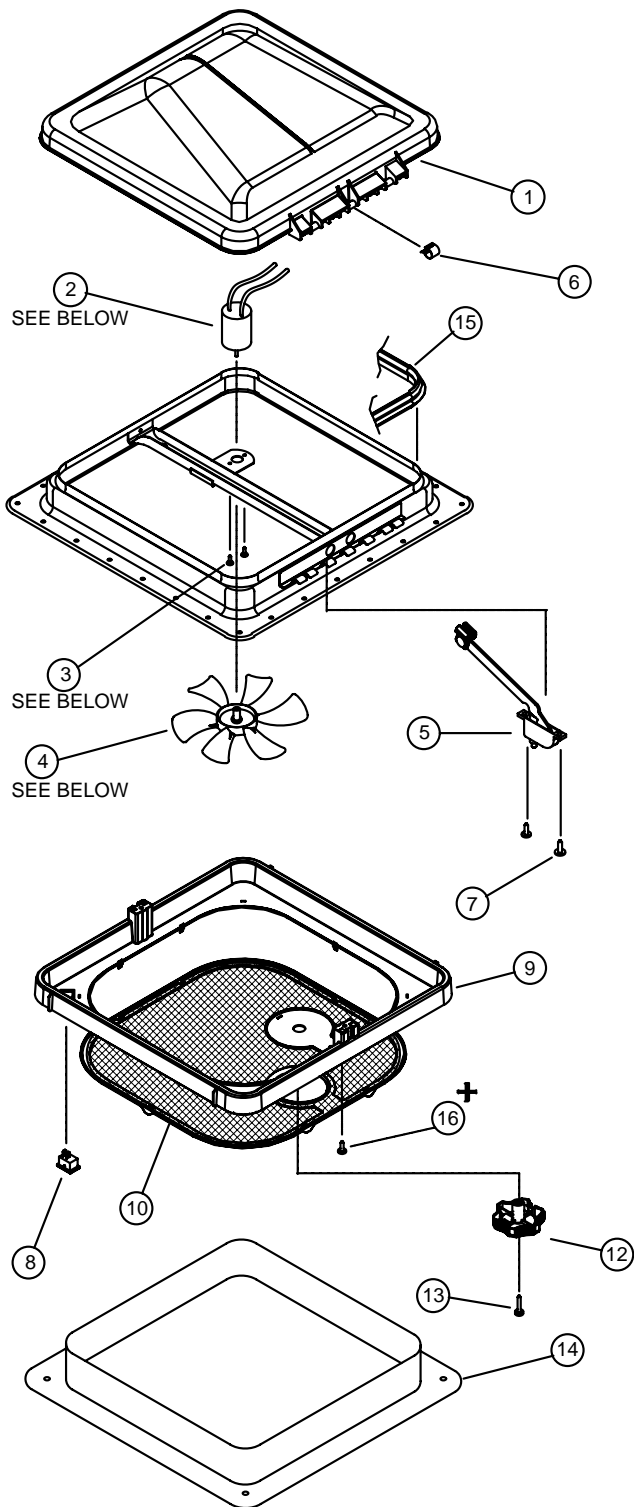

Garnish sold separately. (Example of complete part number: VA0445-25)

V2094 Replacement Parts

12 Volt Powered V2094 Series

Item	Qty	Part No.	Description
1	1	BVD0449-A01 BVD0449-A03	White Dome Assembly Smoke Dome Assembly
2	1	See Below	12 Volt DC Motor
3	2	See Below	Machine Screw
4	1	See Below	Fan Blade
5	1	BVD0462-00	Operator, Knob, Screw (Items 5, 12, 13)
6	1	VD0453-00	Spring Clip
7	2	VD0452-00	#10-32 Machine Screw* ²⁵ / ₃₂ "
8	1	BL0108-00	Mini Rocker Switch
9	1	BVC0573-31 BVC0573-41	Birch White Screen Base w/Screen Polar White Screen Base w/Screen
10	1	BVD0434-31	Birch White Screen
11		BVD0434-41	Polar White Screen
12	1	BVD0421-00	Plastic Operator Knob
13	1	V0423-01	#8-32 Machine Screw*
14	1	VA0445TAB	Ceiling Garnish
15	1	BVD0455-01	Dome Seal
16	2	VA0262-00	#8 Sheet Metal Screw*+