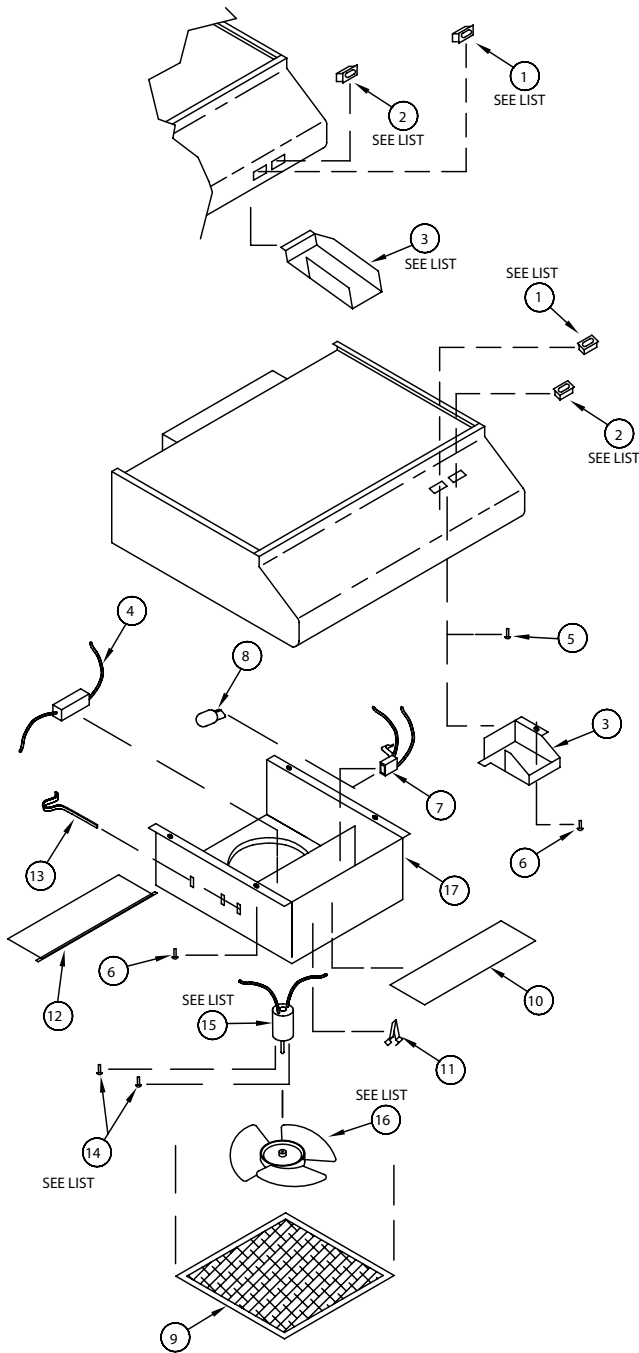

20" Width Complete Part # Pebble

PH21-20A-2
PH21-20B-2
PH21-20W-2
Smooth
PH21-S20B-2
PH21-S20W-2
PH21-S20S-2

22" Width Complete Part # Pebble

PH21-22A-2
PH21-22B-2
PH21-22W-2
Smooth
PH21-S22B-2
PH21-S22W-2
PH21-S22S-2

24" Width Complete Part # Pebble

PH21-24A-2
PH21-24B-2
PH21-24W-2
Smooth
PH21-S24B-2
PH21-S24W-2
PH21-S24S-2

"P" Series Replacement Parts

"P" Series Powered Range Hood

Item	Qty	Part #	Description
1	1	BL1196-00 BL1197-00	Black Lamp Switch (Rocker) White Lamp Switch (Rocker)
2	1	See Table	Fan Switch (Rocker)
3	1	CA0461-02 CD0289-01	Wiring Cover (Rocker switches in nose top) Wiring Cover (Rocker switches in nose front)
4	1	L7318-00	Resistor (2 Speed Fan Only)
5	1	C0120-00	Green Ground Screw
6	5	C0119-00	#8 x 3/8" Sheet Metal Screw*
7	1	BCB0267-02	Lamp Socket
8	1	VA0415-00	#921 Lamp Bulb*
9	1	BCC0246-00 BCC0248-00	Aluminum Grease Filter, Charcoal Grease Filter for Ductless Range Hoods
10	1	BCC0179-00	Lamp Lens
11	1	BCC0245-00	Filter/Lens Retainer
12	1	BCA0472-00	Plastic Damper (N/A for ductless models)
13	1	C0488-00	Damper Lock Spring (N/A for ductless models)
14	2	See Table	Machine Screw*
15	1	See Table	12 Volt DC Motor
16	1	See Table	Fan Blade
17	1	Consult Factory	Blower Housing