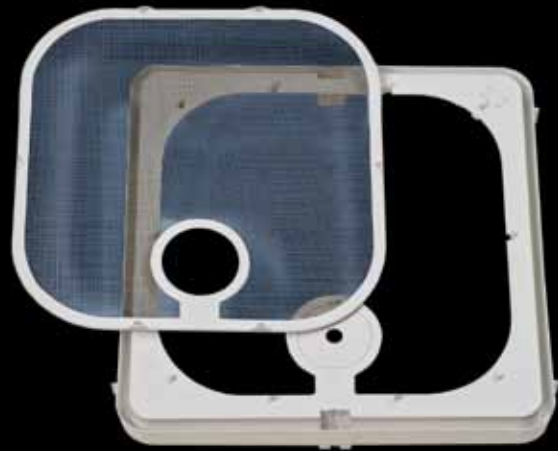

ROOF VENTADOMES CEILING GARNISH, REPLACEMENT SCREENS

BVC0573

VA0445 Ceiling Garnish

For Radius Corner 14¹/₄" x 14¹/₄" Roof Ventadomes

Birch White	Polar White	Leg Length	Carton Qty	Roof Thickness V2092, V2094	Roof Thickness V2119, V2128	Roof Thickness Northern Breeze
-25	-33	1¹/₈"	84	7⁷/₈" - 2"	1¹/₈" - 2¹/₄"	1¹/₂" - 2¹/₂"
-26	-34	2¹/₈"	48	1⁷/₈" - 3"	2¹/₈" - 3¹/₄"	2¹/₂" - 3¹/₂"
-27	-35	3¹/₈"	34	2⁷/₈" - 4"	3¹/₈" - 4¹/₄"	3¹/₂" - 4¹/₂"
-28	-36	4¹/₈"	24	3⁷/₈" - 5"	4¹/₈" - 5¹/₄"	4¹/₂" - 5¹/₂"
-29	-37	5¹/₈"	20	4⁷/₈" - 6"	5¹/₈" - 6¹/₄"	5¹/₂" - 6¹/₂"

Ceiling garnish sold separately. (Example of complete part number: VA0445-25)

Screen Frames

For 14¹/₄" x 14¹/₄" Roof Ventadomes

Birch White	Polar White	Used on Radius Corner Vents
Screen Frame assembly (Screen base with removable screen)		
BVC0573-31	BVC0573-41	V2092 & V2110
BVC0573-31R	BVC0573-41R	V2094
BVC0573-32	BVC0573-42	V2119
Removable Screen (Without screen base)		
BVD0434-31	BVD0434-41	Removable Screen Portion

Screen Frames

For 14¹/₄" x 14¹/₄" Roof Ventadomes (110 Volt)

Birch White	Polar White	Used on Radius Corner Vents
BVA0444-32	BVA0444-42	V2128