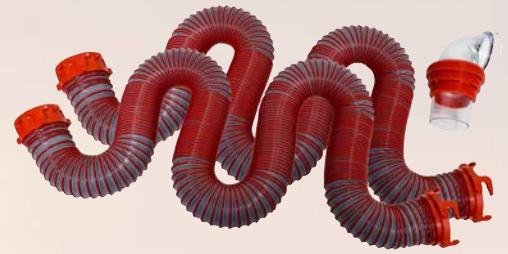

Viper™ Sewer Hose Kits and Extension

- 25 mil TPE material with UV protection
- Durable, 135 mil protective beading
- Springs back when compressed
- Stays flexible down to -20°F and has a maximum temperature of 150°F
- Hoses collapse for easy storage (15' to 80", 10' to 50")
- 15' Kit includes a 15' hose with rotating fittings and a clear 90° sewer adapter
- 20' Kit includes two 10' hoses with rotating fittings and a clear 90° sewer adapter