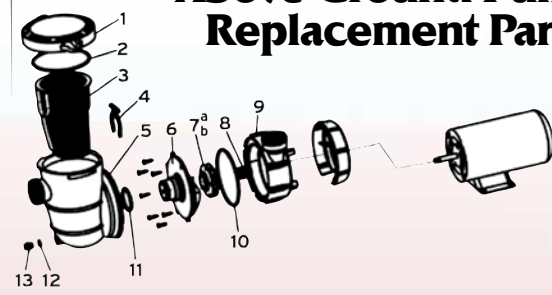

Above Ground Pump Replacement Parts

		Ref#	Ctn.	Qty.
B8380	See Through Strainer Pump Cover for B8375 & B8376	1	1	
B8381	Pump Cover O-Ring for B8375 & B8376	2	1	
B8382	Pump Basket for B8375 & B8376	3	1	
B8383	Strainer Housing Retainer Clip for B8375 & B8376	4	1	
B8384	Strainer Housing for B8375 & B8376	5	6	
B8385	Pump Cover for B8375 & B8376	6	1	
B8386	Impeller for 3/4 HP - B8375	7a	1	
B8387	Impeller for 1 HP - B8376	7b	1	
B8388	Pump Seal for B8375 & B8376	8	1	
B8389	Pump Housing for B8375 & B8376	9	1	
B8390	O-Ring for Pump Housing - B8375 & B8376	10	1	
B8391	O-Ring for Pump Cover - B8375 & B8376	11	1	
B8392	O-Ring for Pump Drain Plug - B8375 & B8376	12	1	
B8393	Strainer Drain Plug for B8375 & B8376	13	1	

In Ground Pump Replacement Parts

		Ctn.	Qty.
B2801	Strainer/Pump Housing for B8313	1	
B2802	Diffuser O-Ring for B8313	1	
B2803	Diffuser for B8313	1	
B2804	1-1/2 HP Impeller for B8313	1	
B2805	Seal Plate O-Ring for B8313	1	
B2806	Seal Plate for B8313	1