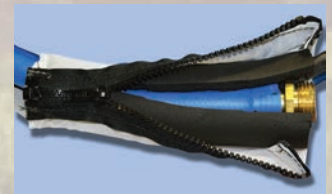

Diverter Valve

- Replacement winterization valve
- Lead-free

		Ctn. Qty.
P23401LF	Diverter Valve, Brass, 1/2", MPT x MPT x FPT, Bulk	20

Nipple

- Converts FPT thread to MPT
- Use PTFE tape on threads

		Ctn. Qty.
P23406	Nipple, 1/2", Plastic, MPT x MPT, Bulk	100

Heated Water Hose

- Heated fresh water supply hose provides smooth flowing drinking water in sub-zero temperatures
- The heating source is self-regulating and supplies additional heat as needed as the temperature drops - thermostat is not required
- Hose operates at 120VAC
- Lighted electrical plug
- Drinking water safe
- Zippered installation cuffs at each end for added freeze protection

		Ctn. Qty.
W01-5315	Heated Water Hose, 90 Watts, 1/2" x 15', Blue	2
W01-5325	Heated Water Hose, 150 Watts 1/2" x 25', Blue	2
W01-5350	Heated Water Hose, 300 Watts, 1/2" x 50', Blue	2

Heating Element

- Self-regulating design allows cables to become warmer as temperature becomes colder and eliminates overheating
- Lighted electrical plug
- For indoor and outdoor use
- ETS listed

		Ctn. Qty.
W01-1572	Heating Element, 15'	6
W01-1573	Heating Element, 25'	6
W01-1574	Heating Element, 50'	6