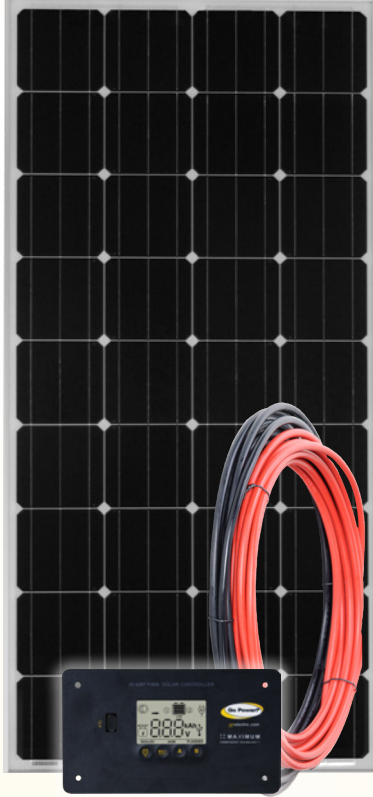

SOLAR

SINGLE-PANEL KITS

WHAT IS A SOLAR KIT?

Go Power! kits contain a solar panel, solar controller, mounting hardware and cables, and are ideal for simply charging your RV battery.

OVERLANDER KIT

Our most popular kit, the Overlander now has 10 extra watts of power to keep your batteries healthy and charged. Features a 25-year power-output warranty.

WATTS	AMPS
170	8.9
CONTROLLER	
30 amp PWM solar controller	
WEIGHT & DIMENSIONS	
26.4 lb 59.1 x 26.3 x 1.58 in	

RETREAT KIT

Our most efficient charging kit, the Retreat is ideal for campers/rooftop where space is limited. Features a 25-year power output warranty.

WATTS	AMPS
100	5.4
CONTROLLER	
30 amp PWM solar controller	
WEIGHT & DIMENSIONS	
17.6 lb 47.09 x 21.46 x 1.38 in	

EXPANSION KITS

Add more power to the OVERLANDER and RETREAT kits. Expansion kits include solar panel, mounting hardware, and MC4 branch connectors. Features a 25-year power output warranty.

EXPANSION KITS	AMPS	WATTS	WEIGHT	DIMS
OVERLANDER-E	8.9	170	26.4 lb	59.1 x 26.3 x 1.58 in
RETREAT-E	5.4	100	17.6 lb	47.09 x 21.46 x 1.38 in

ECO SERIES KITS

Compact, roof-mounted kits. Ideal for trickle-charging in the off-season or for charging a smaller battery bank. 80W and 20W kits include digital controller, 25' of cable, and all mounting hardware.