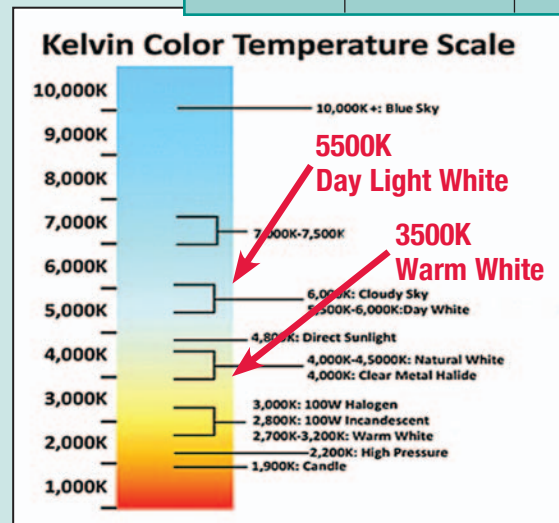

13 Diode LED bulb for 906/921 Replacement

Wedge Mount connector recommended for side, hanging, or overhead applications where 360 degree light output is needed. Built-in surge protection, 5500 Kelvin or daylight white color scheme. 215 Lumen, 0.19 Amp draw.