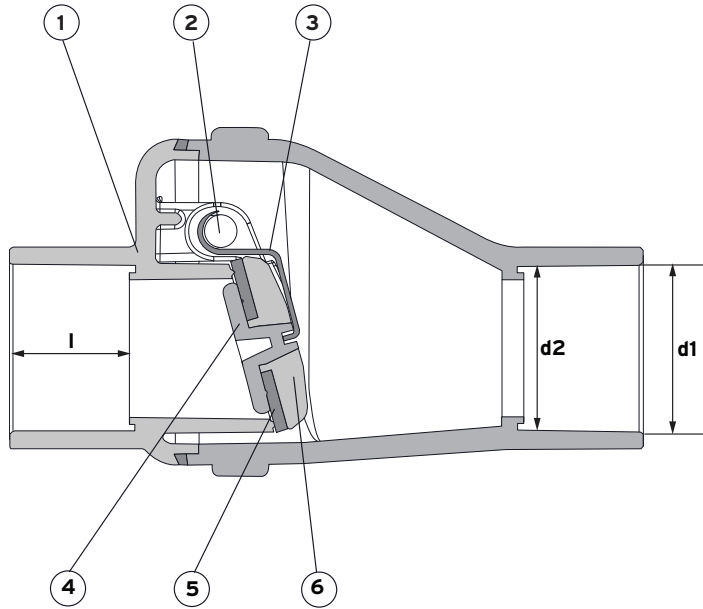

SPECIFICATIONS - SWING/SPRING COMBO CHECK VALVES

SPECIFICATION OF MATERIAL

ITEM	PARTS	MATERIAL
1	BODY	PVC, WHITE OR CLEAR
2	SHAFT	NORYL GFN3
3	SPRING	316 STAINLESS STEEL
4	SEAL RETAINER	PVC WHITE
5	SEAL	BUNA, 40 SHORE
6	GATE	PVC WHITE

ANSI SOCKET SWING/SPRING CHECK VALVES

SIZE	l (min)	d1	d2
1/2"	0.688	0.848	0.836
3/4"	0.719	1.058	1.046
1"	0.895	1.325	1.310
1-1/2"	1.094	1.912	1.894
2"	1.156	2.387	2.369
3"	1.875	3.516	3.492

FLOW VS. PRESSURE DROP

1-1/2" COMBO CHECK VALVES

FLOW RATE (GPM)	0	10	20	30	40	50	60	70	80	90	100
PSI DROP (ΔP)	0.00	0.40	0.52	0.63	0.76	0.90	1.08	1.26	1.46	1.70	1.88

Air Temp = 75 Deg. F   Water Temp = 82 Deg. F   TDS = 390 ppm

2" COMBO CHECK VALVES

FLOW RATE (GPM)	0	10	20	30	40	50	60	70	80	90	100	110	120	130	140	150
PSI DROP (ΔP)	0.00	0.25	0.33	0.38	0.45	0.51	0.56	0.59	0.61	0.65	0.67	0.70	0.72	0.78	0.85	0.94

Air Temp = 78 Deg. F   Water Temp = 82 Deg. F   TDS = 390 ppm

3" COMBO CHECK VALVES

FLOW RATE (GPM)	0	10	20	30	40	50	60	70	80	90	100	110	120	130	140	150	160	170	180
PSI DROP (ΔP)	0.00	0.04	0.04	0.04	0.05	0.05	0.06	0.06	0.07	0.07	0.08	0.09	0.10	0.11	0.13	0.14	0.15	0.17	0.17

Air Temp = 78 Deg. F   Water Temp = 84 Deg. F   TDS = 390 ppm