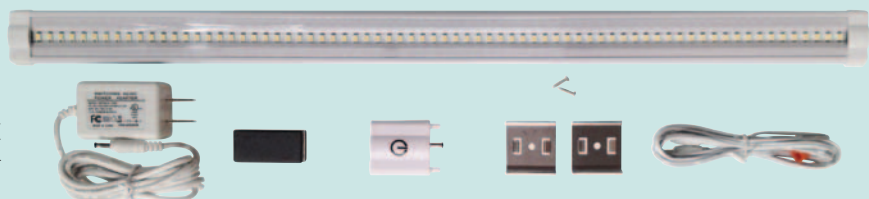

Works on direct 12v power or includes a 110v converter for AC plug in. Very nice bright light with wide beam angle. 18" x 3" x 1.5", 410 Lumen/.21 Amp draw. 5500K Daylight white.

52631

LED Lights - Innovative lighting product to save time, energy, and money - Diamond Group