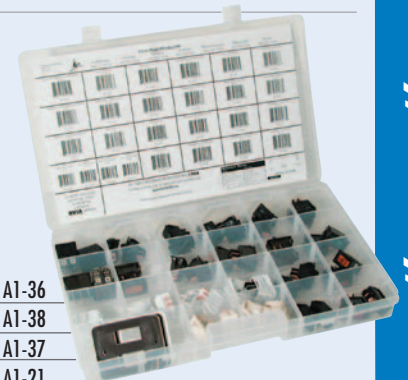

TOTE 46 Piece Set

This 46 piece set has many common appliance and slide-out applications and some hard-to-find ones as well. The perfect addition to service departments or mobile service trucks.

UST2 . . . . . 46 Piece Tote

CONTAINS 2 EACH OF THE FOLLOWING:

S4-15	B1-18 N	C1-26 U	F1-12	D1-27 U	A1-36
17-15B	ZU-07-14	C1-53 U	A1-33	G1-14 U	A1-38
S4-36	B1-10 U	C1-41 U	F1-93	G1-11U	A1-37
		C1-86 U	F1-89	UU-15	A1-21

CONTAINS 1 EACH OF THE FOLLOWING:

P7201	P7215	P7218	P7258