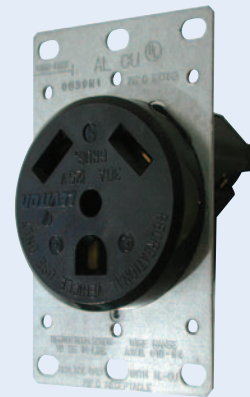

30A RECEPTACLE

30 Amp, 125 Volt, NEMA TT-30R, 2 Pole, 3-Wire, Flush Mounting Receptacle, Straight Blade, Industrial Grade, Grounding, Side Wired, Steel Strap, Black.

- **3830** . . . . . Receptacle w/Plate
- **52398** . . . . . Standard Cover, Ivory
- **52399** . . . . . Standard Cover, White