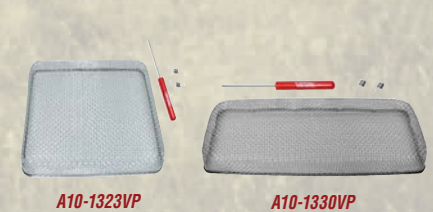

Ctn.	Qty.
A10-1300VP	RV Furnace Screen, 4.1" x 7.5" x 1.3" Fits Most Coleman®, Suburban, Sol-Aire, and Hydro Flame® Furnace Vents	6	
A10-1301VP	RV Furnace Screen, 2.8" x 1.2" Fits Most Duo-Therm® and Suburban Furnace Vents (2 Pack)	6	
A10-1302VP	RV Furnace Screen, 4.5" x 4.88" x 1.3" Fits Atwood® Hydro Flame® 8500 Series Furnace Vents with Access Doors	6	
A10-1303VP	RV Furnace Screen, 6.15" x 1.3" Fits Suburban DD Series Furnace Vents	6	
A10-1304VP	RV Furnace Screen, 3.6" x 1.3" Fits Atwood® Hydro Flame® Furnace Vents without Access Doors	6	
A10-1305VP	RV Furnace Screen, 5.1" x 6.85" x 2.16" Fits Atwood® New AF Series Furnace Vents	6	
A10-1310VP	RV Refrigerator Vent, 1.3" x 19.6" Fits Fridge Vents With 19-3/4" Louvered Openings, Except for Dometic® (3 Pack)	6	
A10-1311VP	RV Refrigerator Vent, 1.5" x 20" Fits Dometic® Fridge Vents with 20" Louver Openings (3 Pack)	6	
A10-1312VP	RV Fridge Screen, 1.3" x 27.5" Fits Norcold® Fridge Vents with 27-1/2" Louver Openings (3 Pack)	6	
A10-1313VP	RV Fridge Screen, 1.5" x 8.1" Fits Dometic® Fridge Vents with 8-1/8" Louver Openings (6 Pack)	6	
A10-1320VP	RV Water Heater Screen, 5.9" x 8.5" x 1.3" Fits Atwood® 6 & 10 Gallon and Suburban 6 Gallon Water Heater Vents	6	
A10-1321VP	RV Water Heater Screen, 7.4" x 9.75" x 1.3" Fits Suburban 10, 12, and 16 Gallon Water Heater Vents	6	
A10-1322VP	RV Water Heater Screen, 4.5" x 4.5" x 1.3" Fits Atwood® Hydro Flame® Furnace Vent Models 8535, 8531, 8525, 8940 DC, and 8940 AC. Fits Suburban New-Style Water Heaters with Louvered Vents. Fits Most Battery Vents.	6	
A10-1323VP	RV Water Heater Screen, 6.75" x 6.75" x 1.3" Fits Suburban 6 Gallon Flush-Mount Water Heater Vents	6	
A10-1330VP	RV Stove Screen, 4.2" x 11" x 1.3" Fits Most Louver Type RV Range Vents: Atwood®, Wedgewood Vision®, Suburban, and Magic Chef® Ranges	6	
A10-1340VP	RV Plumbing Vent Screen, 2.47" Diameter Fits Four Prong Type RV Roof Plumbing Vents	6	
A10-1350VP	RV Vent Replacement Kit Includes Installation Tool and Two Spring Fasteners	6