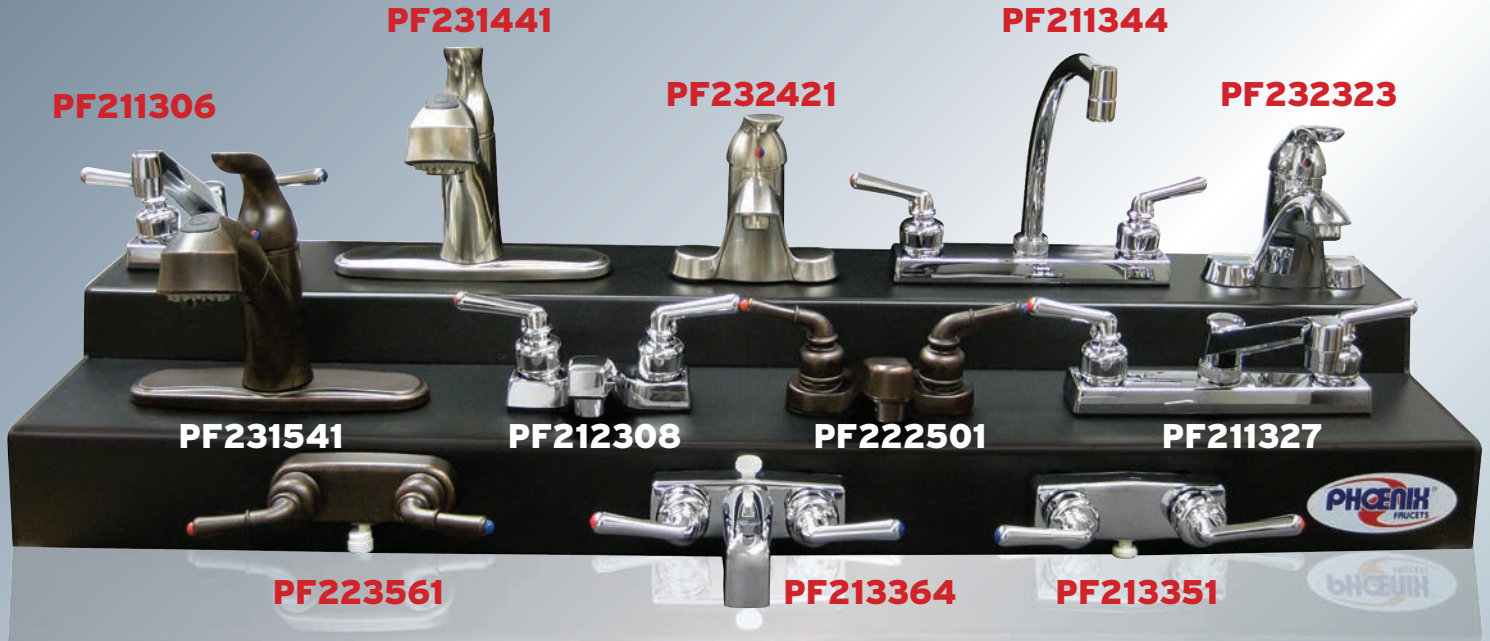

PG966 - Phoenix Faucet 48" Display

Includes drilled display and non-functioning display faucets listed below.

- Dimensions: 48" wide; 12.375" deep; 7.675" rear height; 3.125" front height
- Expanded rigid foam PVC material
- Lightweight, durable, one piece molded design
- Stair step design allows a better view of the rear row
- 12 Faucets: (3) 4" Tub or Shower, (9) Deck Mount

Part No.	Description	Display Qty
PF400005	12 Faucet Drilled Display	1
PF211306NF	4" LEDGE FAUCET, TEACUP HANDLES	1
PF231441NF	1 HANDLE PULL OUT SPRAY KITCHEN, BR NKL, 1 OR 3 HOLE MOUNT	1
PF232421NF	1 HANDLE LAVATORY, BR NKL	1
PF211344NF	8" LEDGE FAUCET, HI ARC SPOUT, TEACUP HANDLES	1
PF232323NF	1 HANDLE LAVATORY, HI RISE SPOUT, CHROME	1
PF231541NF	1 HANDLE PULL OUT SPRAY KITCHEN, RB BRZ, 1 OR 3 HOLE MOUNT	1
PF212308NF	4" LAVATORY, CHROME, TEACUP HANDLES	1
PF222501NF	4" LAVATORY, RB BRZ	1
PF211327NF	8" KITCHEN FAUCET, TEACUP HANDLES	1
PF223561NF	4" TUB & SHOWER DIVERter, RB BRZ	1
PF213364NF	4" TUB & SHOWER DIVERter, CHROME, TEACUP HANDLES	1
PF213351NF	4" SHOWER VALVE, CHROME, TEACUP HANDLES	1