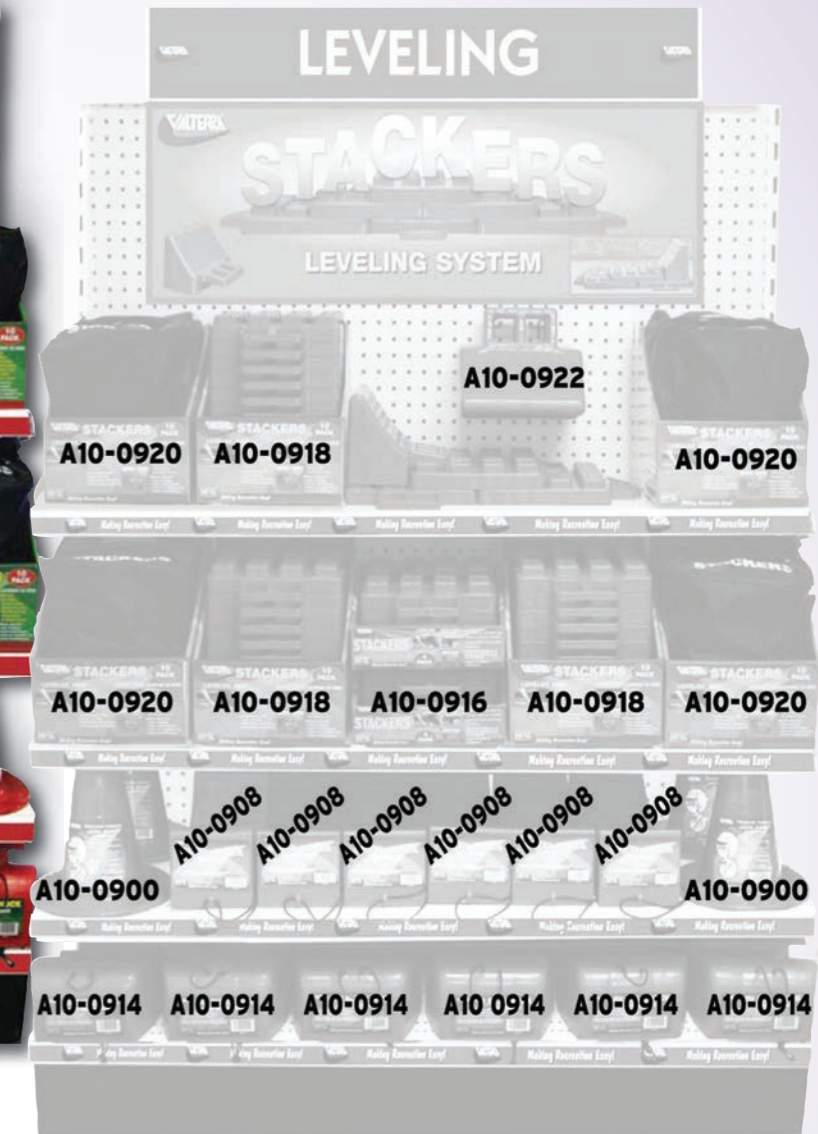

Part No.	Description	Order Qty
A10-0920	Stackers, 10pk w/ Bag	4
A10-0918	Stackers, 10pk	3
A10-0922	Stackers Chock	4
A10-0916	Stackers, 4pk	3
A10-0900	Jack Stand	4
A10-0908	Wheel Chock	14
A10-0914	Big Chock	6
F2011	Leveling Sign	1
M1747	Stackers Sign 12" x 36"	1
M0702	Shelf Strips	4