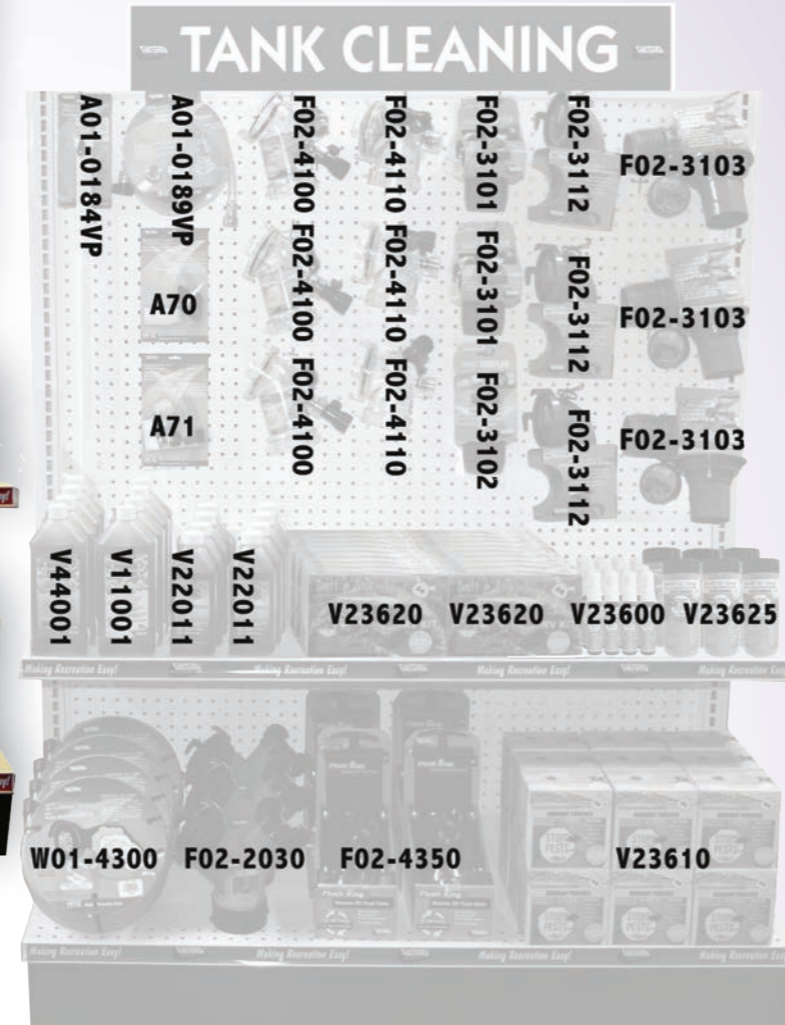

Part No.	Description	Order Qty
A01-0184VP	Master Blaster Tank Wand	4
A01-0189VP	Tank Wand Hose Kit	4
A70	No-Fuss Flush with Check Valve	4
A71	No-Fuss Flush Accessory Kit	4
F02-4100	RV Hydroflush, 45°	6
F02-4110	RV Hydroflush, 90°	3
F02-3101	EZ Coupler Valve Adapter, Red	6
F02-3102	EZ Coupler, Red	6
F02-3112	EZ Coupler 90° Bayonet Sewer Fitting, Red	6
F02-3103	EZ Coupler Universal Sewer Adapter, Red	6
V44001	Septic Power, 32 oz Bottle	4
V11001	Power Max, 32 oz Bottle	4

Part No.	Description	Order Qty
V22011	Sensor Power, 16 oz Bottle	8
W01-4300	Flushing Hose, 1/2" x 25', Gray	6
F02-2030	Rotating Wye, 3"	4
F02-4350	Flush King	6
V23600	Sniff 'n' Stop Deterrent Spray	12
V23610	Sniff 'n' Stop® Odorant Pouch, 6-Pack	12
V23620	Sniff 'n' Stop® RV Kit	12
V23625	Sniff 'n' Stop Deterrent Granules	12
F2006	Tank Cleaning Sign	1
M0702	Shelf Strips	2
F2006	Tank Cleaning Sign	1