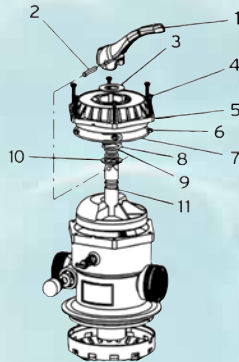

6-Way Valve Replacement Parts

		Ref#	Ctn.	Qty.
B2848	Lid Assembly for B8315, B8318, B8322 & B2831	1-11	25	
B2849	Spring for B8315, B8318, B8322 & B2831	8	1	
B2850	O-Ring for B8315, B8318, B8322 & B2831	9	1	
B2851	Spring Gasket for B8315, B8318, B8322 & B2831	10	1	
B2852	Valve Core for B8315, B8318, B8322 & B2831	11	1