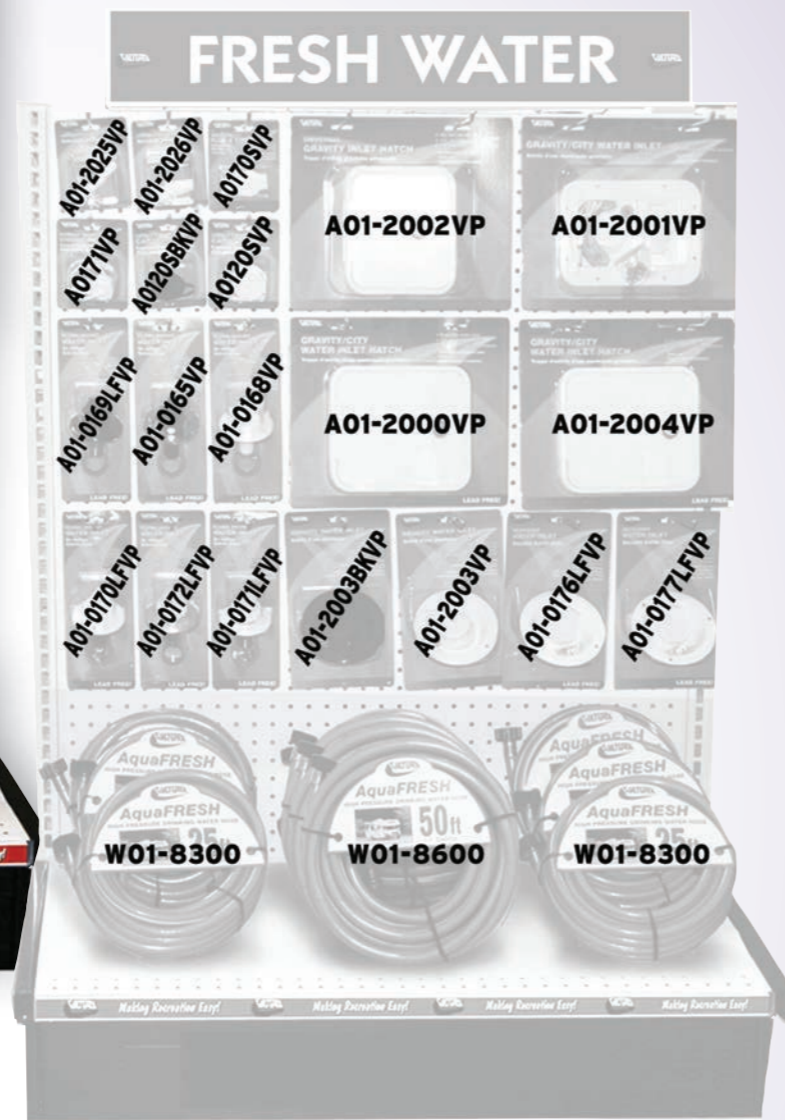

Part No.	Description	Order Qty	Part No.	Description	Order Qty
A01-2025VP	Universal Drain Valve, Barbed	4	A01-2004VP	Gravity/Plastic City Water Inlet Hatch, White	2
A01-2026VP	Universal Drain Valve, Threaded	4	A01-0170LFVP	Water Inlet, 2-3/4" Flange, MPT, LF Brass, White	4
A0170SVP	Water Inlet Plug, 3/4", with Strap, White	6	A01-0172LFVP	Water Inlet, 2-3/4" Flange, FPT, LF Brass, AlumFinish	4
A0171VP	Drinking Water Hose Storage Caps	4	A01-0171LFVP	Water Inlet, 2-3/4" Flange, FPT, LF Brass, White	4
A0120SBKVP	Gravity Water Inlet Cap, Black	4	A01-2003BKVP	Gravity Water Inlet, Black	4
A0120SVP	Gravity Water Inlet Cap, White	4	A01-2003VP	Gravity Water Inlet, White	4
A01-2002VP	Universal Gravity Inlet Hatch, White	2	A01-0176LFVP	Water Inlet, Recessed Flange, FPT, LF Brass, White	2
A01-2001VP	Gravity/City Water Inlet, White	2	A01-0177LFVP	Water Inlet, Recessed Flange, FPT, LF Brass, Col Wht	2
A01-0169LFVP	Water Inlet, 2-3/4" Flange, MPT, LF Brass, Black	4	W01-8300	Drinking Water Hose, 1/2" x 25', Blue	10
A01-0165VP	Water Inlet, 2-3/4" Die Cast Flange, MPT, Black	4	W01-8600	Drinking Water Hose, 1/2" x 50', Blue	6
A01-0168VP	Water Inlet, 2-3/4" Flange, MPT, White	4	F2001	Fresh Water Sign	1
A01-2000VP	Gravity/Brass City Water Inlet Hatch, White	2	M0702	Shelf Strips	1