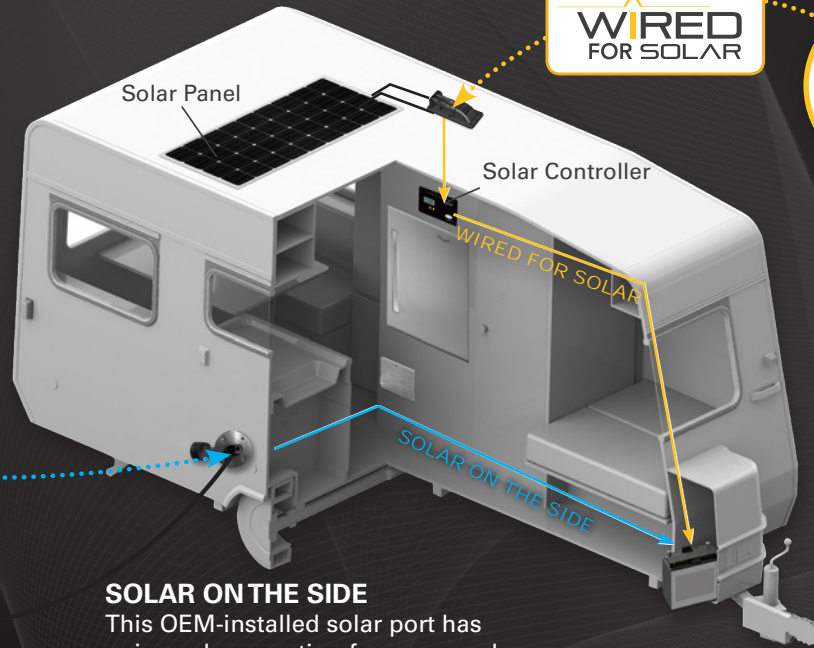

IS YOUR RV PRE-WIRED FOR SOLAR?

SOME RV'S COME PRE-WIRED DIRECT FROM THE MANUFACTURER

WIRED FOR SOLAR

Rooftop solar made simple with pre-wiring done by OEMs. Make adding solar faster for RV customers by using the industry standard MC4 locking connectors attached to the rooftop cable entry plate.

Compatible with pre-wired RVs

WIRED FOR SOLAR

Compatible with pre-wired RVs

SOLAR ON THE SIDE™

SOLAR ON THE SIDE

This OEM-installed solar port has universal connection for our popular Portable Solar Kits—easy plug-and-play connectivity right out of the box.