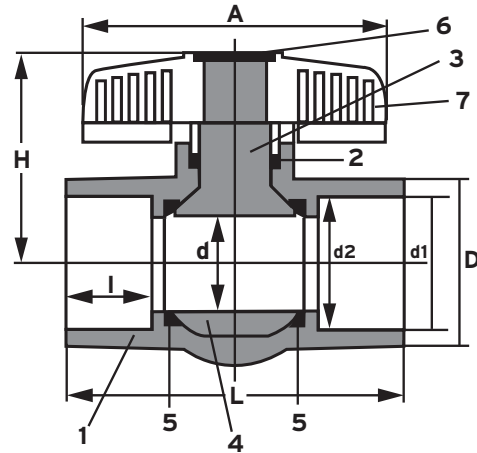

ANSI SOCKET BALL VALVES

SIZE	l (min)	D1	D2	D	H	A	L	D
1/2"	0.688	0.848	0.836	0.591	1.457	2.677	3.031	1.181
3/4"	0.719	1.058	1.046	0.748	2.165	3.15	3.583	1.398
1"	0.895	1.325	1.31	0.945	2.598	3.701	4.055	1.693
1-1/4"	0.938	1.67	1.655	1.181	2.874	3.937	4.37	2.047
1-1/2"	1.094	1.912	1.894	1.339	3.189	4.331	4.843	2.441
2"	1.156	2.387	2.369	1.772	3.583	5.354	5.748	2.953
2-1/2"	1.75	2.889	2.868	2.165	3.898	6.693	7.008	3.583
3"	1.875	3.516	3.492	2.756	4.764	8.268	8.268	4.173
4"	2	4.518	4.491	3.346	5.276	9.291	10.039	5.118

NPT THREADED BALL VALVES

SIZE	THREADS/IN	D	H	A	L	D
1/2"	14	0.591	1.457	2.677	3.031	1.181
3/4"	14	0.748	2.165	3.15	3.583	1.398
1"	11.5	0.945	2.598	3.701	4.055	1.693
1-1/4"	11.5	1.181	2.874	3.937	4.37	2.047
1-1/2"	11.5	1.339	3.189	4.331	4.843	2.441
2"	11.5	1.772	3.583	5.354	5.748	2.953
2-1/2"	8	2.165	3.898	6.693	7.008	3.583
3"	8	2.756	4.764	8.268	8.268	4.173
4"	8	3.346	5.276	9.291	10.039	5.118