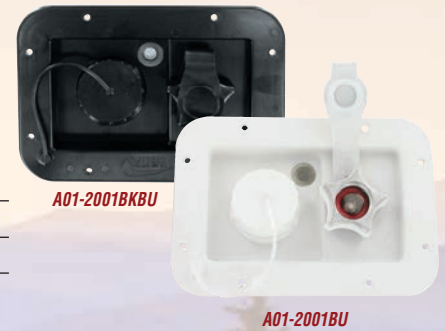

Water Inlets - Gravity/City

- 1/2" MPT / 1-1/4" barb connections
- 1/2" air vent
- OD: 7-1/2" W x 5-1/4" H

		Ctn. Qty.
A01-2001BKBU	Gravity/city Water Inlet, Black, Bulk	24
A01-2001BU	Gravity/city Water Inlet, White, Bulk	24