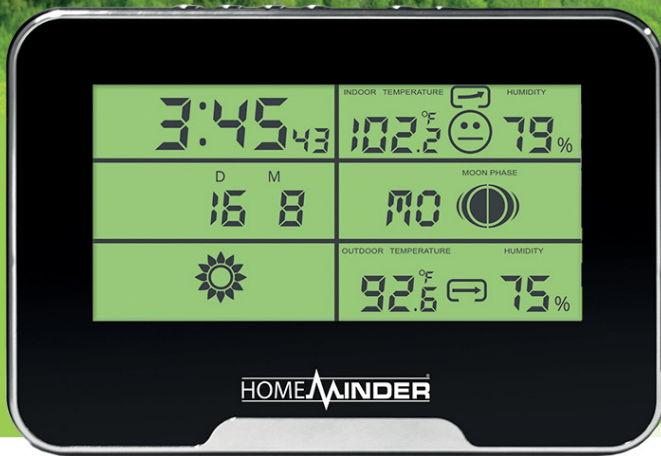

PET MONITORING PEACE OF MIND

*Smartphone Not Included

Remote Video & Temperature Monitoring System

- Monitor Your Pets, RV, Home and More While Traveling
- Portable Design You Can Take Anywhere
- All Information Displayed Remotely on Smartphone
- View From Anywhere With Data Connection
- Wi-Fi or Data Connection Required
- Real-Time Temp and Humidity
- Real-Time Video
- Hi and Low Temp Alerts
- Motion Sensing Alerts
- No Additional Fees

Wi-Fi Powered

Model #: HM-RVT

Kit Includes: 1 Monitor, 1 Remote Sensor, 1 USB Charger with Cable
1 Rechargeable Lithium-Ion Battery, 2 "AAA" Batteries, 1 User Manual
1 Warranty Card