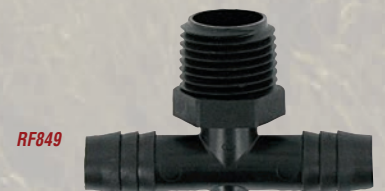

Tee Male Adapter

		Ctn. Qty.	
RF849	1/2" MPT x 1/2" Barb x 1/2" Barb	25	

RF849