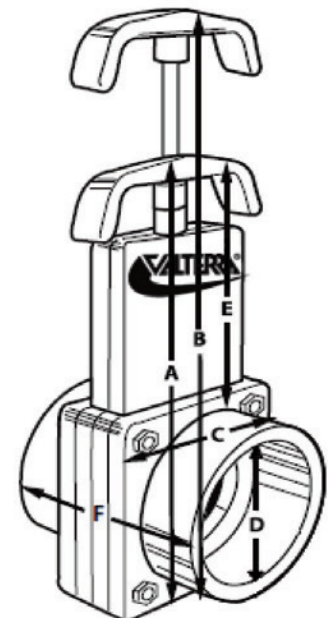

MANUAL VALVE DIMENSIONS						
Size	A	B	C	D	E	F
4"	13.25"	18"	6.665"	4.518"	7.4375"	5.1875"
110mm	330mm	454mm	169mm	110.4mm	181mm	130mm

"B" Dimension is height of valve in fully open position

NEW LOW COST 4"/110mm Valve