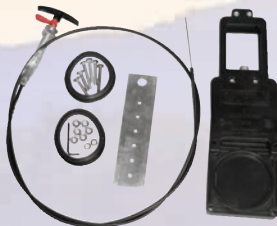

TC1372

Cable Actuated Waste Valve Kit

- Allows for valve placement in protected locations
- Valve handle can be placed for easy access
- Folding handle for easy bulk head installation
- Stainless steel inner wire

		Ctn. Qty.
TC1372	Flexible Cable Kit, 72", W/ 1-1/2" And 3" Valves, 2 Cables/box	5
TC172	Flexible Cable Kit, 72", W/ 1-1/2" Valve, Boxed	5
TC372	Flexible Cable Kit, 72", W/ 3" Valve, Boxed	5
TC72PB	Cable W/ Valve Handle, 72", Bagged	12
TC96PB	Cable W/ Valve Handle, 96", Bagged	12
TC120PB	Cable W/ Valve Handle, 120", Bagged	12
T1001PBC	Waste Valve Body, 1-1/2", W/ Coupler, Seals, Hardware	50
T1003PBC	Waste Valve Body, 3", W/ Coupler, Seals, Hardware	50