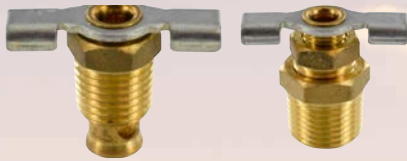

- 3/8" and 1/2" barbs or MPT threads
- For 1/2" connections, cut off smaller end
- Barbed valve is flanged for easy mounting
- Use PTFE tape on threads

		Ctn. Qty.	
A01-2025	Universal Drain Valve, Barbed, White, Bulk	50	
A01-2025VP	Universal Drain Valve, Barbed, White, Carded	12	
A01-2025BK	Universal Drain Valve, Barbed, Black, Bulk	50	
A01-2025BKVP	Universal Drain Valve, Barbed, Black, Carded	12	
A01-2026	Universal Drain Valve, Threaded, White, Bulk	50	
A01-2026VP	Universal Drain Valve, Threaded, White, Carded	12	
A01-2026BK	Universal Drain Valve, Threaded, Black, Bulk	50	
A01-2026BKVP	Universal Drain Valve, Threaded, Black, Carded	12	

A10-4001VP

A10-4002VP

Water Heater Drain Valve

- Allows for easy draining of hot water heater
- Use PTFE tape on threads

A10-4003VP

		Ctn. Qty.	
A10-4001VP	Water Heater Drain Valve, 1/4", Carded	152	
A10-4002VP	Water Heater Drain Valve, 3/8", Carded	156	
A10-4003VP	Water Heater Drain Valve, 1/2", Carded	156	