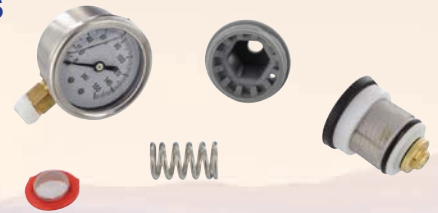

A01-1112

		Ctn. Qty.
A01-1112	Adjustable Water Regulator Rebuild Kit, Bulk	12
A01-1125	Gauge, 0-160 Psi, For Adjustable Water Regulator, Bulk	6
A01-1121	Plastic Cap For Adjustable Water Regulator, Bulk	12
A01-1123	Seal/diaphragm For Adjustable Water Regulator, Bulk	12