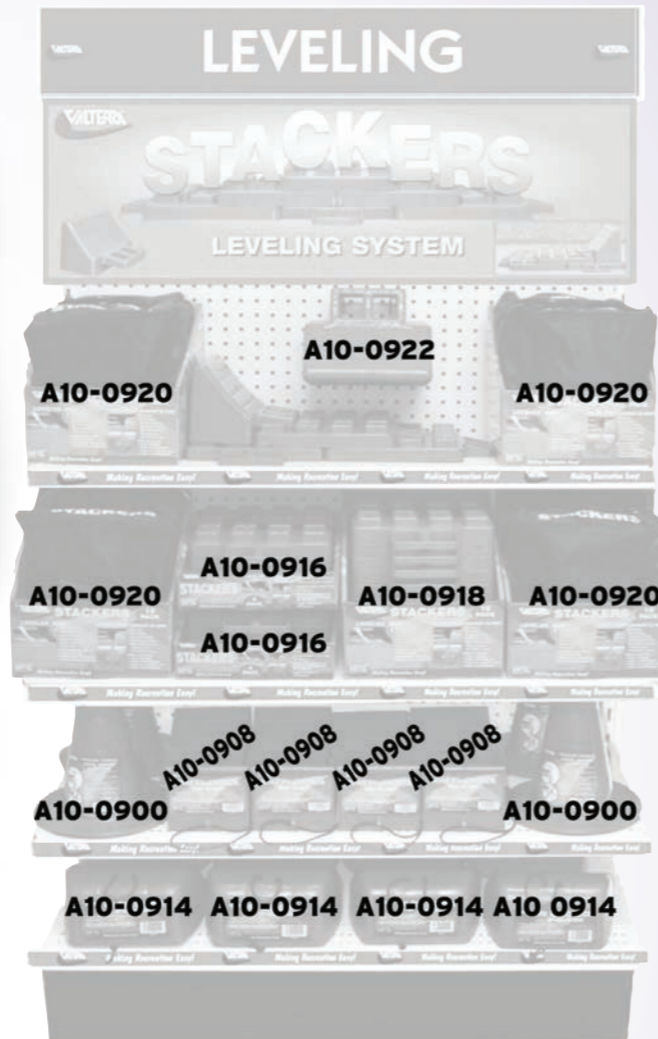

Part No.	Description	Order Qty
A10-0920	Stackers, 10pk w/ Bag	4
A10-0922	Stackers Chock	4
A10-0916	Stackers, 4pk	3
A10-0918	Stackers, 10pk	1
A10-0900	Jack Stand	4
A10-0908	Wheel Chock	14
A10-0914	Big Chock	4
F2011	Leveling Sign	1
M1747	Stackers Sign 12" x 36"	1
M0702	Shelf Strips	4