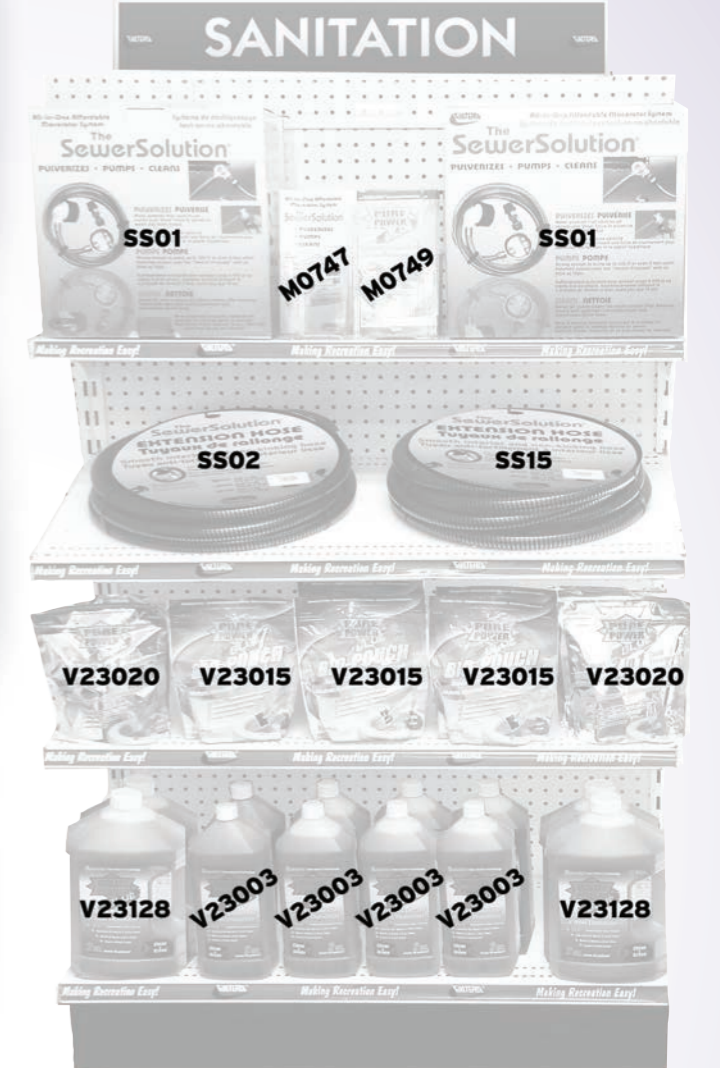

Part No.	Description	Order Qty
V23017	Pure Power Blue, 6-Pack, 4 oz Bottles	12
V23001	Pure Power Blue, 16 oz Bottle	12
V23128	Pure Power Blue, 1 Gallon Bottle	4
V23102	Pure Power Blue, 32 oz. Self-Measuring Bottle	8
V23002	Pure Power Blue, 32 oz Bottle	12
V23020	Pure Power Blue, 2-in-1 Drop-Ins, 10/pk	6
V23021	Pure Power Blue Dry, 8 per Box	6
V23015	Pure Power Blue, Drop-Ins, 12/pk	12
Q23630	Softness Toilet Tissue, 2 ply, 4/pk	24
Q23638	Softness Toilet Tissue Double Rolls, 2-ply, 4/pk	24
F2008	Sanitation Sign	1
M0702	Shelf Strips	4