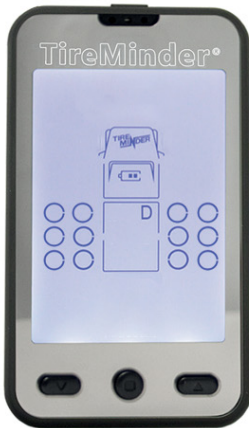

2-Part Disconnect
Add or remove tow vehicles quickly and easily.