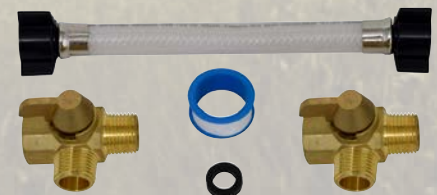

Permanent By-Pass Kits

- Simple two valve operation
- Save a minimum of 6 gallons of RV antifreeze each year
- Lead-free

		Ctn. Qty.
P23503LFVP	By-Pass Kit, 6 Gallon, Carded	18
P23504LFVP	By-Pass Kit, 10 Gallon, Carded	18

P23503LFVP