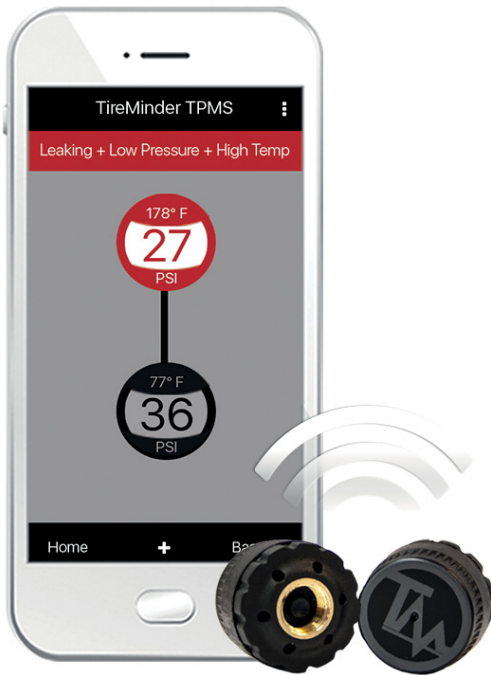

36 PSI

27 PSI

Smartphone Based w/Bluetooth® Transmitters

Motorcycle TPMS

- Displays PSI and Temperature
- Visual and Audible Alerts
- iOS and Android Compatible
- Bluetooth® Transmitters
- Works While Stationary
- Simple DIY Installation
- 1 Year Warranty