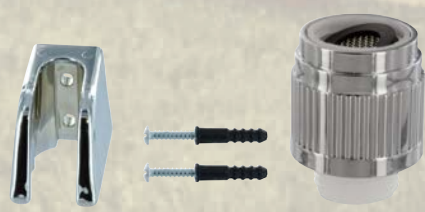

PF276004

PF276031

PF276008

PF276030

PF276013

Exterior Shower

- 1/4 turn washerless valve
- Plastic Underbody
- Fade resistant, UV stabilized outer casing
- Key lock for security
- 59" reinforced vinyl hose
- Hand held shower head with fixed position swivel bracket and trickle shut-off
- Faucet shanks extend approximately 1-5/16" beyond the back wall of the box.
- Product Dimension: 12-3/8" wide x 8-3/8" high
- Installation dimensions: 10-3/4" wide x 5-3/4" high x 3-11/16" deep