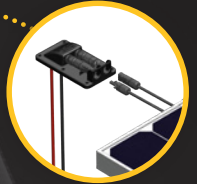

IS YOUR RV PRE-WIRED FOR SOLAR?

SOME RV'S COME PRE-WIRED DIRECT FROM THE MANUFACTURER

WIRED FOR SOLAR

Rooftop solar made simple with pre-wiring done by OEMs. Make adding solar faster for RV customers by using the industry standard MC4 locking connectors attached to the rooftop cable entry plate.

Compatible with pre-wired RVs

WIRED FOR SOLAR