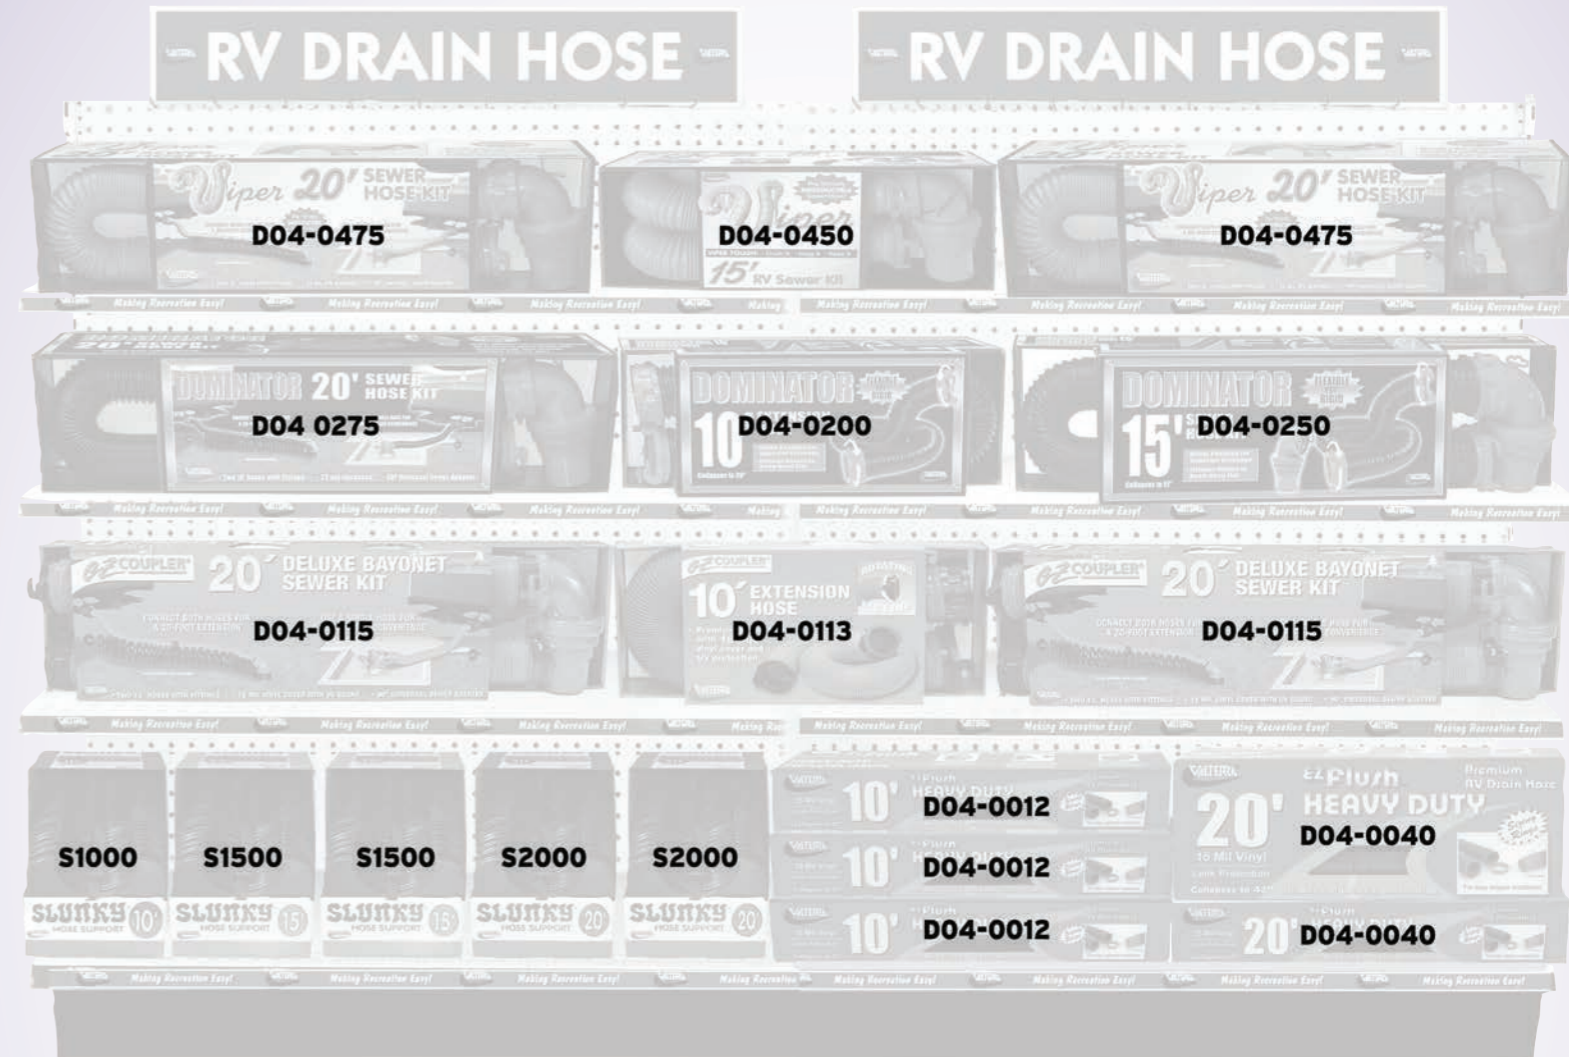

Part No.	Description	Order Qty
S1000	Slunky Hose Support, 10'	4
S1500	Slunky Hose Support, 15'	8
S2000	Slunky Hose Support, 20'	6
D04-0012	EZ Flush HD Drain Hose, 10', Bronze	6
D04-0040	EZ Flush HD Drain Hose, 20', Bronze	4
F2002	RV Drain Hose Sign	2
M0702	Shelf Strips	8