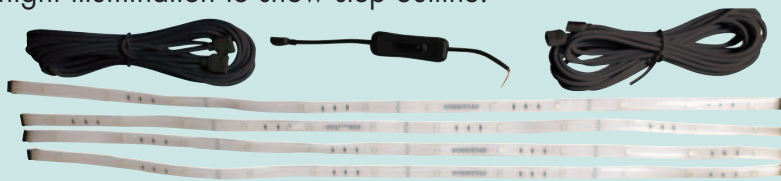

LED Warm White Strip Step Light Kit Includes 4 - 2 feet warm-white-only strips, 3 connectors, and direct 12v power source wire. Easily attach with 3M backing; great for night illumination to show step outline.