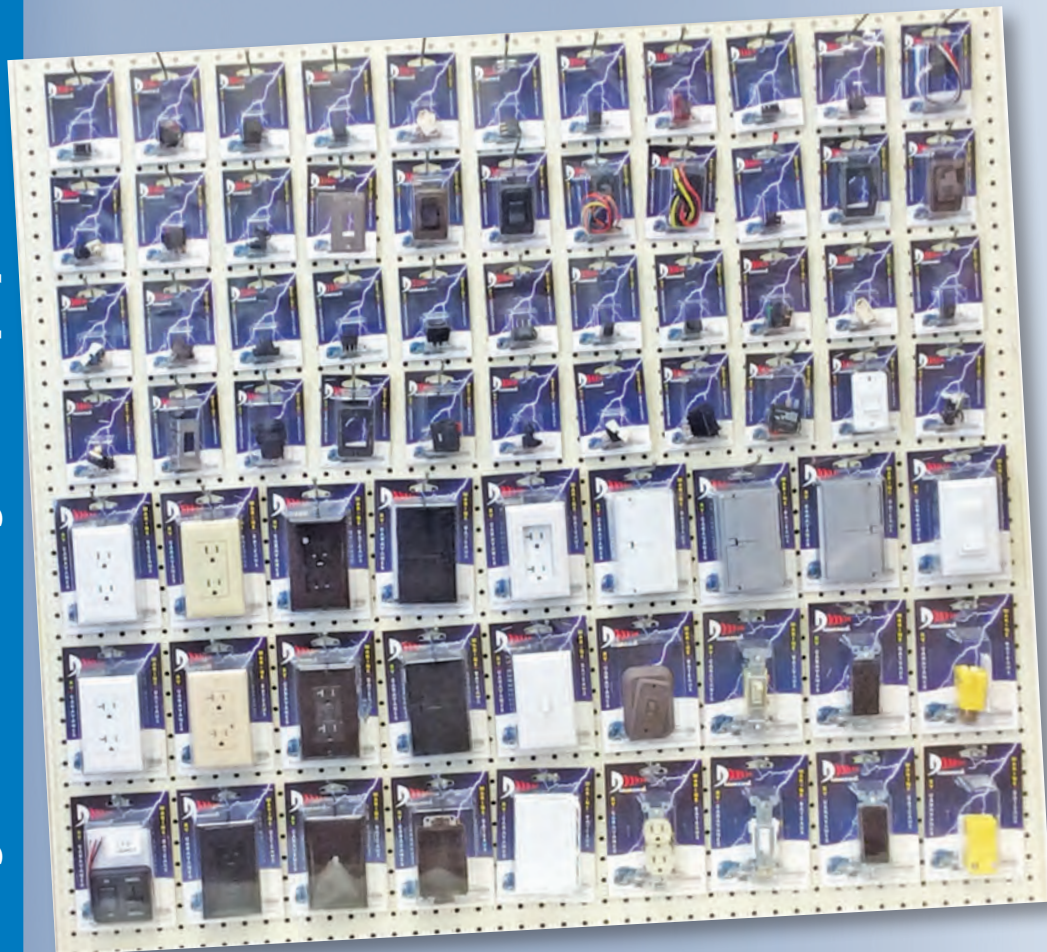

Diamond - Division of Valterra Products, LLC.

4 Foot Combo Electrical Section Planogram #PGSWEL-55

Includes
our most
popular 12
volt switches
and our most
popular
110v items

Includes new
slide blister
packaging for
easy repack if
necessary