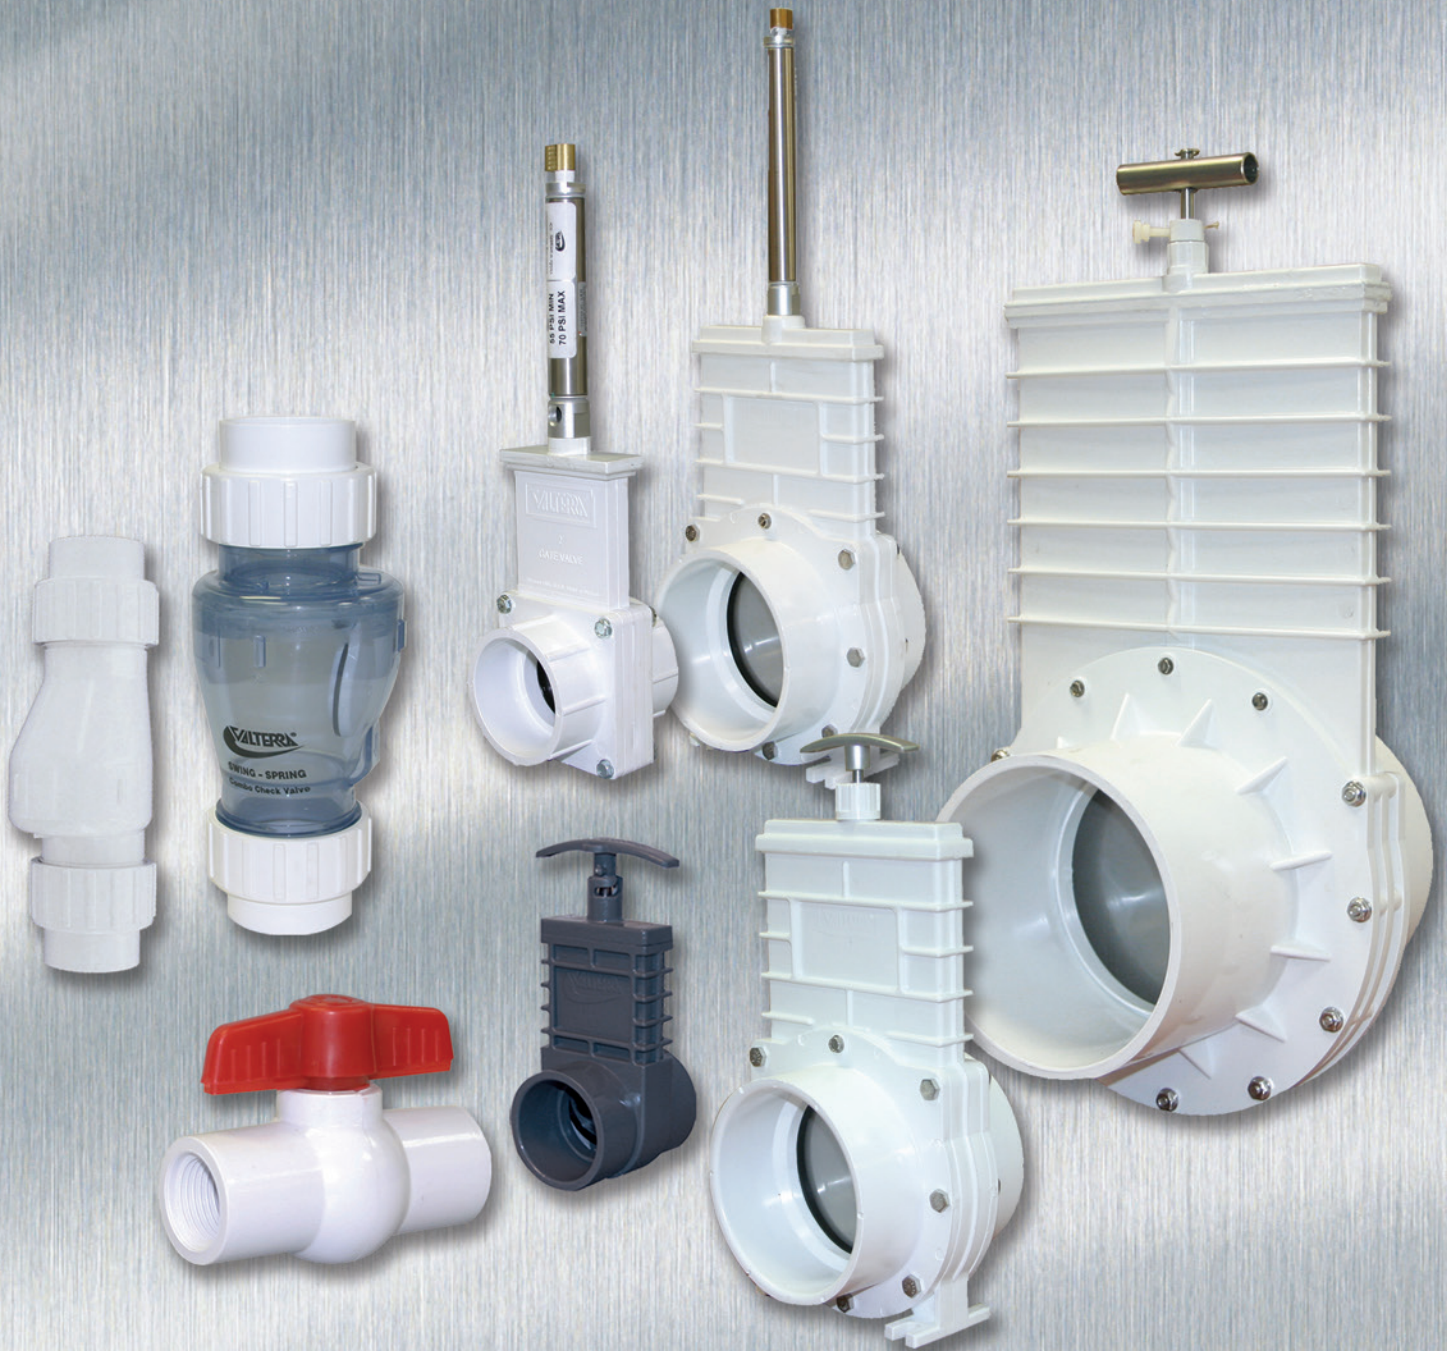

VALVES AND ACCESSORIES

Table of Contents

Valves	2-11
Manual Gate Valves.	2-5
Specialty Gate Valves	5-6
Metric Gate Valves	6-7
Actuated Gate Valves	7-9
Ball Valves	10
Check Valves	10-11
Accessories & Fittings.	12-17
Gate Valve Accessories & Fittings	12-14
Plumbing Accessories	15-16
Plastic Barbed Fittings	17
Fresh Water.	18-19
Fresh Water Accessories	18-19
Fresh Water Tanks & Accessories	19
Technical Data	20-23
Index.	24-25
Warranty	26