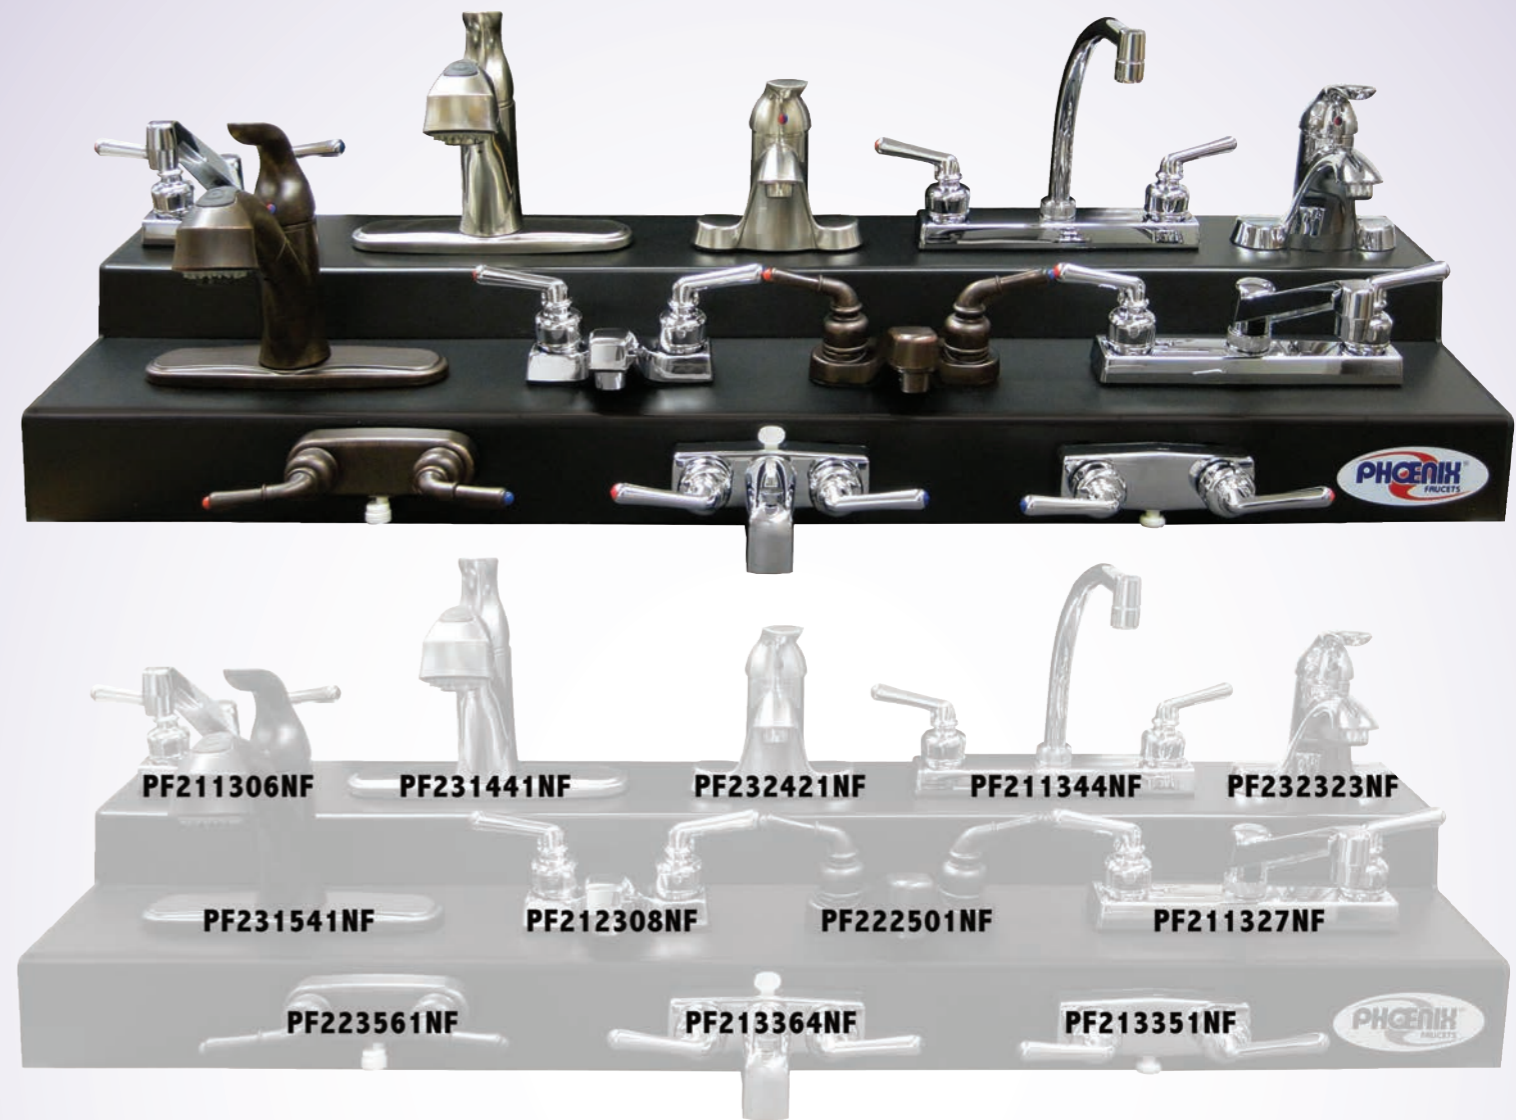

PG966

Includes drilled display and non-functioning display faucets listed below.

Part No.	Description	Order Qty
PF400005	12 Faucet Drilled Display	1
PF211306NF	4" Ledge Faucet, Teacup Handles	1
PF231441NF	1 Handle Pull Out Spray Kitchen, Br Nkl, 1 Or 3 Hole Mount	1
PF232421NF	1 Handle Lavatory, Br Nkl	1
PF211344NF	8" Ledge Faucet, Hi Arc Spout, Teacup Handles	1
PF232323NF	1 Handle Lavatory, Hi Rise Spout, Chrome	1
PF231541NF	1 Handle Pull Out Spray Kitchen, Rb Brz, 1 Or 3 Hole Mount	1
PF212308NF	4" Lavatory, Chrome, Teacup Handles	1
PF222501NF	4" Lavatory, Rb Brz	1
PF211327NF	8" Kitchen Faucet, Teacup Handles	1
PF223561NF	4" Tub & Shower Diverter, Rb Brz	1
PF213364NF	4" Tub & Shower Diverter, Chrome, Teacup Handles	1
PF213351NF	4" Shower Valve, Chrome, Teacup Handles	1