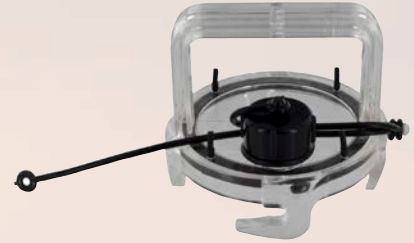

Clear Waste Valve Cap w/Handle

- For ease of use, this handle is great

		Ctn. Qty.
F02-3106CL	EZ Coupler Valve Cap, With Handle, Clear, Carded	20

F02-3106CL

Silverback™ Sewer Hose Kit and Extensions

- 24 mil polypropylene with UV protection
- Durable, 100 mil protective beading
- Springs back when compressed
- Hoses collapse for easy storage (5' to 21", 10' to 38", 15' to 53")
- Stays flexible down to -20°F and has a maximum temperature of 150°F
- 15' sewer hose kit includes one 15' sewer hose with rotating fittings and a clear 90° universal sewer adapter
- 20' Sewer Hose Kit includes two 10' sewer hoses with rotating fittings and one clear 90° universal sewer adapter