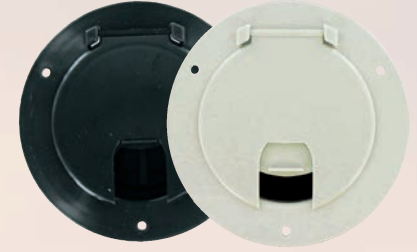

Cable Hatches - Large Round

- Dimensions: 5.2" x 2.6"
- Cut-out: 3.5"
- Accepts up to 50 Amp

A10-2135BU	Cable Hatch, Large Round, White, Bulk	12	
A10-2135BKBU	Cable Hatch, Large Round, Black, Bulk	12	

A10-2135BKBU