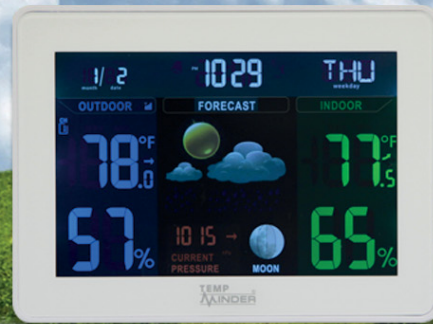

TempMinder® MRI-823MXC

Wireless Color Weather Station

TEMP MINDER®

- Color electronic weather forecast with barometric pressure display
- Indoor temperature and humidity
- Outdoor temperature and humidity with trend
- Includes one RS-MX transmitter, two additional channels available
- Temp range -40°F to +140°F (-40°C to +60°C), range up to 327ft (100m)
- Daylight Saving Time setting
- RS-MX transmitter requires 2 "AAA" batteries (not included)
- Receiver includes a 4.5V AC/DC adaptor
- Receiver requires 3 "AAA" batteries (not included) for battery back-up

- LED backlight and low battery indicator for outdoor sensor and receiver
- Temperature display selectable °C or °F
- Clock with alarm and snooze, 12H/24H selectable, moon phases and calendar
- Atomic clock (auto-set) 5.5 zones, Pacific to Puerto Rico and Newfoundland (1/2 hour)
- Signal strength indicator
- One year warranty

Extra Transmitters (3 Max): RS-MX