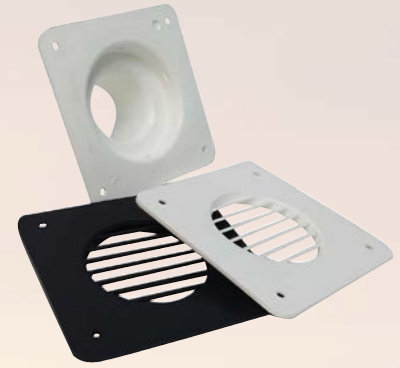

Battery Box System & Accessories

- Directs battery box fumes outside the RV for safety
- Easy to replace louver vent cover
- O.D.: 4-1/4" x 4-1/4"
- Accommodates 1-3/4" hose
- Complete system includes a white louver, black louver, and cone vent

		Ctn. Qty.
A10-3300BK	Battery Box Louver, Black, Bulk	25
A10-3300	Battery Box Louver, White, Bulk	25
A10-3305	Battery Box Cone Vent, White, Bulk	25
A10-3310VP	Battery Box Vent System, Carded	24

A10-3310VP

Solar LED Lights

- Outdoor Use
- Install on outside of RV and Campsite
- Provides lighting, safety and security
- Stays lit overnight when fully charged
- Motion Sensor from dim to bright
- No Wiring Required 1-Minute to Install Includes Hardware

		Ctn. Qty.
DG0115	Solar Light Outdoor - Small Light, 1.5w, 220lm	6
DG0132	Solar Light Outdoor- Medium Light, 3.2w, 400lm	6
DG0168	Solar Light Outdoor - Large Light, 6.8w, 800lm	6