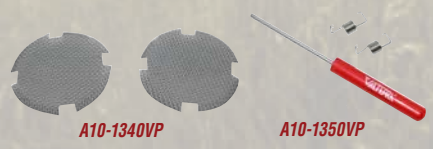

Ctn.	Qty.
A10-1300VP	RV Furnace Screen, 4.1" x 7.5" x 1.3" Fits Most Coleman®, Suburban, Sol-Aire, and Hydro Flame® Furnace Vents	6	
A10-1301VP	RV Furnace Screen, 2.8" x 1.2" Fits Most Duo-Therm® and Suburban Furnace Vents (2 Pack)	6	
A10-1302VP	RV Furnace Screen, 4.5" x 4.88" x 1.3" Fits Atwood® Hydro Flame® 8500 Series Furnace Vents with Access Doors	6	
A10-1303VP	RV Furnace Screen, 6.15" x 1.3" Fits Suburban DD Series Furnace Vents	6	
A10-1304VP	RV Furnace Screen, 3.6" x 1.3" Fits Atwood® Hydro Flame® Furnace Vents without Access Doors	6	
A10-1305VP	RV Furnace Screen, 5.1" x 6.85" x 2.16" Fits Atwood® New AF Series Furnace Vents	6	
A10-1310VP	RV Refrigerator Vent, 1.3" x 19.6" Fits Fridge Vents With 19-3/4" Louvered Openings, Except for Dometic® (3 Pack)	6	
A10-1311VP	RV Refrigerator Vent, 1.5" x 20" Fits Dometic® Fridge Vents with 20" Louver Openings (3 Pack)	6	
A10-1312VP	RV Fridge Screen, 1.3" x 27.5" Fits Norcold® Fridge Vents with 27-1/2" Louver Openings (3 Pack)	6	
A10-1313VP	RV Fridge Screen, 1.5" x 8.1" Fits Dometic® Fridge Vents with 8-1/8" Louver Openings (6 Pack)	6	
A10-1320VP	RV Water Heater Screen, 5.9" x 8.5" x 1.3" Fits Atwood® 6 & 10 Gallon and Suburban 6 Gallon Water Heater Vents	6	
A10-1321VP	RV Water Heater Screen, 7.4" x 9.75" x 1.3" Fits Suburban 10, 12, and 16 Gallon Water Heater Vents	6	
A10-1322VP	RV Water Heater Screen, 4.5" x 4.5" x 1.3" Fits Atwood® Hydro Flame® Furnace Vent Models 8535, 8531, 8525, 8940 DC, and 8940 AC. Fits Suburban New-Style Water Heaters with Louvered Vents. Fits Most Battery Vents.	6	
A10-1323VP	RV Water Heater Screen, 6.75" x 6.75" x 1.3" Fits Suburban 6 Gallon Flush-Mount Water Heater Vents	6	
A10-1330VP	RV Stove Screen, 4.2" x 11" x 1.3" Fits Most Louver Type RV Range Vents: Atwood®, Wedgewood Vision®, Suburban, and Magic Chef® Ranges	6	
A10-1340VP	RV Plumbing Vent Screen, 2.47" Diameter Fits Four Prong Type RV Roof Plumbing Vents	6	
A10-1350VP	RV Vent Replacement Kit Includes Installation Tool and Two Spring Fasteners	6