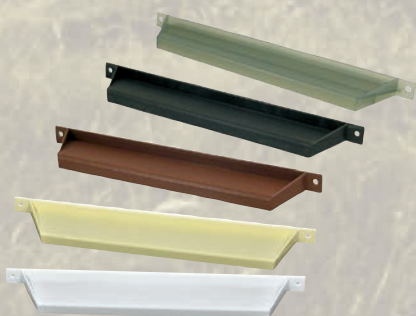

P Series Screen Door Handle

- For use with P Series screen door slides
- Exact replacement handle for Philips, Creation and other brands of screen doors similar in appearance
- 2-1/4" x 12"
- Center hole to center hole is 11-3/8"

		Ctn. Qty.
A77023	P Series Handle, White, Carded	24
A77024	P Series Handle, Ivory, Carded	24
A77025	P Series Handle, Black, Carded	24
A77026	P Series Handle, Brown, Carded	24
A77027	P Series Handle, Smoke, Carded	24