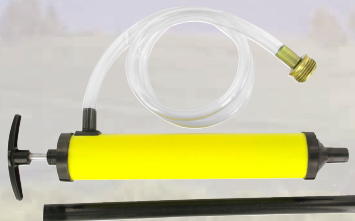

P23507VP

Hand Pump

- Fills your fresh water lines with non-toxic RV antifreeze
- Connects to outside water inlet

		Ctn. Qty.
P23507VP	Hand Pump Kit, Plastic, Carded	12

Check Valves

- Fresh water backflow preventer
- Durable brass construction
- Lead-free

		Ctn. Qty.
P23402LFVP	Check Valve, 1/2", Brass, MPT x FPT, Carded	24
P23415LF	Check Valve, 1/2", Brass, MPT x MPT, Bulk	24
P23415LFVP	Check Valve, 1/2", Brass, MPT x MPT, Carded	24
P23402LF	Check Valve, 1/2", Brass, MPT x FPT, Bulk	80