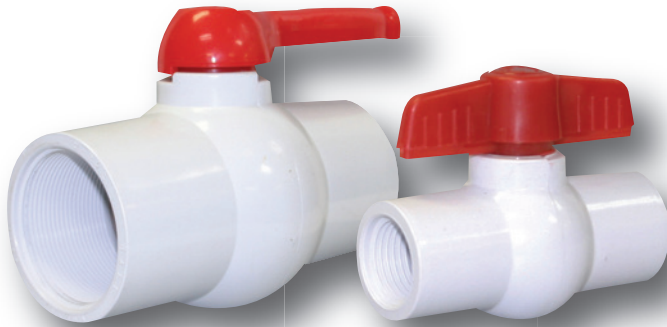

SPECIFICATIONS - COMPACT BALL VALVES - Size: 1/2" to 4"

2-1/2" - 4"

1/2" - 2"

SPECIFICATION OF MATERIAL

NO	PART	MATERIAL
1	BODY	UPVC, CPVC
2	STEM O-RING	EPDM, FPM(NBR)
3	STEM	UPVC, CPVC
4	BALL	UPVC, CPVC
5	SEAT SEAL	TPE, TPV, TPO
6	CAP	PVC, ABS
7	HANDLE	PVC, ABS
8	SCREW	SS304, STEEL