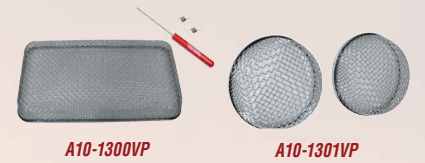

Ctn.	Qty.
A10-1300VP	RV Furnace Screen, 4.1" x 7.5" x 1.3" Fits Most Coleman®, Suburban, Sol-Aire, and Hydro Flame® Furnace Vents	6	
A10-1301VP	RV Furnace Screen, 2.8" x 1.2" Fits Most Duo-Therm® and Suburban Furnace Vents (2 Pack)	6	
A10-1302VP	RV Furnace Screen, 4.5" x 4.88" x 1.3" Fits Atwood® Hydro Flame® 8500 Series Furnace Vents with Access Doors	6	
A10-1303VP	RV Furnace Screen, 6.15" x 1.3" Fits Suburban DD Series Furnace Vents	6	
A10-1304VP	RV Furnace Screen, 3.6" x 1.3" Fits Atwood® Hydro Flame® Furnace Vents without Access Doors	6	
A10-1305VP	RV Furnace Screen, 5.1" x 6.85" x 2.16" Fits Atwood® New AF Series Furnace Vents	6	
A10-1310VP	RV Refrigerator Vent, 1.3" x 19.6" Fits Fridge Vents With 19-3/4" Louvered Openings, Except for Dometic® (3 Pack)	6	
A10-1311VP	RV Refrigerator Vent, 1.5" x 20" Fits Dometic® Fridge Vents with 20" Louver Openings (3 Pack)	6	
A10-1312VP	RV Fridge Screen, 1.3" x 27.5" Fits Norcold® Fridge Vents with 27-1/2" Louver Openings (3 Pack)	6	
A10-1313VP	RV Fridge Screen, 1.5" x 8.1" Fits Dometic® Fridge Vents with 8-1/8" Louver Openings (6 Pack)	6	
A10-1320VP	RV Water Heater Screen, 5.9" x 8.5" x 1.3" Fits Atwood® 6 & 10 Gallon and Suburban 6 Gallon Water Heater Vents	6	
A10-1321VP	RV Water Heater Screen, 7.4" x 9.75" x 1.3" Fits Suburban 10, 12, and 16 Gallon Water Heater Vents	6	
A10-1322VP	RV Water Heater Screen, 4.5" x 4.5" x 1.3" Fits Atwood® Hydro Flame® Furnace Vent Models 8535, 8531, 8525, 8940 DC, and 8940 AC. Fits Suburban New-Style Water Heaters with Louvered Vents. Fits Most Battery Vents.	6	
A10-1323VP	RV Water Heater Screen, 6.75" x 6.75" x 1.3" Fits Suburban 6 Gallon Flush-Mount Water Heater Vents	6	
A10-1330VP	RV Stove Screen, 4.2" x 11" x 1.3" Fits Most Louver Type RV Range Vents: Atwood®, Wedgewood Vision®, Suburban, and Magic Chef® Ranges	6	
A10-1340VP	RV Plumbing Vent Screen, 2.47" Diameter Fits Four Prong Type RV Roof Plumbing Vents	6	
A10-1350VP	RV Vent Replacement Kit Includes Installation Tool and Two Spring Fasteners	6