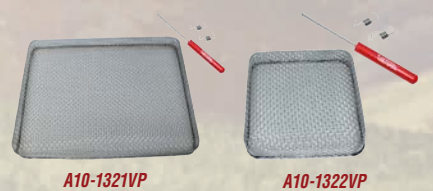

Ctn.	Qty.
A10-1300VP	RV Furnace Screen, 4.1" x 7.5" x 1.3" Fits Most Coleman®, Suburban, Sol-Aire, and Hydro Flame® Furnace Vents	6	
A10-1301VP	RV Furnace Screen, 2.8" x 1.2" Fits Most Duo-Therm® and Suburban Furnace Vents (2 Pack)	6	
A10-1302VP	RV Furnace Screen, 4.5" x 4.88" x 1.3" Fits Atwood® Hydro Flame® 8500 Series Furnace Vents with Access Doors	6	
A10-1303VP	RV Furnace Screen, 6.15" x 1.3" Fits Suburban DD Series Furnace Vents	6	
A10-1304VP	RV Furnace Screen, 3.6" x 1.3" Fits Atwood® Hydro Flame® Furnace Vents without Access Doors	6	
A10-1305VP	RV Furnace Screen, 5.1" x 6.85" x 2.16" Fits Atwood® New AF Series Furnace Vents	6	
A10-1310VP	RV Refrigerator Vent, 1.3" x 19.6" Fits Fridge Vents With 19-3/4" Louvered Openings, Except for Dometic® (3 Pack)	6	
A10-1311VP	RV Refrigerator Vent, 1.5" x 20" Fits Dometic® Fridge Vents with 20" Louver Openings (3 Pack)	6	
A10-1312VP	RV Fridge Screen, 1.3" x 27.5" Fits Norcold® Fridge Vents with 27-1/2" Louver Openings (3 Pack)	6	
A10-1313VP	RV Fridge Screen, 1.5" x 8.1" Fits Dometic® Fridge Vents with 8-1/8" Louver Openings (6 Pack)	6	
A10-1320VP	RV Water Heater Screen, 5.9" x 8.5" x 1.3" Fits Atwood® 6 & 10 Gallon and Suburban 6 Gallon Water Heater Vents	6	
A10-1321VP	RV Water Heater Screen, 7.4" x 9.75" x 1.3" Fits Suburban 10, 12, and 16 Gallon Water Heater Vents	6	
A10-1322VP	RV Water Heater Screen, 4.5" x 4.5" x 1.3" Fits Atwood® Hydro Flame® Furnace Vent Models 8535, 8531, 8525, 8940 DC, and 8940 AC. Fits Suburban New-Style Water Heaters with Louvered Vents. Fits Most Battery Vents.	6	
A10-1323VP	RV Water Heater Screen, 6.75" x 6.75" x 1.3" Fits Suburban 6 Gallon Flush-Mount Water Heater Vents	6	
A10-1330VP	RV Stove Screen, 4.2" x 11" x 1.3" Fits Most Louver Type RV Range Vents: Atwood®, Wedgewood Vision®, Suburban, and Magic Chef® Ranges	6	
A10-1340VP	RV Plumbing Vent Screen, 2.47" Diameter Fits Four Prong Type RV Roof Plumbing Vents	6	
A10-1350VP	RV Vent Replacement Kit Includes Installation Tool and Two Spring Fasteners	6