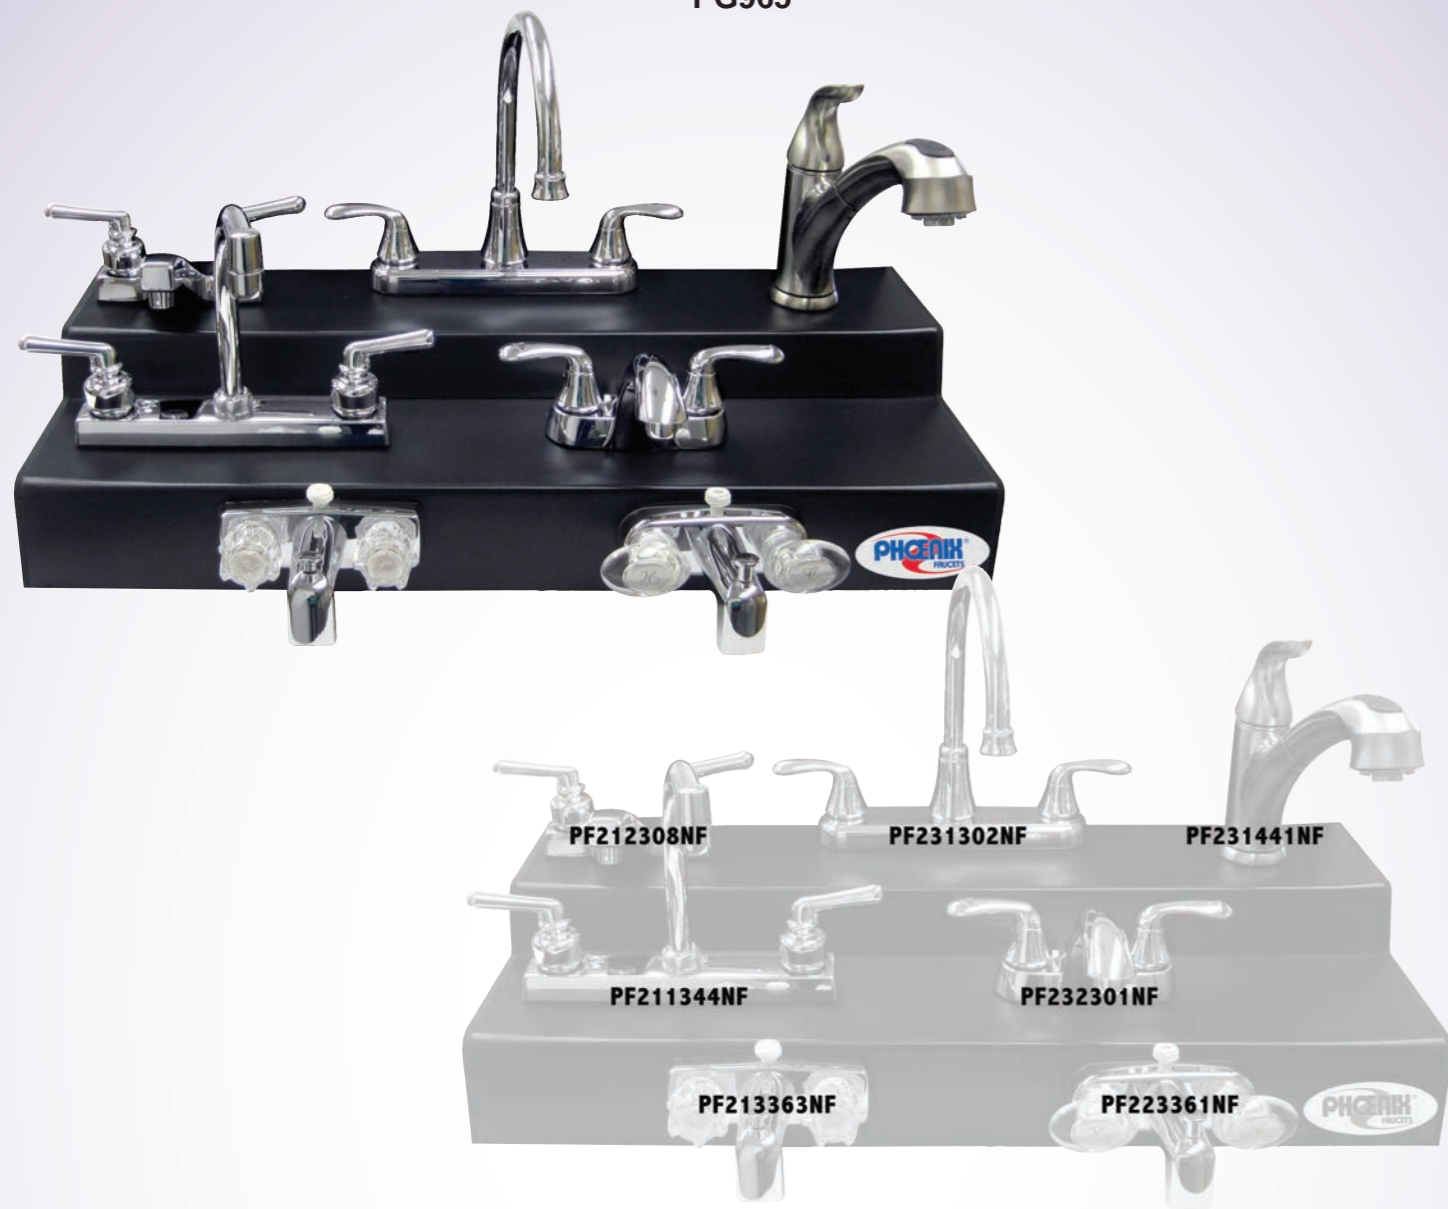

PG965

Includes drilled display and non-functioning display faucets listed below.

Part No.	Description	Order Qty
PF400002	7 Faucet Drilled Display	1
PF212308NF	4" Lavatory, Chrome, Teacup Handles	1
PF231302NF	8" Kitchen, Hi Arc Spout, Chrome	1
PF231441NF	1 Handle Pull Out Spray Kitchen, Br Nkl, 1 Or 3 Hole Mount	1
PF211344NF	8" Kitchen, Chrome, Hi Arc Spout, Teacup Handles	1
PF232301NF	4" Lavatory, Chrome, Teacup Handles	1
PF213363NF	4" Tub And Shower Diverter, Chrome	1
PF223361NF	4" Tub And Shower Diverter, Chrome	1