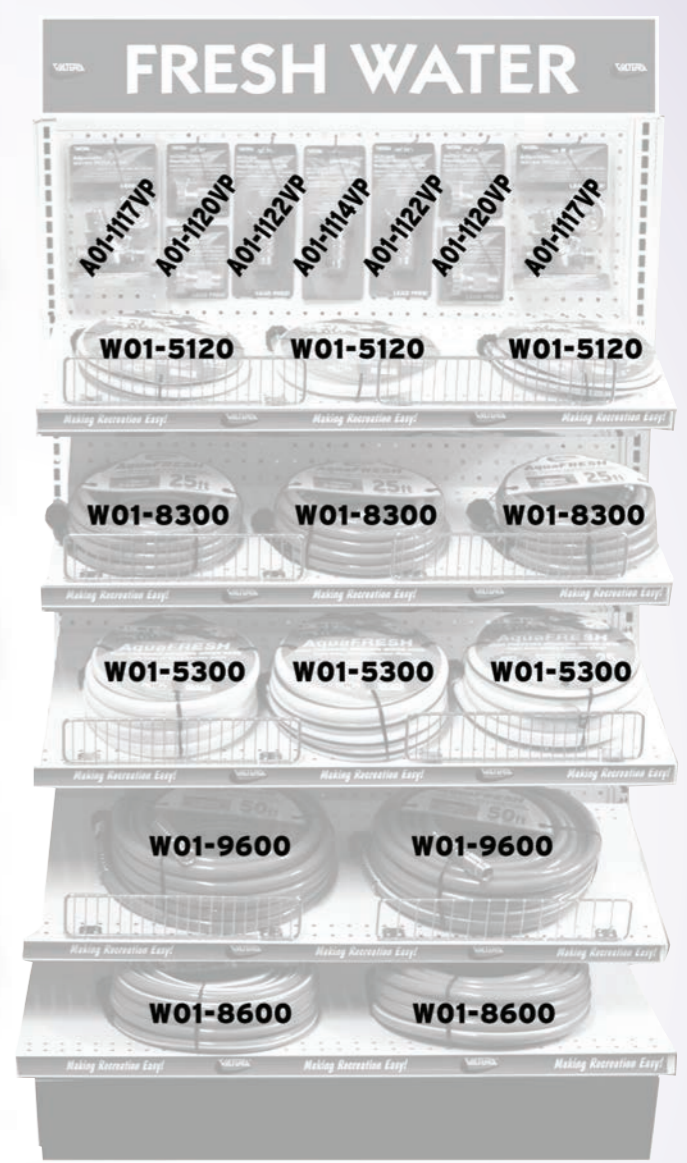

Part No.	Description	Order Qty	Part No.	Description	Order Qty
A01-2025VP	Universal Drain Valve, Barbed	4	A01-2004VP	Gravity/Plastic City Water Inlet Hatch, White	2
A01-2026VP	Universal Drain Valve, Threaded	4	A01-0170LFVP	Water Inlet, 2-3/4" Flange, MPT, LF Brass, White	4
A0170SVP	Water Inlet Plug, 3/4", with Strap, White	6	A01-0172LFVP	Water Inlet, 2-3/4" Flange, FPT, LF Brass, AlumFinish	4
A0171VP	Drinking Water Hose Storage Caps	4	A01-0171LFVP	Water Inlet, 2-3/4" Flange, FPT, LF Brass, White	4
A0120SBKVP	Gravity Water Inlet Cap, Black	4	A01-2003BKVP	Gravity Water Inlet, Black	4
A0120SVP	Gravity Water Inlet Cap, White	4	A01-2003VP	Gravity Water Inlet, White	4
A01-2002VP	Universal Gravity Inlet Hatch, White	2	A01-0176LFVP	Water Inlet, Recessed Flange, FPT, LF Brass, White	2
A01-2001VP	Gravity/City Water Inlet, White	2	A01-0177LFVP	Water Inlet, Recessed Flange, FPT, LF Brass, Col Wht	2
A01-0169LFVP	Water Inlet, 2-3/4" Flange, MPT, LF Brass, Black	4	W01-8300	Drinking Water Hose, 1/2" x 25', Blue	10
A01-0165VP	Water Inlet, 2-3/4" Die Cast Flange, MPT, Black	4	W01-8600	Drinking Water Hose, 1/2" x 50', Blue	6
A01-0168VP	Water Inlet, 2-3/4" Flange, MPT, White	4	F2001	Fresh Water Sign	1
A01-2000VP	Gravity/Brass City Water Inlet Hatch, White	2	M0702	Shelf Strips	1