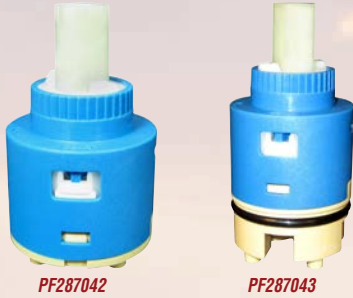

Ceramic Disc Cartridge

		Ctn. Qty.	
PF287042	Ceramic Disc Cartridge, For Premium Single Handle Kit Faucets, Plastic, Carded	10	
PF287043	Ceramic Disc Cartridge, For Premium Single Handle Lav Faucets, Plastic, Carded	10	

PF287042

PF287043