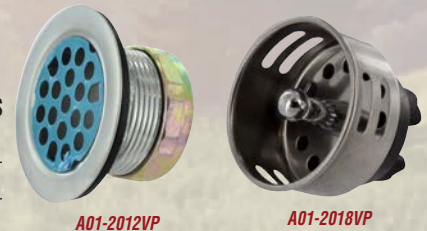

Drains and Baskets

- Sink drain w/ strainer basket has 3/8" barbed drain adapter and fits 1-1/2" P-traps
- Shower drain has 2-1/2" stainless steel flange and fits 1-3/4" drain hole and 1-1/2" P-traps

		Ctn. Qty.
A01-2011VP	Sink Drain W/ Strainer Basket, Carded	16
A01-2012VP	Shower Drain, Carded	16
A01-2018VP	Sink Strainer Basket, Stainless Steel, Carded	18