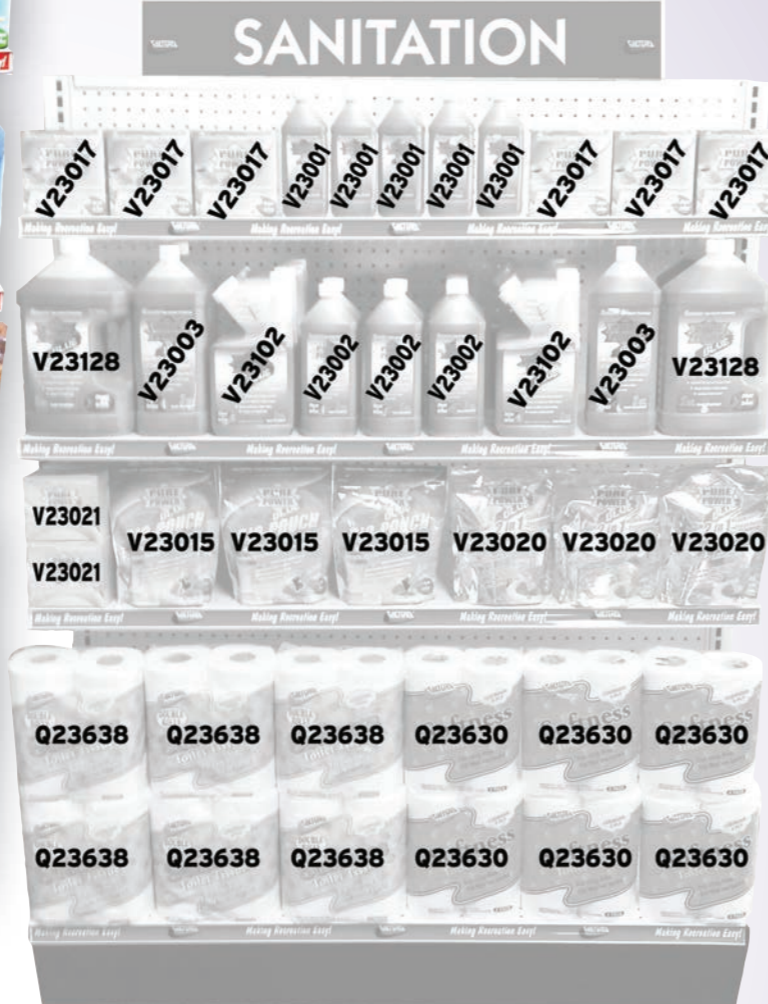

Part No.	Description	Order Qty
V23017	Pure Power Blue, 6-Pack, 4 oz Bottles	12
V23001	Pure Power Blue, 16 oz Bottle	12
V23128	Pure Power Blue, 1 Gallon Bottle	4
V23003	Pure Power Blue, 1/2 Gallon Bottle	6
V23102	Pure Power Blue, 32 oz. Self-Measuring Bottle	8
V23002	Pure Power Blue, 32 oz Bottle	12
V23021	Pure Power Blue Dry, 8 per Box	6
V23015	Pure Power Blue, Drop-Ins, 12/pk	10
V23020	Pure Power Blue, 2-in-1 Drop-Ins, 10/pk	6
Q23638	Softness Toilet Tissue Double Rolls, 2-ply, 4/pk	24
Q23630	Softness Toilet Tissue, 2 ply, 4/pk	24
F2008	Sanitation Sign	1
M0702	Shelf Strips	4

Part No.	Description	Order Qty
SS01	SewerSolution™ System	4
M0747	SewerSolution™ Tri-Fold Brochure	24
M0749	Pure Power Blue Tri-Fold Brochure	24
M0700	Literature Holder	1
SS02	SewerSolution™ Extension Hose, 10'	2
SS15	SewerSolution™ Extension Hose, 15'	2
V23020	Pure Power Blue, 2-in-1 Drop-Ins, 10/pk	6
V23015	Pure Power Blue, Drop-Ins, 12/pk	10
V23128	Pure Power Blue, 1 Gallon Bottle	4
V23003	Pure Power Blue, 1/2 Gallon Bottle	12
F2008	Sanitation Sign	1
M0702	Shelf Strips	4