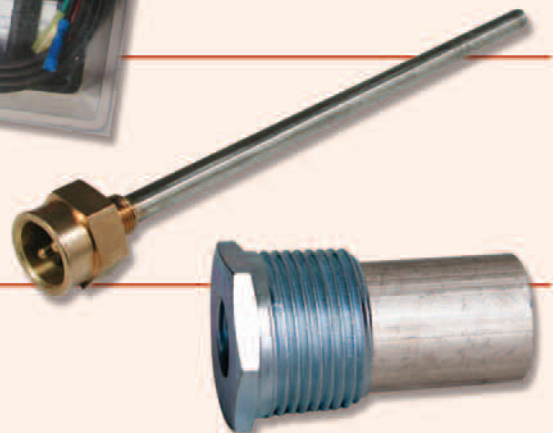

PSK1 – Power switch wiring kit. Easy to install, this kit provides an illuminated on/off switch to turn your hot water heater on and off. Includes aluminum bracket, mounting screws and color coded wiring harness and retrofits any existing Hott Rod.

HR6P2 – Replacement Heating Element for the 6 gallon Hott Rod.

HR10P2 – Replacement Heating Element for the 10 gallon Hott Rod.

SBA34 – 3/4" anode reducer for Suburban water heaters to enhance protection against tank corrosion.