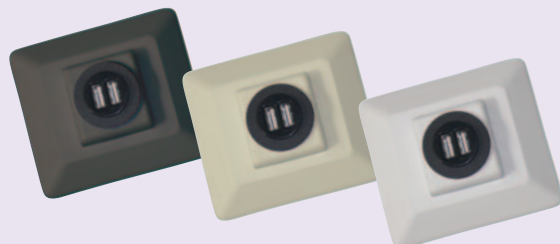

DECOR USB CHARGING CENTER

USB Charging station includes two – 2.1 amp chargers in a decorative bezel mount. Just locate a 12 volt power source and installation is easy. ROHS compliant. Size - 3.875" x 3.5" x 2.25".

61030USB – **Black** 2 USB Charger - Decorator

61031USB – **White** 2 USB Charger - Decorator

61032USB – **Almond** 2 USB Charger - Decorator

USB CHARGERS AND ACCESSORIES

EUROSTYLE USB CHARGING CENTER WITH METAL BODY

Charging Centers with hidden screw assembly. Charge 12 volt and USB products all at once. RoHs Compliant

Size - 5" x 3.75" x 2.5" deep.

61023USB . . . . . Black

61024USB . . . . . White

61025USB . . . . . Ivory