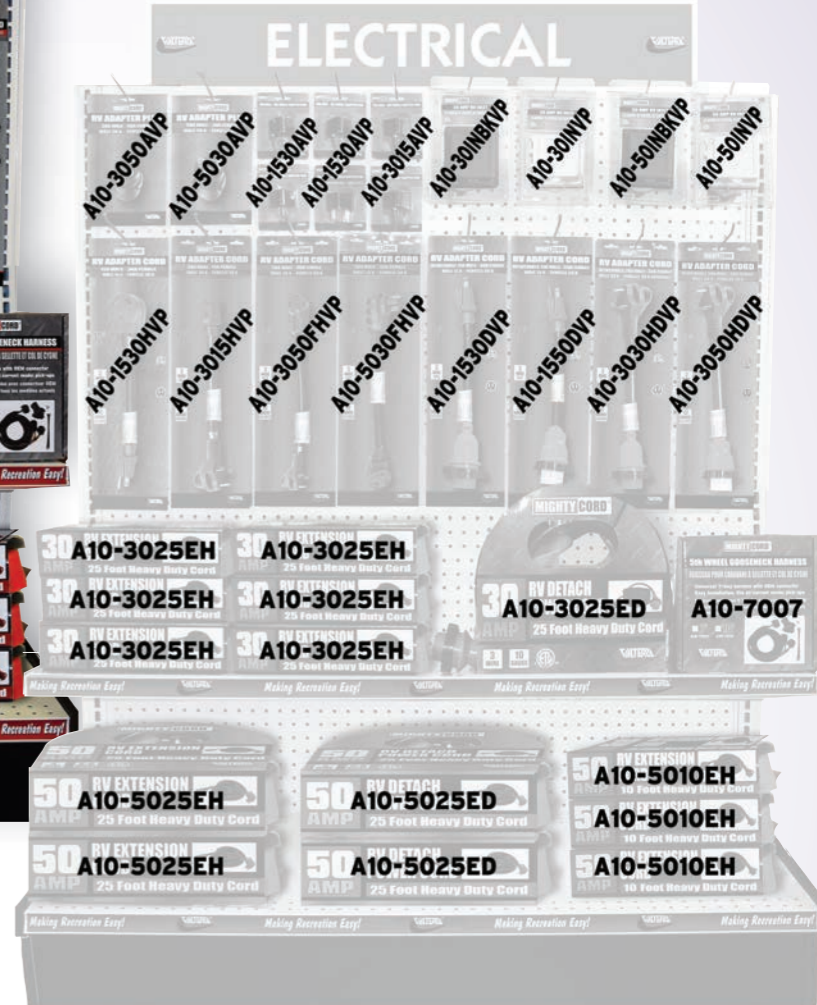

Part No.	Description	Order Qty	Part No.	Description	Order Qty
A30-0900	Solar Rope Lights w/Traks 18'	2	A30-0300	Awning Buddy, Set of 2	4
A30-0950	Rope Lights w/Traks 18'	2	A30-0675	Rope Lights, 18', Multi-Colore	4
A30-0800	RV MisterTrak, 15'	4	A10253	Awning Saver Clamps, White	4
A30-0500	RV TwinTrak®	4	A30-0200	Happy Hooks with Cord and Spiral Stakes	4
A30-0600	Rope Light Trak	4	A30-0750	Awning Drape with Solar Rope Lights, 15	2
A77045	Awning Accessory Hangers, White	8	A30-0700	Solar Rope Lights, 18', Clear	4
A77041	Awning Accessory Hangers, Black	4	A30-0725	Solar Rope Lights, 18', Blue	4
A77040	Awning Accessory Hangers, Gray	4	F2012	Awning Accessories Sign	1
A30-0650	Rope Lights, 18', Clear	4	M0702	Shelf Strips	1

Part No.	Description	Order Qty	Part No.	Description	Order Qty
A10-3050AVP	30AM-50AF Adapter Plug	2	A10-1530DVP	15AM-30AF Detach Adapter Cord, 12", Red	2
A10-5030AVP	50AM-30AF Adapter Plug	2	A10-1550DVP	15AM-50AF Detach Adapter Cord, 12", Red	2
A10-1530AVP	15AM-30AF Adapter Plug	8	A10-3030HDVP	30AM-30AF Detach Adapt Cord w/Hdl, 12", Red	2
A10-3015AVP	30AM-15AF Adapter Plug	2	A10-3050HDVP	30AM-50AF Detach Adapt Cord w/Hdl, 12", Red	2
A10-30INBKVP	30A Power Inlet, Black	1	A10-3025EH	30A Extension Cord w/Hdl, 25', Red	6
A10-30INVP	30A Power Inlet, White	1	A10-3025ED	30A Detach Power Cord w/Hdl, 25', Red	2
A10-50INBKVP	50A Power Inlet, Black	1	A10-7007	5th Wheel Gooseneck Harness, 7'	2
A10-50INVP	50A Power Inlet, White	1	A10-5025EH	50A Extension Cord w/Hdl, 25', Red	2
A10-1530HVP	15AM-30AF Adapter Cord, 12", Red	2	A10-5025ED	50A Detach Power Cord w/Hdl, 25', Red	2
A10-3015HVP	30AM-15AF Adapter Cord w/Hdl, 12", Red	2	A10-5010EH	50A Extension Cord w/Hdl, 10', Red	3
A10-3050FHVP	30AM-50AF Adapter Cord w/Hdl, 12", Red	2	F2014	Electrical Sign	1
A10-5030FHVP	50AM-30AF Adapter Cord w/Hdl, 12", Red	2	M0702	Shelf Strips	2