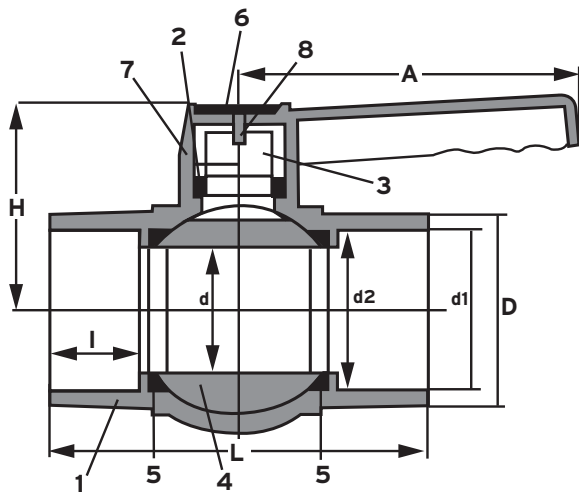

ANSI SOCKET BALL VALVES

SIZE	l (min)	D1	D2	D	H	A	L	D
1/2"	0.688	0.848	0.836	0.591	1.457	2.677	3.031	1.181
3/4"	0.719	1.058	1.046	0.748	2.165	3.15	3.583	1.398
1"	0.895	1.325	1.31	0.945	2.598	3.701	4.055	1.693
1-1/4"	0.938	1.67	1.655	1.181	2.874	3.937	4.37	2.047
1-1/2"	1.094	1.912	1.894	1.339	3.189	4.331	4.843	2.441
2"	1.156	2.387	2.369	1.772	3.583	5.354	5.748	2.953
2-1/2"	1.75	2.889	2.868	2.165	3.898	6.693	7.008	3.583
3"	1.875	3.516	3.492	2.756	4.764	8.268	8.268	4.173
4"	2	4.518	4.491	3.346	5.276	9.291	10.039	5.118

NPT THREADED BALL VALVES

SIZE	THREADS/IN	D	H	A	L	D
1/2"	14	0.591	1.457	2.677	3.031	1.181
3/4"	14	0.748	2.165	3.15	3.583	1.398
1"	11.5	0.945	2.598	3.701	4.055	1.693
1-1/4"	11.5	1.181	2.874	3.937	4.37	2.047
1-1/2"	11.5	1.339	3.189	4.331	4.843	2.441
2"	11.5	1.772	3.583	5.354	5.748	2.953
2-1/2"	8	2.165	3.898	6.693	7.008	3.583
3"	8	2.756	4.764	8.268	8.268	4.173
4"	8	3.346	5.276	9.291	10.039	5.118