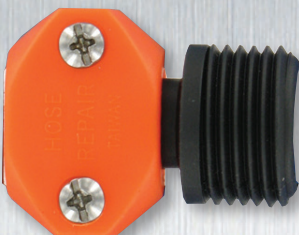

Hose Fixers

A01-0050VP

Part No.	Description	Carton Qty.
A01-0050VP	Hose Fixer, HSE x MGH, Carded	20
A01-0055VP	Hose Fixer, HSE x FGH, Carded	20
A01-0060VP	Hose Fixer, HSE x HSE, Carded	20