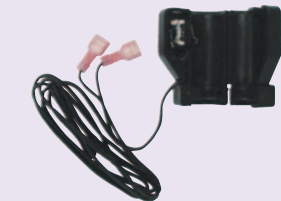

AUTOMATIC ON/OFF SWITCH