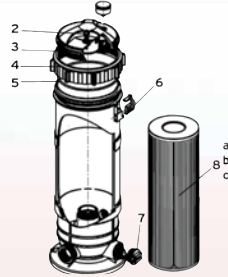

Cartridge Filters & Combo Pack Replacement Parts

		Ref#	Ctn.	Qty.
B8326	Cartridge Replacement for 25 Square Foot Filter (B8325)	8a	4	
B8356	Cartridge Replacement for 50 Square Foot Filter (B8350)	8b	4	
B8371	Cartridge Replacement for 70 Square Ft. Filter - B8370 (100 sq ft)	8c	4	
B8334	1-1/2" Pump or Filter Union		1	
B8353	Union Connector for Cartridge Filter Combo Packs		24	
B8361	Air Relief Plug and O-Ring for Cartridge Filters	2	1	
B8362	Filter Tank Cover (no gauge or plug) for Cartridge Filters	3	1	
B8363	Filter Cover Ring for Cartridge Filters	4	1	
B8364	Filter Cover O-Ring for Cartridge Filters	5	1	
B8365	Cover Ring Latch for Cartridge Filters	6	1	
B8366	1-1/2" Bottom Plug with O-Ring for Cartridge Filters	7	1