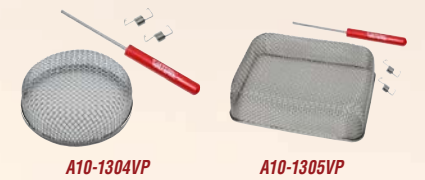

Ctn.	Qty.
A10-1300VP	RV Furnace Screen, 4.1" x 7.5" x 1.3" Fits Most Coleman®, Suburban, Sol-Aire, and Hydro Flame® Furnace Vents	6	
A10-1301VP	RV Furnace Screen, 2.8" x 1.2" Fits Most Duo-Therm® and Suburban Furnace Vents (2 Pack)	6	
A10-1302VP	RV Furnace Screen, 4.5" x 4.88" x 1.3" Fits Atwood® Hydro Flame® 8500 Series Furnace Vents with Access Doors	6	
A10-1303VP	RV Furnace Screen, 6.15" x 1.3" Fits Suburban DD Series Furnace Vents	6	
A10-1304VP	RV Furnace Screen, 3.6" x 1.3" Fits Atwood® Hydro Flame® Furnace Vents without Access Doors	6	
A10-1305VP	RV Furnace Screen, 5.1" x 6.85" x 2.16" Fits Atwood® New AF Series Furnace Vents	6	
A10-1310VP	RV Refrigerator Vent, 1.3" x 19.6" Fits Fridge Vents With 19-3/4" Louvered Openings, Except for Dometic® (3 Pack)	6	
A10-1311VP	RV Refrigerator Vent, 1.5" x 20" Fits Dometic® Fridge Vents with 20" Louver Openings (3 Pack)	6	
A10-1312VP	RV Fridge Screen, 1.3" x 27.5" Fits Norcold® Fridge Vents with 27-1/2" Louver Openings (3 Pack)	6	
A10-1313VP	RV Fridge Screen, 1.5" x 8.1" Fits Dometic® Fridge Vents with 8-1/8" Louver Openings (6 Pack)	6	
A10-1320VP	RV Water Heater Screen, 5.9" x 8.5" x 1.3" Fits Atwood® 6 & 10 Gallon and Suburban 6 Gallon Water Heater Vents	6	
A10-1321VP	RV Water Heater Screen, 7.4" x 9.75" x 1.3" Fits Suburban 10, 12, and 16 Gallon Water Heater Vents	6	
A10-1322VP	RV Water Heater Screen, 4.5" x 4.5" x 1.3" Fits Atwood® Hydro Flame® Furnace Vent Models 8535, 8531, 8525, 8940 DC, and 8940 AC. Fits Suburban New-Style Water Heaters with Louvered Vents. Fits Most Battery Vents.	6	
A10-1323VP	RV Water Heater Screen, 6.75" x 6.75" x 1.3" Fits Suburban 6 Gallon Flush-Mount Water Heater Vents	6	
A10-1330VP	RV Stove Screen, 4.2" x 11" x 1.3" Fits Most Louver Type RV Range Vents: Atwood®, Wedgewood Vision®, Suburban, and Magic Chef® Ranges	6	
A10-1340VP	RV Plumbing Vent Screen, 2.47" Diameter Fits Four Prong Type RV Roof Plumbing Vents	6	
A10-1350VP	RV Vent Replacement Kit Includes Installation Tool and Two Spring Fasteners	6