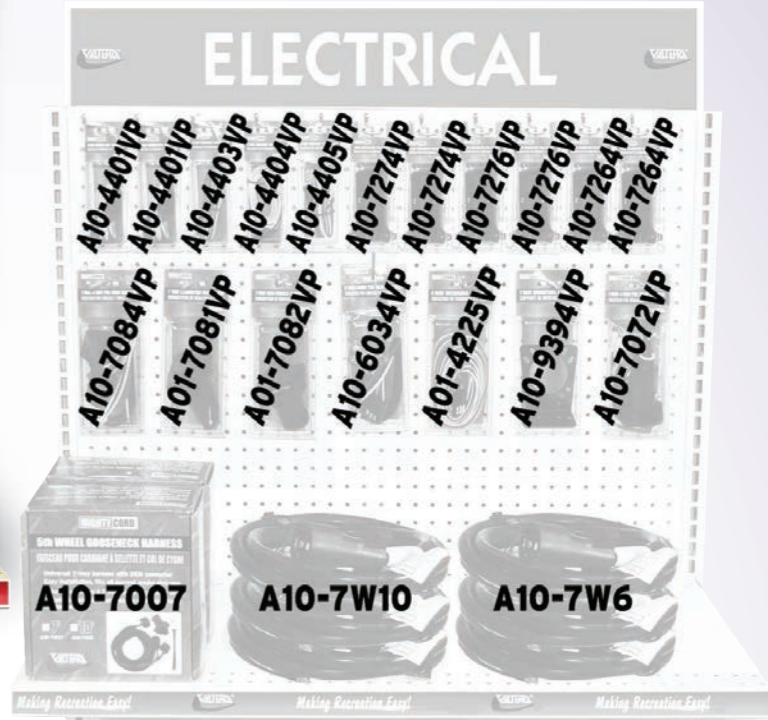

Part No.	Description	Order Qty	Part No.	Description	Order Qty
A10-3050AVP	30AM-50AF Adapter Plug	2	A10-1530DVP	15AM-30AF Detach Adapter Cord, 12", Red	2
A10-5030AVP	50AM-30AF Adapter Plug	2	A10-1550DVP	15AM-50AF Detach Adapter Cord, 12", Red	2
A10-1530AVP	15AM-30AF Adapter Plug	8	A10-3030HDVP	30AM-30AF Detach Adapt Cord w/Hdl, 12", Red	2
A10-3015AVP	30AM-15AF Adapter Plug	2	A10-3050HDVP	30AM-50AF Detach Adapt Cord w/Hdl, 12", Red	2
A10-30INBKVP	30A Power Inlet, Black	1	A10-3025EH	30A Extension Cord w/Hdl, 25', Red	6
A10-30INVP	30A Power Inlet, White	1	A10-3025ED	30A Detach Power Cord w/Hdl, 25', Red	2
A10-50INBKVP	50A Power Inlet, Black	1	A10-7007	5th Wheel Gooseneck Harness, 7'	2
A10-50INVP	50A Power Inlet, White	1	A10-5025EH	50A Extension Cord w/Hdl, 25', Red	2
A10-1530HVP	15AM-30AF Adapter Cord, 12", Red	2	A10-5025ED	50A Detach Power Cord w/Hdl, 25', Red	2
A10-3015HVP	30AM-15AF Adapter Cord w/Hdl, 12", Red	2	A10-5010EH	50A Extension Cord w/Hdl, 10', Red	3
A10-3050FHVP	30AM-50AF Adapter Cord w/Hdl, 12", Red	2	F2014	Electrical Sign	1
A10-5030FHVP	50AM-30AF Adapter Cord w/Hdl, 12", Red	2	M0702	Shelf Strips	2