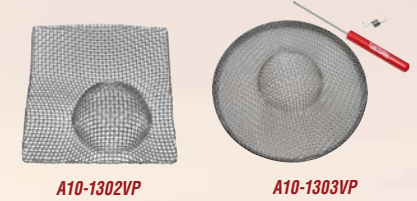

Ctn.	Qty.
A10-1300VP	RV Furnace Screen, 4.1" x 7.5" x 1.3" Fits Most Coleman®, Suburban, Sol-Aire, and Hydro Flame® Furnace Vents	6	
A10-1301VP	RV Furnace Screen, 2.8" x 1.2" Fits Most Duo-Therm® and Suburban Furnace Vents (2 Pack)	6	
A10-1302VP	RV Furnace Screen, 4.5" x 4.88" x 1.3" Fits Atwood® Hydro Flame® 8500 Series Furnace Vents with Access Doors	6	
A10-1303VP	RV Furnace Screen, 6.15" x 1.3" Fits Suburban DD Series Furnace Vents	6	
A10-1304VP	RV Furnace Screen, 3.6" x 1.3" Fits Atwood® Hydro Flame® Furnace Vents without Access Doors	6	
A10-1305VP	RV Furnace Screen, 5.1" x 6.85" x 2.16" Fits Atwood® New AF Series Furnace Vents	6	
A10-1310VP	RV Refrigerator Vent, 1.3" x 19.6" Fits Fridge Vents With 19-3/4" Louvered Openings, Except for Dometic® (3 Pack)	6	
A10-1311VP	RV Refrigerator Vent, 1.5" x 20" Fits Dometic® Fridge Vents with 20" Louver Openings (3 Pack)	6	
A10-1312VP	RV Fridge Screen, 1.3" x 27.5" Fits Norcold® Fridge Vents with 27-1/2" Louver Openings (3 Pack)	6	
A10-1313VP	RV Fridge Screen, 1.5" x 8.1" Fits Dometic® Fridge Vents with 8-1/8" Louver Openings (6 Pack)	6	
A10-1320VP	RV Water Heater Screen, 5.9" x 8.5" x 1.3" Fits Atwood® 6 & 10 Gallon and Suburban 6 Gallon Water Heater Vents	6	
A10-1321VP	RV Water Heater Screen, 7.4" x 9.75" x 1.3" Fits Suburban 10, 12, and 16 Gallon Water Heater Vents	6	
A10-1322VP	RV Water Heater Screen, 4.5" x 4.5" x 1.3" Fits Atwood® Hydro Flame® Furnace Vent Models 8535, 8531, 8525, 8940 DC, and 8940 AC. Fits Suburban New-Style Water Heaters with Louvered Vents. Fits Most Battery Vents.	6	
A10-1323VP	RV Water Heater Screen, 6.75" x 6.75" x 1.3" Fits Suburban 6 Gallon Flush-Mount Water Heater Vents	6	
A10-1330VP	RV Stove Screen, 4.2" x 11" x 1.3" Fits Most Louver Type RV Range Vents: Atwood®, Wedgewood Vision®, Suburban, and Magic Chef® Ranges	6	
A10-1340VP	RV Plumbing Vent Screen, 2.47" Diameter Fits Four Prong Type RV Roof Plumbing Vents	6	
A10-1350VP	RV Vent Replacement Kit Includes Installation Tool and Two Spring Fasteners	6