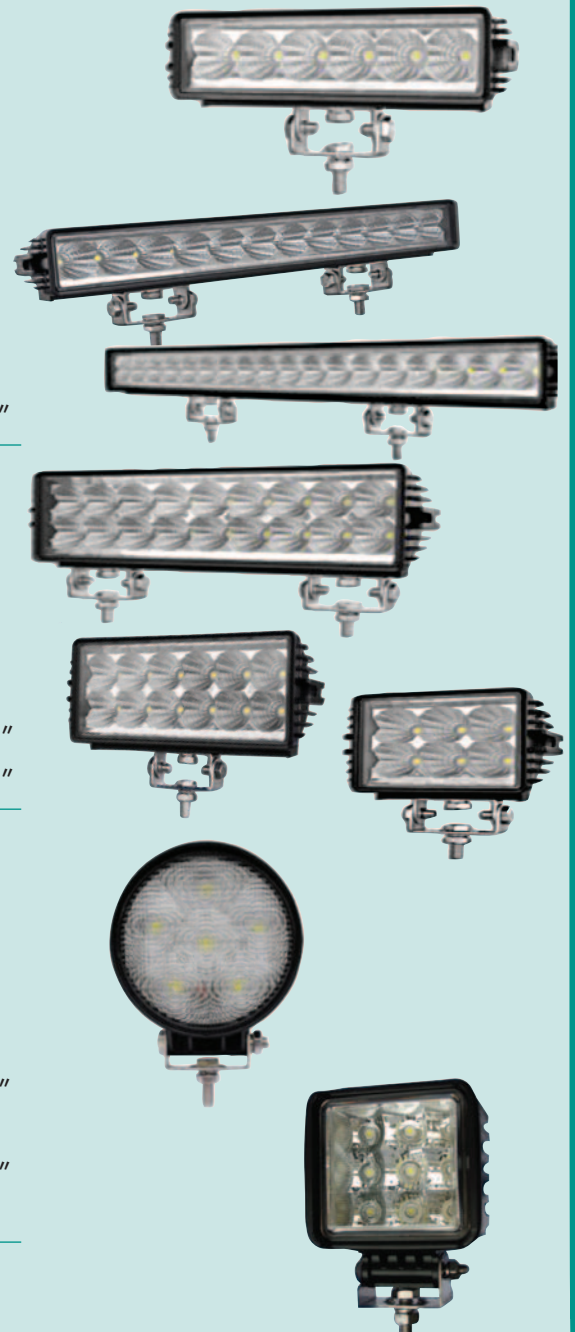

Wiring Harness

- 71048** Wiring Harness With Relay And On/Off Switch

52434

Weatherproof 6" Oval LED Light - 10 diode

Functions as a stop, turn and taillight. Operates from 8-16V. Grommet mount with standard plug. 6-1/2" L x 2-1/4" W x 3/4" D.
#52502 - Grommet only