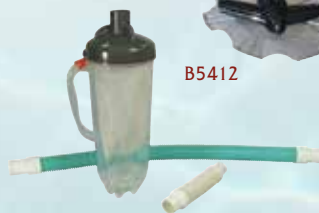

B5422

Automatic Pool Cleaner Replacement Parts

	Ctn. Qty.
B5413 Wing Assembly for B5412	1
B5414 Seal for B5412	1
B5415 Foot Pad for B5412	1
B5416 Skimmer Adaptor for B5412	1
B5417 Regulator Valve for B5412	1
B5418 Bumper Strap for B5412	1
B5419 Dive Float Ring for B5412	1
B8225 Connector Hose Set for B5412 Each set contains 1 pc M x F Hose & 9 pcs F x F Hose. Priced per set. Each carton contains two sets.	2 SETS
B5423 Flapper for B5412	1
B5424 Motor Housing for B5412	1
B5425 Motor Housing Bottom Plate for B5412	1
B5426 Suction Tube for B5412	1