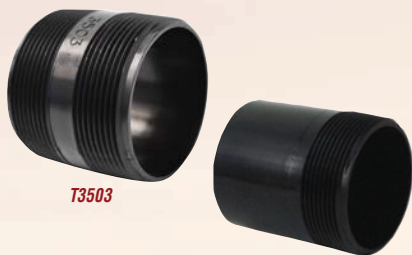

T3503

T3524

3" Threaded Nipples

		Ctn. Qty.
T3503	ABS Nipple, 3" x 3", Threaded On Both Ends	60
T3504	ABS Nipple, 3" x 4", Threaded On Both Ends	48
T3506	ABS Nipple, 3" x 6", Threaded On Both Ends	32
T3522-5	ABS Nipple, 3" x 2 5/8", Threaded On One End	60
T3523	ABS Nipple, 3" x 3", Threaded On One End	60
T3524	ABS Nipple, 3" x 4", Threaded On One End	48
T3528	ABS Nipple, 3" x 8", Threaded On One End	24