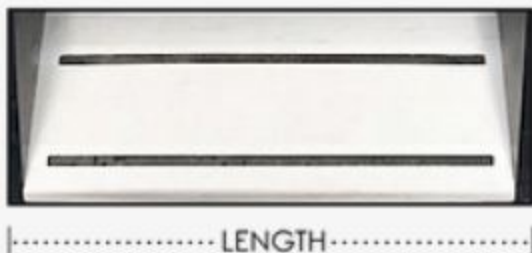

Captures Dirt and Debris Outside RV

Can Be Removed and Reattached

Easy to Install No Tools Require

Durable Weather Resistant Materials

Modern Design Non-slip Surface

IDENTIFYING YOUR RUGUP IS AS EASY AS 1-2-3

STEP 1

Measure the length

STEP 2

Measure the width

STEP 3

Find the custom rug

SOLID STEP by Lippert	
STEP SIZE	RUG SIZE
20" x 8.5"	19.5" x 7.5"
20" x 13"	19.5" x 12"
24" x 8.5"	24" x 7.5"
24" x 13"	24" x 12"
RUGUP also Fit All RV Trifold Steps	

STEP ABOVE by MORryde	
STEP SIZE	RUG SIZE
19.5" x 8"	19" x 7"
19.5" x 10.5"	19" x 9.5"
23.5" x 8"	23" x 7"
23.5" x 10.5"	23" x 9.5"
RUGUP Also Fit All RV Trifold Steps