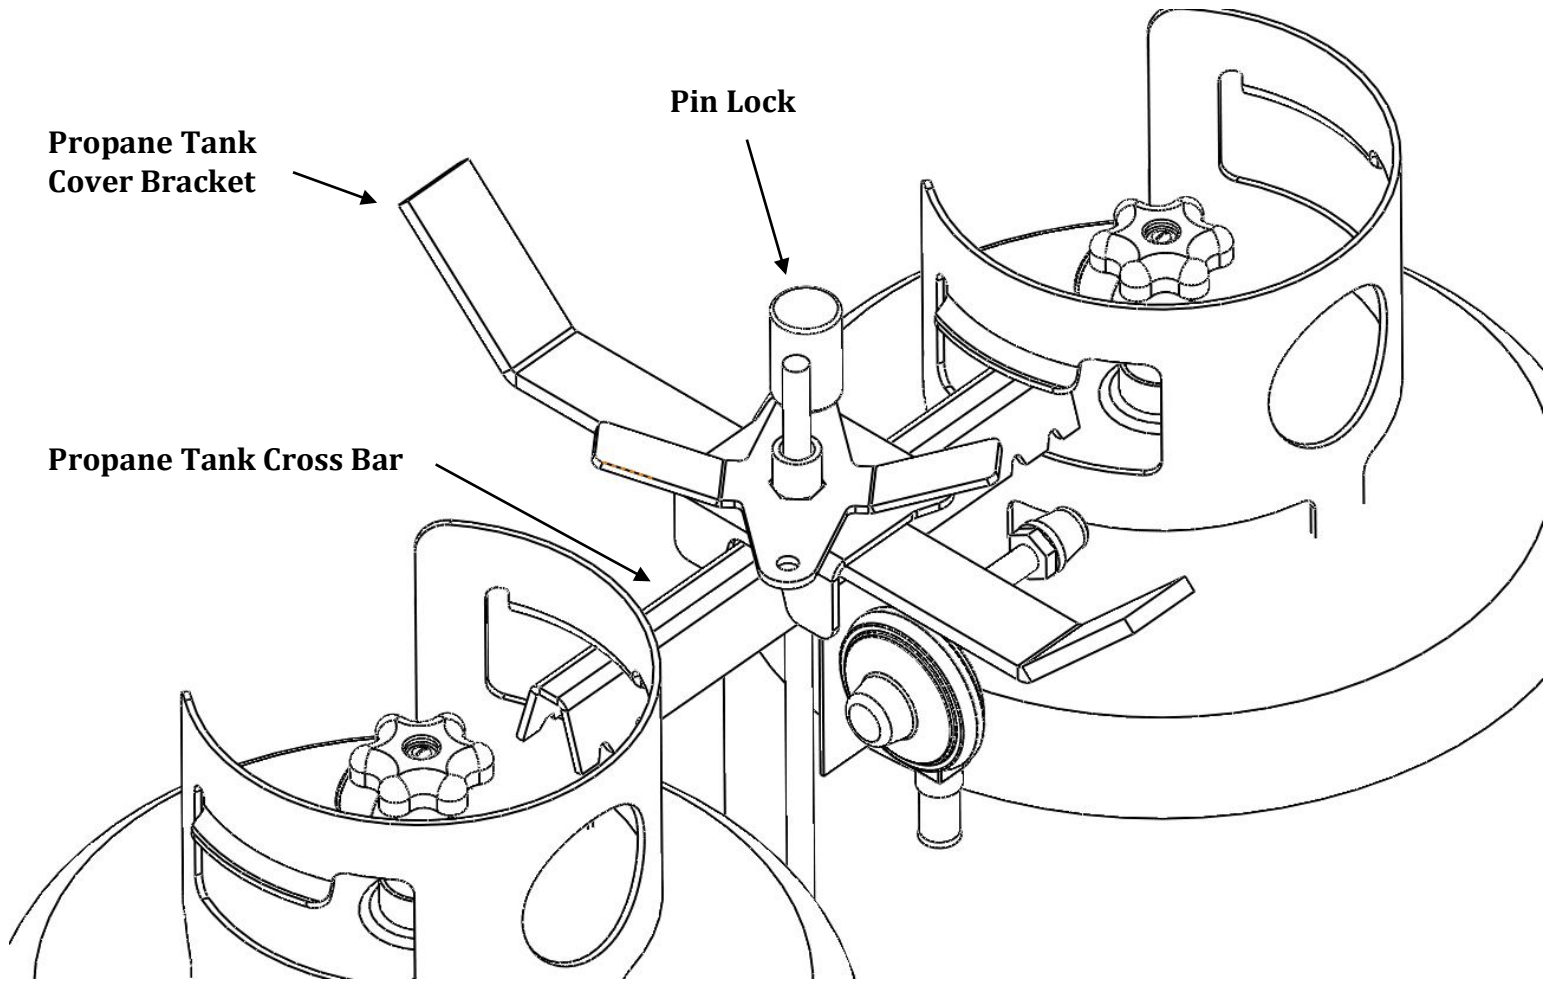

ASSEMBLY

Step 1-

Between the two propane tanks, remove the handle from the threaded rod.

Step 2-

Place the **Propane Lock Bracket** over the threaded rod with the feet pointing down and facing towards either Propane Tank. It will fit over the Propane Tank Cross Bar and Propane Tank Cover Bracket as seen in **Photo 3.1 and 4.1**.

Step 3-

Place the **Washer SS** over the threaded rod. Thread the **Propane Lock Handle** onto the threaded rod and tighten until the propane bottles are secure. Occasionally the threaded rod will not be tall enough to fully install the Propane Lock Handle. In most cases, the threaded rod can be unscrewed from the bottom to allow for extra height. Rotate the **Propane Lock Handle** so one of the locking holes lines up with the hole in the **Propane Lock Bracket** see **Photo 3.1**

Photo 3.1 - A7770

Step 4-

Place the **Rubber Lock Spacer** over the male end of the **Pin Lock** and then install the **Pin Lock** from the bottom side of the **Propane Lock Bracket**. With the key removed, push the female end of the **Pin Lock** onto the male end of the **Pin Lock** until you hear a “*snap*.” Make sure to check that the **Pin Lock** is securely fastened by pulling the female end of the **Pin Lock** away from the male end, see **Photo 4.1**.

Photo 4.1- A7770

Step 5-

To remove the **Pin Lock**, insert the key and twist clockwise. Pull the two sides of the **Pin Lock** apart and remove from **Propane Lock Bracket** and **Propane Lock Handle**.