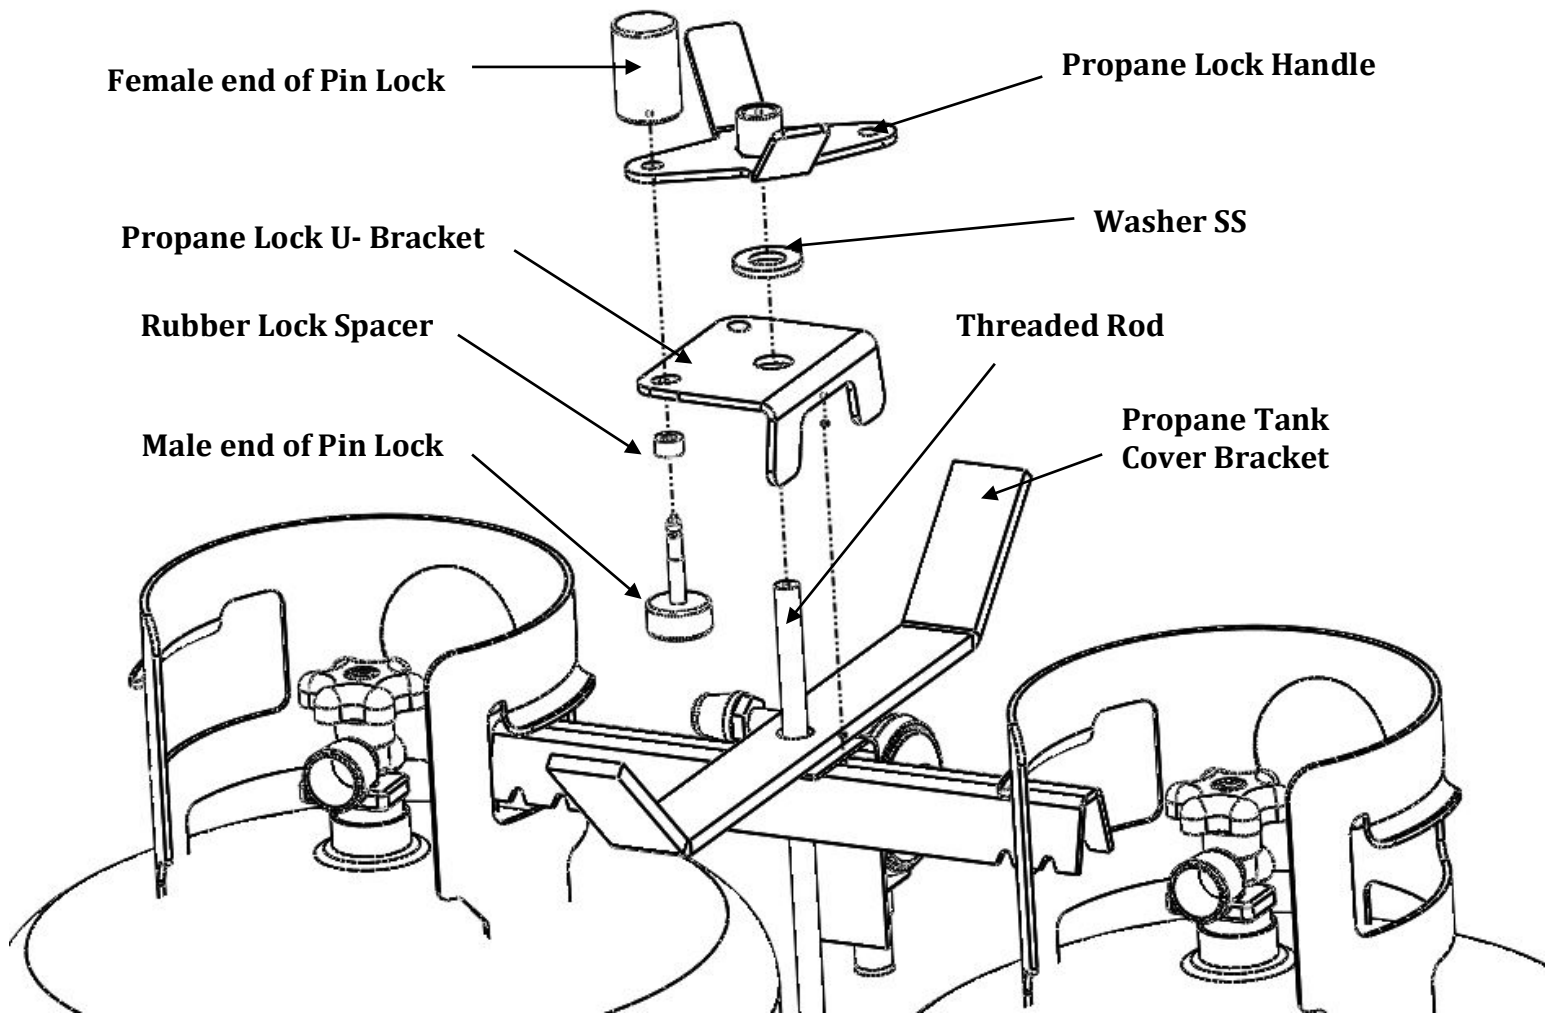

ASSEMBLY

Step 1-

Between the two propane tanks, remove the handle from the threaded rod.

Step 2-

Place the **Propane Lock Bracket** over the threaded rod with the feet pointing down and facing towards either Propane Tank. It will fit over the Propane Tank Cross Bar and Propane Tank Cover Bracket as seen in **Photo 3.1 and 4.1**.

Step 3-

Place the **Washer SS** over the threaded rod. Thread the **Propane Lock Handle** onto the threaded rod and tighten until the propane bottles are secure. Occasionally the threaded rod will not be tall enough to fully install the Propane Lock Handle. In most cases, the threaded rod can be unscrewed from the bottom to allow for extra height. Rotate the **Propane Lock Handle** so one of the locking holes lines up with the hole in the **Propane Lock Bracket** see **Photo 3.1**

Photo 3.1 - A7770

Step 4-

Place the **Rubber Lock Spacer** over the male end of the **Pin Lock** and then install the **Pin Lock** from the bottom side of the **Propane Lock Bracket**. With the key removed, push the female end of the **Pin Lock** onto the male end of the **Pin Lock** until you hear a “*snap*.” Make sure to check that the **Pin Lock** is securely fastened by pulling the female end of the **Pin Lock** away from the male end, see **Photo 4.1**.