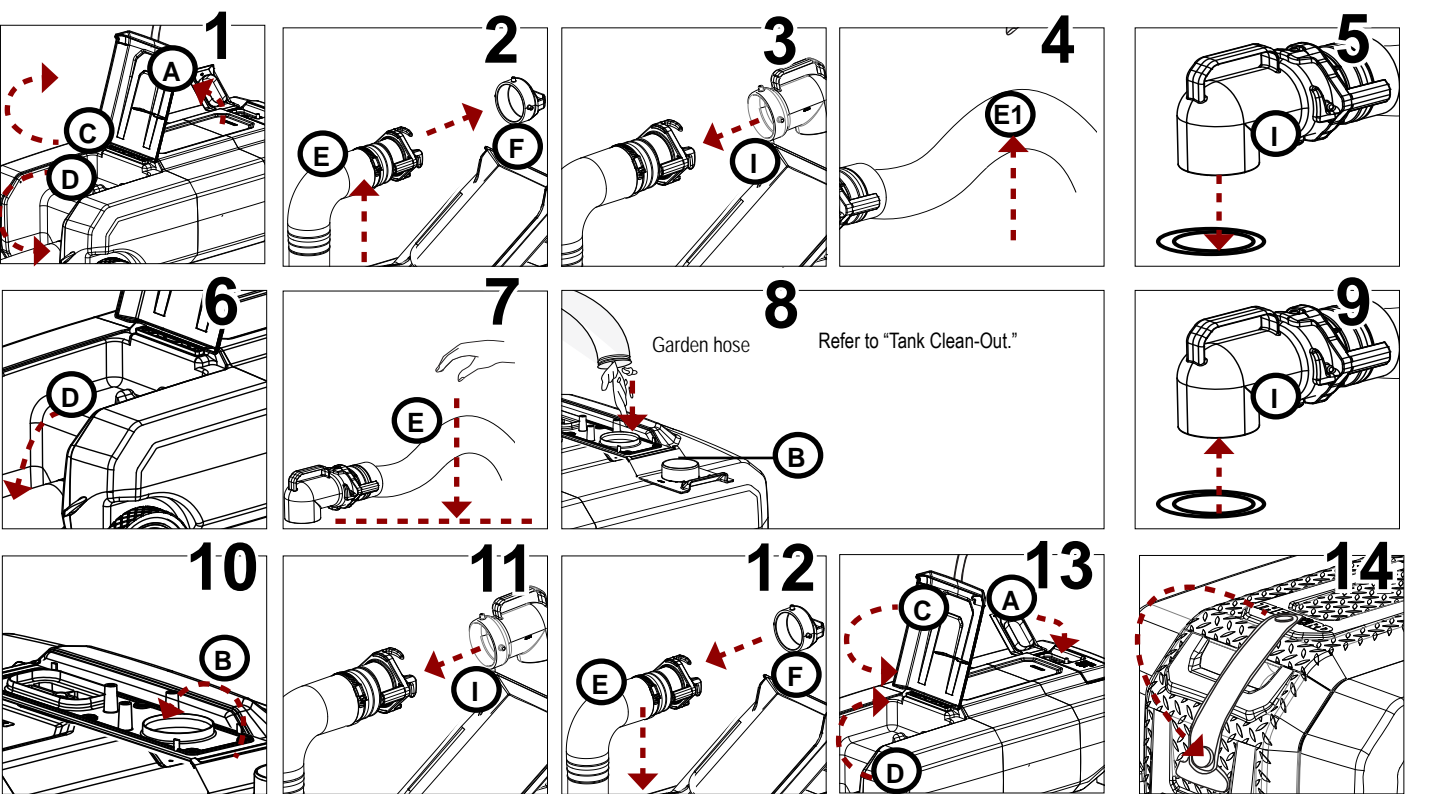

EMPTY

FILL

WARNING: To avoid splashing, CLOSE dump valve IMMEDIATELY upon red float activation.

EMPTY

PARTS

Ref. / Part No.			PARTS
2w	4w		
1	40769	40753	Tank Sewer Hose
2	40530	NA	Vent Cap
3	40531	40757	AutoStop™ Level Gauge Assembly
4	40763	40763	Strap
5	40750	40750	Permastore (Sewage) Hosecap
6	40751	40751	Bayonet
7	40754	40754	Wheel 6" - 1 wheel, axle cap
8	NA	40755	Wheel 8" - 1 wheel, axle cap
9	40764	40764	Universal Tow Strap
10	40759	40759	Universal Elbow Sewer
11	NA	40761	Accessory Door Top
12	NA	40760	Accessory Door Rear
13	NA	40752	Tow Handle
14	NA	40827	Steering Wheel Assembly
15	40830	40830	Tote Storage System Ladder Mount