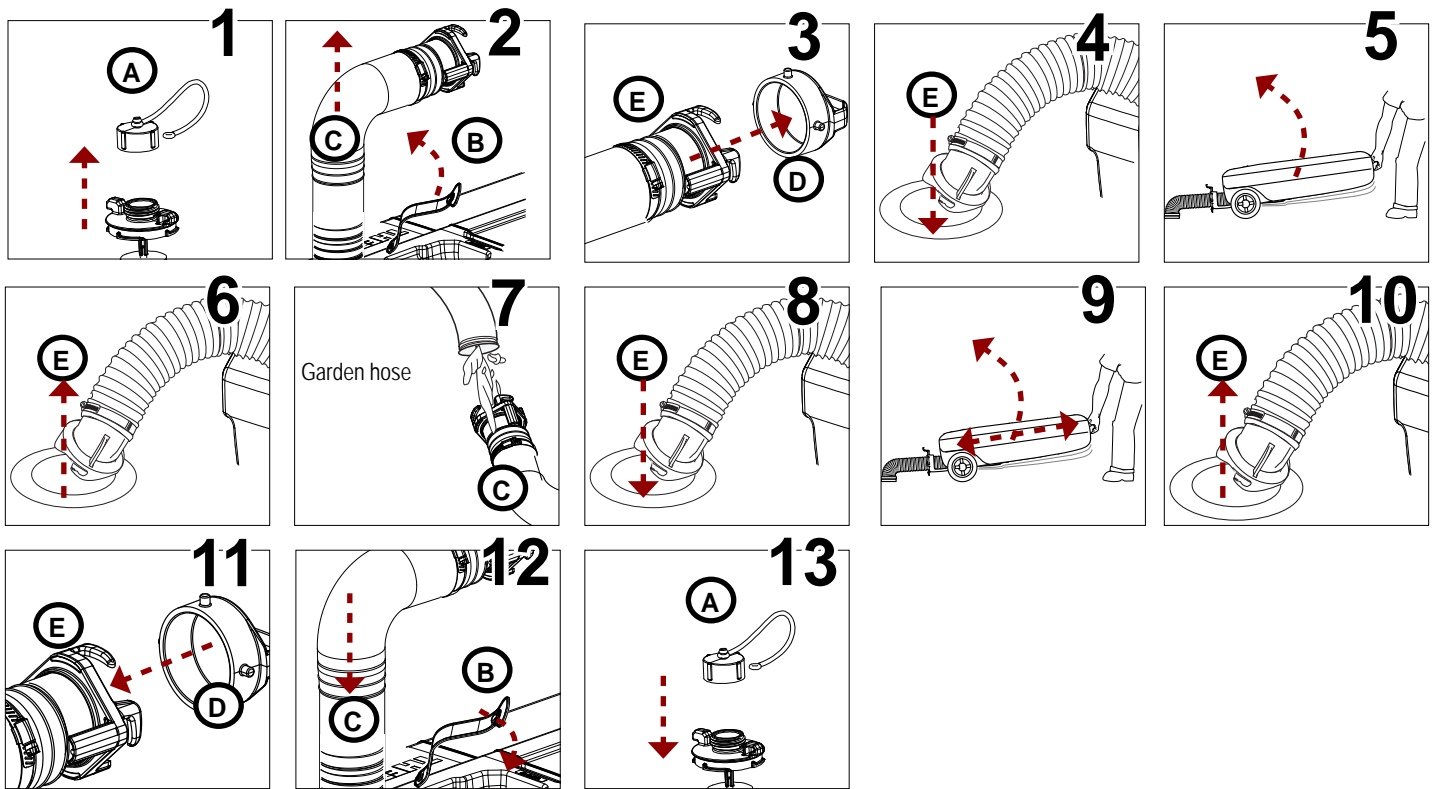

Maintenance

Tank Clean-Out

- 2w** Swish or rock the tank, flushing thoroughly with a garden hose through the tank sewer hose (held upright).
- 4w** Swish or rock the tank, flushing thoroughly with a garden hose through the clean-out port located on top of the tank.

EMPTY

FILL

WARNING: To avoid splashing, CLOSE dump valve IMMEDIATELY upon red float activation.

EMPTY

PARTS

Ref. / Part No.			PARTS
2w	4w		
1	40769	40753	Tank Sewer Hose
2	40530	NA	Vent Cap
3	40531	40757	AutoStop™ Level Gauge Assembly
4	40763	40763	Strap
5	40750	40750	Permastore (Sewage) Hosecap
6	40751	40751	Bayonet
7	40754	40754	Wheel 6" - 1 wheel, axle cap
8	NA	40755	Wheel 8" - 1 wheel, axle cap
9	40764	40764	Universal Tow Strap
10	40759	40759	Universal Elbow Sewer
11	NA	40761	Accessory Door Top
12	NA	40760	Accessory Door Rear
13	NA	40752	Tow Handle
14	NA	40827	Steering Wheel Assembly
15	40830	40830	Tote Storage System Ladder Mount