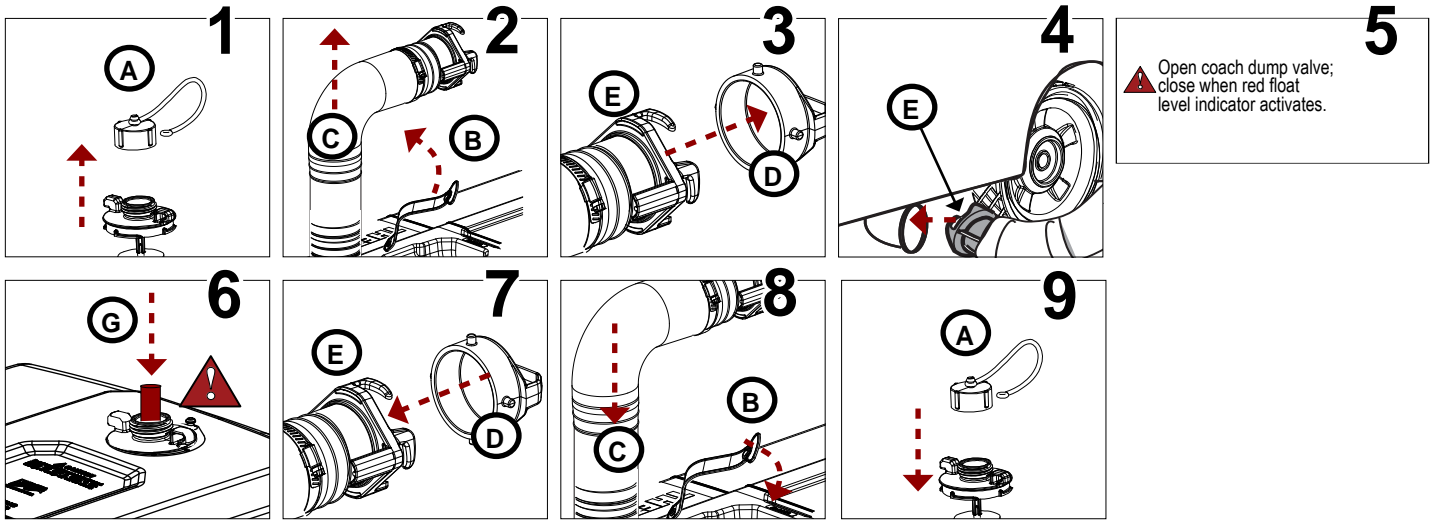

Maintenance

Tank Clean-Out

- 2w** Swish or rock the tank, flushing thoroughly with a garden hose through the tank sewer hose (held upright).
- 4w** Swish or rock the tank, flushing thoroughly with a garden hose through the clean-out port located on top of the tank.

EMPTY

FILL

WARNING: To avoid splashing, CLOSE dump valve IMMEDIATELY upon red float activation.

EMPTY

PARTS

Ref. / Part No.			PARTS
2w	4w		
1	40769	40753	Tank Sewer Hose
2	40530	NA	Vent Cap
3	40531	40757	AutoStop™ Level Gauge Assembly
4	40763	40763	Strap
5	40750	40750	Permastore (Sewage) Hosecap
6	40751	40751	Bayonet
7	40754	40754	Wheel 6" - 1 wheel, axle cap
8	NA	40755	Wheel 8" - 1 wheel, axle cap
9	40764	40764	Universal Tow Strap
10	40759	40759	Universal Elbow Sewer
11	NA	40761	Accessory Door Top
12	NA	40760	Accessory Door Rear
13	NA	40752	Tow Handle
14	NA	40827	Steering Wheel Assembly
15	40830	40830	Tote Storage System Ladder Mount