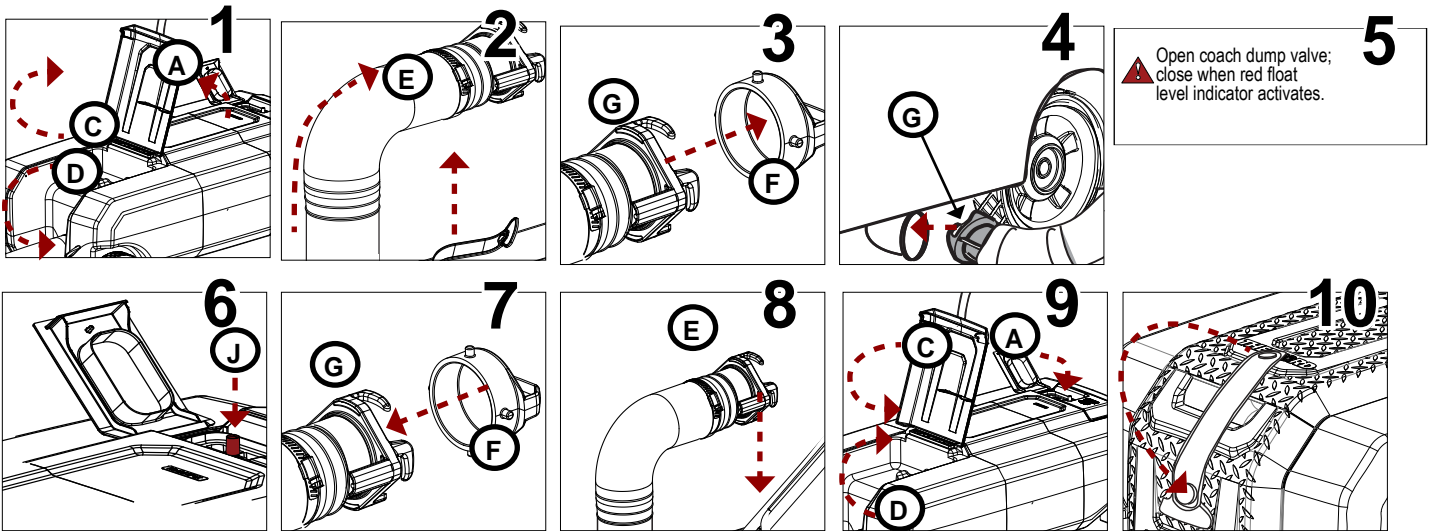

EMPTY

FILL

WARNING: To avoid splashing, CLOSE dump valve IMMEDIATELY upon red float activation.

EMPTY

PARTS

Ref. / Part No.			PARTS
2w	4w		
1	40769	40753	Tank Sewer Hose
2	40530	NA	Vent Cap
3	40531	40757	AutoStop™ Level Gauge Assembly
4	40763	40763	Strap
5	40750	40750	Permastore (Sewage) Hosecap
6	40751	40751	Bayonet
7	40754	40754	Wheel 6" - 1 wheel, axle cap
8	NA	40755	Wheel 8" - 1 wheel, axle cap
9	40764	40764	Universal Tow Strap
10	40759	40759	Universal Elbow Sewer
11	NA	40761	Accessory Door Top
12	NA	40760	Accessory Door Rear
13	NA	40752	Tow Handle
14	NA	40827	Steering Wheel Assembly
15	40830	40830	Tote Storage System Ladder Mount