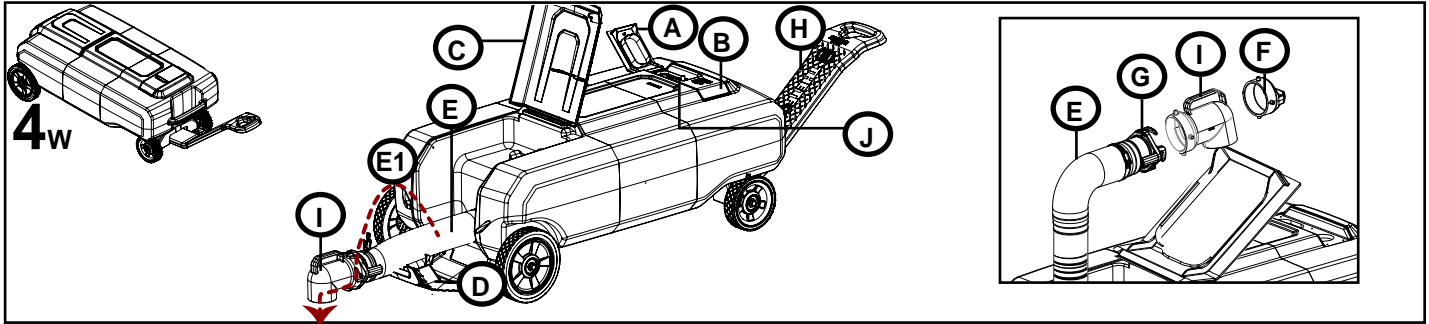

EMPTY

FILL

WARNING: To avoid splashing, CLOSE dump valve IMMEDIATELY upon red float activation.

EMPTY

PARTS

Ref. / Part No.			PARTS
2w	4w		
1	40769	40753	Tank Sewer Hose
2	40530	NA	Vent Cap
3	40531	40757	AutoStop™ Level Gauge Assembly
4	40763	40763	Strap
5	40750	40750	Permastore (Sewage) Hosecap
6	40751	40751	Bayonet
7	40754	40754	Wheel 6" - 1 wheel, axle cap
8	NA	40755	Wheel 8" - 1 wheel, axle cap
9	40764	40764	Universal Tow Strap
10	40759	40759	Universal Elbow Sewer
11	NA	40761	Accessory Door Top
12	NA	40760	Accessory Door Rear
13	NA	40752	Tow Handle
14	NA	40827	Steering Wheel Assembly
15	40830	40830	Tote Storage System Ladder Mount