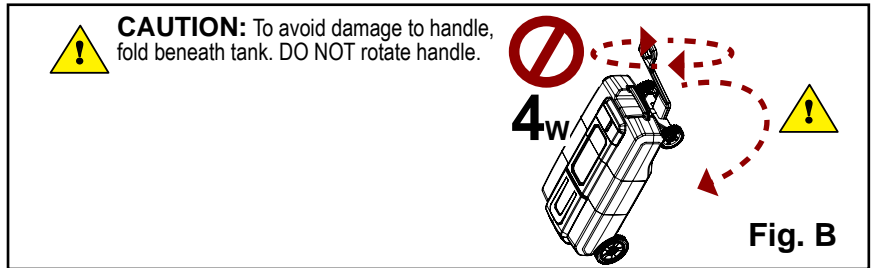

Maintenance

Tank Clean-Out

- 2w** Swish or rock the tank, flushing thoroughly with a garden hose through the tank sewer hose (held upright).
- 4w** Swish or rock the tank, flushing thoroughly with a garden hose through the clean-out port located on top of the tank.

Odor Control

To control odors and maintain life of the product, use Thetford's Storage Deodorant after every emptying (Fig. A).

Winterize

Winterize properly with RV antifreeze.

FILL

WARNING: To avoid splashing, CLOSE dump valve IMMEDIATELY upon red float activation.