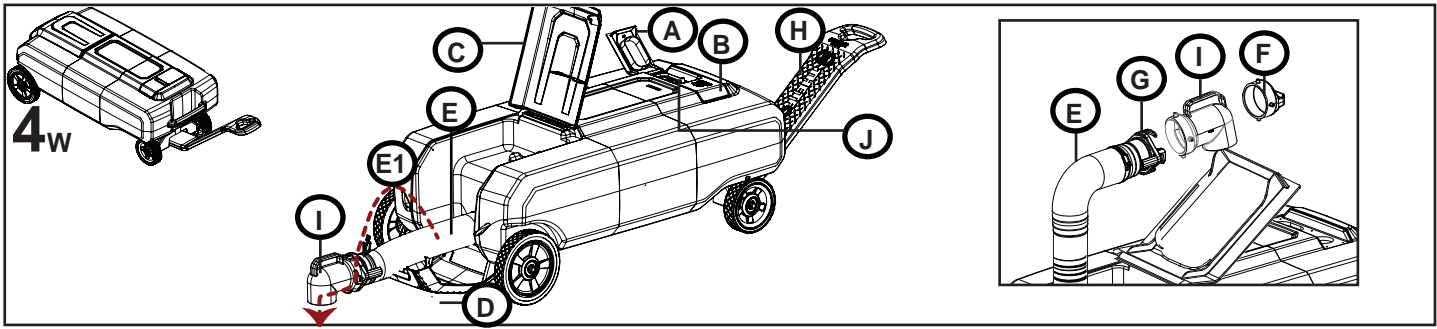

**EMPTY**

**FILL**

**⚠ DANGER** To avoid splashing, CLOSE dump valve IMMEDIATELY upon red float activation.

**EMPTY**