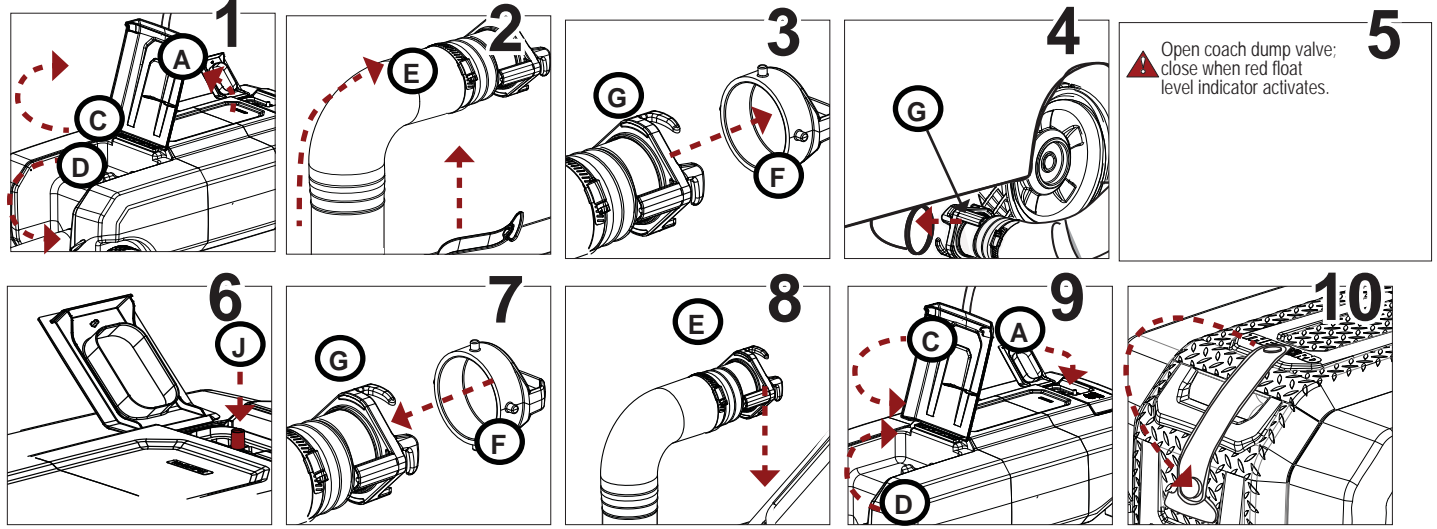

**EMPTY**

**FILL**

**⚠ DANGER** To avoid splashing, CLOSE dump valve IMMEDIATELY upon red float activation.

**EMPTY**