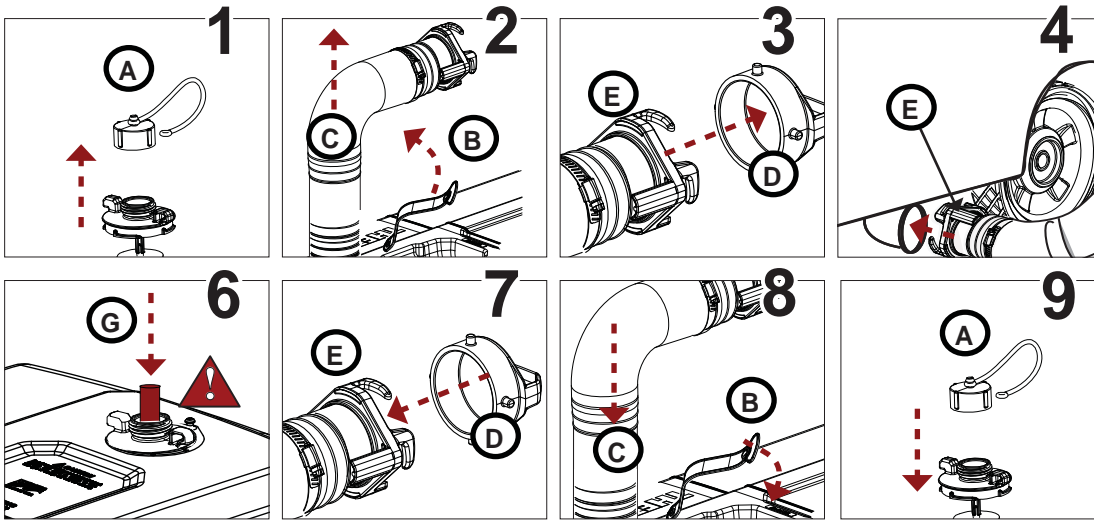

FILL

To avoid splashing, CLOSE dump valve IMMEDIATELY upon red float activation.