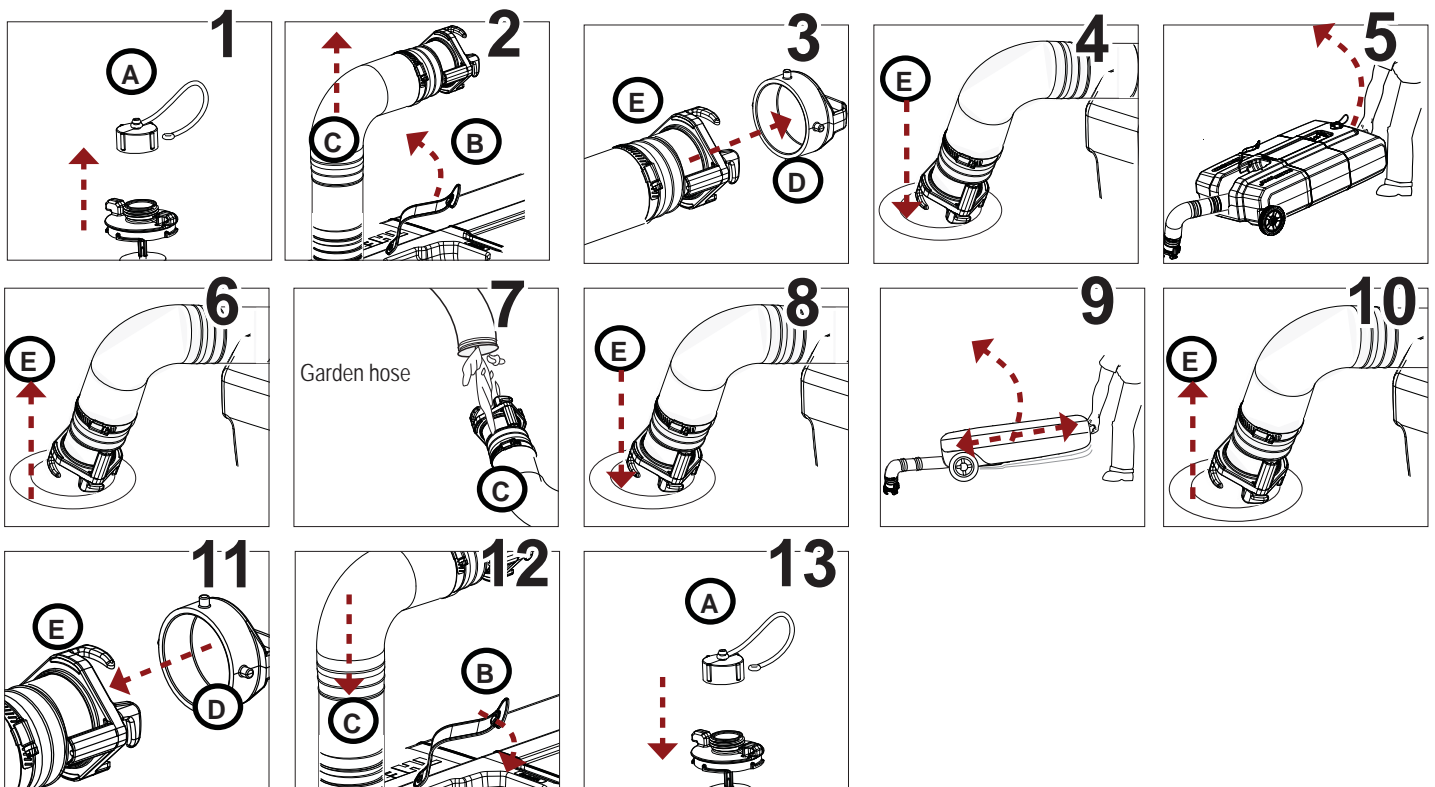

#### Winterize

Winterize properly with RV antifreeze.

Fig. A

**FILL**

To avoid splashing, CLOSE dump valve IMMEDIATELY upon red float activation.

**5** Open coach dump valve; close when red float level indicator activates.

**EMPTY**

**FILL**

**⚠ DANGER** To avoid splashing, CLOSE dump valve IMMEDIATELY upon red float activation.

**EMPTY**