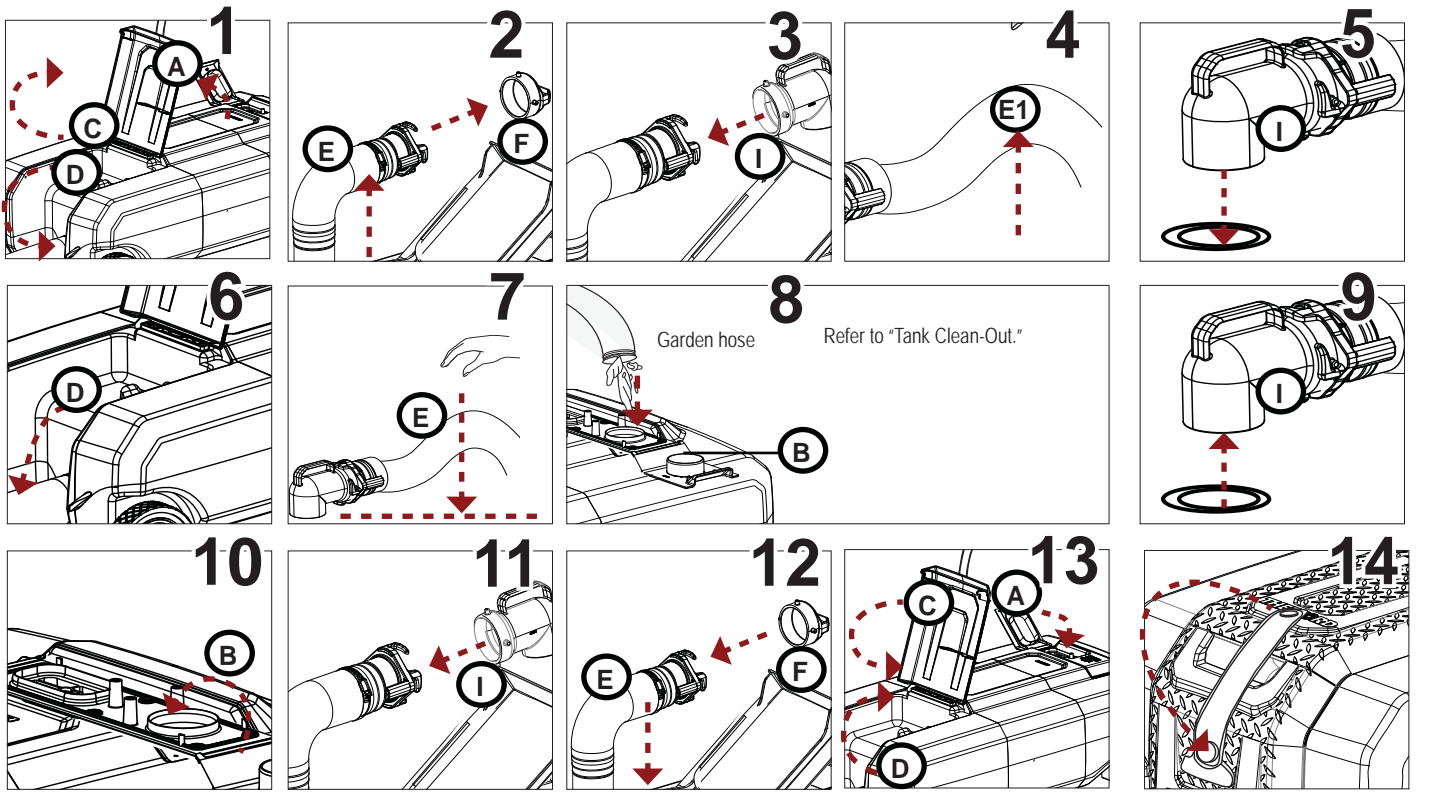

**EMPTY**

**FILL**

**⚠ DANGER** To avoid splashing, CLOSE dump valve IMMEDIATELY upon red float activation.

**EMPTY**