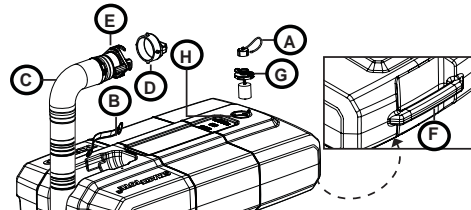

SAFETY

Not to be used for potable water, gasoline, or any petroleum product. Do not pressurize the tank.

Do not exceed walking speed or five MPH during transport. Damage may occur to wheels or tank. This type of damage will void warranty.

To avoid damage to the tank, a universal tow strap **MUST** be used to transport the two wheel tank models using a vehicle.

To avoid damage to the tank, the tow handle **MUST BE COLLAPSED** before transporting the four wheel tank models using a vehicle. Refer to Fig. B for proper storage.

To avoid damage to handle, fold beneath tank. **DO NOT** rotate handle.