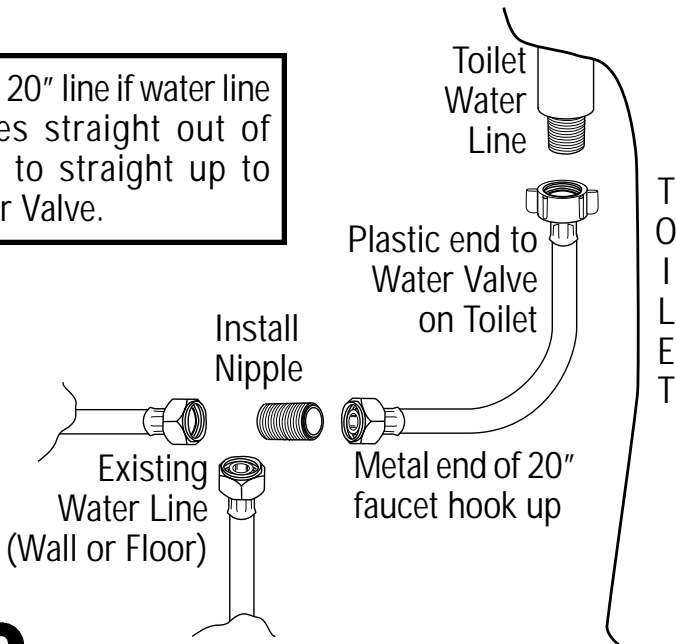

Water Line Extension Hose – SKU No. 28962

THETFORD

Looking for dependable RV plumbing? Rely on Thetford for quality and long-lasting products.