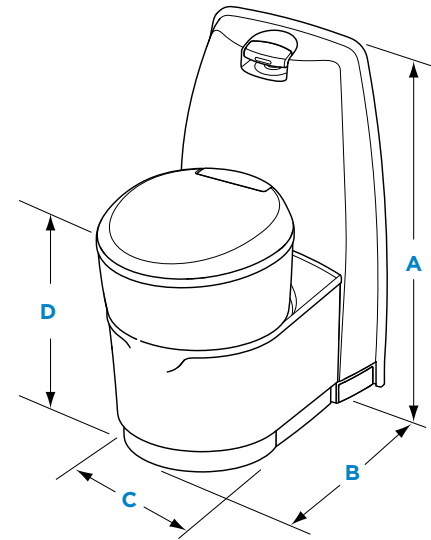

Aqua-Magic® VI

DIMENSIONS	
High Profile	Low Profile
A 7-5/8" : 19.3 cm	7-5/8" : 19.3 cm
B 15" : 38.02 cm	15" : 38.02 cm
C 17-7/8" : 45.32 cm	17-7/8" : 45.32 cm
D 12-5/8" : 32 cm	12-5/8" : 32 cm
E 17-3/4" : 45.1 cm	13 57/64" : 35.3 cm
F 20-3/8" : 51.8 cm	15-3/4" : 40.07 cm
G 34-1/4" : 87 cm	29-5/8" : 75.3 cm

Aqua-Magic® V (Hand and Foot Flush)

DIMENSIONS	
High Profile	Low Profile
A 7-5/8" : 19.3 cm	7-5/8" : 19.3 cm
B 15-1/8" : 38.4 cm	15-1/8" : 38.4 cm
C 17-13/16" : 45.2 cm	17-13/16" : 45.2 cm
D 12-5/8" : 32 cm	12-5/8" : 32 cm
E 17-1/2" : 44.5 cm	12-15/16" : 32.8 cm
F 18-1/2" : 47 cm	14" : 35.6 cm
G 32-1/2" : 82.6 cm	28" : 71.1 cm

Aqua-Magic® Bravura

DIMENSIONS	
High Profile	Low Profile
A 11" : 27.9 cm	11" : 27.9 cm
B 16-9/16" : 42.2 cm	16-9/16" : 42.2 cm
C 20-3/16" : 51.3 cm	20-3/16" : 51.3 cm
D 12-1/2" : 31.8 cm	12-1/2" : 31.8 cm
E 16-1/4" : 41.3 cm	13-1/8" : 33.3 cm
F 17-7/8" : 45.4 cm	14" : 35.6 cm
G 34-3/8" : 87.3 cm	30-1/2" : 77.5 cm

Cassette® C223-S / C223-CS / C224-CW (shown)

DIMENSIONS	
C223-S	
A 28-1/2" : 72.7 cm	
B 22-3/4" : 58 cm	
C 15-1/2" : 39.4 cm	
D 19-1/4" : 49.2 cm	

Cassette® 402C and 403L Models

DIMENSIONS	
High Profile	
A 15-3/4" : 40 cm	
B 10-3/16" : 25.8 cm	
C 26-3/8" : 67 cm	
D 18" : 45.8 cm	
E 14-1/8" : 35.8 cm	