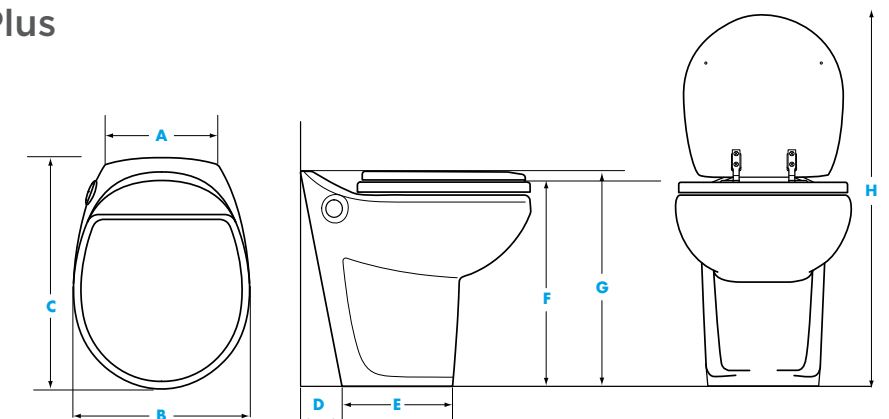

Tecma® Silence Plus 2G Models

SILENCE PLUS 2G HIGH PROFILE

Height Lid Down	18.1 in/46.0 cm
Width Overall	14.6 in/37.0 cm
Depth Overall	16.9 in/43.0 cm

SILENCE PLUS 2G LOW PROFILE

Height Lid Down	14.2 in/36.0 cm
Width Overall	14.6 in/37.0 cm
Depth Overall	16.9 in/43.0 cm

Aria® Deluxe II

DIMENSIONS	
High Profile	Low Profile
A 11" : 27.9 cm	11" : 27.9 cm
B 14-3/4" : 37.5 cm	14-3/4" : 37.5 cm
C 24-7/16" : 62.1 cm	24-7/16" : 62.1 cm
D 3" : 7.6 cm	3-1/2" : 9 cm
E 15" : 38.1 cm	15" : 38.1 cm
F 17-1/2" : 44.5 cm	13-9/16" : 34.4 cm
G 20-9/16" : 52.2 cm	16-3/4" : 42.5 cm
H 36" : 91.4 cm	30-1/8" : 76.5 cm