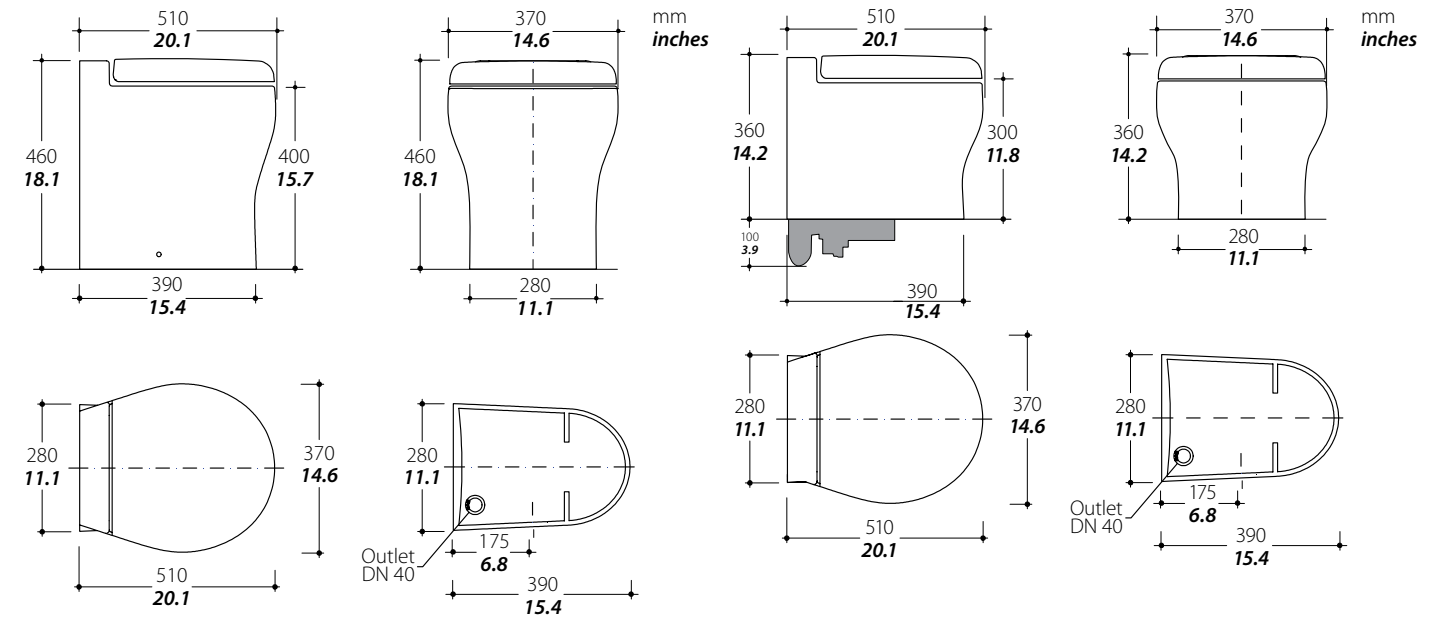

Tecma® Silence Plus 2G Models

SILENCE PLUS 2G HIGH PROFILE

Height Lid Down	18.1 in/46.0 cm
Width Overall	14.6 in/37.0 cm
Depth Overall	16.9 in/43.0 cm

SILENCE PLUS 2G LOW PROFILE

Height Lid Down	14.2 in/36.0 cm
Width Overall	14.6 in/37.0 cm
Depth Overall	16.9 in/43.0 cm

Aria® Deluxe II

DIMENSIONS	
High Profile	Low Profile
A 11" : 27.9 cm	11" : 27.9 cm
B 14-3/4" : 37.5 cm	14-3/4" : 37.5 cm
C 24-7/16" : 62.1 cm	24-7/16" : 62.1 cm
D 3" : 7.6 cm	3-1/2" : 9 cm
E 15" : 38.1 cm	15" : 38.1 cm
F 17-1/2" : 44.5 cm	13-9/16" : 34.4 cm
G 20-9/16" : 52.2 cm	16-3/4" : 42.5 cm
H 36" : 91.4 cm	30-1/8" : 76.5 cm