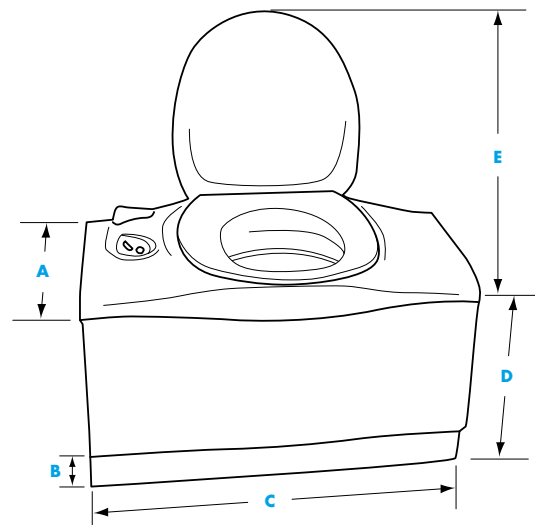

Aqua-Magic® Bravura

DIMENSIONS	
High Profile	Low Profile
A 11" : 27.9 cm	11" : 27.9 cm
B 16-9/16" : 42.2 cm	16-9/16" : 42.2 cm
C 20-3/16" : 51.3 cm	20-3/16" : 51.3 cm
D 12-1/2" : 31.8 cm	12-1/2" : 31.8 cm
E 16-1/4" : 41.3 cm	13-1/8" : 33.3 cm
F 17-7/8" : 45.4 cm	14" : 35.6 cm
G 34-3/8" : 87.3 cm	30-1/2" : 77.5 cm

Cassette® C223-S / C223-CS / C224-CW (shown)

DIMENSIONS	
C223-S	
A 28-1/2" : 72.7 cm	
B 22-3/4" : 58 cm	
C 15-1/2" : 39.4 cm	
D 19-1/4" : 49.2 cm	

Cassette® 402C and 403L Models

DIMENSIONS	
High Profile	
A 15-3/4" : 40 cm	
B 10-3/16" : 25.8 cm	
C 26-3/8" : 67 cm	
D 18" : 45.8 cm	
E 14-1/8" : 35.8 cm	