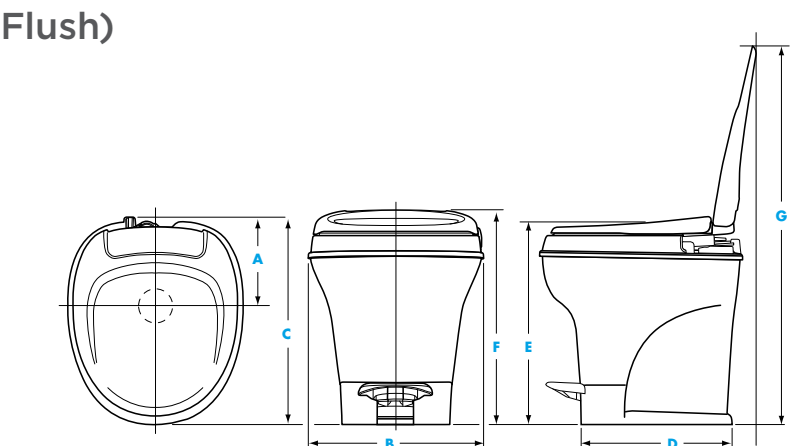

Aqua-Magic® V (Hand and Foot Flush)

DIMENSIONS	
High Profile	Low Profile
A 7-5/8" : 19.3 cm	7-5/8" : 19.3 cm
B 15-1/8" : 38.4 cm	15-1/8" : 38.4 cm
C 17-13/16" : 45.2 cm	17-13/16" : 45.2 cm
D 12-5/8" : 32 cm	12-5/8" : 32 cm
E 17-1/2" : 44.5 cm	12-15/16" : 32.8 cm
F 18-1/2" : 47 cm	14" : 35.6 cm
G 32-1/2" : 82.6 cm	28" : 71.1 cm