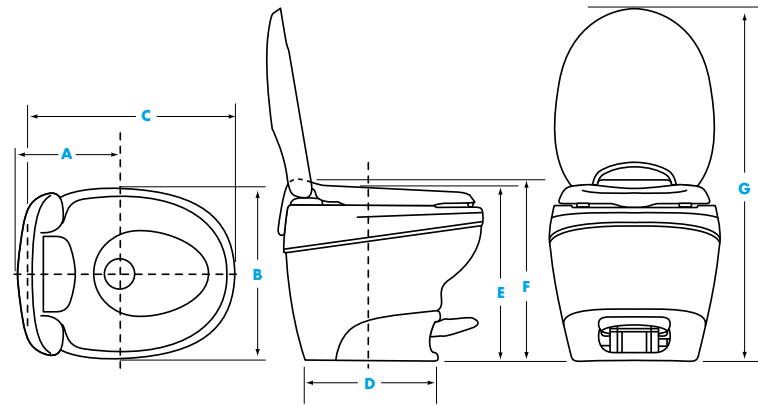

Aqua-Magic® Residence

DIMENSIONS	
High Profile	Low Profile
A 9-1/2" : 24.1 cm	9-1/2" : 24.1 cm
B 15-1/4" : 38.6 cm	15-1/4" : 38.6 cm
C 19-3/4" : 50.4 cm	19-3/4" : 50.4 cm
D 10-1/8" : 25.7 cm	10-1/8" : 25.7 cm
E 18" : 45.7 cm	12-1/2" : 31.7 cm
F 19-1/2" : 49.1 cm	13-3/4" : 35.1 cm
G 34-1/4" : 87.1 cm	28-3/4" : 73.1 cm

Aqua-Magic® VI

DIMENSIONS	
High Profile	Low Profile
A 7-5/8" : 19.3 cm	7-5/8" : 19.3 cm
B 15" : 38.02 cm	15" : 38.02 cm
C 17-7/8" : 45.32 cm	17-7/8" : 45.32 cm
D 12-5/8" : 32 cm	12-5/8" : 32 cm
E 17-3/4" : 45.1 cm	13 57/64" : 35.3 cm
F 20-3/8" : 51.8 cm	15-3/4" : 40.07 cm
G 34-1/4" : 87 cm	29-5/8" : 75.3 cm

Aqua-Magic® V (Hand and Foot Flush)

DIMENSIONS	
High Profile	Low Profile
A 7-5/8" : 19.3 cm	7-5/8" : 19.3 cm
B 15-1/8" : 38.4 cm	15-1/8" : 38.4 cm
C 17-13/16" : 45.2 cm	17-13/16" : 45.2 cm
D 12-5/8" : 32 cm	12-5/8" : 32 cm
E 17-1/2" : 44.5 cm	12-15/16" : 32.8 cm
F 18-1/2" : 47 cm	14" : 35.6 cm
G 32-1/2" : 82.6 cm	28" : 71.1 cm

Aqua-Magic® Bravura

DIMENSIONS	
High Profile	Low Profile
A 11" : 27.9 cm	11" : 27.9 cm
B 16-9/16" : 42.2 cm	16-9/16" : 42.2 cm
C 20-3/16" : 51.3 cm	20-3/16" : 51.3 cm
D 12-1/2" : 31.8 cm	12-1/2" : 31.8 cm
E 16-1/4" : 41.3 cm	13-1/8" : 33.3 cm
F 17-7/8" : 45.4 cm	14" : 35.6 cm
G 34-3/8" : 87.3 cm	30-1/2" : 77.5 cm