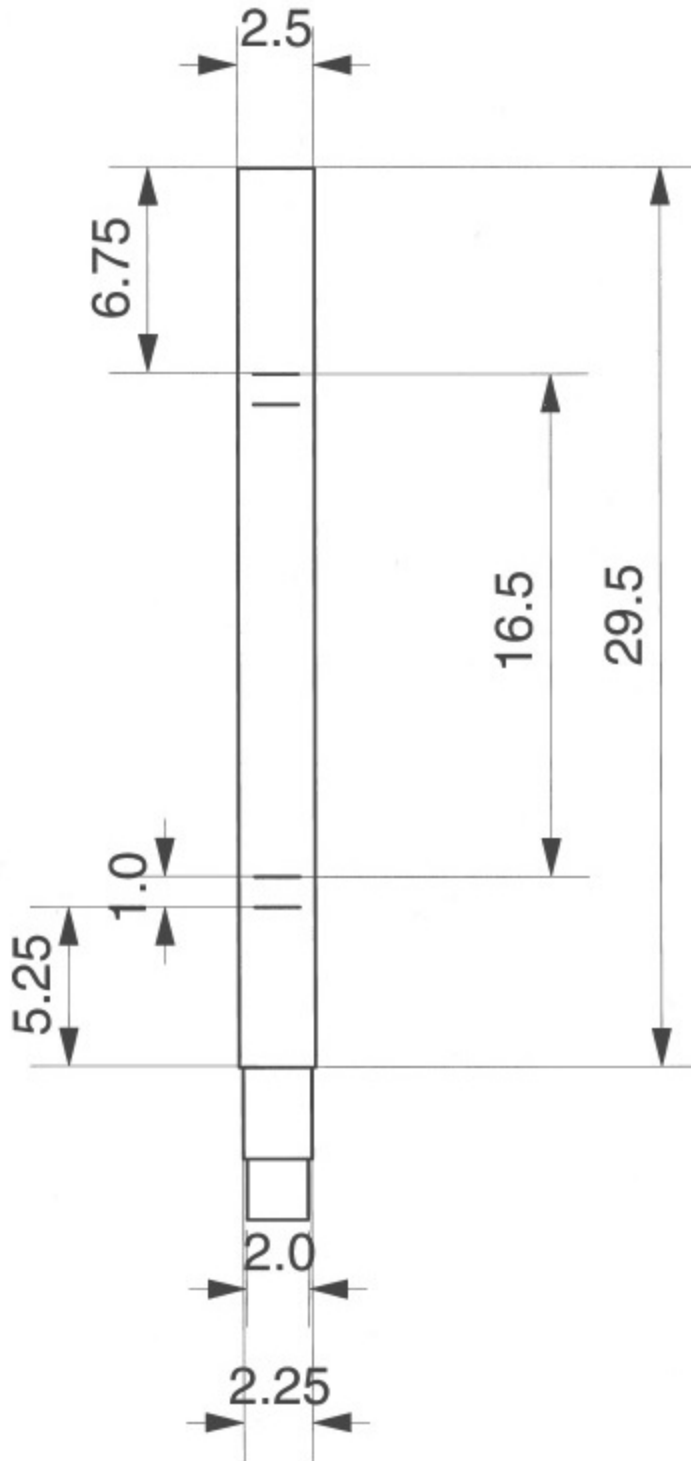

## 29.5" Landing Gear Leg Dimensions

## 33.5" Landing Gear Leg Dimensions