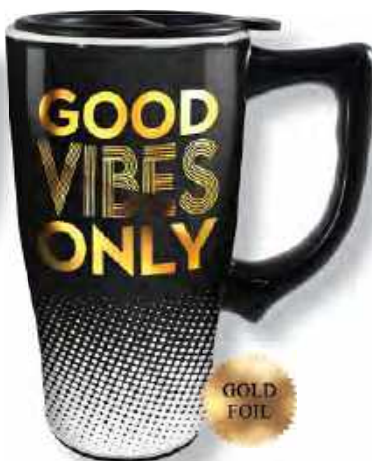

12857

GOLD FOIL