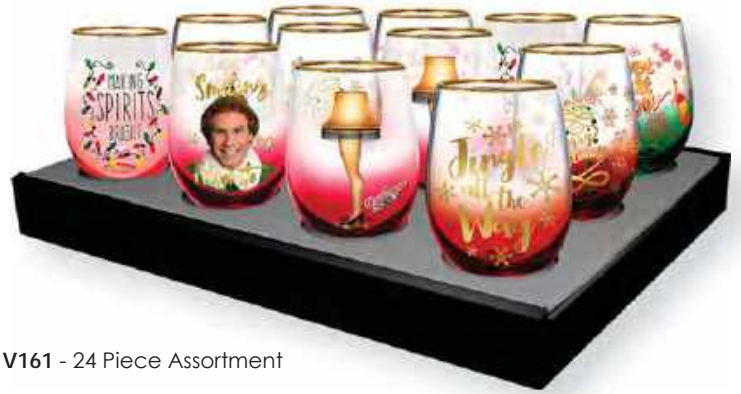

# Holiday Stemless Glasses

20 oz • Glass

21729

21730

V161 - 24 Piece Assortment

D777 - Stemless Glass Display  
19"L x 14 1/4"W • Holds 12 Pieces

21732

21733