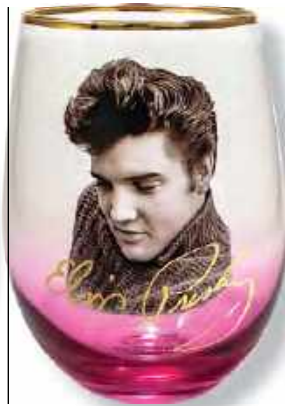

Stemless Glasses
20 oz • Glass

21705