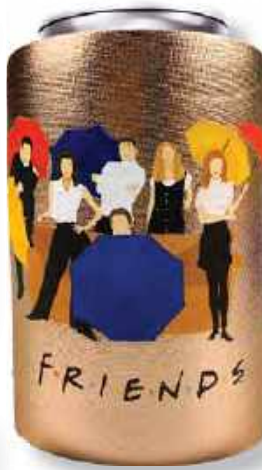

Can Coolers

Our can coolers are made of durable insulating neoprene. They fit both bottles and cans and feature metallic finishes and glitter accents.

D851 - Can Cooler Counter Display
22"H x 12½"W • Holds 36 pieces

17082