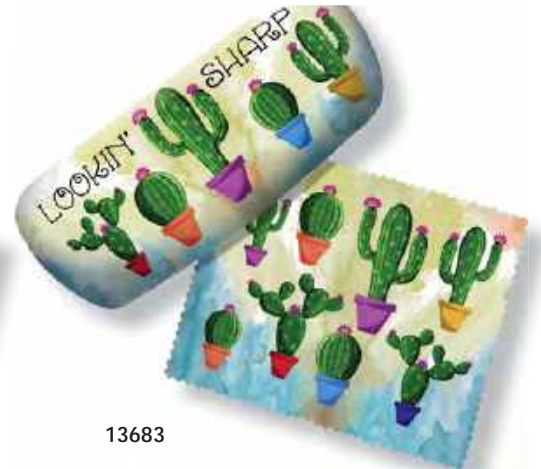

Eyeglass Cases

$5.00

Our eyeglass cases are 6" wide. The hard case protects your glasses and comes with a matching microfiber cleaning cloth.