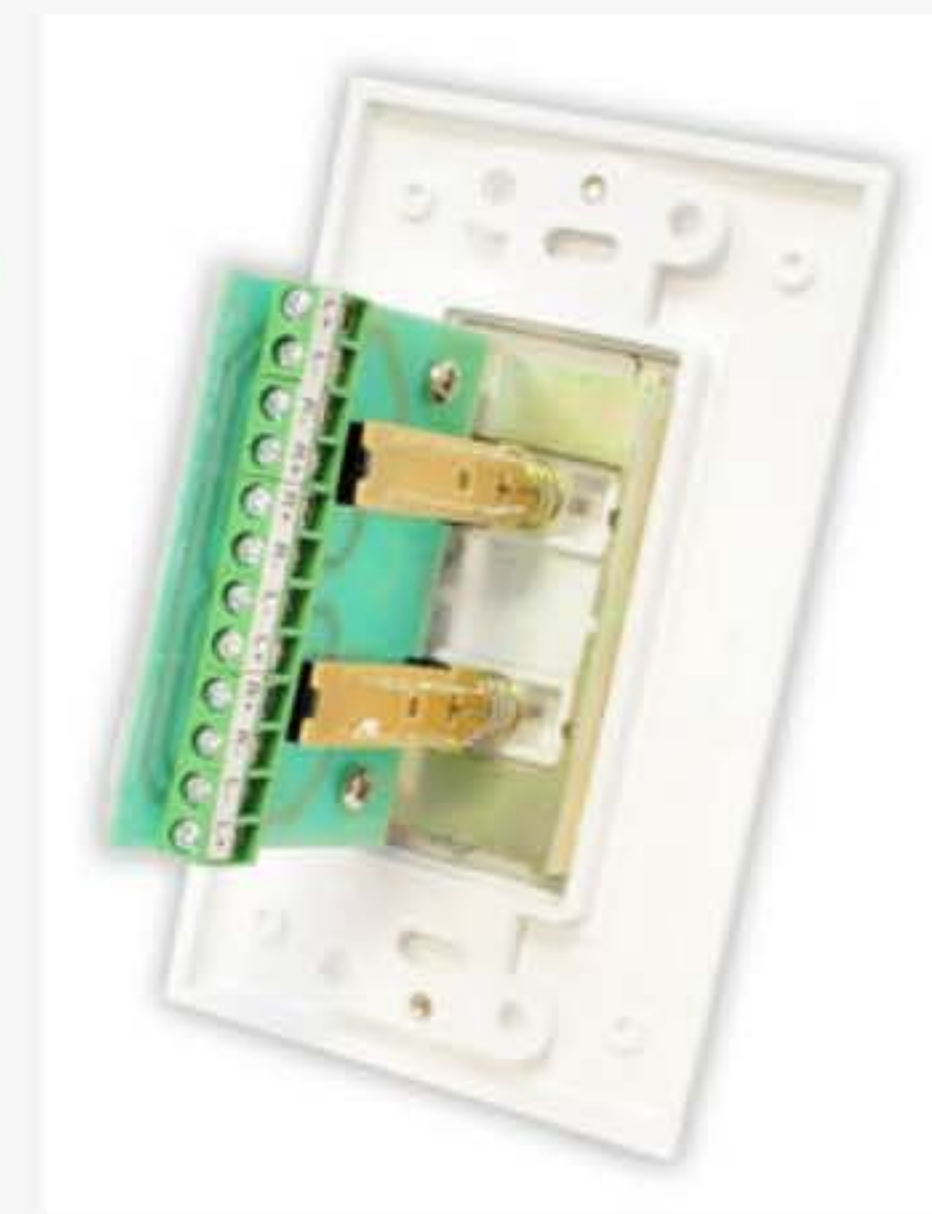

In-Wall A/B Source Selector Switch

[Click here for a larger image](#)

## In-Wall A/B Source Selector Switch

The PVCS2 is an in-wall A/B speaker selector switch that installs in a junction box, just like a light switch. This switch makes it simple and easy to direct your home amplifier's audio to two sets of speakers, such as one set indoors and one set outdoors. Activating or deactivating the A speakers, B speakers, is as easy as a push of a button. Easy button operation makes operation a breeze. The included Decora-style wall plate means this switch will unobtrusively blend into your wall. Up to 120 watt power load handling.

Add Versatility to Your Entertainment System

[Click here for a larger image](#)

Wiring Diagram

[Click here for a larger image](#)

## PVCS2 - Features

Decora-style wallplate

Easy push-button operation

Works with all audio and video systems

Three possible configurations: select A, B, or both A and B