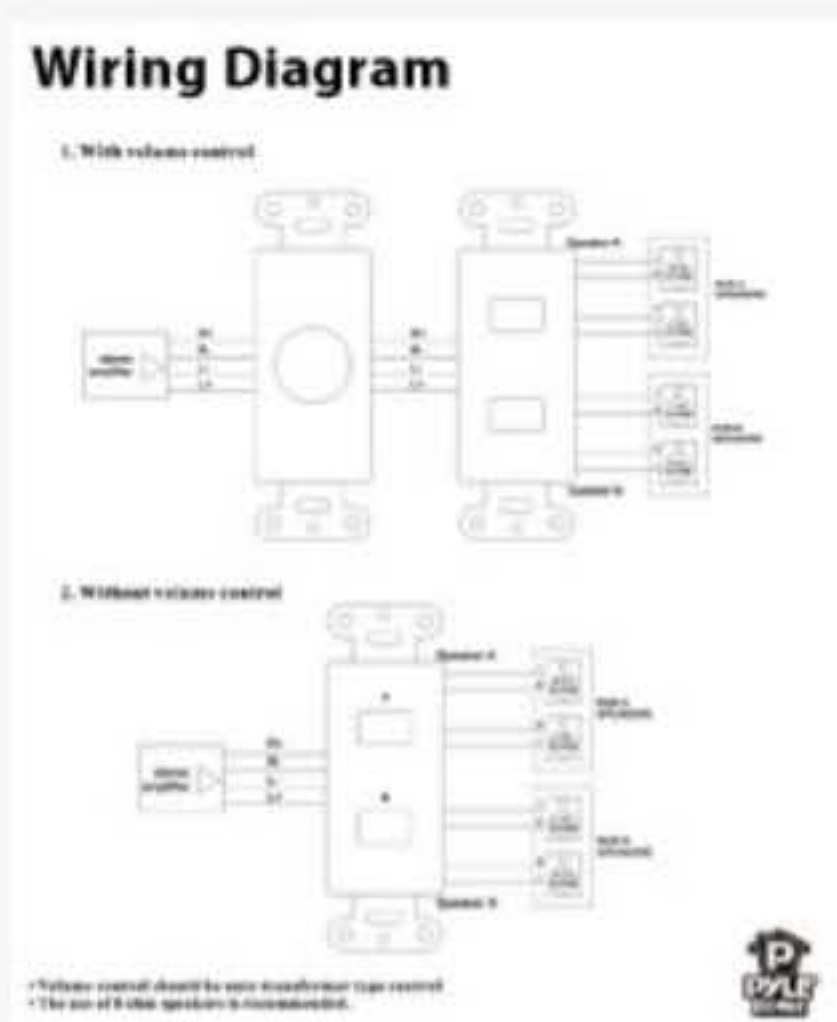

Wiring Diagram

[Click here for a larger image](#)

PVCS2 - Features

Decora-style wallplate

Easy push-button operation

Works with all audio and video systems

Three possible configurations: select A, B, or both A and B

About Pyle Home

The Pyle Home line includes a wealth of products and accessories designed to enrich your media experiences at home and on the go. Start with your home theater, a stalwart of any modern house. Pyle has projectors, TVs, mounts, and stands, just to get started--all fully equipped with state-of-the-art HD technology and compatible with next-generation video game consoles like Xbox 360, PlayStation 3, and Wii, as well as your favorite Blu-ray players, for crisp, hi-res images that explode in your eye. Of course, Pyle Home also carries all the cables and adapters you need for a fully operational setup that's sure to be the envy of your neighbors.

There's plenty more to keep you entertained in the Pyle Home line. Accessories for your iPod like bass-expanding mini speakers that run on rechargeable batteries and play your digital music, wherever you go. Perfect for the dorm room or sitting by the pool. Pyle also has an impressive line of headphones. Vintage turntables that get the look of yesterday's classic phonographs with today's high-quality manufacturing standards. Power amplifiers, horn speakers, and waterproof speakers for your garden. Not to mention, tripods and speaker stands. Pyle Home has it all.

[View other home TV and audio made by Pyle on our website.](#)