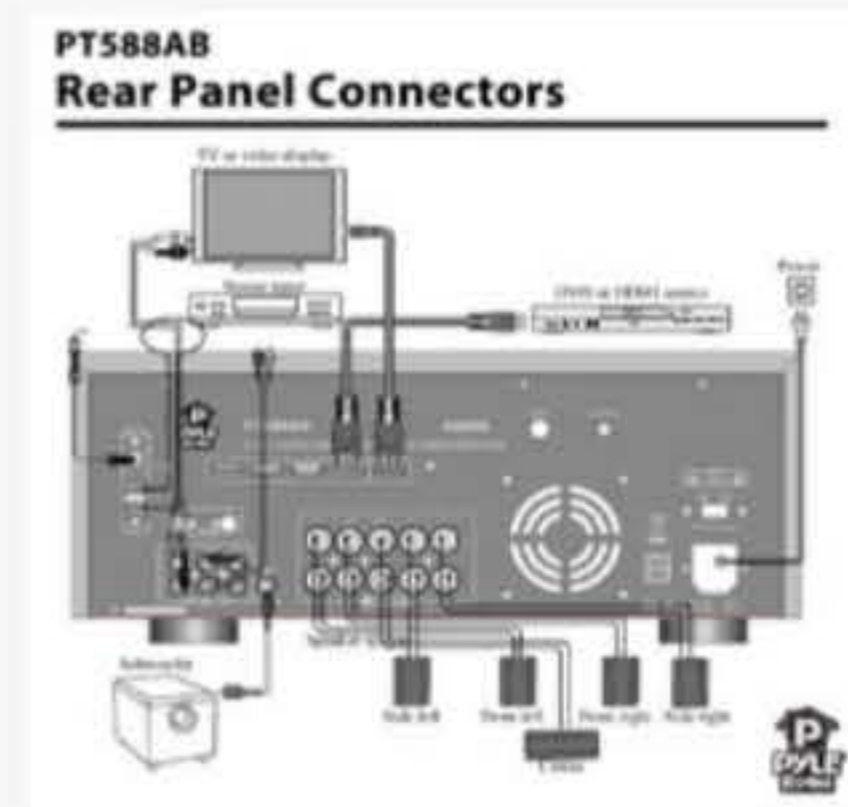

Connectors Diagram

[Click here for a larger image](#)