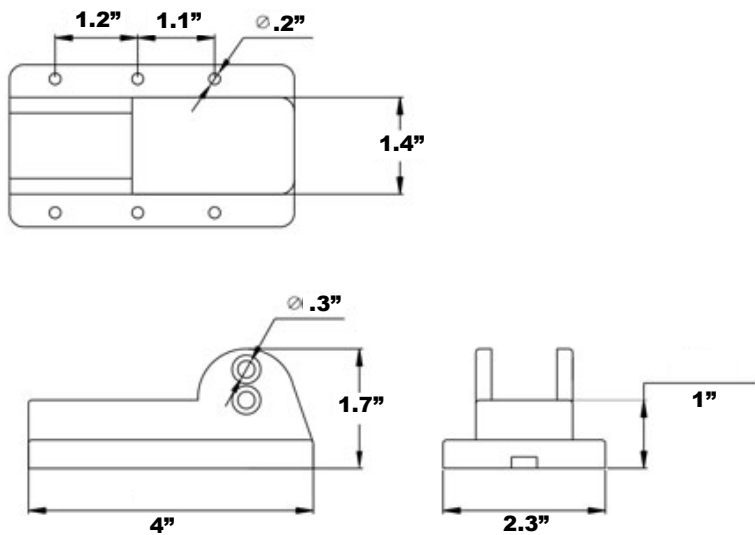

Speaker

Bracket

Planar Graph

PSHP4T 203mm

PHSP5T 232mm

PSHP4T 117mm

PHSP5T 100mm

PSHP4T 200mm

PHSP5T 150mm

Speaker

Bracket

Dimensions

PHSP4 - 6"
PHSP5 - 7.9"

PHSP4

Indoor/Outdoor PA Horn Speaker

6" Portable PA Speaker w/ 8 Ohms Impedance & 50W Peak Power

What's in the Box:

- PA Horn Speaker

Technical Specs:

- Construction Material: Engineered ABS
- Power/Load Rating: 50 Watts
- Nominal Impedance: 8 Ohms
- Frequency Range: 500 Hz - 5 KHz
- SPL(@ 1W/1m): 100dB
- Product Dimensions: 6" x 4" x 8" -inches

What's in the Box:

- PA Horn Speaker

Technical Specs:

- Construction Material: Engineered ABS
- Power/Load Rating: 65Watts
- Nominal Impedance: 8 Ohms
- Frequency Range: 500 Hz - 5 kHz
- SPL (1W/1m): 101dB
- Product Dimensions: 8" x 4.5" x 9" -inches