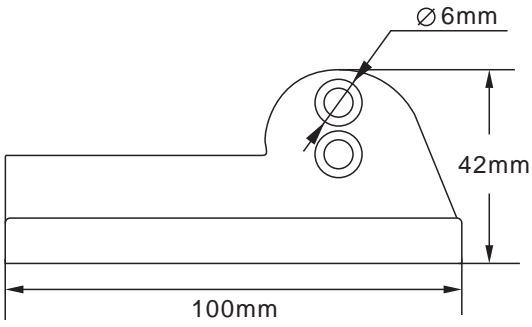

How to use

1. Careful attention should be required for the polarity when more than two speakers are in operation at the same place, otherwise the sound of poor quality and/or sound pressure of low level will be reproduced. Connection should be made in the same way as in the case of battery, same polarity with parallel connection and different polarity with series connection.
2. When long wiring is called for, the low impedance connection invites large power loss, resulting in inefficient operation of speakers, In case wiring becomes longer than 50 meters, equip matching transformer and use with proper high impedance.
3. For low impedance connection, the total impedance of speakers should be equal to output impedance of amplifier
4. Do not operate the unit for an extended period of time with the sound distorting. This is an indication of a malfunction, which in turn can cause heat to generate and result in a fire.

Speaker

Bracket

Planar Graph

PSHP4T 203mm

PHSP5T 232mm

PSHP4T 117mm

PHSP5T 100mm

PSHP4T 200mm

What's in the Box:

- PA Horn Speaker

Technical Specs:

- Construction Material: Engineered ABS
- Power/Load Rating: 50 Watts
- Nominal Impedance: 8 Ohms
- Frequency Range: 500 Hz - 5 KHz
- SPL(@ 1W/1m): 100dB
- Product Dimensions: 6" x 4" x 8" -inches

What's in the Box:

- PA Horn Speaker

Technical Specs:

- Construction Material: Engineered ABS
- Power/Load Rating: 65Watts
- Nominal Impedance: 8 Ohms
- Frequency Range: 500 Hz - 5 kHz
- SPL (1W/1m): 101dB
- Product Dimensions: 8" x 4.5" x 9" -inches