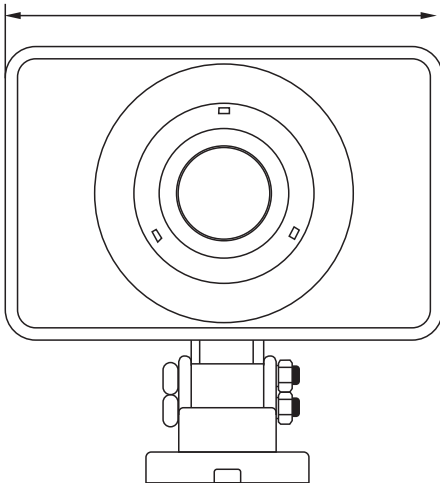

Speaker

Bracket

Planar Graph

PSHP4T 203mm

PHSP5T 232mm

PSHP4T 117mm

PHSP5T 100mm

PSHP4T 200mm

PHSP5T 150mm

Speaker

Bracket

Dimensions

PHSP4 - 6"
PHSP5 - 7.9"

PHSP4

Indoor/Outdoor PA Horn Speaker

6" Portable PA Speaker w/ 8 Ohms Impedance & 50W Peak Power