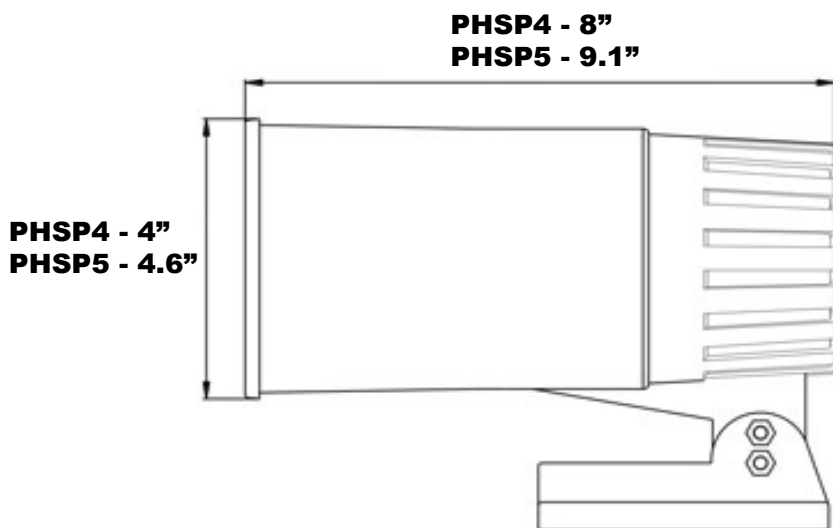

PHSP5T 150mm

Speaker

Bracket

Dimensions

PHSP4 - 6"
PHSP5 - 7.9"

PHSP4

Indoor/Outdoor PA Horn Speaker

6" Portable PA Speaker w/ 8 Ohms Impedance & 50W Peak Power

What's in the Box:

- PA Horn Speaker

Technical Specs:

- Construction Material: Engineered ABS
- Power/Load Rating: 50 Watts
- Nominal Impedance: 8 Ohms
- Frequency Range: 500 Hz - 5 KHz
- SPL(@ 1W/1m): 100dB
- Product Dimensions: 6" x 4" x 8" -inches

What's in the Box:

- PA Horn Speaker

Technical Specs:

- Construction Material: Engineered ABS
- Power/Load Rating: 65Watts
- Nominal Impedance: 8 Ohms
- Frequency Range: 500 Hz - 5 kHz
- SPL (1W/1m): 101dB
- Product Dimensions: 8" x 4.5" x 9" -inches