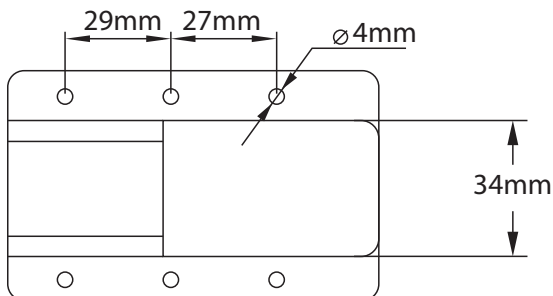

PHSP4 - PHSP5

PYLE

Indoor/Outdoor PA Horn Speaker

User Manual

Please follow the instructions in this manual to obtain the optimum results from this unit.

We also recommend that you keep this manual handy for future reference.

How to use

1. Careful attention should be required for the polarity when more than two speakers are in operation at the same place, otherwise the sound of poor quality and/or sound pressure of low level will be reproduced. Connection should be made in the same way as in the case of battery, same polarity with parallel connection and different polarity with series connection.
2. When long wiring is called for, the low impedance connection invites large power loss, resulting in inefficient operation of speakers, In case wiring becomes longer than 50 meters, equip matching transformer and use with proper high impedance.
3. For low impedance connection, the total impedance of speakers should be equal to output impedance of amplifier
4. Do not operate the unit for an extended period of time with the sound distorting. This is an indication of a malfunction, which in turn can cause heat to generate and result in a fire.

Bracket