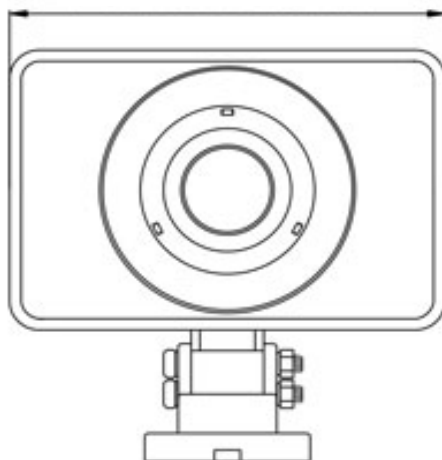

PHSP5T 150mm

Speaker

Bracket

Dimensions

PHSP4 - 6"
PHSP5 - 7.9"

PHSP4

Indoor/Outdoor PA Horn Speaker

6" Portable PA Speaker w/ 8 Ohms Impedance & 50W Peak Power