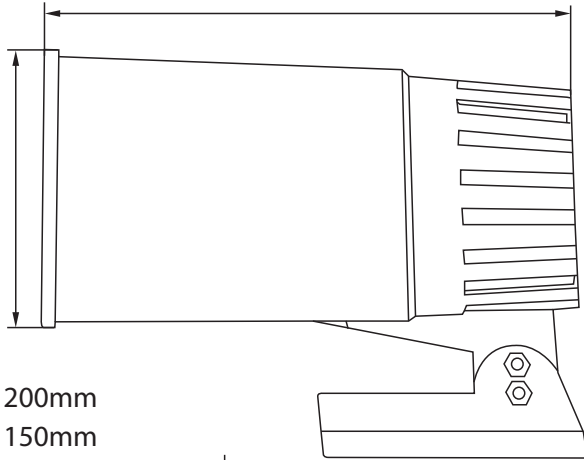

Speaker

Bracket

Planar Graph

PSHP4T 203mm

PHSP5T 232mm

PSHP4T 117mm

PHSP5T 100mm

PSHP4T 200mm

What's in the Box:

- PA Horn Speaker

Technical Specs:

- Construction Material: Engineered ABS
- Power/Load Rating: 50 Watts
- Nominal Impedance: 8 Ohms
- Frequency Range: 500 Hz - 5 KHz
- SPL(@ 1W/1m): 100dB
- Product Dimensions: 6" x 4" x 8" -inches