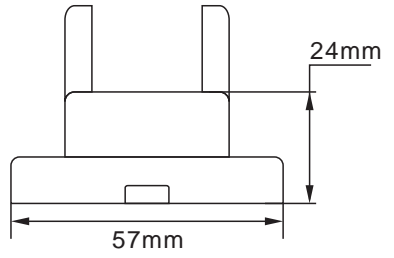

Planar Graph

PSHP4T 203mm

PHSP5T 232mm

PSHP4T 117mm

PHSP5T 100mm

PSHP4T 200mm

PHSP5T 150mm