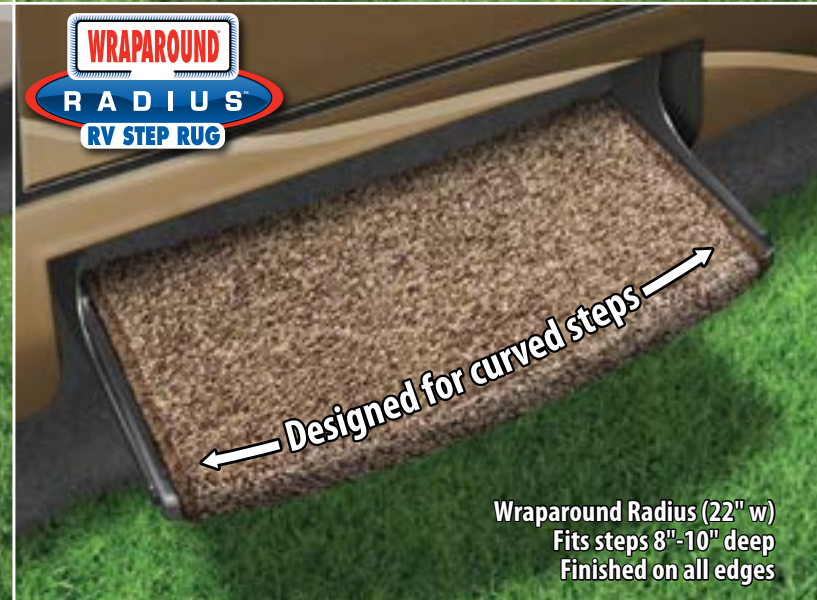

Wraparound (18" w)
Fits steps up to 8" deep

Wraparound+Plus (20" w)
Fits steps 8"-11" deep
Finished on all edges

Jumbo Wraparound+Plus (23" w)
Fits steps 8"-11" deep
Finished on all edges

Wraparound Radius (22" w)
Fits steps 8"-10" deep
Finished on all edges