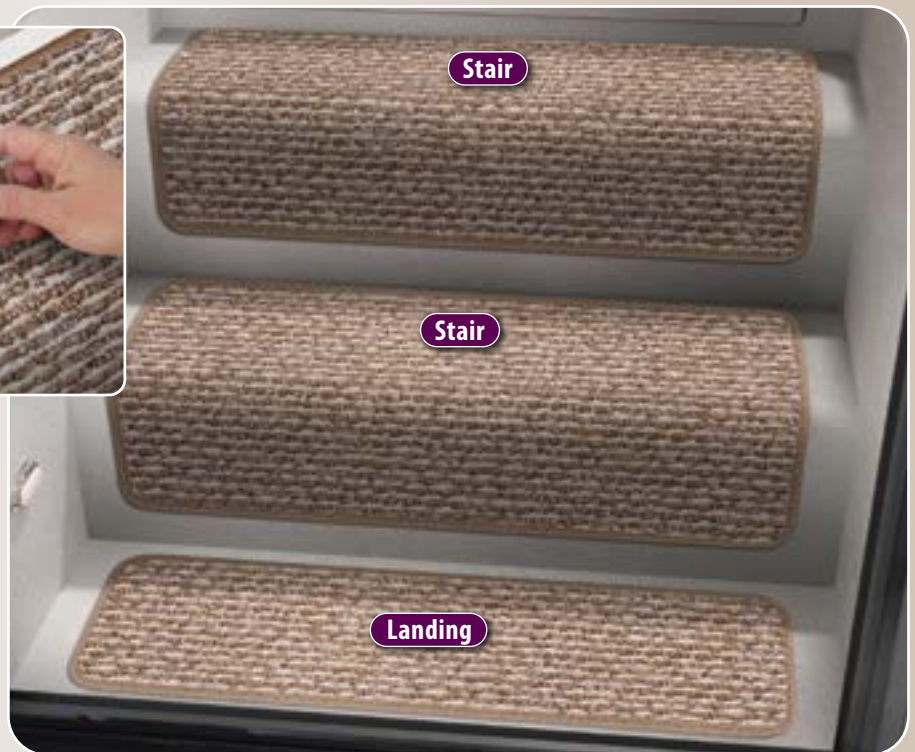

	Santa Fe Brown	Seascap Blue	Gunmetal Gray
6' x 15'	2-3001	2-3000	2-3003
7½' x 20'	2-3031	2-3030	2-3033

RUGS DESIGNED FOR RVERS™

3-PIECE RV Rug Sets

Add life to your floors! These rugs, made of high-quality olefin, are sized specifically for RV interiors. Low pile allows for easy door clearance. Premium skid-resistant backing works great on carpet and hard floors. Finished edges prevent fraying. Set includes 1 hall runner, 1 kitchen mat and 1 bathroom mat.

STEP Huggers®

Attachable Rugs

Step Huggers help protect your interior and can be removed and reattached as needed. Easy to install, these rugs securely fasten to most surfaces with snap-fasteners (stair rugs only) and hook-and-loop fastening strips. Step Huggers for RV Stair Steps conform to most interior stairs regardless of depth or height! Step Huggers for RV Landing Steps are available in three sizes to fit most interior landings.