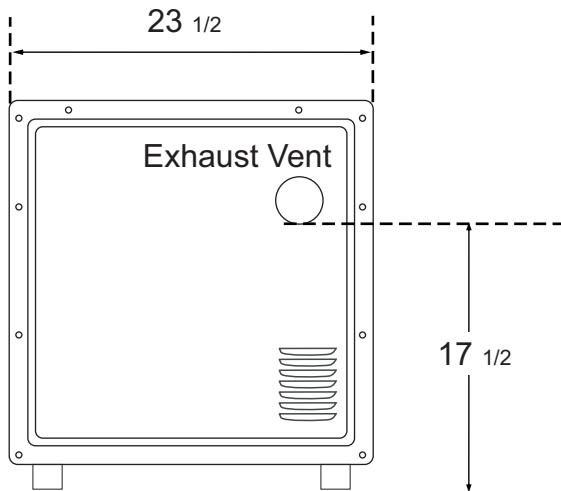

DATA SHEET: COMPACT SHORT DRYER

Specifications:

Product	Compact Short Dryer
Model	850 V
Dryer Ventilation	Venting
Capacity	13 lbs / 1.6 cu.ft
Time Dry	60 Minutes
Weight (lbs/kgs)	54 / 23.58
Electrical	110V 60Hz 15A
Unit Dimension HxWxD inch(cms)	26.5 x 23.5 x 21.5 (67.31x59.69x54.61)
Accessories Included	Adjustable Legs

SIDE VIEW

REAR VIEW

Attachments:

Power cord length - 5' - Color White

Installation Location:

- Unit may be installed in recessed area, closet, or alcove.
- Air space Requirements: 2" on sides and 3" in front and back (from the case). Additional installation spacing needs to be considered for easy installation, servicing, and compliance with local codes or ordinances.
- Floor must support at least 280 lbs. and be a solid, level surface.
- When locating in a towable trailer or watercraft, position the machine over the axles or midship where movement is a minimum. Block unit in to prevent extreme movement.

Standpipe Drain:

- In Home, installation need a 1 1/2" (3.7cm) diameter standpipe with the minimum carry-away capacity of 7 gallons (26 liters) per minute.
- An air break must be available at the standpipe to avoid siphoning.

Portability Kit Available

- It comprises of a faucet adapter for direct faucet connection, Y-connector for single faucet connection and casters to make the unit portable.

Cutout Dimensions

Cutout Height	28.5 inches
Cutout Width	27.5 inches
Cutout Depth	27.5 inches