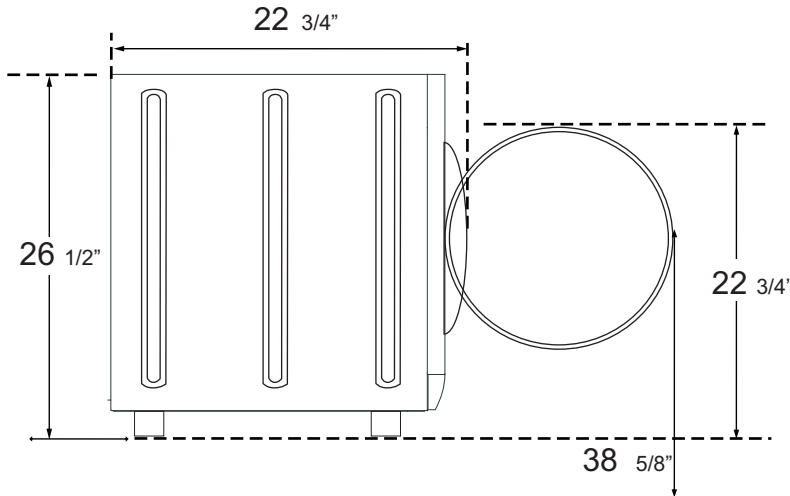

DATA SHEET: COMPACT SHORT DRYER

Specifications:

Product	Compact Short Dryer
Model	850 V
Dryer Ventilation	Venting
Capacity	13 lbs / 1.6 cu.ft
Time Dry	60 Minutes
Weight (lbs/kgs)	54 / 23.58
Electrical	110V 60Hz 15A
Unit Dimension HxWxD inch(cms)	26.5 x 23.5 x 21.5 (67.31x59.69x54.61)
Accessories Included	Adjustable Legs

SIDE VIEW

REAR VIEW

Attachments:

Power cord length - 5' - Color White

Installation Location:

- Unit may be installed in recessed area, closet, or alcove.
- Air space Requirements: 2" on sides and 3" in front and back (from the case). Additional installation spacing needs to be considered for easy installation, servicing, and compliance with local codes or ordinances.
- Floor must support at least 280 lbs. and be a solid, level surface.
- When locating in a towable trailer or watercraft, position the machine over the axles or midship where movement is a minimum. Block unit in to prevent extreme movement.

Standpipe Drain:

- In Home, installation need a 1 1/2" (3.7cm) diameter standpipe with the minimum carry-away capacity of 7 gallons (26 liters) per minute.
- An air break must be available at the standpipe to avoid siphoning.

Portability Kit Available

- It comprises of a faucet adapter for direct faucet connection, Y-connector for single faucet connection and casters to make the unit portable.

Cutout Dimensions

Cutout Height	28.5 inches
Cutout Width	27.5 inches
Cutout Depth	27.5 inches