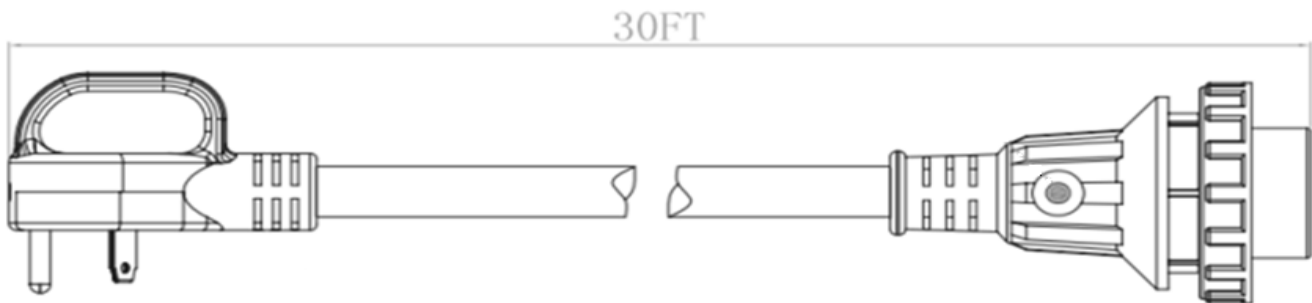

product specifications for:

RV Cordsets

Item #: 30ARVD30

Description

30A Male- 30A Female Detachable Adapter, 30 FT Cord

Electrical Specifications

Max. Amperage: 30A
Max. Voltage: 125V

Configuration:

Male Plug: 30A 125V TT-30P
Female Connector: 30A 125V L5-30R

Material Specifications

Housing: PVC
Contacts: Brass
Cable: STW 10AWG/3C

Standards and Certifications

ETL Listed to UL
and CSA Standards: 3126867 (30P)

30A 125V
2-Pole, 3-Wire
RV Use Only

30A 125V
Locking w/
Sealing
Collar System

ParkPower
by Marincó

Learn more about RV electrical and lighting on our website.