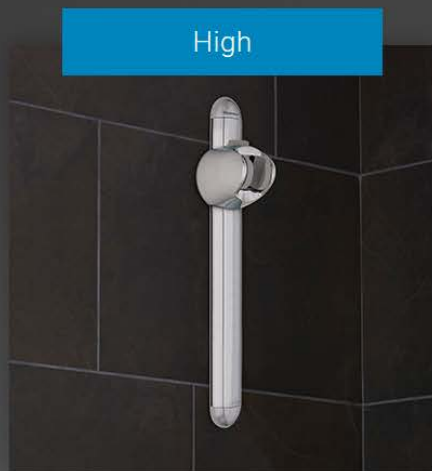

1 High

2 Middle

3 Low