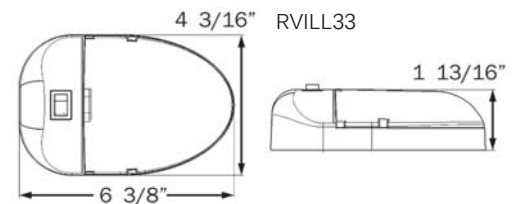

RVILL33 9-LED single light
RVILL34 18-LED double light

CERTIFICATION: CSA

MATERIALS: Polycarbonate lens and plastic housing

VOLT/AMP: RVILL33 12.8VDC - 0.3A

RVILL34 12.8VDC - 0.6A

WT/DIMS: RVILL33 0.794 lbs / 6.377" x 4.173" x 1.787"

RVILL34 1.587 lbs / 10.283" x 4.173" x 1.787"

WARRANTY Lifetime LED Warranty

RVILL33

RVILL34

RVILL33 Lumen Rating

Raw lumen output: 460 lm
 Effective lumen output: 407 lm

RVILL34 Lumen Rating

Raw lumen output: 920 lm
 Effective lumen output: 815 lm