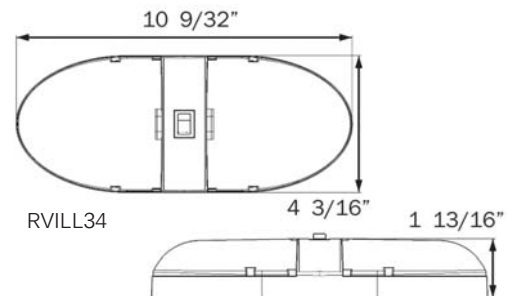

RVILL33 9-LED single light
RVILL34 18-LED double light

CERTIFICATION: CSA

MATERIALS: Polycarbonate lens and plastic housing

VOLT/AMP: RVILL33 12.8VDC - 0.3A

RVILL34 12.8VDC - 0.6A

WT/DIMS: RVILL33 0.794 lbs / 6.377" x 4.173" x 1.787"

RVILL34 1.587 lbs / 10.283" x 4.173" x 1.787"

WARRANTY Lifetime LED Warranty

RVILL33

RVILL34

RVILL33 Lumen Rating

Raw lumen output: 460 lm
 Effective lumen output: 407 lm

RVILL34 Lumen Rating

Raw lumen output: 920 lm
 Effective lumen output: 815 lm