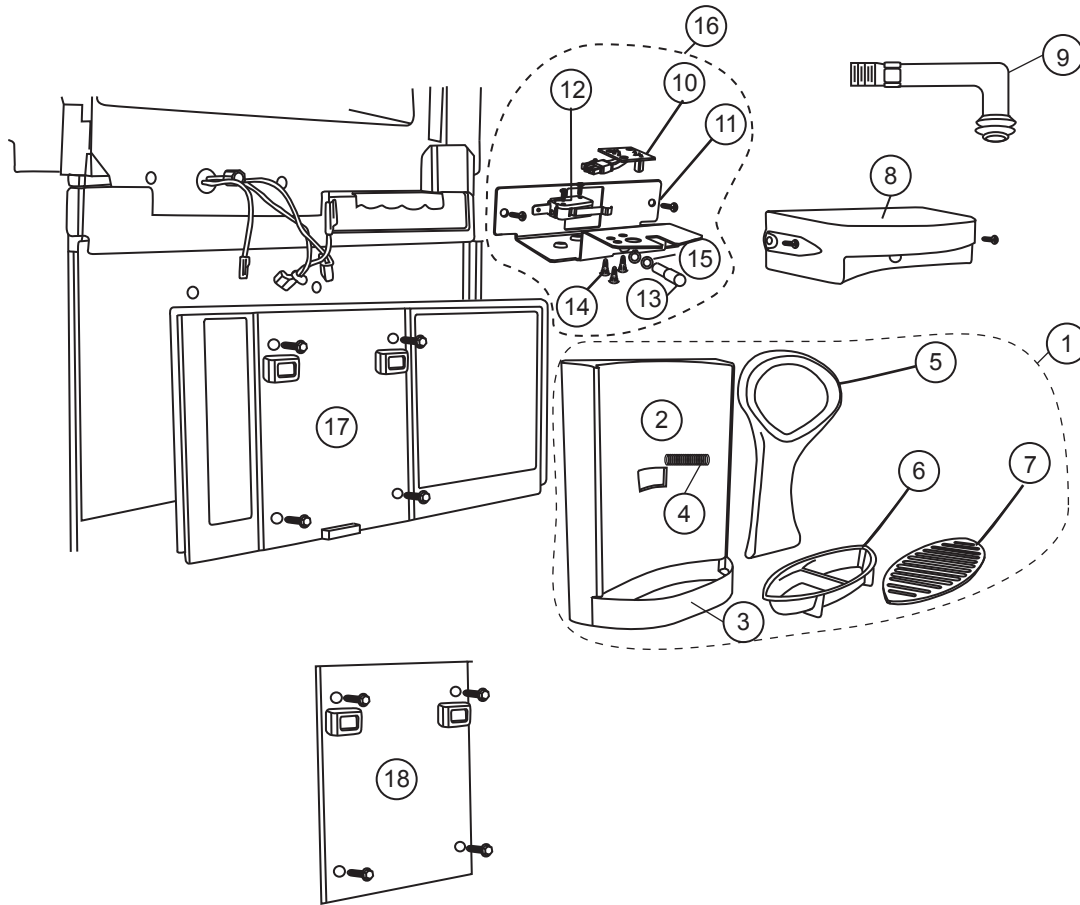

WATER DISPENSER

NO.	PART #	DESCRIPTION	1200AC SERIES	1200LR SERIES	1201LR SERIES
1	625854	BACKSPLASH ASSY	X	X	X
2	627570	BACKSPLASH/CLIP ASSY (USE 635687)	X	X	X
	635687	BACKSPLASH/CLIP ASSY	X	X	X
3	625366	DRIP TRAY	X	X	X
4	618182	SPRING-COMPRESSION	X	X	X
5	624391	PADDLE	X	X	X
6	625385	DRIP CUP	X	X	X
7	625241	DRAIN GRID	X	X	X
8	624388	HOUSING	X	X	X
9	626820	SPIGOT	X	X	X
10	627143	BOARD-LED	X	X	X
11	624387	BRACKET-SWITCH	X	X	X
12	624574	SWITCH	X	X	X
13	624392	PLUNGER-SWITCH	X	X	X
14	625006	FASTENER-LED BOARD	X	X	X
15	624573	RING-RETAINING	X	X	X
16	625855	SWITCH/BRACKET ASSY	X	X	X
17	624390	TRIM PANEL (USE WITH PANEL TYPE DOORS)	X	X	X
18	625506	TRIM PANEL (USE WITH WRAP TYPE DOORS)	X	X	X
NS	624502	RESERVOIR-WATER (NOT SHOWN)	X	X	X

PART IS NO LONGER AVAILABLE