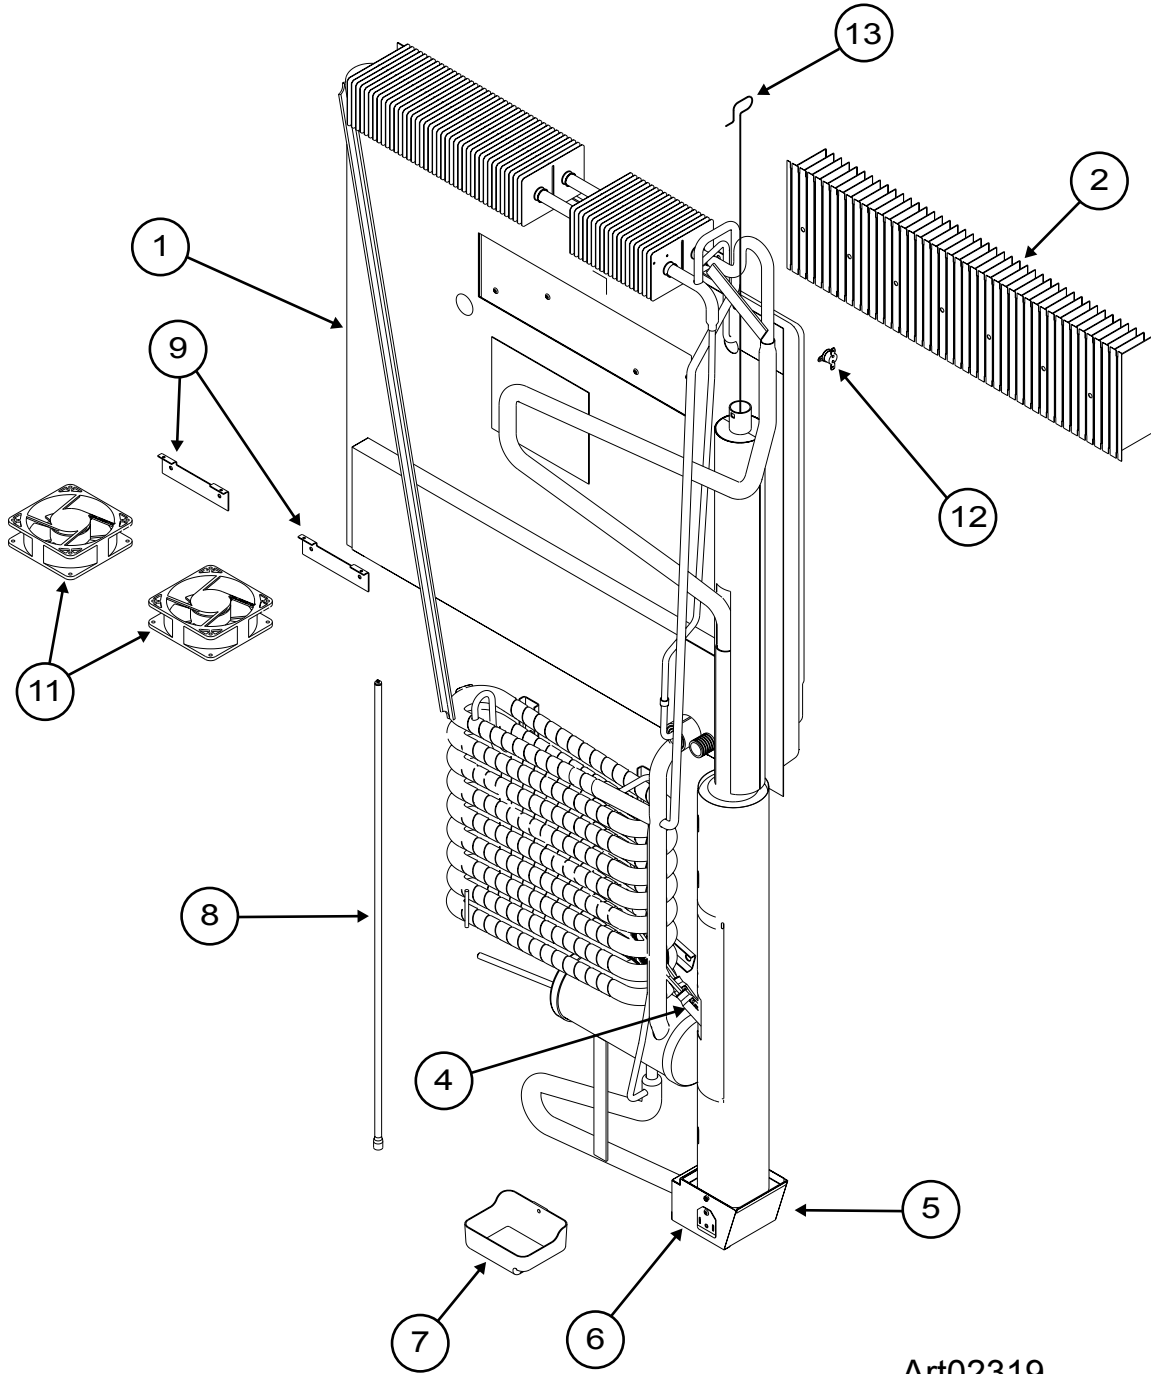

CABINET ASSEMBLY - FRONT VIEW - 1200 SERIES CONTINUED

16	61409622	CLIP-SHELF	X	X	X
	623121	CLIP-SHELF	X	X	X
17	618144	HINGE BUSHING-DOOR HINGE/BLACK (TOTAL OF 4 PER CABINET)	X	X	X
18	632608	SUPPORT WALL-FOR CRISPER BIN	X	X	X
19	618878	BIN-BOTTLE/CRISPER (TOTAL OF 3 PER CABINET)	X	X	X
20	618757	CRISPER COVER-GLASS SHELF (TWO PER CABINET)	X	X	X
21	618848	SHELF-WIRE/LONG (3 PER CABINET)	X	X	X
	632435	SHELF-WIRE/LONG (3 PER CABINET)	X	X	X
22	618849	SHELF-WIRE/SHORT	X	X	X
	632436	SHELF-WIRE/SHORT	X	X	X
23	618847	SHELF-WIRE/FREEZER (2 PER CABINET)	X	X	X
	632434	SHELF-WIRE/FREEZER (2 PER CABINET)	X	X	X
24	618796	HINGE-TOP LH/BOTTOM RH/PANEL DOORS (2 PER CABINET)	PANEL	PANEL	PANEL
	623823	HINGE-TOP LH/BOTTOM RH/WRAPPED DOORS (2 PER CABINET)	WRAPPED	WRAPPED	WRAPPED
25	623918	SWITCH-DOOR LIGHT (2 PER CABINET) (SERIAL # 1204743 & ABOVE)	X	X	X
	637152	KIT-SWITCH-DOOR LIGHT (2 PER CABINET) (SERIAL # 300000 TO 1204742)		X	X
26	625210	STRIP-FREEZER-BLACK (SERIAL # 1291391 & ABOVE)	X	X	X
NS	618803	BIN-ICE (NOT SHOWN)-ICE MAKER MODELS	X	X	X
NS	61630422	ICE TRAYS (NOT SHOWN)(4 PER CABINET) - NON ICE MAKER MODELS	X	X	
NS	620689	PROBE-CONTACT/LARGE (NOT SHOWN)			
NS	618853	CAP-SCREW/WHITE (NOT SHOWN)(SERIAL# 300000 TO 1097520)		X	X
NS	618170	HOLE PLUG-FOR TOP TRIM PIECE (NOT SHOWN)(SERIAL# 1097521 & ABOVE)	X	X	X

LTD = LIMITED QUANTITIES AVAILABLE IN INVENTORY (USE KIT-CONTROL ADAPTER IF UNAVAILABLE)

NOTE: IF THE CONTROL ASSY-OPTICAL HAS BEEN REPLACED WITH A KIT-CONTROL ADAPTOR, THE POWER BOARD MUST BE REPLACED WITH A NEW KIT-CONTROL ADAPTER.

PART NO LONGER AVAILABLE

CABINET ASSEMBLY - REAR VIEW (COOLING UNIT AREA) - 1200 SERIES

Art02319