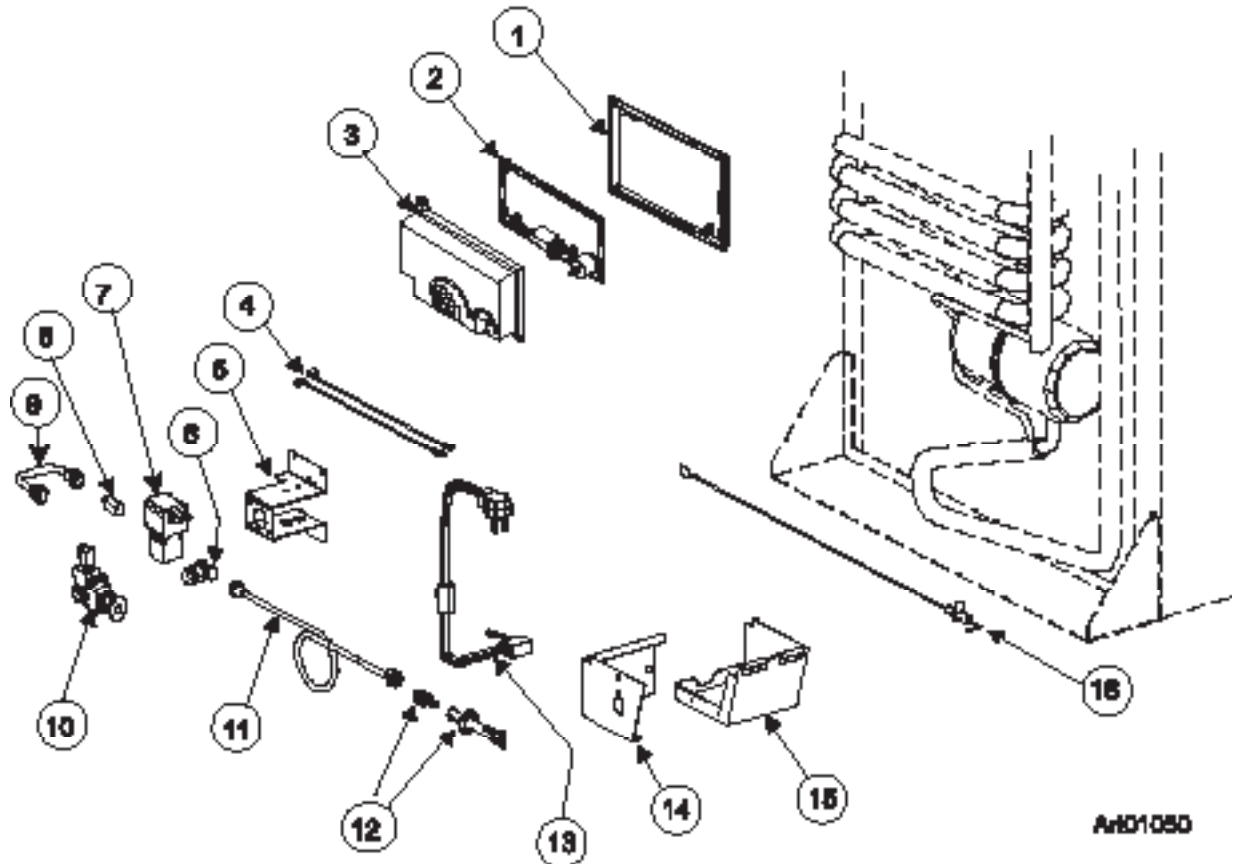

NS = NOT SHOWN

NO LONGER AVAILABLE

CABINET - REAR VIEW CONTROLS (02/14/1999 & BEFORE) - 1200 SERIES (G/E)

NOTE: FOR MODELS WITH A SEPERATE MANUAL SHUT OFF VALVE (SERIAL # 300000 TO 657908).

AND1050

NO.	PART #	DESCRIPTION	1200LR SERIES
1	618186	BASE-POWER BOARD	X
2	624869	KIT-CONTROL ASSY/POWER BOARD/1200 SERIES/GRAY (SERIAL # 0300000 TO 0657908)	SEE NOTE
3	618185	COVER-POWER SUPPLY	X
4	621448	WIRE-WHITE/9"/GAS VALVE (2 PER ASSEMBLY)	X
5	61694022	BRACKET-MOUNTING/GAS VALVE	X
6	61594422	PRESSURE TAP	X
	61445322	PLUG-1/8" FOR PRESSURE TAP	X
7	621334	KIT-GAS VALVE/BRACKET/WIRES	X
8	61546822	CONNECTOR-MALE	X
9	61694622	UNION TUBE	X
10	61694922	MANUAL SHUT OFF VALVE ASSY (USE 621445)	X
11	618937	BURNER TUBE (USE 621445)	X
7	629013	KIT-BURNER ORIFICE ADPTR ASSY (S/N 16317456 AND SYSTEM SN 16273576 AND BEFORE)	X
	635614	KIT-BURNER ORIFICE ADPTR ASSY (S/N 16317457 AND SYSTEM SN 1627355 AND AFTER)	X
13	61554422	CORD-AC POWER (SERIAL # 300000 TO 657908 FOR MODEL 1200LRIM)	X
	618406	CORD-AC POWER/IM (SERIAL # 300000 to 657908)	X
14	618910	COVER ASSY-BURNER BOX	X
15	618902	BASE-BURNER BOX	X
16	61692222	ELECTRODE-SPARK/SENSE/SINGLE ELECTRODE/0.25" (USE 638097)	X
	638097	KIT SERVICE SPARK SENSE ELECTRODE REPLACEMENT	X