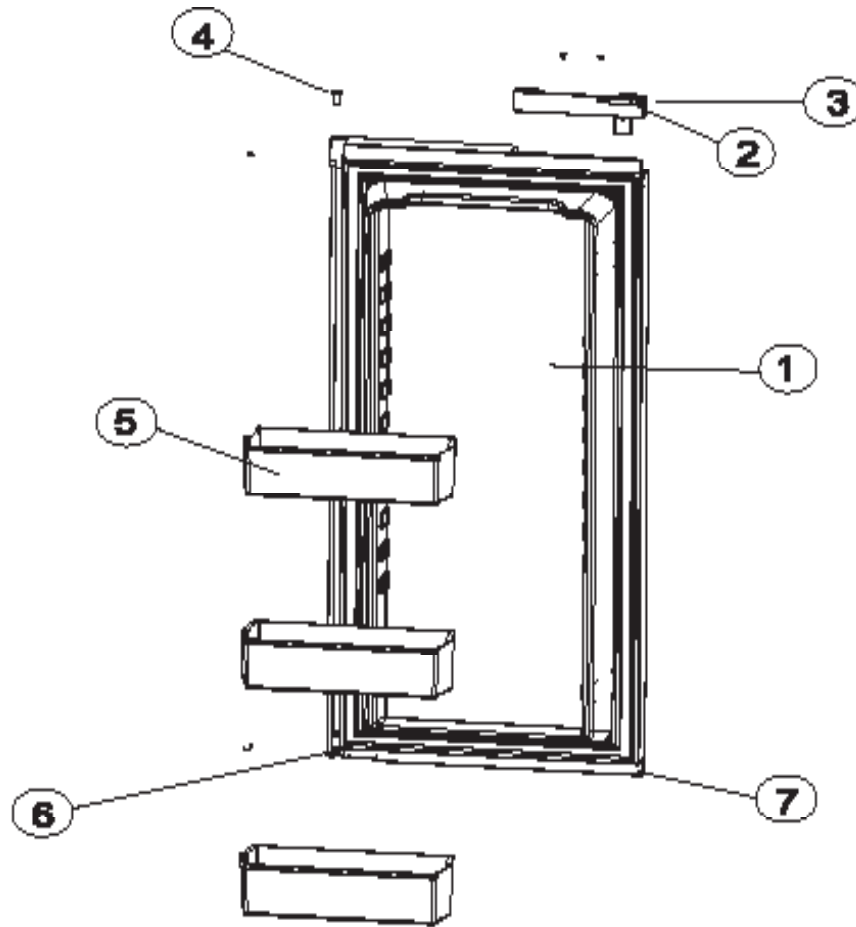

DOOR ASSEMBLY - LOWER RH - 1200 SERIES (WRAPPED DOORS)

ART01174

NO.	PART #	DESCRIPTION	1200AC SERIES	1200LR SERIES	1201LR SERIES
1	627995	DOOR LINER ASSY-BLACK/POWER COAT (SERIAL # 1291391 & ABOVE)		BK	
	627623	DOOR LINER ASSY-BLACK/POWER COAT (SERIAL # 1291391 & ABOVE)	BK		
	627622	DOOR LINER ASSY-STAINLESS STEEL/AL-CLEAN (SERIAL # 1435597 & ABOVE)	SS		
	630410	DOOR LINER ASSY-STAINLESS STEEL (VALSPAR/REPLACEMENT DOOR)	SS	SS	SS
	627996	DOOR LINER ASSY-WHITE		WH	
	62906301	DOOR LINER ASSY-PEWTER ROYCE			WPM
2	622316	DOOR HANDLE ASSY (SERIAL # 8254600 & ABOVE)	X	X	
	619573	DOOR HANDLE ASSY (SERIAL # 300000 TO 8254600)	X	X	
	621107	DOOR HANDLE ASSY (SERIAL # 300000 & ABOVE)			X
3	619374	STORAGE LATCH-DOOR/BLACK/POINTED (SERIAL # 300000 TO 8254600)	X	X	X
4	618746	HINGE BUSHING-MIDDLE	X	X	X
5	622831	BIN-DOOR SHELF (3 PER DOOR)	X	X	X
6	623491	DOOR CAP-HINGE	X	X	X
7	623492	DOOR CAP-CENTER	X	X	X
NS	625129	KIT-DOOR SAG REPAIR (LOWER DOORS)	X	X	X