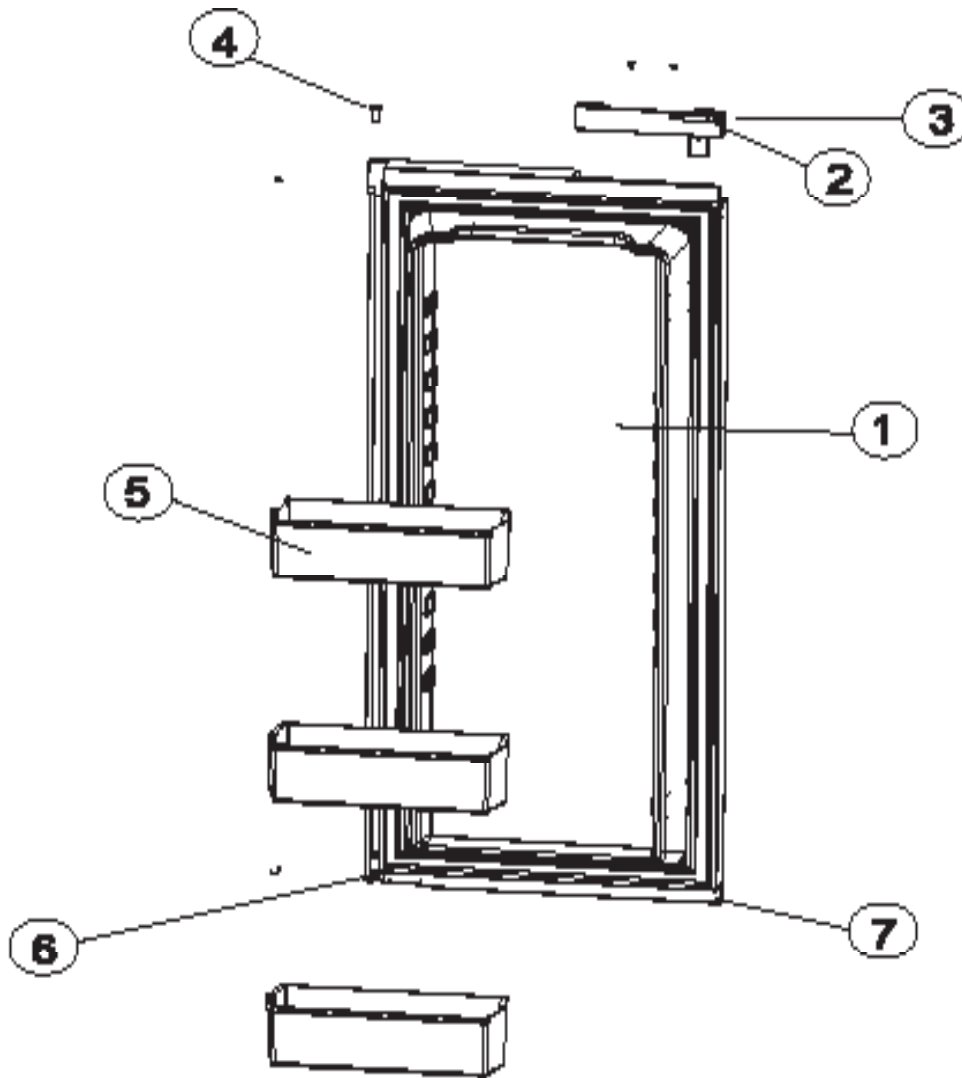

DOOR ASSEMBLY - LOWER RH - 1200 SERIES (PANEL DOORS)

ART01174

NO.	PART #	DESCRIPTION	1200AC SERIES	1200LR SERIES	1201LR SERIES
1	627600	DOOR ASSY-BLACK GASKET (SERIAL # 1291391 & ABOVE)	X		
	627991	DOOR ASSY-BLACK GASKET (SERIAL # 1291391 & ABOVE)		X	X
	627992	DOOR ASSY-WHITE GASKET (SERIAL # 540295 TO 1291390)		X	X
	627993	DOOR ASSY-LOWER/RH/GRAY GASKET (SERIAL # 300000 TO 540294)		X	
2	622316	DOOR HANDLE ASSY (SERIAL # 8254600 & ABOVE)	X	X	
	619573	DOOR HANDLE ASSY (SERIAL # 300000 TO 8254600)	X	X	
	621107	DOOR HANDLE ASSY (SERIAL # 300000 & ABOVE)			X
3	619374	STORAGE LATCH-DOOR/BLACK/POINTED (SERIAL # 300000 TO 8254600)	X	X	X
4	618746	HINGE BUSHING-MIDDLE	X	X	X
5	622831	BIN-DOOR SHELF (3 PER DOOR)	X	X	X
6	618792	HINGE-DOOR/UPPER/WITHOUT PIN (SERIAL # 300000 TO 8254600)	X	X	X
	627289	HINGE-DOOR/LOWER/WITH PIN (SERIAL # 8254600 & ABOVE)	X	X	X
7	623167	PANEL RETAINER-LOWER (1 PER DOOR)	X	X	X
NS	625129	KIT-DOOR SAG REPAIR (LOWER DOORS))	X	X	X

NS = NOT SHOWN