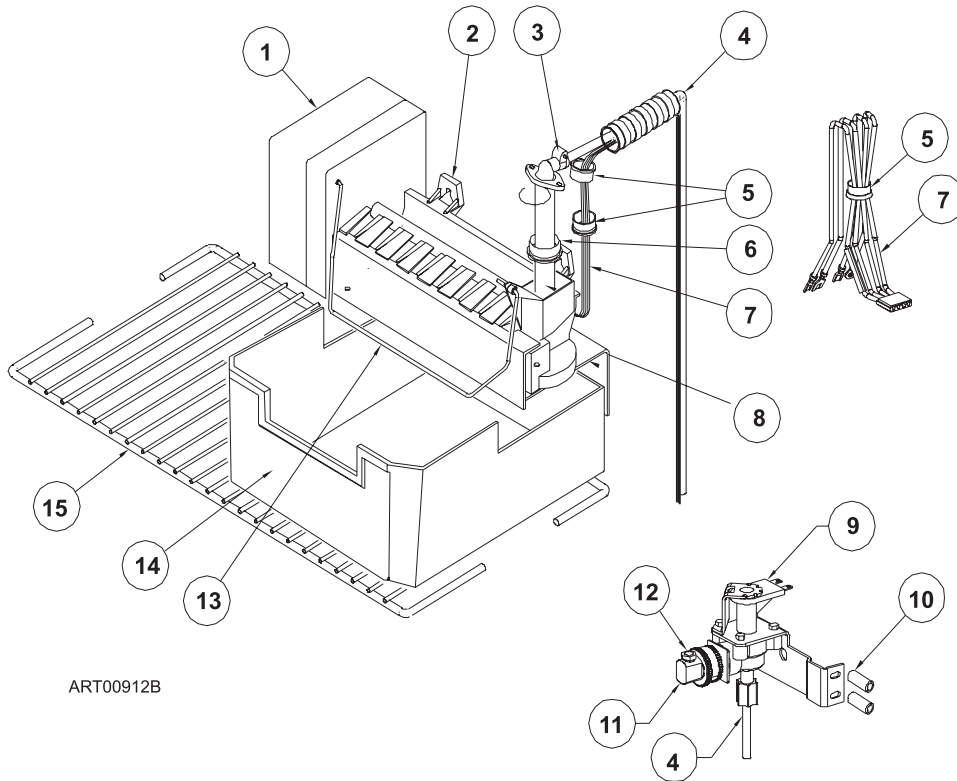

ICE MAKER RELATED COMPONENTS - 1200 SERIES NON-DISPENSER MODELS

ART00912B

NO.	PART #	DESCRIPTION	1200AC SERIES	1200LR SERIES	1201LR SERIES
1	61656822	COVER-FRONT/ICE MAKER	X	X	X
2	633324	KIT-ICE MAKER	X	X	X
3	61690822	CLAMP-TUBING/IM	X	X	X
4	621429	WATER TUBE/HEATER ASSY/FOR ICE MAKER (MODELS WITHOUT DISPENSER)	X	X	X
	625879	WATER TUBE/HEATER ASSY/FOR ICE MAKER (MODELS WITH DISPENSER)	X	X	X
5	61541422	BUSHING-SNAP	X	X	X
6	620039	FITTING-WATER TUBE/IM/4.17"	X	X	X
7	618407	WIRING HARNESS-IM	X	X	X
8	620890	BRACKET-IM MOUNTING	X	X	X
9	633325	KIT-WATER VALVE/SINGLE PORT (USE 637580)	X	X	X
	637580	KIT SERVICE WATERVALVE REPLACEMENT	X	X	X
	637164	KIT-WATER VALVE-DISPENSER/DOUBLE PORT	X	X	X
10	618169	SPACER-WATER VALVE/NYLON (2 PER ASSEMBLY)	X	X	X
11	61679622	GARDEN HOSE ADAPTER-STRAIGHT/IM	X	X	X
12	622991	NUT-COMPRESSION/WATER VALVE FITTING/IM/PLASTIC	X	X	X
	622846	NUT-BRASS/GARDEN HOSE ADAPTER	X	X	X
13	61656922	SHUT OFF ARM/IM	X	X	X
14	618803	BIN-ICE	X	X	X
15	632434	SHELF-WIRE/FREEZER/1200 (2 PER CABINET)	X	X	X
NS	620240	THERMOSTAT-IM HEATER ASSY	X	X	X

NS = NOT SHOWN

No longer available