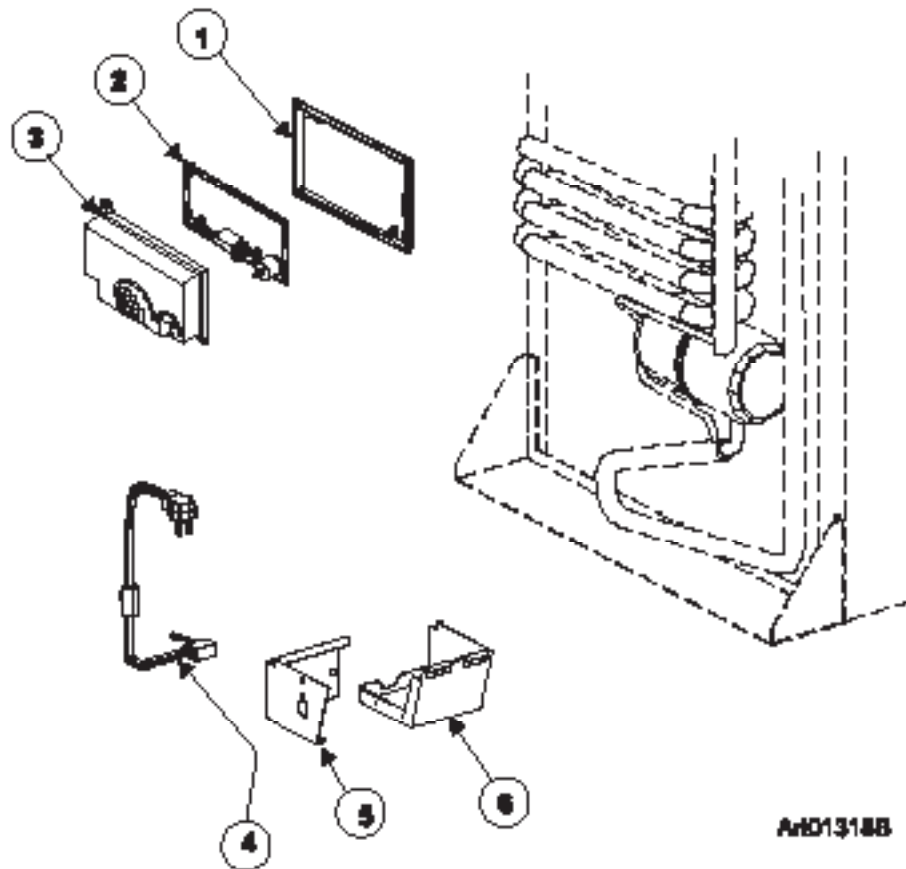

CABINET - REAR VIEW CONTROLS - 1200AC SERIES (ALL ELECTRIC MODELS)

NO.	PART #	DESCRIPTION	1200AC SERIES
1	628674	BASE-POWER BOARD (SERIAL # 9098172 & ABOVE)	X
	618186	BASE-POWER BOARD (SERIAL # 9098171 & BELOW)	X
2	628661	POWER BOARD (SERIAL # 9098172 & ABOVE)	X
	624317	POWER BOARD (SERIAL # 9098171 & BELOW)	SEE NOTE
3	628677	COVER-POWER BOARD (SERIAL # 9098172 & ABOVE)	X
	618185	COVER-POWER BOARD (SERIAL # 9098171 & BELOW)	X
4	61554422	CORD-AC POWER	X
	621755	CORD-POWER/ICE MAKER/WHITE	X
5	618910	COVER ASSY-BURNER BOX	X
6	618902	BASE-BURNER BOX (SERIAL # 16240755 & BELOW)	X
	61695322	BASE-BURNER BOX (SERIAL # 16240756 & ABOVE)	X

NOTE: IF THE CONTROL ASSY-OPTICAL HAS BEEN REPLACED WITH A KIT-CONTROL ADAPTOR, THE POWER BOARD MUST BE REPLACED WITH A NEW KIT-CONTROL ADAPTER.