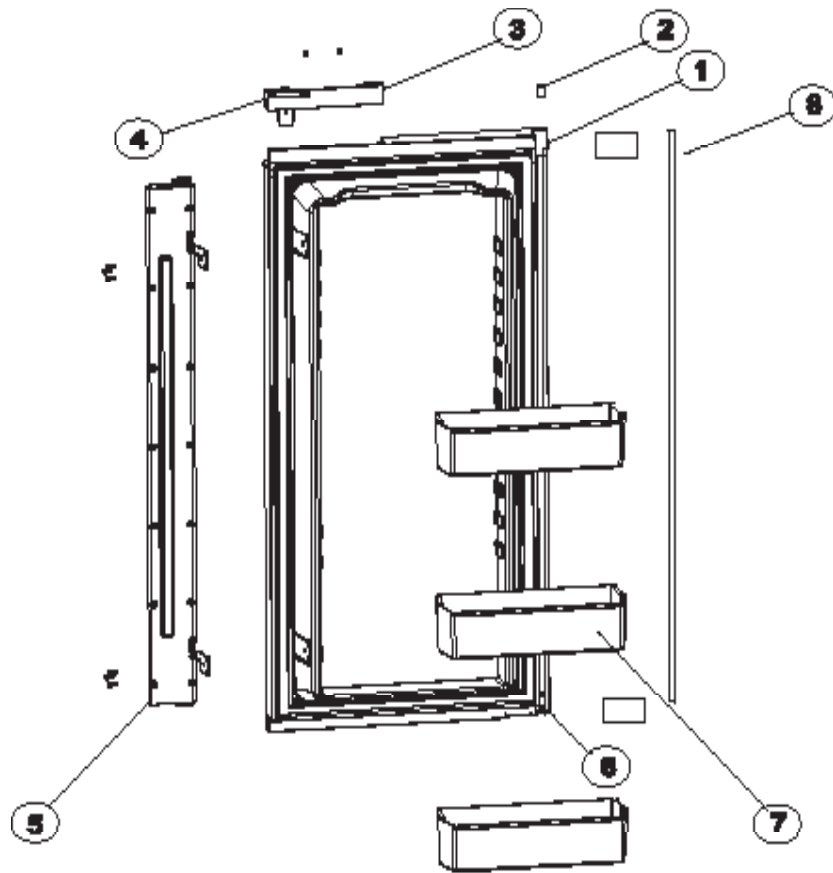

DOOR ASSEMBLY - LOWER LH - 1200 SERIES (PANEL DOORS)

ART01173

NO.	PART #	DESCRIPTION	1200AC SERIES	1200LR SERIES	1201LR SERIES
1	627598	DOOR LINER ASSY-BLACK GASKET/NO FLAPPER (SERIAL # 1291391 & ABOVE)	X	X	X
	627978	DOOR LINER ASSY-BLACK GASKET/WITH FLAPPER (SERIAL # 1291391 & ABOVE)	X	X	X
	627599	DOOR LINER ASSY-BLACK GASKET/NO FLAPPER/DISPENSER MODELS	X	X	
	627979	DOOR LINER ASSY-BLACK GASKET/WITH FLAPPER/DISPENSER MODELS	X	X	
	627965	DOOR LINER ASSY-WHITE GASKET/NO FLAPPER (SERIAL # 540295 TO 1291390)		X	X
	627980	DOOR LINER ASSY-WHITE GASKET/WITH FLAPPER (SERIAL # 540295 TO 1291390)		X	X
	627966	DOOR LINER ASSY-GRAY GASKET/NO FLAPPER (SERIAL # 300000 TO 540294)		X	
	627981	DOOR LINER ASSY-GRAY GASKET/WITH FLAPPER (SERIAL # 300000 TO 540294)		X	
2	618746	HINGE BUSHING-MIDDLE	X	X	X
3	622315	DOOR HANDLE ASSY (SERIAL # 8254600 & ABOVE)	X	X	
	619574	DOOR HANDLE ASSY (SERIAL # 300000 TO 8254599)	X	X	
	621106	DOOR HANDLE ASSY (SERIAL # 300000 & ABOVE)			X
4	619374	STORAGE LATCH-DOOR/BLACK/POINTED (SERIAL # 300000 TO 8254600)	X	X	X
5	623887	FLAPPER ASSY-DOUBLE POLE/BLACK (SERIAL # 1291391 & ABOVE)	X	X	X
	619845	FLAPPER ASSY-DOUBLE POLE/WHITE (SERIAL # 540295 TO 1291390)(USE 623887)		X	X
	618787	FLAPPER ASSY-SINGLE POLE/WHITE (SERIAL # 300000 TO 540294)		X	
NS	622855	KIT-FLAPPER WIRE REPAIR	X	X	X
6	618792	HINGE-DOOR/UPPER/WITHOUT PIN (SERIAL # 300000 TO 8254600)	X	X	X
	627288	HINGE-DOOR/LOWER/WITH PIN (SERIAL # 8254600 & ABOVE)	X	X	X
7	622831	BIN-DOOR SHELF (3 PER DOOR)	X	X	X
8	623167	PANEL RETAINER-LOWER (1 PER DOOR)	X	X	X
NS	625129	KIT-DOOR SAG REPAIR (LOWER DOORS)	X	X	X

NS = NOT SHOWN