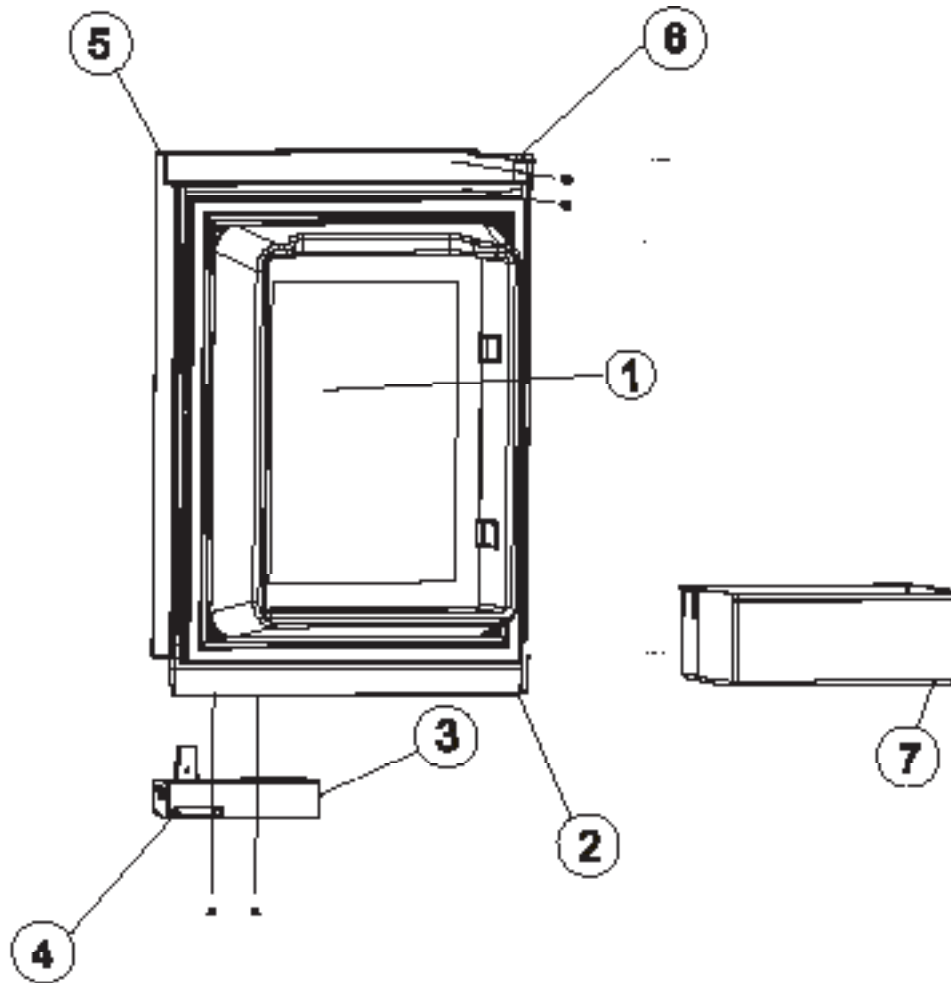

DOOR ASSEMBLY - UPPER LH - 1200 SERIES (WRAPPED DOORS)

NO.	PART #	DESCRIPTION	1200AC SERIES	1200LR SERIES	1201LR SERIES
1	627632	DOOR LINER ASSY-BLACK/POWER COAT (SERIAL # 1298859 & ABOVE)	BK	BK	
	623997	DOOR LINER ASSY-BLACK/VINYL COAT (SERIAL # 1154394 TO 1298858)		BK	
	627635	DOOR LINER ASSY-BLACK/DISPENSER MODELS	BK	BK	
	627631	DOOR LINER ASSY-STAINLESS STEEL/AL-CLEAN (SERIAL # 1435597 & ABOVE)	SS	SS	SS
	627634	DOOR LINER ASSY-STAINLESS STEEL/AL-CLEAN/DISP (SERIAL 1435597 & ABOVE)	SS	SS	SS
	630409	DOOR LINER ASSY-STAINLESS STEEL (VALSPAR/REPLACEMENT DOOR)	SS	SS	SS
	630845	DOOR LINER ASSY-STAINLESS STEEL/DISP (VALSPAR/REPLACEMENT DOOR)	SS	SS	SS
	627633	DOOR LINER ASSY-WHITE		WH	
	62906001	DOOR LINER ASSY-PEWTER ROYCE			WPM
2	618746	HINGE BUSHING-MIDDLE	X	X	X
3	622316	DOOR HANDLE ASSY (SERIAL # 8254600 & ABOVE)	X	X	
	619573	DOOR HANDLE ASSY (SERIAL # 300000 TO 8254600)	X	X	
	621107	DOOR HANDLE ASSY (SERIAL # 300000 & ABOVE)			X
4	619374	STORAGE LATCH-DOOR/BLACK/POINTED (SERIAL # 300000 TO 8254600)	X	X	X
5	623492	DOOR CAP-CENTER	X	X	X
6	623491	DOOR CAP-HINGE	X	X	X
7	622831	BIN-DOOR SHELF (1 PER DOOR)	X	X	X

PART IS NO LONGER AVAILABLE