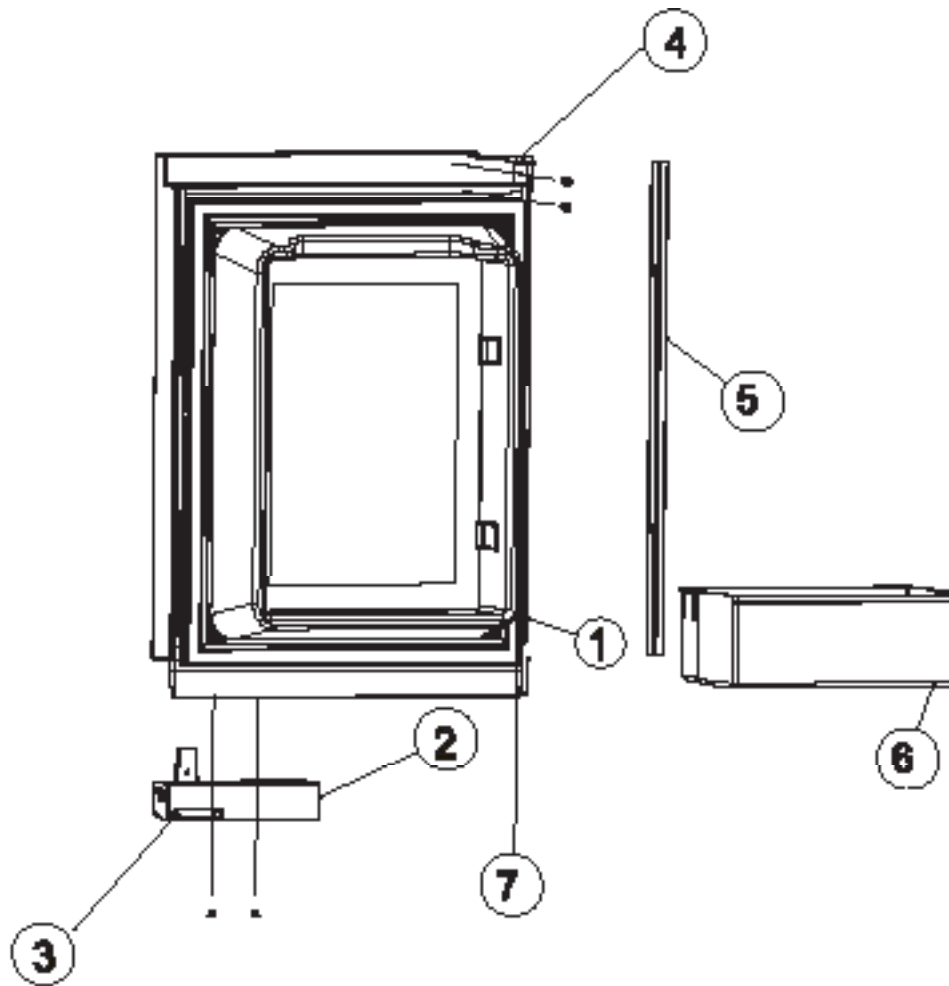

DOOR ASSEMBLY - UPPER LH - 1200 SERIES (PANEL DOORS)

ART01176

NO.	PART #	DESCRIPTION	1200AC SERIES	1200LR SERIES	1201LR SERIES
1	627601	DOOR LINER ASSY-BLACK GASKET (SERIAL # 1291391 & ABOVE)	X	X	X
	627960	DOOR LINER ASSY-WHITE GASKET (SERIAL # 540295 TO 1291390)		X	X
	627961	DOOR LINER ASSY-GRAY GASKET (SERIAL # 300000 TO 540294)		X	
	627602	DOOR LINER ASSY-DISPENSER MODELS (SERIAL # 1319557 & ABOVE)	X	X	
2	622316	DOOR HANDLE ASSY (SERIAL # 8254600 & ABOVE)	X	X	
	619573	DOOR HANDLE ASSY (SERIAL # 300000 TO 8254600)	X	X	
	621107	DOOR HANDLE ASSY (SERIAL # 300000 & ABOVE)			X
3	619374	STORAGE LATCH-DOOR/BLACK/POINTED (SERIAL # 300000 TO 8254600)	X	X	X
4	618792	HINGE-DOOR	X	X	X
5	623166	PANEL RETAINER-UPPER (1 PER DOOR)	X	X	X
6	622831	BIN-DOOR SHELF (1 PER DOOR)	X	X	X
7	618746	HINGE BUSHING-MIDDLE	X	X	X