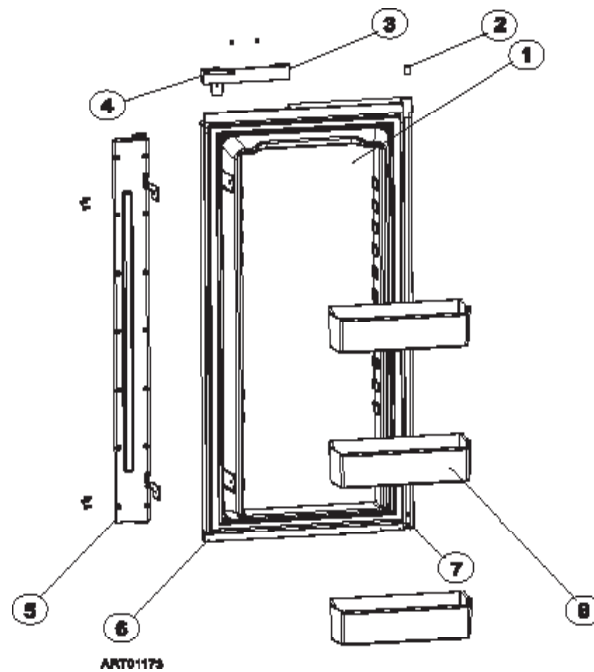

DOOR ASSEMBLY - LOWER LH - 1200 SERIES (WRAPPED DOORS)

NO.	PART #	DESCRIPTION	1200AC SERIES	1200LR SERIES	1201LR SERIES
1	627626	DOOR LINER ASSY-BLACK/POWER COAT/NO FLAPPER (SERIAL # 1298859 & ABOVE)	BK	BK	
	627984	DOOR LINER ASSY-BLACK/POWER COAT/WITH FLAPPER (SERIAL # 1298859 & ABOVE)	BK	BK	
	627629	DOOR LINER ASSY-BLACK/NO FLAPPER/DISPENSER MODELS	BK	BK	
	627985	DOOR LINER ASSY-BLACK/WITH FLAPPER/DISPENSER MODELS	BK	BK	
	623999	DOOR LINER ASSY-BLACK/VINYL COAT (SERIAL # 1154394 TO 1298858)		BK	
	627625	DOOR LINER ASSY-STAINLESS STEEL/AL-CLEAN/NO FLAPPER (SERIAL # 1435597 & ABOVE)	SS	SS	SS
	627982	DOOR LINER ASSY-STAINLESS STEEL/AL-CLEAN/WITH FLAP (S/N 1435597 & ABOVE) (USE 630411)	SS	SS	SS
	627628	DOOR LINER ASSY-STAINLESS STEEL/AL-CLEAN/NO FLAPPER/DISPENSER MODELS	SS	SS	SS
	627983	DOOR LINER ASSY-STAINLESS STEEL/AL-CLEAN/WITH FLAPPER/DISPENSER MODELS	SS	SS	SS
	623813	DOOR LINER ASSY-STAINLESS STEEL/AGION (SERIAL # 1155466 TO 1435596)	SS	SS	SS
	625515	DOOR LINER ASSY-STAINLESS STEEL/ALGION/DISPENSER (SERIAL # 1319570 TO 1435596)	SS	SS	SS
	630411	DOOR LINER ASSY-STAINLESS STEEL (VALSPAR/REPLACEMENT DOOR)	SS	SS	SS
	630412	DOOR LINER ASSY-STAINLESS STEEL/DISPENSER (VALSPAR/REPLACEMENT DOOR)	SS	SS	SS
	627627	DOOR LINER ASSY-LH/WHITE/NO FLAPPER		WH	
627986	DOOR LINER ASSY-WHITE/WITH FLAPPER		WH		
62906201	DOOR LINER ASSY-PEWTER ROYCE/NO FLAPPER			WPM	
2	618746	HINGE BUSHING-MIDDLE	X	X	X
3	622315	DOOR HANDLE ASSY (SERIAL # 8254600 & ABOVE)	X	X	
	619574	DOOR HANDLE ASSY (SERIAL # 300000 TO 8254599)	X	X	
	621106	DOOR HANDLE ASSY (SERIAL # 300000 & ABOVE)			X
4	619374	STORAGE LATCH-DOOR/BLACK/POINTED	X	X	X
5	623887	FLAPPER ASSY-DOUBLE POLE/BLACK (SERIAL # 1291391 & ABOVE)	X	X	X
	619845	FLAPPER ASSY-DOUBLE POLE/WHITE (SERIAL # 540295 TO 1291390)(USE 623887)		X	X
	618787	FLAPPER ASSY-SINGLE POLE/WHITE (SERIAL # 300000 TO 540294)		X	
6	623820	DOOR CAP-CENTER	X	X	X
7	623819	DOOR CAP-HINGE	X	X	X
8	622831	BIN-DOOR SHELF (3 PER DOOR)	X	X	X
NS	625129	KIT-DOOR SAG REPAIR (LOWER DOORS)	X	X	X

PART IS NO LONGER AVAILABLE