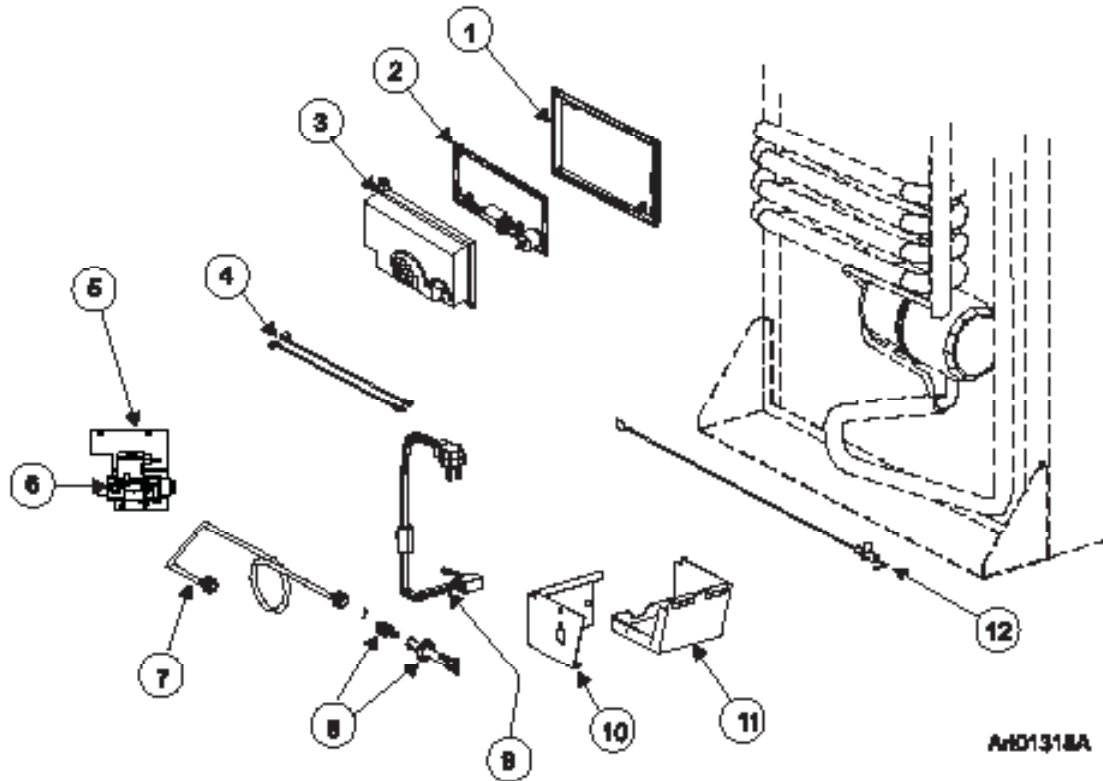

CABINET - REAR VIEW CONTROLS (02/14/1999 & AFTER) - 1200 SERIES (G/E)

NOTE: FOR MODELS WITH A SEPARATE MANUAL SHUT OFF VALVE (SERIAL # 657909 & ABOVE).

NO.	PART #	DESCRIPTION	1200LR SERIES	1201LR SERIES
1	618186	BASE-POWER BOARD (SERIAL # 8981138 & BELOW)	X	X
	628674	BASE-POWER BOARD (SERIAL # 8981139 & ABOVE)	X	X
2	628661	POWER BOARD (SERIAL # 8981138 & ABOVE)	X	X
	621271001	KIT-POWER BOARD ** (SERIAL # 0832171 TO 8981138)	SEE NOTE	SEE NOTE
	624869	KIT-CONTROL ASSY/POWER BOARD/GRAY (SERIAL # 0657909 TO 832170)	SEE NOTE	SEE NOTE
3	618185	COVER-POWER BOARD (SERIAL # 8981138 & BELOW)	X	X
	628677	COVER-POWER BOARD (SERIAL # 8981139 & ABOVE)	X	X
4	621448	WIRE-WHITE/9"/GAS VALVE (2 PER ASSEMBLY)	X	X
5	624681	BRACKET-GAS VALVE (9186770 & BELOW)	X	X
	628993	BRACKET-GAS VALVE (9186771 & ABOVE)	X	X
6	621334	KIT-GAS VALVE/BRACKET/WIRES (9186770 & BELOW)	X	X
	628741	GAS VALVE (9186771 & ABOVE)	X	X
7	624683	BURNER TUBE-1200 SERIES (USE 638982)	X	X
	638982	KIT SERVICE BURNER TUBE REPLACEMENT	X	X
7	629013	KIT-BURNER ORIFICE ADPTR ASSY (S/N 16317456 AND SYSTEM SN 16273576 AND BEFORE)	X	X
	635614	KIT-BURNER ORIFICE ADPTR ASSY (S/N 16317457 AND SYSTEM SN 1627355 AND AFTER)	X	X
9	61554422	CORD-AC POWER (SERIAL # 887329 & ABOVE FOR 1200LRIM)	X	
	618406	CORD-AC POWER/IM (SERIAL # 657909 TO 887328 FOR 1200LRIM)	X	X
	621755	CORD-POWER/ICE MAKER/WHITE (SERIAL # 887329 & ABOVE FOR 1200LRIM)	X	
10	618910	COVER ASSY-BURNER BOX	X	X
11	618902	BASE-BURNER BOX (SERIAL # 16240755 & BELOW)	X	X
	61695322	BASE-BURNER BOX (SERIAL # 16240756 & ABOVE)	X	X
12	61692222	ELECTRODE-SPARK/SENSE/SINGLE ELECTRODE/0.25" (USE 638097)	X	X
	638097	KIT SERVICE SPARK SENSE ELECTRODE REPLACEMENT	X	X

NOTE: IF THE CONTROL ASSY-OPTICAL HAS BEEN REPLACED WITH A KIT-CONTROL ADAPTOR, THE POWER BOARD MUST BE REPLACED WITH A NEW KIT-CONTROL ADAPTER.