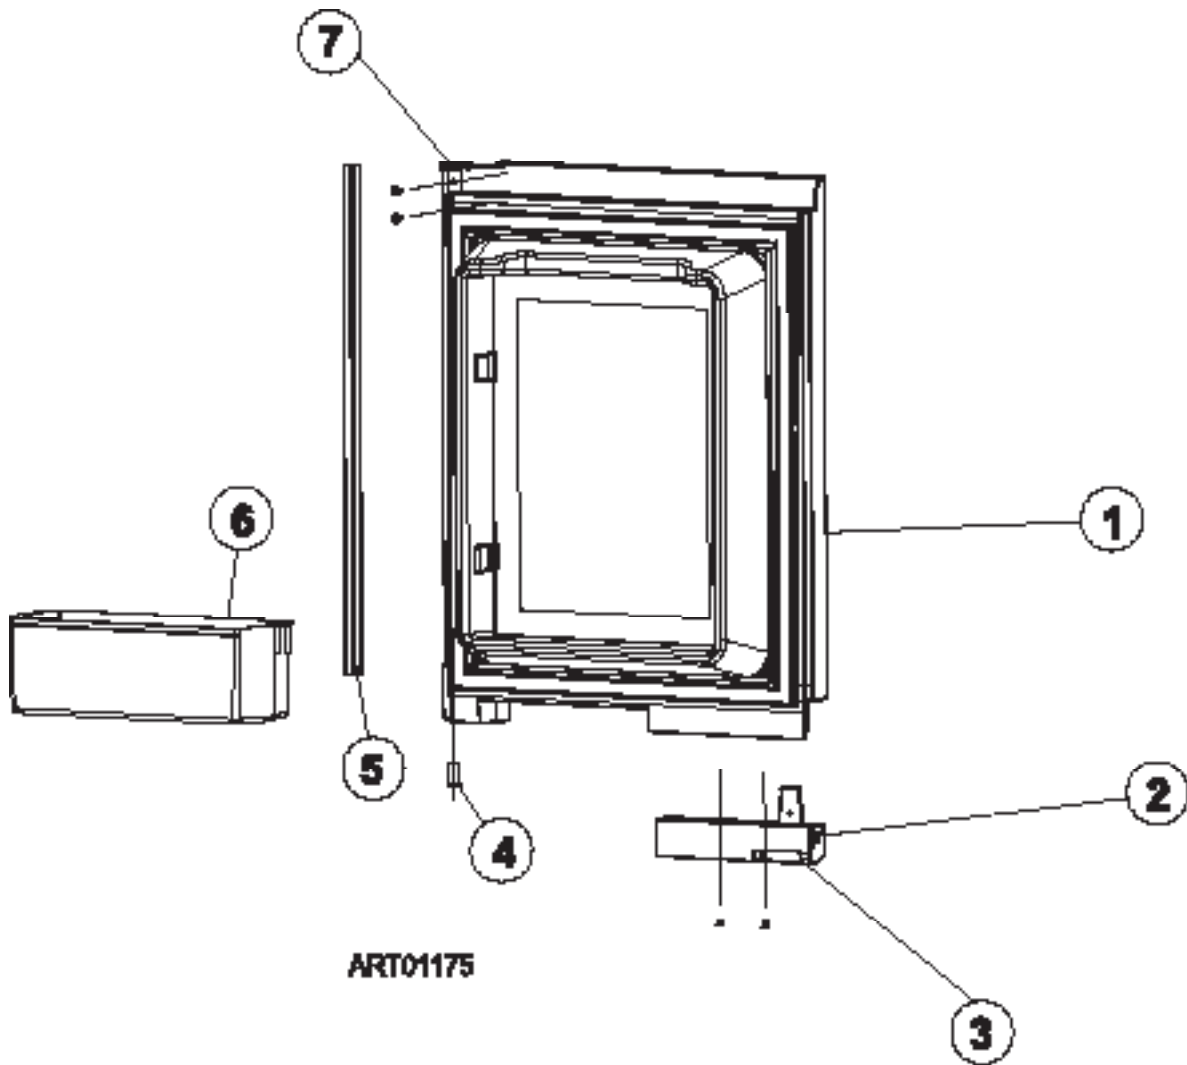

PART NO. 619700
NORCOLD

DOOR ASSEMBLY - UPPER RH - 1200 SERIES (PANEL DOORS)

ART01175

NO.	PART #	DESCRIPTION	1200AC SERIES	1200LR SERIES	1201LR SERIES
1	627603	DOOR LINER ASSY-UPPER/RH/BLACK GASKET (SERIAL # 1291391 T& ABOVE)	X	X	X
	627970	DOOR LINER ASSY-UPPER/RH/WHITE GASKET (SERIAL # 540295 TO 1291390)		X	X
	627971	DOOR LINER ASSY-UPPER/RH/GRAY GASKET (SERIAL # 300000 TO 540294)		X	
2	622315	DOOR HANDLE ASSY (SERIAL # 8254600 & ABOVE)	X	X	
	619574	DOOR HANDLE ASSY (SERIAL # 300000 TO 8254599)	X	X	
	621106	DOOR HANDLE ASSY (SERIAL # 300000 & ABOVE)			X
3	619374	STORAGE LATCH-DOOR/BLACK/POINTED (SERIAL # 300000 TO 8254600)	X	X	X
4	618746	HINGE BUSHING-MIDDLE	X	X	X
5	623166	PANEL RETAINER-UPPER (1 PER DOOR)	X	X	X
6	622831	BIN-DOOR SHELF (1 PER DOOR)	X	X	X
7	618792	HINGE-DOOR	X	X	X