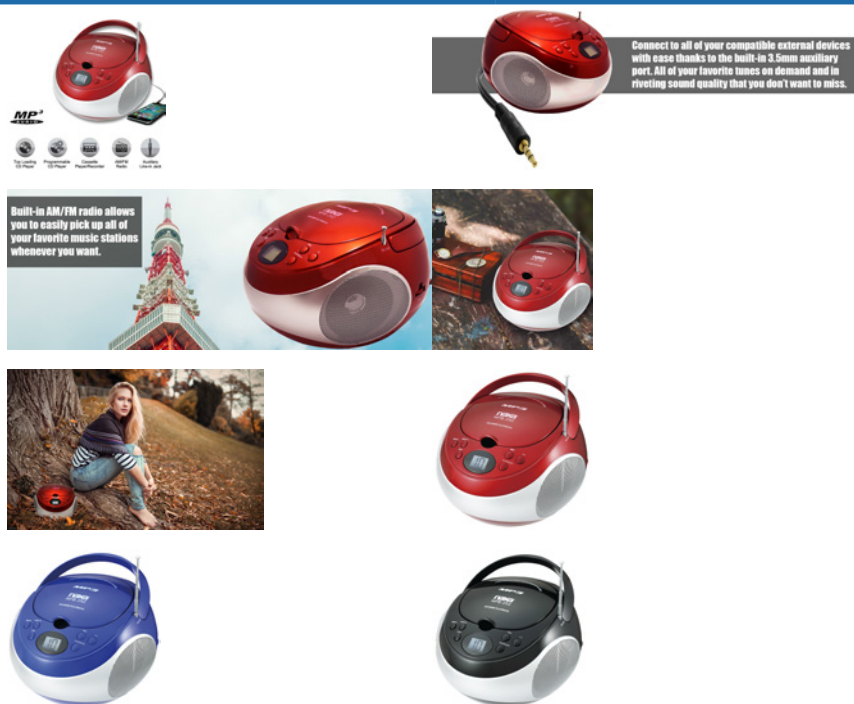

FEATURES

- Top Loading MP3/CD Player
- Compatible with MP3 Playback
- AM/FM Radio (Analogue Tuning)
- LCD Display for CD/MP3 Function
- 20-Track Programmable Memory
- Aux-in Jack
- AC Power Supply
- DC 9V (UM-2) x 6 Batteries (Battery not Included)
- Output Power: 1.2W x 2

PORTABLE MP3/CD RADIO PLAYER

naxa[®] NPB-252

Top Loading MP3/CD Player

Easy Grip Portable Handle

Aux-In Jack

Features

- A compact boombox that can play CDs and MP3s and receive AM/FM radio broadcasts
- Plays CD, CD-R/RW, and MP3 discs
- AM/FM radio
- 3.5mm AUX audio input for smartphones, MP3 players, and other audio devices
- Power: AC 120V or 6 x "C" batteries (not included)
- Accessories included: AC power cord
- Available colors: Black, Blue, Red