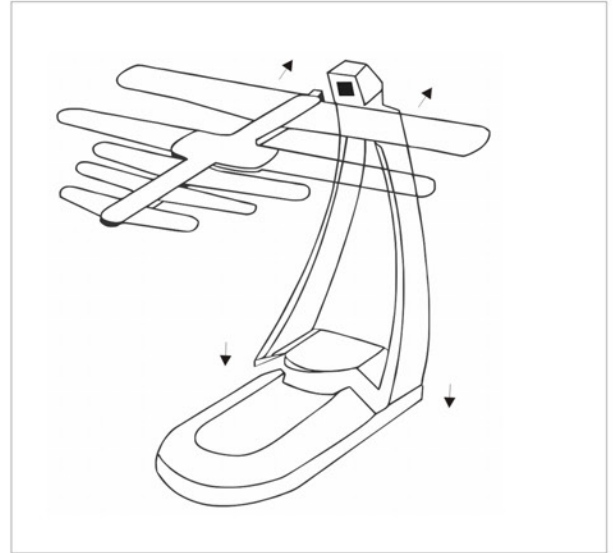

naxa®

NAA-309

● **Amplified TV Antenna**

- Easy to install
- Receives all UHF TV channels
- Ideal for 'free-to-view' digital terrestrial TV
- Gain 8-10 dB
- Low noise amplifier <1.5dB
- Standing wave ratio <2
- Impedance:75Ω