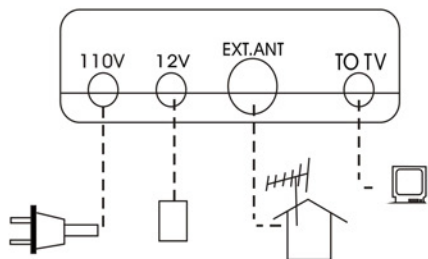

NAA-308

TV INDOOR ANTENNA

INTRODUCTION

- **NAA-308** indoor TV antenna is of high gain. Low noise, it can receive effective and enlarge TV signal, so, it can improve TV sensitivity.
- **NAA-308** antenna can receive all-channel signals, including VHF-UHF-FM

TECHNICAL PARAMETER

- Frequency: 45-860MHz
- Plus: VHF 20dB
UHF 36dB
FM 28dB
- Max output level: 105dBuV
- Input volts: AC 110V / DC 12V
- Wattage: 2W

CAUTION

- **NAA-308** antenna can only be used indoor,
- please receive according to the diagram, when input DC 12V,
- please pay attention to the power supply's negative and positive pole.