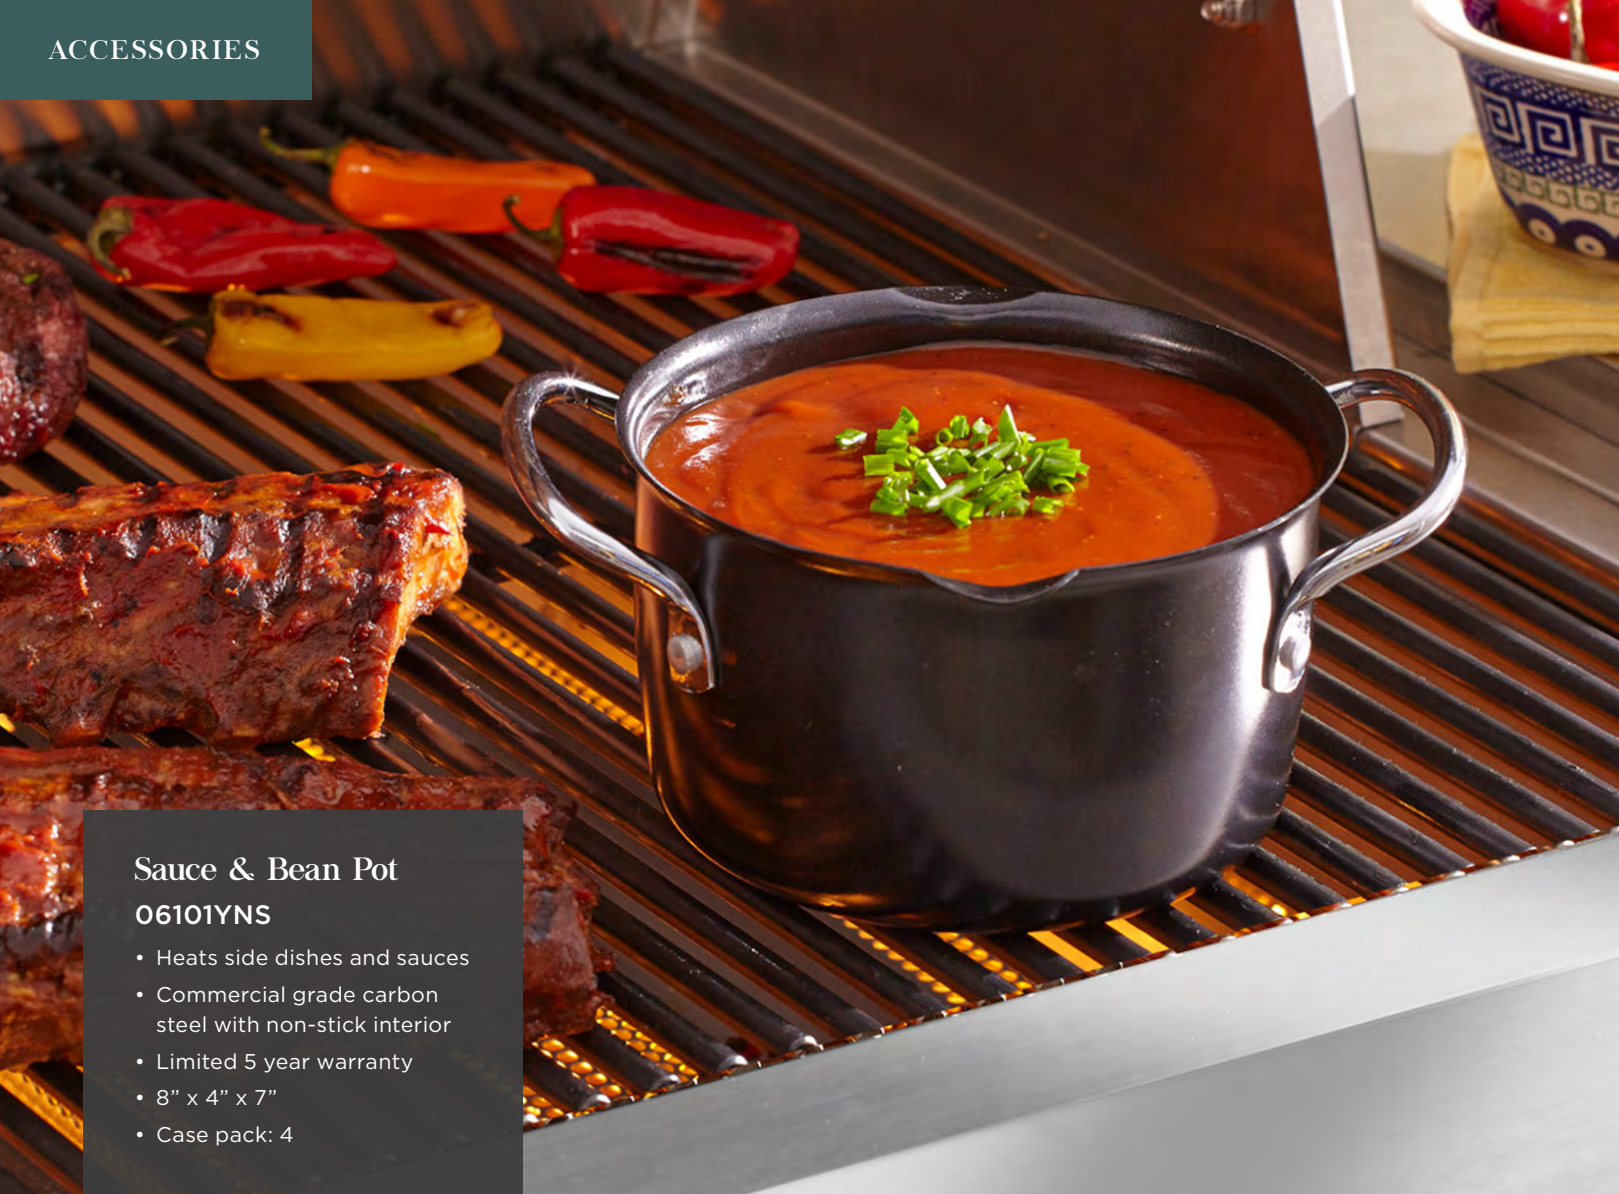

Sauce & Bean Pot
06101YNS

- Heats side dishes and sauces
- Commercial grade carbon steel with non-stick interior
- Limited 5 year warranty
- 8" x 4" x 7"
- Case pack: 4