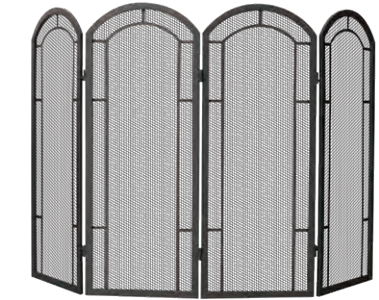

4 Panel Black Wrought Iron Screen

S-1130

- 48" wide x 30.5" high
- 14.5 lb