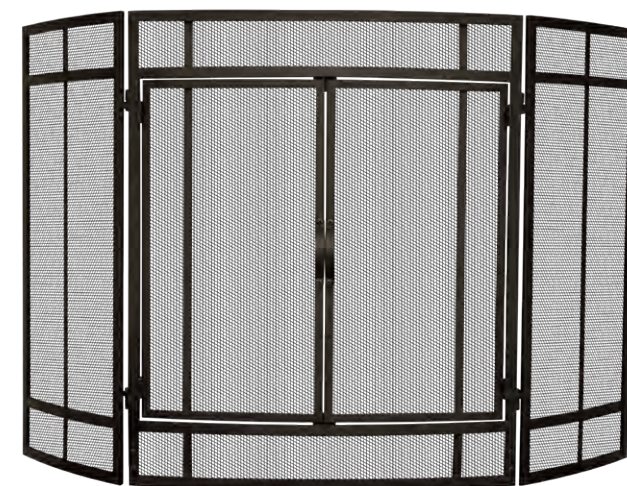

3 Panel Black Curved Screen with Doors

1. **S-1977**
2. 50" wide x 32" high
   - 16.1 lb

1. **W-1732**
- 16.5" wide x 17.5" high
  - 7.7 lb