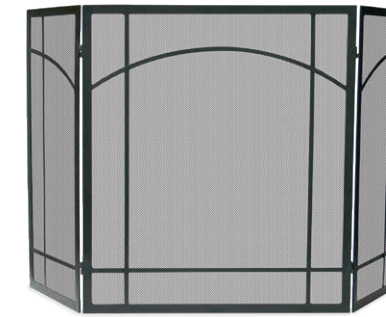

3 Panel Black Wrought Iron Screen, Mission Design

- **S-1023**
  - 55" wide x 31" high
  - 23.1 lb