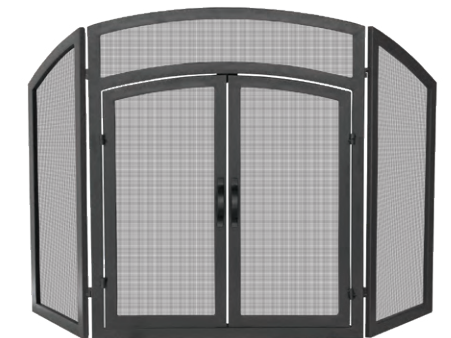

3 Panel Black Wrought Iron Arch Top Screen with Doors

- **S-1178**
  - 52" wide x 32" high
  - 25.3 lb