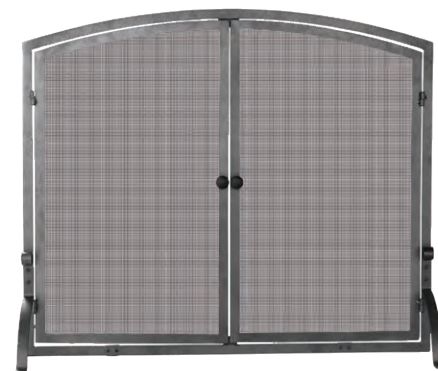

Small S-6760

- 39" wide x 31" high
- 10.3 lb

Single Panel Olde World Iron Screen with Doors

Large S-1142

- 44" wide x 34" high
- 28.6 lb

Medium S-1146

- 39" wide x 33" high
- 25.5 lb

Olde World Iron Log Holder with Suede Leather Carrier