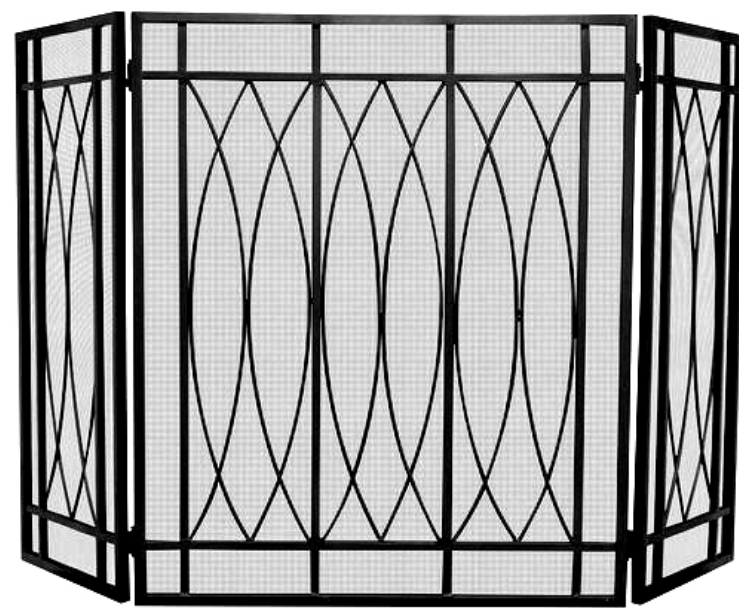

3 Panel Black Ornate Screen

1. **S-1740**
2. 52" wide x 31" high
   - 22 lb