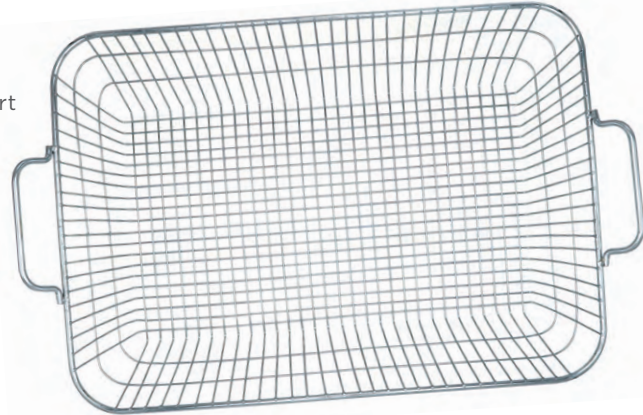

- Deep Grilling Topper**
06779Y
- High sides provide space to turn food without falling into the grates
 - Wide handles make it easy for carrying on and off the grill
 - Non-stick surface
 - 12" x 10" x 1.125"
 - Case pack: 6

- Large Grilling Topper**
06080Y
- Great for vegetables and seafood
 - Raised edge for convenient spatula use
 - Non-stick surface
 - 16" x 12" x 1.7"
 - Case pack: 6

WIRE TOPPERS

GRILL MATS

Barbecue Roaster

06816Y

- Dual handles for easy transport
- Lightweight design
- Perfect for roasts, poultry, veggies and cooking entire meals
- 17" x 3" x 10.5"
- Case pack: 4

Reusable Grill Mat

06012Y

- Perfect for saucy wings, eggs and small foods
- Prevents burning food and flare-ups
- Handles temperatures up to 500°F (260°C)
- Non-stick surface
- Reversible and great to use with smokers, grills and in ovens
- 15.75" x 13"
- 1 reusable mat included
- Case pack: 6

Wire Grilling Topper

06011Y

- Ideal for grilling seafood and vegetables
- Keeps small items from falling through the grate
- Non-stick surface
- 10.5" x 15"
- Case pack: 6

Copper Grill Mat

06198Y

- Perfect for saucy wings, eggs and small foods
- Prevents burning food and flare-ups
- Handles temperatures up to 500°F (260°C)
- Non-stick surface
- Reversible and great to use with smokers, grills and in ovens
- Folds neatly into the plastic pouch for easy storage
- 15.75" x 13"
- 1 reusable mat included
- Case pack: 6