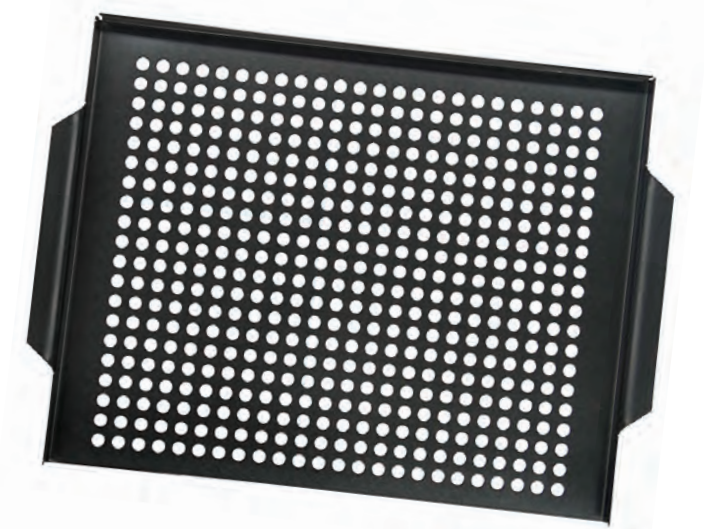

1. **Large Grilling Topper**
   06080Y
2. Great for vegetables and seafood
   - Raised edge for convenient spatula use
   - Non-stick surface
   - 16" x 12" x 1.7"
   - Case pack: 6