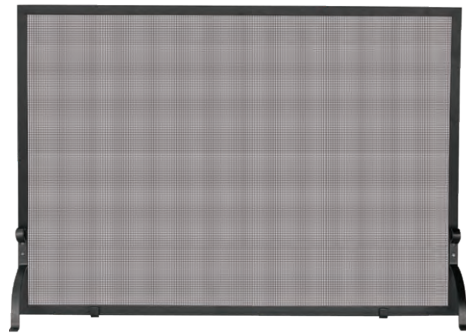

- W-1732**
- 16.5" wide x 17.5" high
 - 7.7 lb

Single Panel Olde World Iron Screen

Large S-1154

- 50" wide x 35" high
- 17.4 lb

Small S-1158

- 39" wide x 31" high
- 13.9 lb

Medium S-1156

- 44" wide x 33" high
- 16.7 lb