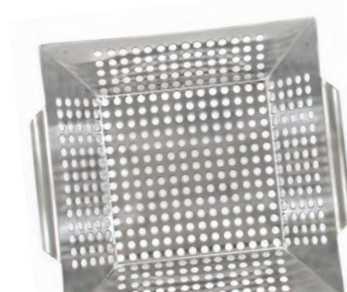

Stainless Steel Grilling Wok

06034Y

- Stir fry meat, poultry, seafood and veggies
- Non-stick surface
- 12" x 12"
- Case pack: 6