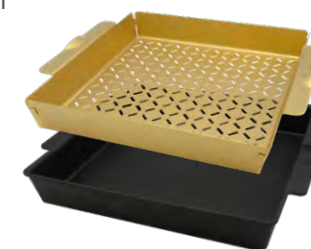

Dog Corn Holders

40351Y

Pig Corn Holders

40352Y

Cow Corn Holders

40353Y

TRIVETS

- Decorative & functional chrome or rose gold trivet protects your surface from hot pots, pans and skillets
- Safe to use with steel and cast iron pots
- Dishwasher safe
- 9.5" L x 5.25" W
- Case pack: 6

BBQ in Chrome
40341Y

Hot Dog in Chrome
40342Y

BBQ in Rose Gold Finish
40344Y

Hot Dog in Rose Gold Finish
40345Y

*Straight from the grill
to your table*

Grill in the hot topper & place right into the heat-resistant Bakelite serving tray to delight & impress all of your BBQ guests!

GRILL & SERVE

Grill & Serve
06870Y

- Perfect to grill your favorite foods and serve right away
- Allows liquids to fall into a heat resistant Bakelite serving tray
- Antique brass finish
- 12" x 12"
- Case pack: 2

Shown with:
06100YNS
Deep Dish Griddle

Who wants mess-free marinating? Everyone! We created this marinade tray with removable strainer and catch tray to eliminate those pesky drip marks on the side shelf. Simply place the strainer on the convenient catch tray to transition your food to the grill. Marinating just got cleaner and easier!