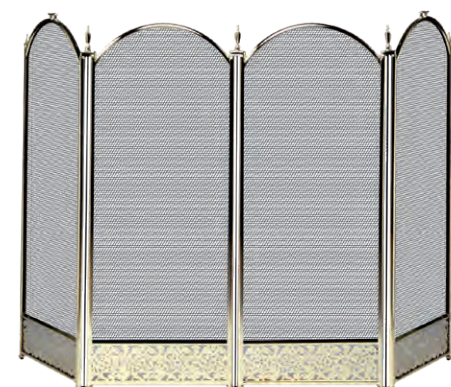

4 Panel Polished Brass Finish Screen with Decorative Filigree

S-2115

- 52" wide x 32" high
- 10 lb

5 Piece Satin Pewter Finish Fireset with Ball Handles

F-7547

- 31" high
- 12.9 lb

5 Piece Antique Brass Finish Fireset with Ball Handles