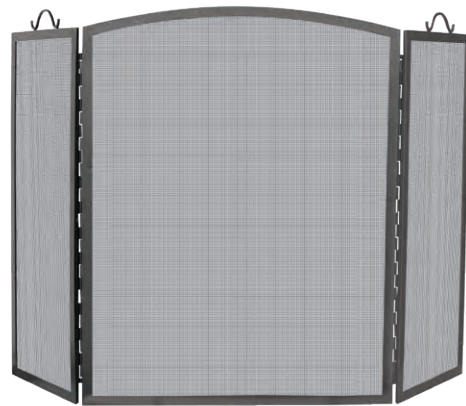

3 Panel Olde World Iron Arch Top Screen, Large

S-1172

- 56" wide x 36" high
- 28.2 lb