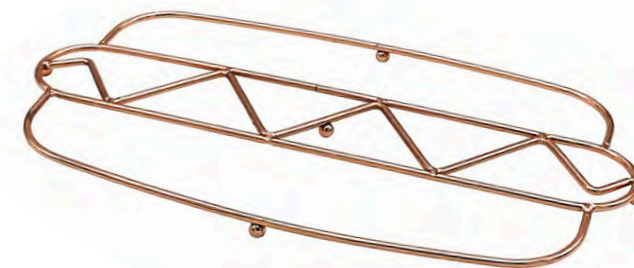

Hot Dog in Rose Gold Finish
40345Y