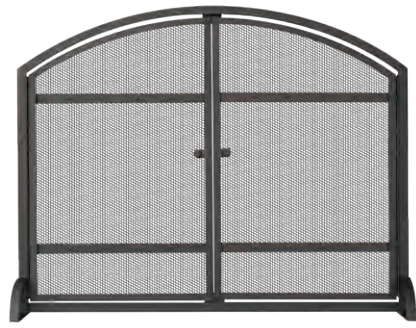

Single Panel Black Wrought Iron Arch Top Screen with Doors

S-1066

- 39" wide x 31" high
- 16.2 lb