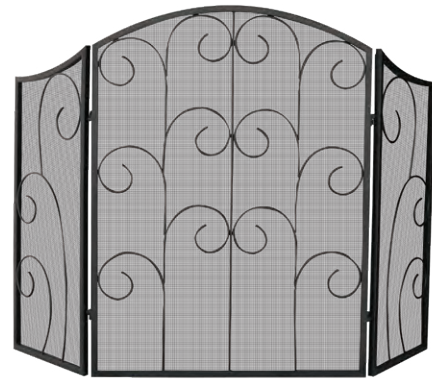

3 Panel Black Wrought Iron Screen with Decorative Scroll

S-1015

- 52" wide x 35" high
- 17.4 lb