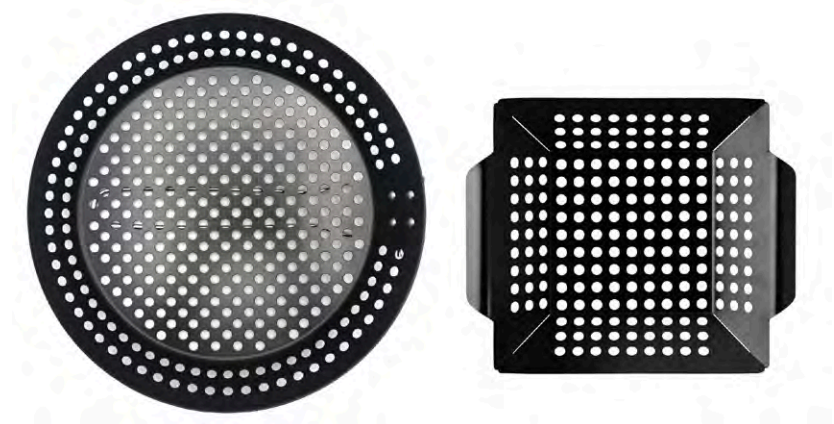

5 Piece Griddle Set

08623Y

- Set includes: 2 steel spatulas, 2 dispensers and a chopper/scrapper
- Clear dispensers hold: oil to season your griddle, water to clean the surface, condiments and your favorite marinades
- Steel chopper/scrapper dices, chops and cleans the griddle
- Spatula has long steel blade for large surfaces and square corners
- 17" x 11.25" x 3.5"
- Case pack: 4

Oversized Grill/Griddle Scrubber

06468Y

- Heavy duty scrubber pad cleans the toughest grime
- Handle designed for comfort
- Also great for flat tops and griddles
- 8" x 4.25" x 3.25"
- Case pack: 6

Oversized Grill/Griddle Scrubber

06467Y

- **Bonus replacement pad included**
- Heavy duty scrubber pads clean the toughest grime
- Handle designed for comfort
- 8" x 4.25" x 4.25"
- Case pack: 6

TOPPERS

- Mini Grilling Topper**
06844Y
- Keeps small items from falling through the grate
 - Perfect for seafood and veggies
 - Non-stick surface
 - 13" x 7.5"
 - Case pack: 6

- Gourmet Grilling Topper Set**
06901Y
- Includes: 1 skillet and 1 mini wok
 - Keeps food from falling through the grate
 - Skillet handle folds & locks for easy storage
 - Non-stick surface
 - 12.2" x 13.9" x 2.4"
 - Case pack: 4