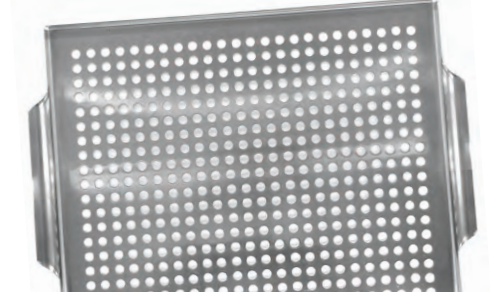

Stainless Steel Grilling Topper

06032Y

- Great for veggies and seafood
- Raised edge
- 16.3" x 12.2" x 1.3"
- Case pack: 6