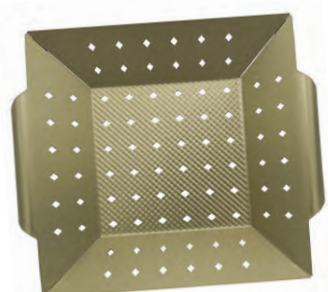

Embossed Vintage Gold Grill Wok

06781YVG

- Stir fry meat, poultry, seafood and veggies
- Durable embossed steel with an elegant gold finish
- Non-stick surface
- 12" x 12" x 3.5"
- Case pack: 4