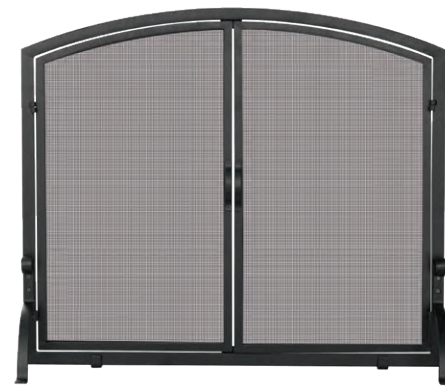

- S-1178**
 - 52" wide x 32" high
 - 25.3 lb

Single Panel Black Wrought Iron Screen with Doors

- Large S-1046**
 - 44" wide x 33" high
 - 29.7 lb
- Small S-1044**
 - 39" wide x 31" high
 - 27.5 lb

Single Panel Black Wrought Iron Screen with Doors