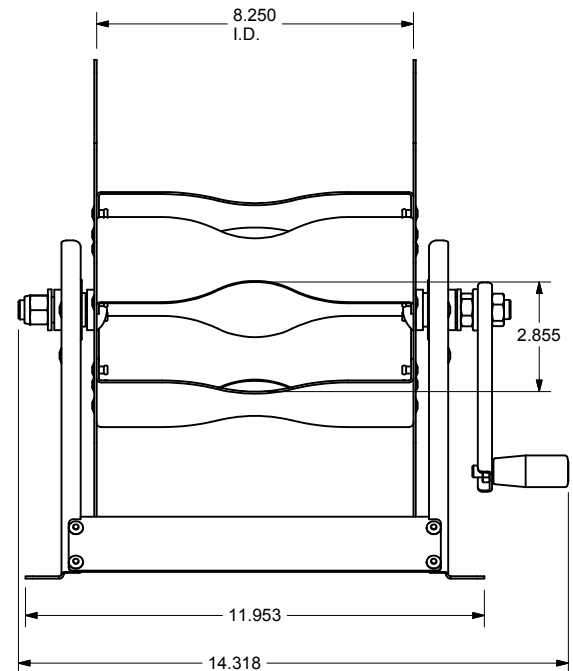

MOR/ryde

Easy Reel™ spooler

New!

- Neatly stores your 30 or 50 amp power cord
- Uses a small footprint, freeing up valuable storage space
- Smooth, easy reel operation means no more strain!
- Patent pending design allows for efficient cord storage- helps maximize your storage space
- Installs easily with just 4 screws!

The Easy Reel™ Spooler is the latest innovative product from MOR/ryde, the RV industry suspension experts. The Easy Reel™ utilizes an ingenious design to allow for quick, simple and easy spooling of your 30 or 50 amp power cord. The patent pending design allows the power cord to be quickly and easily inserted to the spooler. The Easy Reel™ then provides for a smooth, easy and quiet spooling of your power cord. It can be mounted for either left hand or right hand operation, and features rugged steel construction and high quality powder coat finish. The Easy Reel™ delivers the simplest, smoothest, and most convenient way to effectively store your power cord.

CONFIDENTIALITY: THIS DRAWING & THE INFORMATION CONTAINED HERE ON ARE THE EXCLUSIVE PROPERTY OF MOR/RYDE. THEY SHALL NOT BE COPIED OR DUPLICATED WITHOUT OUR CONSENT.

DIMENSIONS IN INCHES U.N.O.
 ALL DIMENSIONS OD U.N.O.
 TOLERANCE OF DIMENSIONS
 DECIMAL
 X.XXXXX ± 0.010
 X.XXX ± 0.030
 X.XX ± 0.060
 FRACTIONAL ± 1/8
 ANGULAR ± 1°

REEL56-009
 DRAWN: tbutchko DATE: 5/14/2013
 CUST PART ID:
 MATERIAL:
 FINISH:

SHEET: 2 / 2