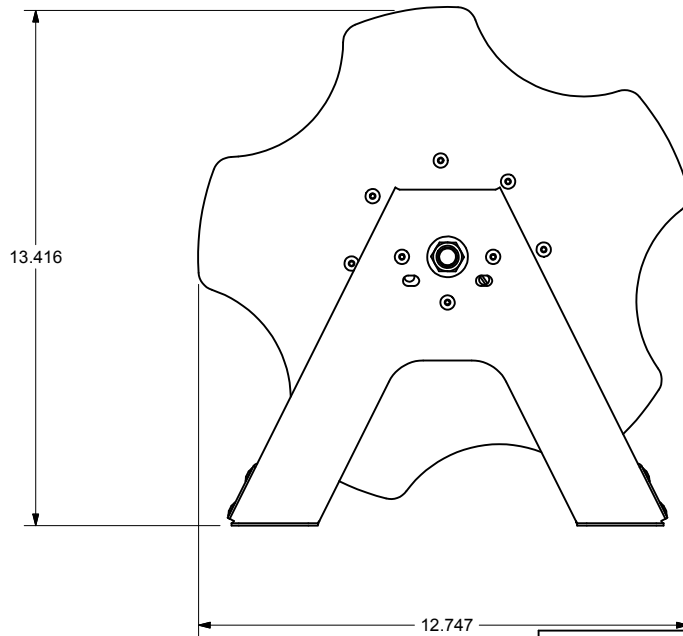

MOR/ryde

Easy Reel™ spooler

New!

- Neatly stores your 30 or 50 amp power cord
- Uses a small footprint, freeing up valuable storage space
- Smooth, easy reel operation means no more strain!
- Patent pending design allows for efficient cord storage- helps maximize your storage space
- Installs easily with just 4 screws!

The Easy Reel™ Spooler is the latest innovative product from MOR/ryde, the RV industry suspension experts. The Easy Reel™ utilizes an ingenious design to allow for quick, simple and easy spooling of your 30 or 50 amp power cord. The patent pending design allows the power cord to be quickly and easily inserted to the spooler. The Easy Reel™ then provides for a smooth, easy and quiet spooling of your power cord. It can be mounted for either left hand or right hand operation, and features rugged steel construction and high quality powder coat finish. The Easy Reel™ delivers the simplest, smoothest, and most convenient way to effectively store your power cord.

CONFIDENTIALITY: THIS DRAWING & THE INFORMATION CONTAINED HERE ON ARE THE EXCLUSIVE PROPERTY OF MOR/RYDE. THEY SHALL NOT BE COPIED OR DUPLICATED WITHOUT OUR CONSENT.

DIMENSIONS IN INCHES U.N.O.
 ALL DIMENSIONS OD U.N.O.
 TOLERANCE OF DIMENSIONS
 DECIMAL
 X.XXXXX ± 0.010
 X.XXX ± 0.030
 X.XX ± 0.060
 FRACTIONAL ± 1/8
 ANGULAR ± 1°

REEL56-009
 DRAWN: tbutchko DATE: 5/14/2013
 CUST PART ID:
 MATERIAL:
 FINISH:

SHEET: 2 / 2