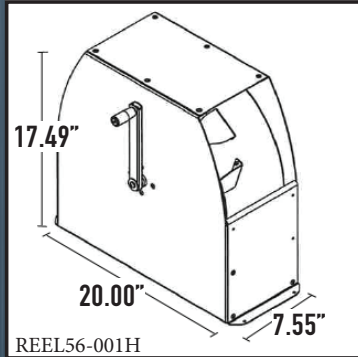

MOR/ryde

Easy Reel™ spooler

New!

- Neatly stores your 30 or 50 amp power cord
- Uses a small footprint, freeing up valuable storage space
- Smooth, easy reel operation means no more strain!
- Patent pending design allows for efficient cord storage- helps maximize your storage space
- Installs easily with just 4 screws!

The Easy Reel™ Spooler is the latest innovative product from MOR/ryde, the RV industry suspension experts. The Easy Reel™ utilizes an ingenious design to allow for quick, simple and easy spooling of your 30 or 50 amp power cord. The patent pending design allows the power cord to be quickly and easily inserted to the spooler. The Easy Reel™ then provides for a smooth, easy and quiet spooling of your power cord. It can be mounted for either left hand or right hand operation, and features rugged steel construction and high quality powder coat finish. The Easy Reel™ delivers the simplest, smoothest, and most convenient way to effectively store your power cord.

CONFIDENTIALITY: THIS DRAWING & THE INFORMATION CONTAINED HERE ON ARE THE EXCLUSIVE PROPERTY OF MOR/RYDE. THEY SHALL NOT BE COPIED OR DUPLICATED WITHOUT OUR CONSENT.

DIMENSIONS IN INCHES U.N.O.
 ALL DIMENSIONS OD U.N.O.
 TOLERANCE OF DIMENSIONS
 DECIMAL
 X.XXXXX ± 0.010
 X.XXX ± 0.030
 X.XX ± 0.060
 FRACTIONAL ± 1/8
 ANGULAR ± 1°