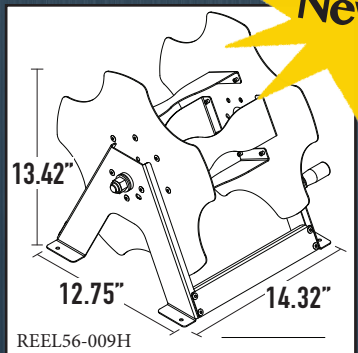

MOR/ryde

Easy Reel™ spooler

New!

- Neatly stores your 30 or 50 amp power cord
- Uses a small footprint, freeing up valuable storage space
- Smooth, easy reel operation means no more strain!
- Patent pending design allows for efficient cord storage- helps maximize your storage space
- Installs easily with just 4 screws!

The Easy Reel™ Spooler is the latest innovative product from MOR/ryde, the RV industry suspension experts. The Easy Reel™ utilizes an ingenious design to allow for quick, simple and easy spooling of your 30 or 50 amp power cord. The patent pending design allows the power cord to be quickly and easily inserted to the spooler. The Easy Reel™ then provides for a smooth, easy and quiet spooling of your power cord. It can be mounted for either left hand or right hand operation, and features rugged steel construction and high quality powder coat finish. The Easy Reel™ delivers the simplest, smoothest, and most convenient way to effectively store your power cord.

CONFIDENTIALITY: THIS DRAWING & THE INFORMATION CONTAINED HERE ON ARE THE EXCLUSIVE PROPERTY OF MOR/RYDE. THEY SHALL NOT BE COPIED OR DUPLICATED WITHOUT OUR CONSENT.

DIMENSIONS IN INCHES U.N.O.
 ALL DIMENSIONS OD U.N.O.
 TOLERANCE OF DIMENSIONS
 DECIMAL
 X.XXXXX ± 0.010
 X.XXX ± 0.030
 X.XX ± 0.060
 FRACTIONAL ± 1/8
 ANGULAR ± 1°