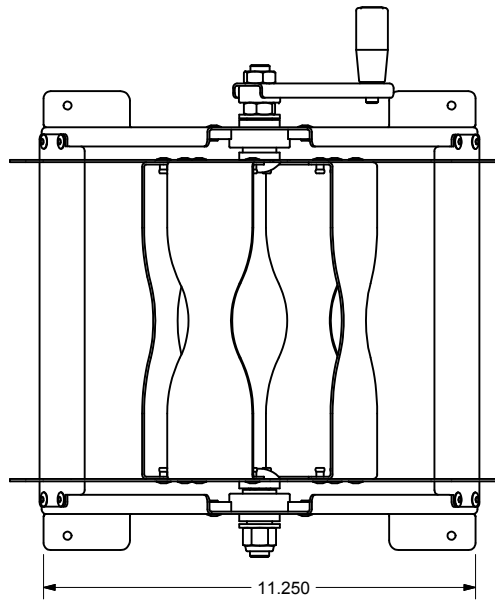

MOR/ryde

Easy Reel™ spooler

New!

- Neatly stores your 30 or 50 amp power cord
- Uses a small footprint, freeing up valuable storage space
- Smooth, easy reel operation means no more strain!
- Patent pending design allows for efficient cord storage- helps maximize your storage space
- Installs easily with just 4 screws!

The Easy Reel™ Spooler is the latest innovative product from MOR/ryde, the RV industry suspension experts. The Easy Reel™ utilizes an ingenious design to allow for quick, simple and easy spooling of your 30 or 50 amp power cord. The patent pending design allows the power cord to be quickly and easily inserted to the spooler. The Easy Reel™ then provides for a smooth, easy and quiet spooling of your power cord. It can be mounted for either left hand or right hand operation, and features rugged steel construction and high quality powder coat finish. The Easy Reel™ delivers the simplest, smoothest, and most convenient way to effectively store your power cord.

CONFIDENTIALITY: THIS DRAWING & THE INFORMATION CONTAINED HERE ON ARE THE EXCLUSIVE PROPERTY OF MOR/RYDE. THEY SHALL NOT BE COPIED OR DUPLICATED WITHOUT OUR CONSENT.

DIMENSIONS IN INCHES U.N.O.
 ALL DIMENSIONS OD U.N.O.
 TOLERANCE OF DIMENSIONS
 DECIMAL
 X.XXXXX ± 0.010
 X.XXX ± 0.030
 X.XX ± 0.060
 FRACTIONAL ± 1/8
 ANGULAR ± 1°

REEL56-009
 DRAWN: tbutchko DATE: 5/14/2013
 CUST PART ID:
 MATERIAL:
 FINISH:

SHEET: 2 / 2