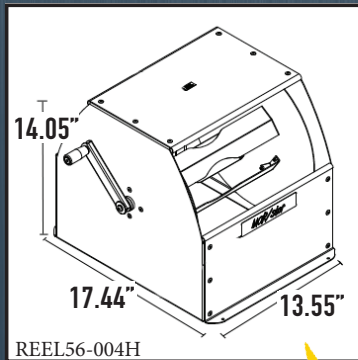

MOR/ryde

Easy Reel™ spooler

New!

- Neatly stores your 30 or 50 amp power cord
- Uses a small footprint, freeing up valuable storage space
- Smooth, easy reel operation means no more strain!
- Patent pending design allows for efficient cord storage- helps maximize your storage space
- Installs easily with just 4 screws!

The Easy Reel™ Spooler is the latest innovative product from MOR/ryde, the RV industry suspension experts. The Easy Reel™ utilizes an ingenious design to allow for quick, simple and easy spooling of your 30 or 50 amp power cord. The patent pending design allows the power cord to be quickly and easily inserted to the spooler. The Easy Reel™ then provides for a smooth, easy and quiet spooling of your power cord. It can be mounted for either left hand or right hand operation, and features rugged steel construction and high quality powder coat finish. The Easy Reel™ delivers the simplest, smoothest, and most convenient way to effectively store your power cord.

CONFIDENTIALITY: THIS DRAWING & THE INFORMATION CONTAINED HERE ON ARE THE EXCLUSIVE PROPERTY OF MOR/RYDE. THEY SHALL NOT BE COPIED OR DUPLICATED WITHOUT OUR CONSENT.

DIMENSIONS IN INCHES U.N.O.
 ALL DIMENSIONS OD U.N.O.
 TOLERANCE OF DIMENSIONS
 DECIMAL
 X.XXXXX ± 0.010
 X.XXX ± 0.030
 X.XX ± 0.060
 FRACTIONAL ± 1/8
 ANGULAR ± 1°