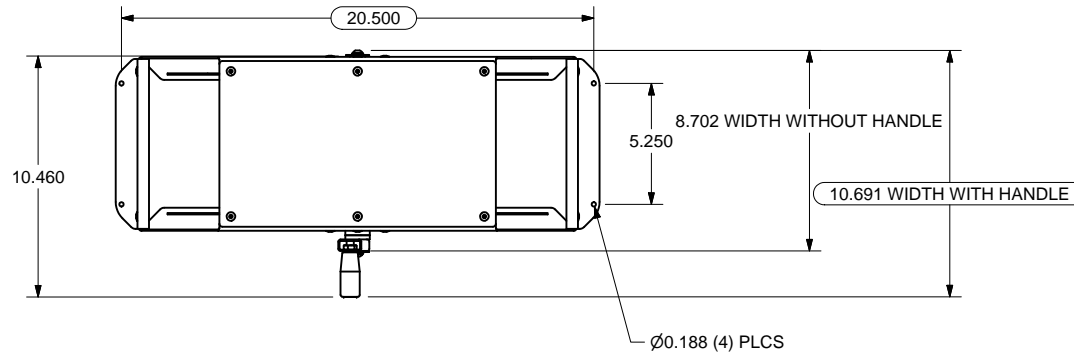

Easy Reel™ spooler

- Neatly stores your 30 or 50 amp power cord
- Uses a small footprint, freeing up valuable storage space
- Smooth, easy reel operation means no more strain!
- Patent pending design allows for efficient cord storage- helps maximize your storage space
- Installs easily with just 4 screws!

The Easy Reel™ Spooler is the latest innovative product from MOR/ryde, the RV industry suspension experts. The Easy Reel™ utilizes an ingenious design to allow for quick, simple and easy spooling of your 30 or 50 amp power cord. The patent pending design allows the power cord to be quickly and easily inserted to the spooler. The Easy Reel™ then provides for a smooth, easy and quiet spooling of your power cord. It can be mounted for either left hand or right hand operation, and features rugged steel construction and high quality powder coat finish. The Easy Reel™ delivers the simplest, smoothest, and most convenient way to effectively store your power cord.

CONFIDENTIALITY: THIS DRAWING & THE INFORMATION CONTAINED HERE ON ARE THE EXCLUSIVE PROPERTY OF MOR/RYDE. THEY SHALL NOT BE COPIED OR DUPLICATED WITHOUT OUR CONSENT.	DIMENSIONS IN INCHES U.N.O. ALL DIMENSIONS OD U.N.O. TOLERANCE OF DIMENSIONS		NC56-067		 <i>...Opportunity Driven...</i>
	DECIMAL X.XXXXX ± 0.010 X.XXX ± 0.030 X.XX ± 0.060		DRAWN: tbutchko	DATE: 3/5/2012	
	FRACTIONAL ± 1/8		CUST PART ID:		
	ANGULAR ± 1°		MATERIAL:		
			FINISH:		
				SHEET: 2 / 2	