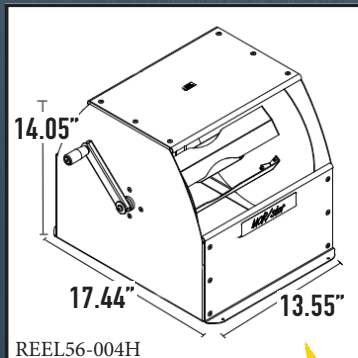

Easy Reel™ spooler

- Neatly stores your 30 or 50 amp power cord
- Uses a small footprint, freeing up valuable storage space
- Smooth, easy reel operation means no more strain!
- Patent pending design allows for efficient cord storage- helps maximize your storage space
- Installs easily with just 4 screws!

The Easy Reel™ Spooler is the latest innovative product from MOR/ryde, the RV industry suspension experts. The Easy Reel™ utilizes an ingenious design to allow for quick, simple and easy spooling of your 30 or 50 amp power cord. The patent pending design allows the power cord to be quickly and easily inserted to the spooler. The Easy Reel™ then provides for a smooth, easy and quiet spooling of your power cord. It can be mounted for either left hand or right hand operation, and features rugged steel construction and high quality powder coat finish. The Easy Reel™ delivers the simplest, smoothest, and most convenient way to effectively store your power cord.

CONFIDENTIALITY: THIS DRAWING & THE INFORMATION CONTAINED HERE ON ARE THE EXCLUSIVE PROPERTY OF MOR/RYDE. THEY SHALL NOT BE COPIED OR DUPLICATED WITHOUT OUR CONSENT.	DIMENSIONS IN INCHES U.N.O. ALL DIMENSIONS OD U.N.O. TOLERANCE OF DIMENSIONS		NC56-067		 <i>...Opportunity Driven...</i>
	DECIMAL X.XXXXX ± 0.010 X.XXX ± 0.030 X.XX ± 0.060		DRAWN: tbutchko	DATE: 3/5/2012	
	FRACTIONAL ± 1/8		CUST PART ID:		
	ANGULAR ± 1°		MATERIAL:		
			FINISH:		
				SHEET: 2 / 2	