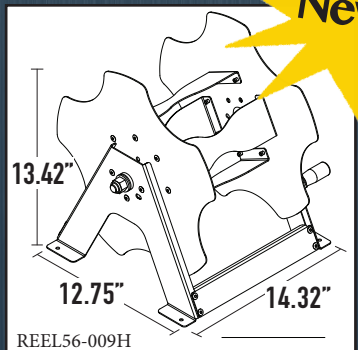

Easy Reel™ spooler

- Neatly stores your 30 or 50 amp power cord
- Uses a small footprint, freeing up valuable storage space
- Smooth, easy reel operation means no more strain!
- Patent pending design allows for efficient cord storage- helps maximize your storage space
- Installs easily with just 4 screws!

The Easy Reel™ Spooler is the latest innovative product from MOR/ryde, the RV industry suspension experts. The Easy Reel™ utilizes an ingenious design to allow for quick, simple and easy spooling of your 30 or 50 amp power cord. The patent pending design allows the power cord to be quickly and easily inserted to the spooler. The Easy Reel™ then provides for a smooth, easy and quiet spooling of your power cord. It can be mounted for either left hand or right hand operation, and features rugged steel construction and high quality powder coat finish. The Easy Reel™ delivers the simplest, smoothest, and most convenient way to effectively store your power cord.

CONFIDENTIALITY: THIS DRAWING & THE INFORMATION CONTAINED HERE ON ARE THE EXCLUSIVE PROPERTY OF MOR/RYDE. THEY SHALL NOT BE COPIED OR DUPLICATED WITHOUT OUR CONSENT.	DIMENSIONS IN INCHES U.N.O. ALL DIMENSIONS OD U.N.O. TOLERANCE OF DIMENSIONS		NC56-067		 <i>...Opportunity Driven...</i>
	DECIMAL X.XXXXX ± 0.010 X.XXX ± 0.030 X.XX ± 0.060		DRAWN: tbutchko	DATE: 3/5/2012	
	FRACTIONAL ± 1/8		CUST PART ID:		
	ANGULAR ± 1°		MATERIAL:		
			FINISH:		
				SHEET: 2 / 2	