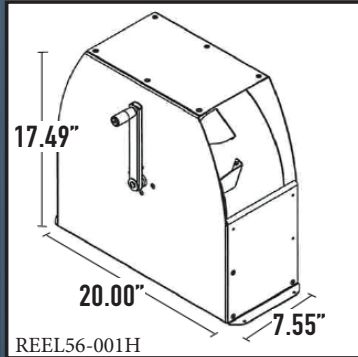

Easy Reel™ spooler

- Neatly stores your 30 or 50 amp power cord
- Uses a small footprint, freeing up valuable storage space
- Smooth, easy reel operation means no more strain!
- Patent pending design allows for efficient cord storage- helps maximize your storage space
- Installs easily with just 4 screws!

The Easy Reel™ Spooler is the latest innovative product from MOR/ryde, the RV industry suspension experts. The Easy Reel™ utilizes an ingenious design to allow for quick, simple and easy spooling of your 30 or 50 amp power cord. The patent pending design allows the power cord to be quickly and easily inserted to the spooler. The Easy Reel™ then provides for a smooth, easy and quiet spooling of your power cord. It can be mounted for either left hand or right hand operation, and features rugged steel construction and high quality powder coat finish. The Easy Reel™ delivers the simplest, smoothest, and most convenient way to effectively store your power cord.

CONFIDENTIALITY: THIS DRAWING & THE INFORMATION CONTAINED HERE ON ARE THE EXCLUSIVE PROPERTY OF MOR/RYDE. THEY SHALL NOT BE COPIED OR DUPLICATED WITHOUT OUR CONSENT.	DIMENSIONS IN INCHES U.N.O. ALL DIMENSIONS OD U.N.O. TOLERANCE OF DIMENSIONS		NC56-067		 <i>...Opportunity Driven...</i>
	DECIMAL X.XXXXX ± 0.010 X.XXX ± 0.030 X.XX ± 0.060		DRAWN: tbutchko	DATE: 3/5/2012	
	FRACTIONAL ± 1/8		CUST PART ID:		
	ANGULAR ± 1°		MATERIAL:		
			FINISH:		
				SHEET: 2 / 2	