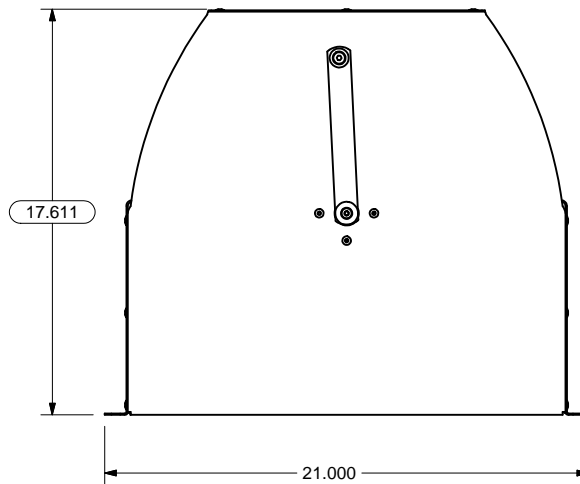

Easy Reel™ spooler

- Neatly stores your 30 or 50 amp power cord
- Uses a small footprint, freeing up valuable storage space
- Smooth, easy reel operation means no more strain!
- Patent pending design allows for efficient cord storage- helps maximize your storage space
- Installs easily with just 4 screws!

The Easy Reel™ Spooler is the latest innovative product from MOR/ryde, the RV industry suspension experts. The Easy Reel™ utilizes an ingenious design to allow for quick, simple and easy spooling of your 30 or 50 amp power cord. The patent pending design allows the power cord to be quickly and easily inserted to the spooler. The Easy Reel™ then provides for a smooth, easy and quiet spooling of your power cord. It can be mounted for either left hand or right hand operation, and features rugged steel construction and high quality powder coat finish. The Easy Reel™ delivers the simplest, smoothest, and most convenient way to effectively store your power cord.

CONFIDENTIALITY: THIS DRAWING & THE INFORMATION CONTAINED HERE ON ARE THE EXCLUSIVE PROPERTY OF MOR/RYDE. THEY SHALL NOT BE COPIED OR DUPLICATED WITHOUT OUR CONSENT.	DIMENSIONS IN INCHES U.N.O. ALL DIMENSIONS OD U.N.O. TOLERANCE OF DIMENSIONS		NC56-067		 <i>...Opportunity Driven...</i>
	DECIMAL X.XXXXX ± 0.010 X.XXX ± 0.030 X.XX ± 0.060		DRAWN: tbutchko	DATE: 3/5/2012	
	FRACTIONAL ± 1/8		CUST PART ID:		
	ANGULAR ± 1°		MATERIAL:		
			FINISH:		
				SHEET: 2 / 2	