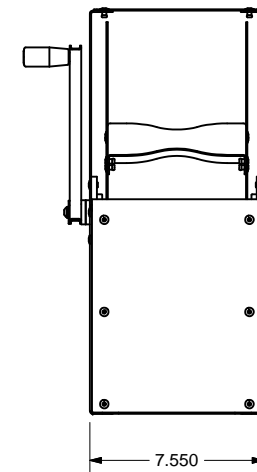

Easy Reel™ spooler

- Neatly stores your 30 or 50 amp power cord
- Uses a small footprint, freeing up valuable storage space
- Smooth, easy reel operation means no more strain!
- Patent pending design allows for efficient cord storage- helps maximize your storage space
- Installs easily with just 4 screws!

The Easy Reel™ Spooler is the latest innovative product from MOR/ryde, the RV industry suspension experts. The Easy Reel™ utilizes an ingenious design to allow for quick, simple and easy spooling of your 30 or 50 amp power cord. The patent pending design allows the power cord to be quickly and easily inserted to the spooler. The Easy Reel™ then provides for a smooth, easy and quiet spooling of your power cord. It can be mounted for either left hand or right hand operation, and features rugged steel construction and high quality powder coat finish. The Easy Reel™ delivers the simplest, smoothest, and most convenient way to effectively store your power cord.

CONFIDENTIALITY: THIS DRAWING & THE INFORMATION CONTAINED HERE ON ARE THE EXCLUSIVE PROPERTY OF MOR/RYDE. THEY SHALL NOT BE COPIED OR DUPLICATED WITHOUT OUR CONSENT.	DIMENSIONS IN INCHES U.N.O. ALL DIMENSIONS OD U.N.O. TOLERANCE OF DIMENSIONS		NC56-067		 <i>...Opportunity Driven...</i>
	DECIMAL X.XXXXX ± 0.010 X.XXX ± 0.030 X.XX ± 0.060		DRAWN: tbutchko	DATE: 3/5/2012	
	FRACTIONAL ± 1/8		CUST PART ID:		
	ANGULAR ± 1°		MATERIAL:		
			FINISH:		
				SHEET: 2 / 2	