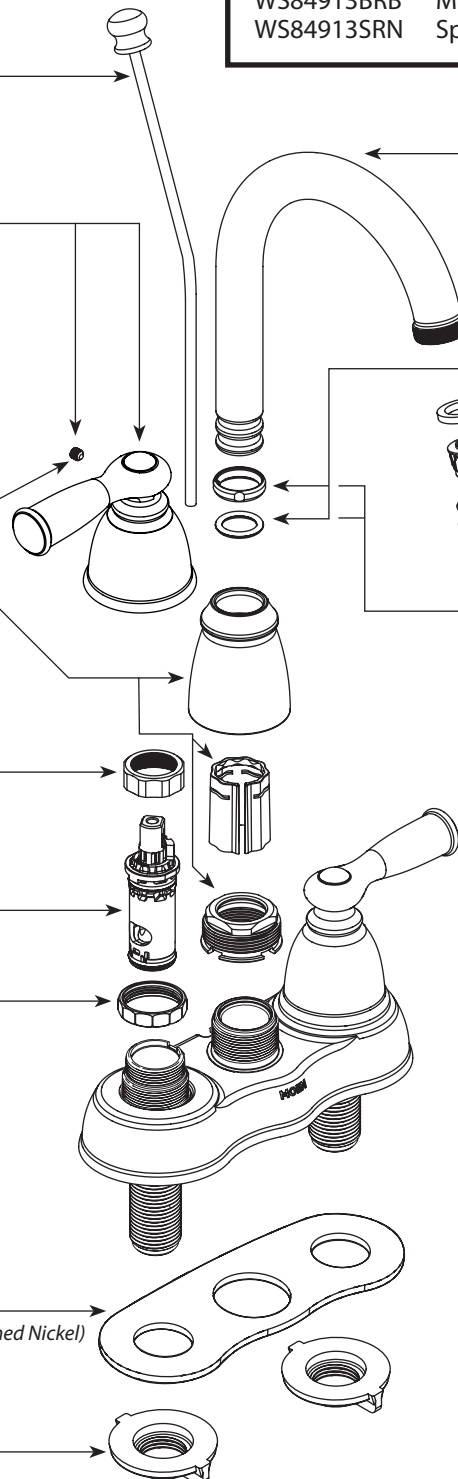

# Illustrated Parts

*There is more than 1 version of this model.  
Page down to identify the version you have.*

■ **Order by Part Number**

Lift Rod

- 141316** Chrome
- 141316BRB** Mediterranean Bronze
- 141316SRN** Spot Resist Brushed Nickel

Set Screw (Requires 3/32" hex key)

- 159198**

Spout Hub Kit

- 188615** Chrome
- 188615BRB** Mediterranean Bronze
- 188615SRN** Spot Resist Brushed Nickel

Cartridge Nut (Qty 2)

- 97535**

Replacement Cartridge

- 1224**

Escutcheon Nut (Qty 2)

- 130560**

Gasket

- 142061** (Use for Chrome & Spot Resist Brushed Nickel)
- 142061BL** (Use for Mediterranean Bronze)

Hardware Kit (Qty 2)

- 145665**

<b>BANBURY®</b>		
<b>Two Handle Centerset Lavatory Faucet</b>		
<b>MODEL</b>	<b>FINISH</b>	<b>NOTES</b>
WS84913	Chrome	Non-Metallic Waste
WS84913BRB	Mediterranean Bronze	Non-Metallic Waste
WS84913SRN	Spot Resist Brushed Nickel	Non-Metallic Waste

Spout O-Ring Kit

- 103432**

<b>WASTE ASSEMBLIES</b>	
<i>For Waste Service Order Full Assembly</i>	
<p><u>Non-Metallic Waste Assembly</u></p> <ul style="list-style-type: none"> <li><b>151018</b> Chrome</li> <li><b>151018CSL</b> Classic Stainless (Use for Spot Resist Brushed Nickel)</li> <li><b>151018BRB</b> Mediterranean Bronze</li> </ul> 	
<p><b>USE ON DECKS</b> <b>&lt; 1/4" (6mm)</b></p>  <p>Thin Deck Spacer Kit (Qty 2) <b>146936</b></p>	<p><b>USE ON DECKS</b> <b>&gt; 1-3/16" (30mm)</b></p>  <p>Thick Deck Extension Kit (Qty 2) <b>100818</b></p>