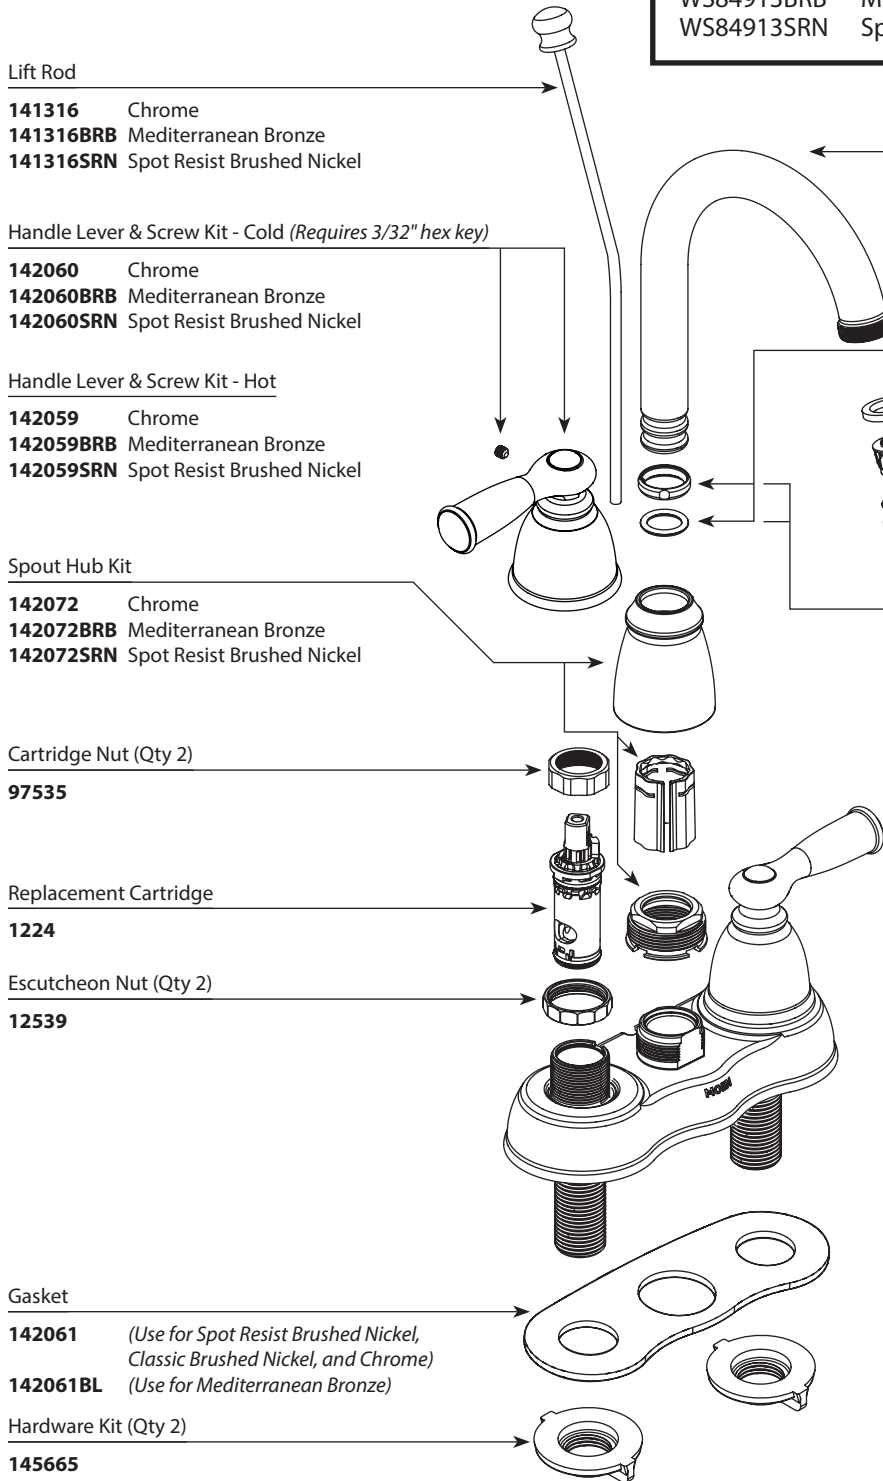

Set Screw (Requires 3/32" hex key)

- 159198**

Spout Hub Kit

- 188615** Chrome
- 188615BRB** Mediterranean Bronze
- 188615SRN** Spot Resist Brushed Nickel

Cartridge Nut (Qty 2)

- 97535**

Replacement Cartridge

- 1224**

Escutcheon Nut (Qty 2)

- 130560**

Gasket

- 142061** (Use for Chrome & Spot Resist Brushed Nickel)
- 142061BL** (Use for Mediterranean Bronze)

Hardware Kit (Qty 2)

- 145665**

<b>BANBURY®</b>		
<b>Two Handle Centerset Lavatory Faucet</b>		
<b>MODEL</b>	<b>FINISH</b>	<b>NOTES</b>
WS84913	Chrome	Non-Metallic Waste
WS84913BRB	Mediterranean Bronze	Non-Metallic Waste
WS84913SRN	Spot Resist Brushed Nickel	Non-Metallic Waste

Spout O-Ring Kit

- 103432**

<b>WASTE ASSEMBLIES</b>	
<i>For Waste Service Order Full Assembly</i>	
<p><u>Non-Metallic Waste Assembly</u></p> <ul style="list-style-type: none"> <li><b>151018</b> Chrome</li> <li><b>151018CSL</b> Classic Stainless (Use for Spot Resist Brushed Nickel)</li> <li><b>151018BRB</b> Mediterranean Bronze</li> </ul> 	
<p><b>USE ON DECKS</b> <b>&lt; 1/4" (6mm)</b></p>  <p>Thin Deck Spacer Kit (Qty 2) <b>146936</b></p>	<p><b>USE ON DECKS</b> <b>&gt; 1-3/16" (30mm)</b></p>  <p>Thick Deck Extension Kit (Qty 2) <b>100818</b></p>

# Illustrated Parts

■ Order by Part Number

BANBURY® Two Handle Centerset Lavatory Faucet		
MODEL	FINISH	NOTES
WS84913	Chrome	Non-Metallic Waste
WS84913BRB	Mediterranean Bronze	Non-Metallic Waste
WS84913SRN	Spot Resist Brushed Nickel	Non-Metallic Waste