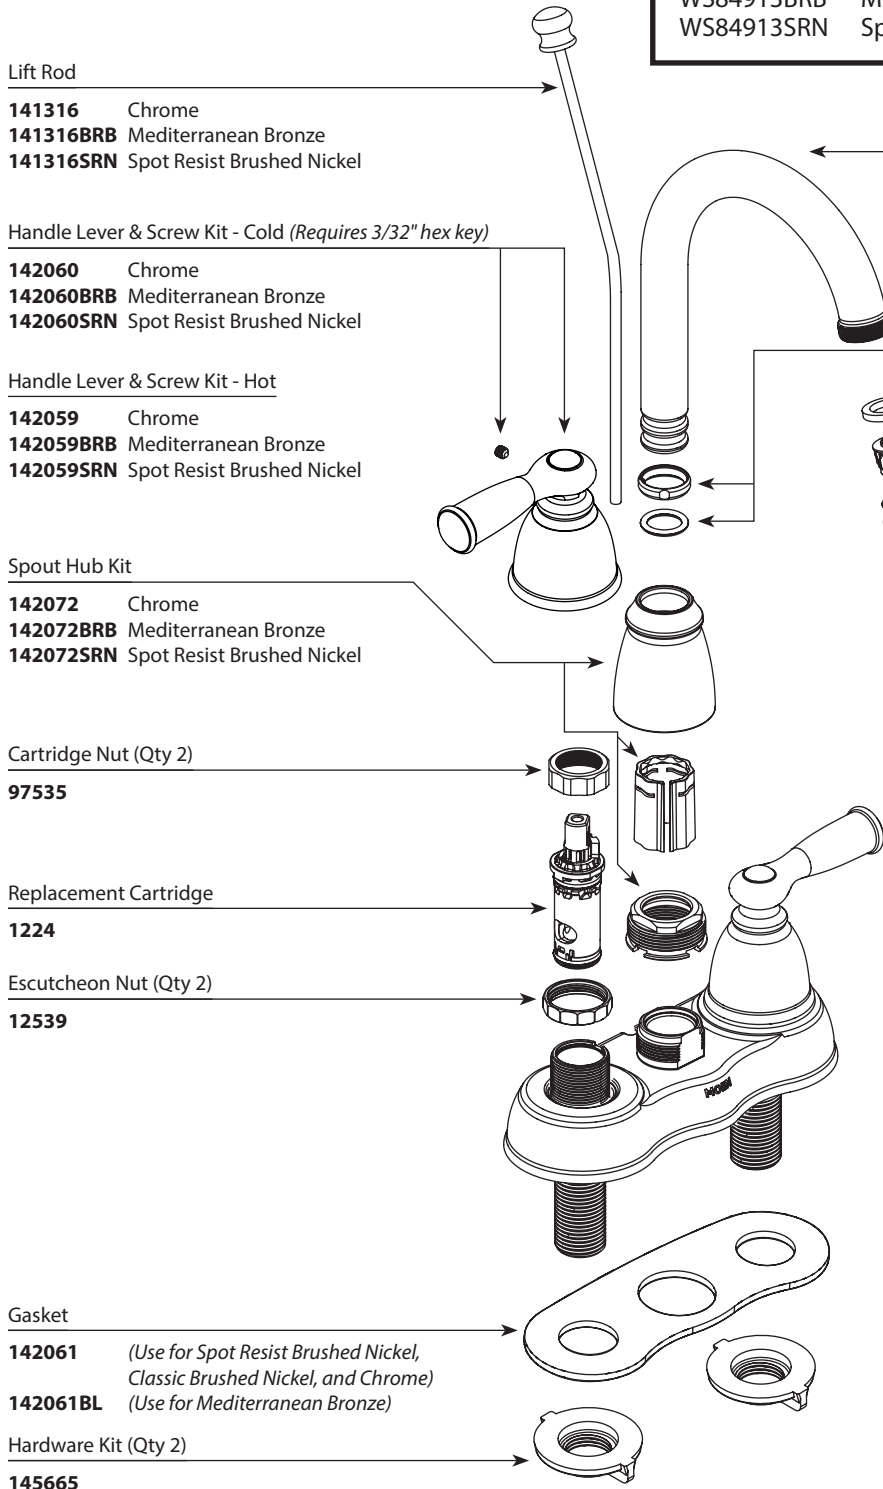

Set Screw (Requires 3/32" hex key)

- 159198**

Spout Hub Kit

- 188615** Chrome
- 188615BRB** Mediterranean Bronze
- 188615SRN** Spot Resist Brushed Nickel

Cartridge Nut (Qty 2)

- 97535**

Replacement Cartridge

Hardware Kit (Qty 2)

**145665**

Spout Kit

- 142052** Chrome
- 142052BRB** Mediterranean Bronze
- 142052SRN** Spot Resist Brushed Nickel

Aerator Kit - 1.2 gpm

- 181076** Chrome
- 181076BRB** Mediterranean Bronze
- 181076SRN** Spot Resist Brushed Nickel

Spout O-Ring Kit

**103432**

WASTE ASSEMBLIES	
<b>For Waste Service Order Full Assembly</b>	
Non-Metallic Waste Assembly	
<b>151018</b> Chrome	
<b>151018CSL</b> Classic Stainless (Use for Spot Resist Brushed Nickel)	
<b>151018BRB</b> Mediterranean Bronze	
<b>USE ON DECKS &lt; 1/4" (6mm)</b>	<b>USE ON DECKS &gt; 1-3/16" (30mm)</b>
<p>Thin Deck Spacer Kit (Qty 2)</p> <p><b>146936</b></p>	<p>Thick Deck Extension Kit (Qty 2)</p> <p><b>100818</b></p>

# Illustrated Parts

■ Order by Part Number

BANBURY® Two Handle Centerset Lavatory Faucet		
MODEL	FINISH	NOTES
WS84913	Chrome	Non-Metallic Waste
WS84913BRB	Mediterranean Bronze	Non-Metallic Waste
WS84913SRN	Spot Resist Brushed Nickel	Non-Metallic Waste