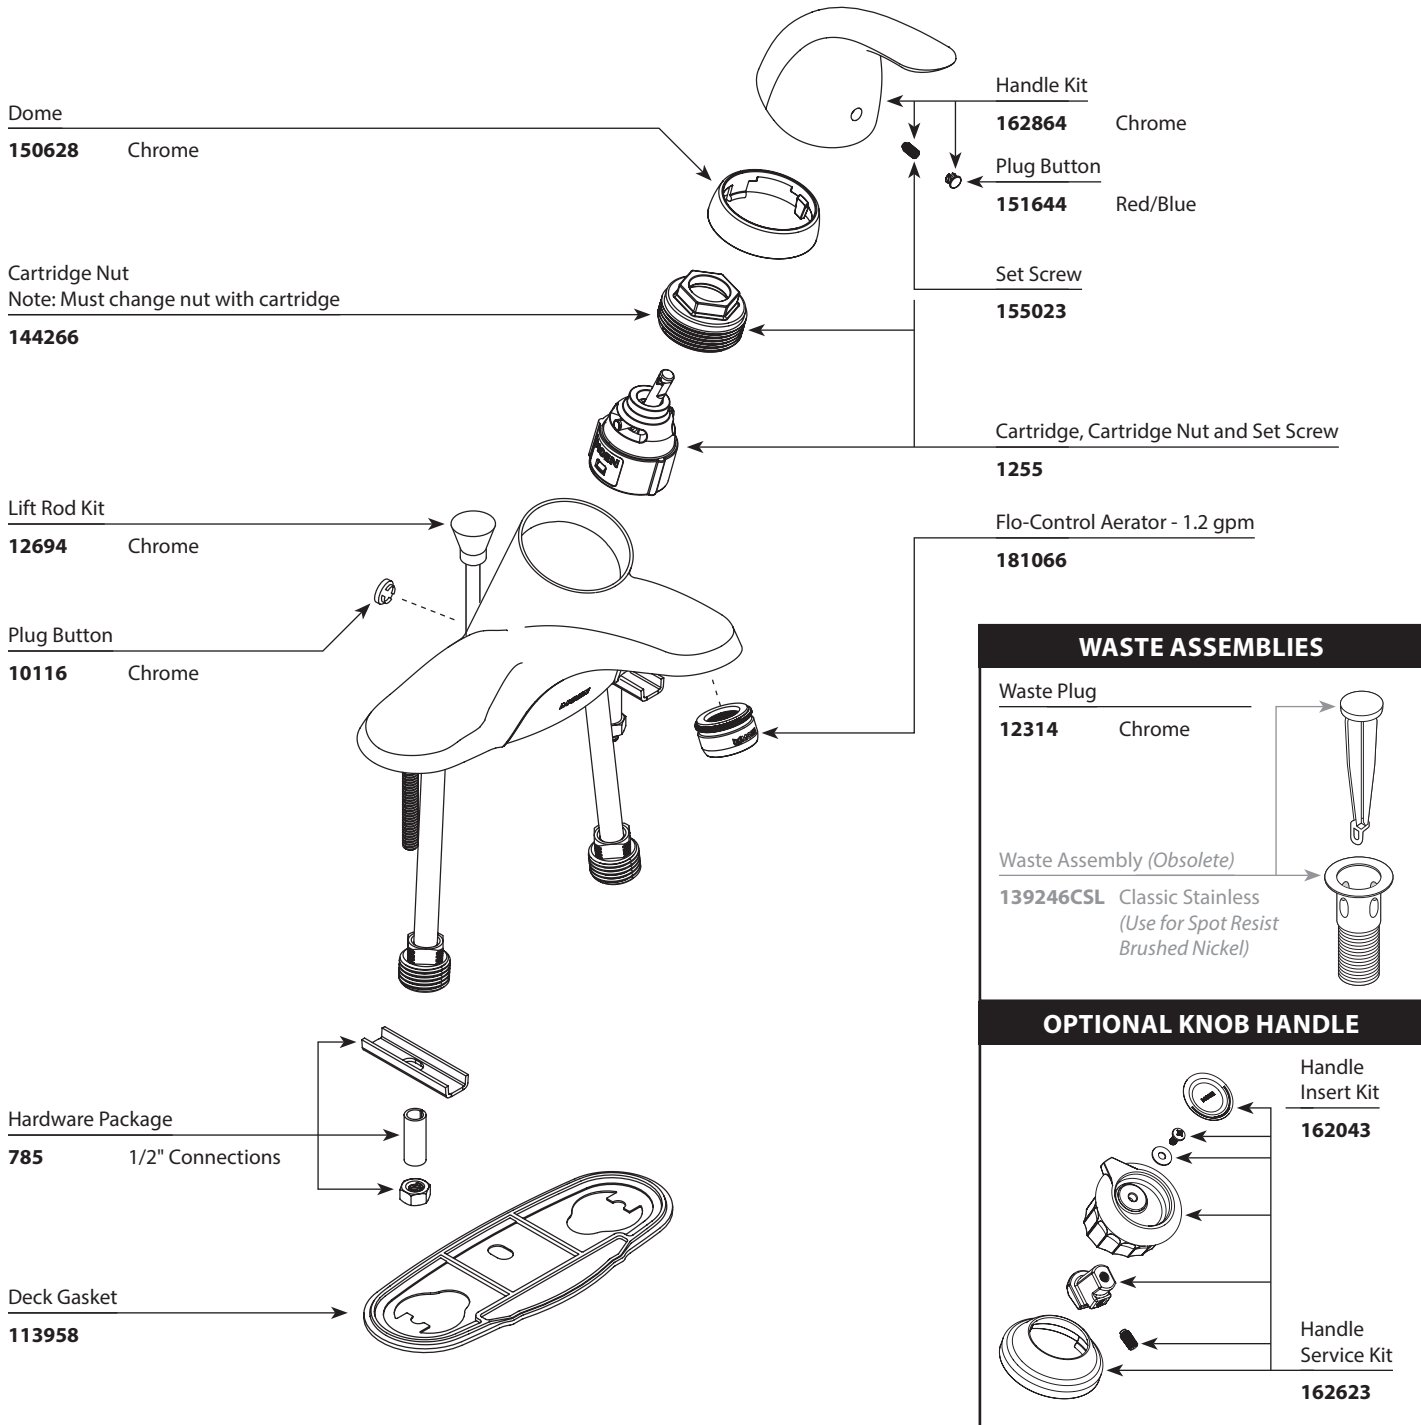

Buy it for looks. Buy it for life.®

*There is more than 1 version of this model.
Page down to identify the version you have.*

■ Order by Part Number

Illustrated Parts

ADLER™		
Single-Handle Lavatory Faucet		
MODEL	FINISH	NOTES
WS84503	Chrome	Non-Metallic Waste

Buy it for looks. Buy it for life.®

Illustrated Parts

■ Order by Part Number

ADLER™		
Single-Handle Lavatory Faucet		
MODEL	FINISH	NOTES
WS84503	Chrome	Non-Metallic Waste

Find out more about home bath and faucets we have.