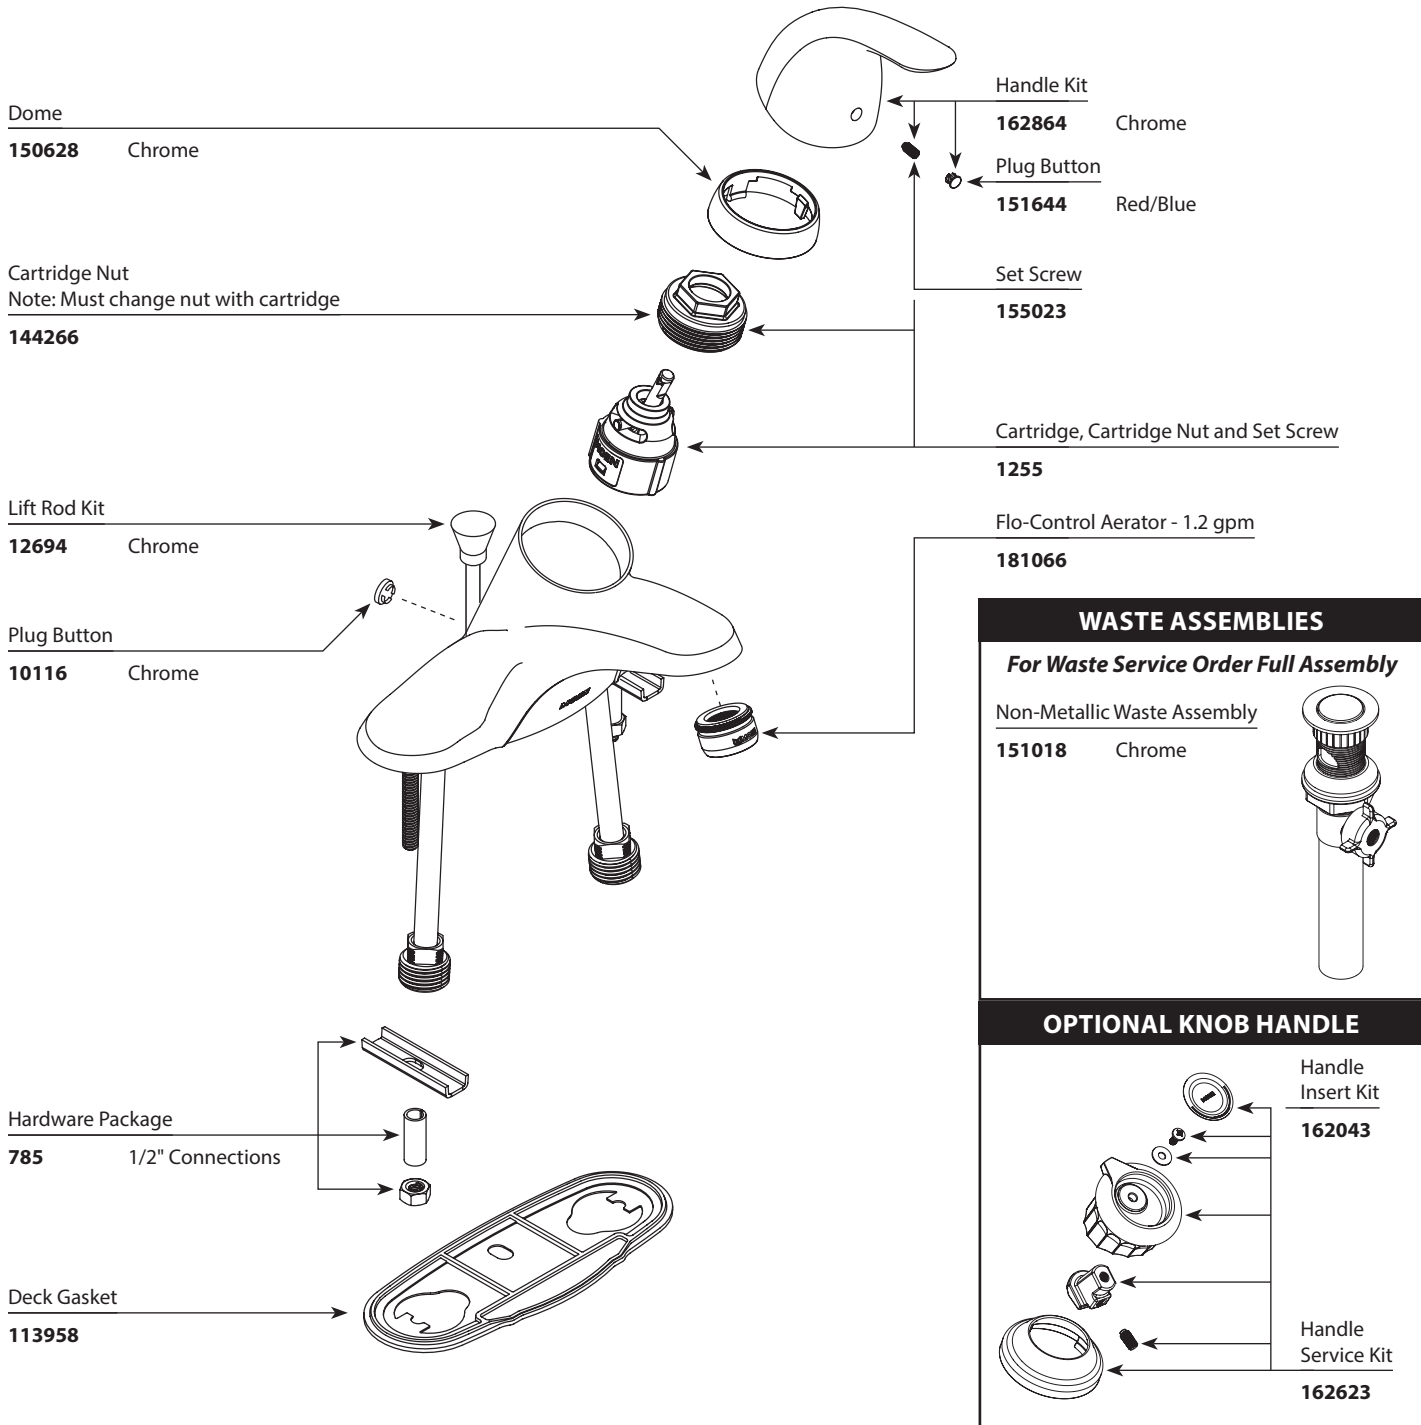

Buy it for looks. Buy it for life.®

*There is more than 1 version of this model.
Page down to identify the version you have.*

■ Order by Part Number

Illustrated Parts

ADLER™		
Single-Handle Lavatory Faucet		
MODEL	FINISH	NOTES
WS84503	Chrome	Non-Metallic Waste

Buy it for looks. Buy it for life.®

Illustrated Parts

■ Order by Part Number

ADLER™		
Single-Handle Lavatory Faucet		
MODEL	FINISH	NOTES
WS84503	Chrome	Non-Metallic Waste

Find out more about home bath and faucets we have.