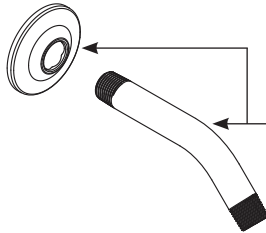

# Illustrated Parts

■ Order by Part Number

BANBURY® Single-Handle Tub/Shower Valve		
MODEL	TYPE	FINISH
82910	Tub/Shower	Chrome
82910CBN	Tub/Shower	Classic Brushed Nickel
82910BRB	Tub/Shower	Mediterranean Bronze
82910SRN	Tub/Shower	Spot Resist Brushed Nickel
82912CBN	Shower Only	Classic Brushed Nickel
82912SRN	Shower Only	Spot Resist Brushed Nickel
82910EP	Tub/Shower	Eco-Performance Chrome
82910EPSRN	Tub/Shower	Eco-Performance Spot Resist Brushed Nickel
82910EPBRB	Tub/Shower	Eco-Performance Mediterranean Bronze
82912EPSRN	Shower Only	Eco-Performance Spot Resist Brushed Nickel

Showerhead

- 156960** Chrome
- 156960BRB** Mediterranean Bronze
- 156960SRN** Spot Resist Brushed Nickel (Use for Classic Brushed Nickel and Spot Resist Brushed Nickel)
- 156960EP** Eco-Performance Chrome
- 156960EPBRB** Eco-Performance Mediterranean Bronze
- 156960EPSRN** Eco-Performance Spot Resist Brushed Nickel

Shower Arm & Flange

- A704** Chrome
- A704CBN** Classic Brushed Nickel
- A704BRB** Mediterranean Bronze
- A704SRN** Spot Resist Brushed Nickel

Retainer Clip

**96914**

Replacement Cartridge

**1222**

Cartridge Repair Kit (Contains grommets grease pack, and all necessary O-Rings)

Diverter Tub Spout

- 3806** Chrome
- 3806CBN** Classic Brushed Nickel
- 3806BRB** Mediterranean Bronze
- 3806SRN** Spot Resist Brushed Nickel

Cup Seal Kit

**101237**