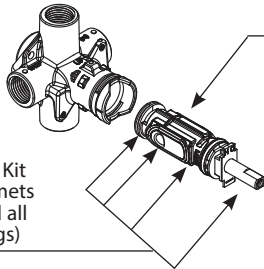

Shower Arm & Flange

- A704** Chrome
- A704CBN** Classic Brushed Nickel
- A704BRB** Mediterranean Bronze
- A704SRN** Spot Resist Brushed Nickel

Retainer Clip

**96914**

Replacement Cartridge

**1222**

Cartridge Repair Kit (Contains grommets grease pack, and all necessary O-Rings)