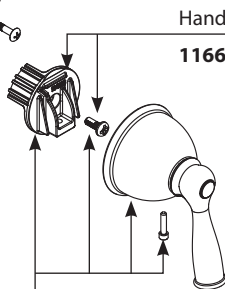

**96988**

Temperature Limit Stop Kit

**106479**

Stop Tube Kit

- 96987** Chrome and (Used for Classic Brushed Nickel and Spot Resist Brushed Nickel)
- 96987WR** (Used for Mediterranean Bronze)
- 96987BN** (Used for Classic Brushed Nickel and Spot Resist Brushed Nickel) (Obsolete)

Escutcheon Screws

- 15528** Chrome
- 163BN** (Use for Classic Brushed Nickel and Spot Resist Brushed Nickel)
- 163WR** (Use for Mediterranean Bronze)

Handle Adapter Kit

**116653**

Escutcheon Kit

- 100998** Chrome
- 100998CBN** Classic Brushed Nickel
- 100998BRB** Mediterranean Bronze
- 100998SRN** Spot Resist Brushed Nickel