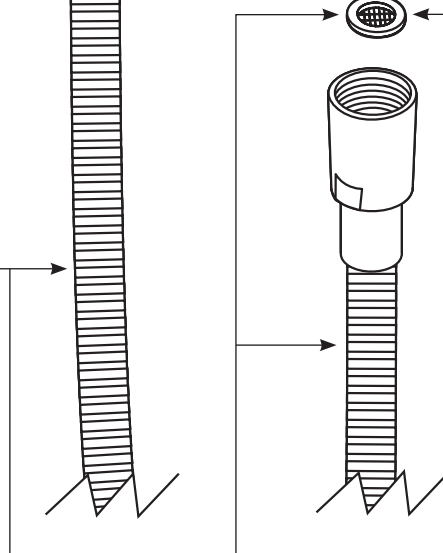

■ Order by Part Number

Illustrated Parts

Engage™ Six Function Handshower

<u>MODEL</u>	<u>TYPE</u>	<u>FINISH</u>
26100	Wand	Chrome
26100SRN	Wand	Spot Resist Brushed Nickel
26100BRB	Wand	Mediterranean Bronze
26100BL	Wand	Matte Black
26100EP	Wand	Chrome
26100EPSRN	Wand	Spot Resist Brushed Nickel
26100EPBRB	Wand	Mediterranean Bronze
26100EPBL	Wand	Matte Black

Hand Shower Cradle

179700 (Used with Chrome and Spot Resist Nickel)
179700BL (Used with Mediterranean Bronze)

Hose

170930 Chrome
170930SRN Spot Resist Brushed Nickel
193052BRB Mediterranean Bronze

Screen Washer