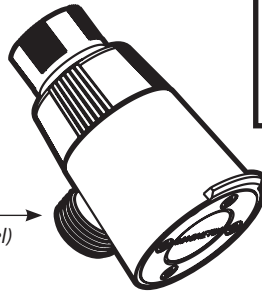

■ Order by Part Number

Illustrated Parts

Engage™ Six Function Handshower

<u>MODEL</u>	<u>TYPE</u>	<u>FINISH</u>
26100	Wand	Chrome
26100SRN	Wand	Spot Resist Brushed Nickel
26100BRB	Wand	Mediterranean Bronze
26100BL	Wand	Matte Black
26100EP	Wand	Chrome
26100EPSRN	Wand	Spot Resist Brushed Nickel
26100EPBRB	Wand	Mediterranean Bronze
26100EPBL	Wand	Matte Black

Hand Shower Cradle

179700 (Used with Chrome and Spot Resist Nickel)
179700BL (Used with Mediterranean Bronze)

Hose

170930 Chrome
170930SRN Spot Resist Brushed Nickel
193052BRB Mediterranean Bronze

Screen Washer