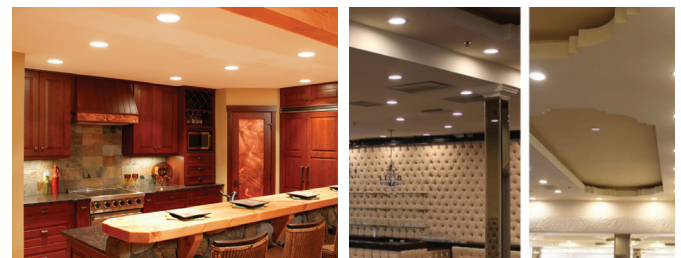

INCLUDES

- Downlight integrated with integrated trim
- User Guide
- Five (5) year limited warranty

SPECIFICATIONS

SKU #	80101 (Warm White) / 80102 (Cool White)
Unit UPC	8 99419 00081 3 / 8 99419 00082 0
Unit Dimensions	7.38" x 7.38" x 3.25"
Unit Weight	1.11 lbs
Master Carton Qty	10
Master Carton Dimensions	20.1" x 16.54" x 9.45"
Master Carton Weight	16.32 lbs

MAXSA
INNOVATIONS
Creating Unique Products

©2014 MAXSA Innovations V2

Looking for dependable home lighting? Rely on MAXSA for quality and long-lasting products.