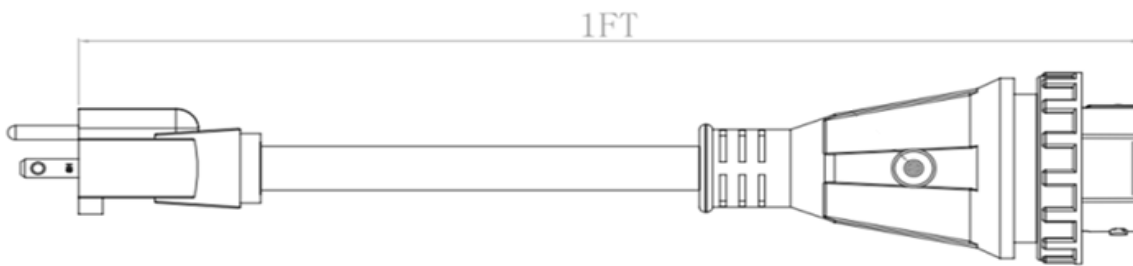

product specifications for:

RV Adapters

Item #: 1550PA

Description

15A Male-50A Female Adapter, 12" Cord

Electrical Specifications

Max. Amperage: 15A
Max. Voltage: 125V

Configuration:

Male Plug: 15A 125V 5-15P
Female Connector: 50A 125/250V SS2-50R

Material Specifications

Housing: PVC
Contacts: Brass
Cable: STW 10AWG/3C

15A 125V
Straight Blade

50A 125/250V
Locking
w/ Sealing Collar
System