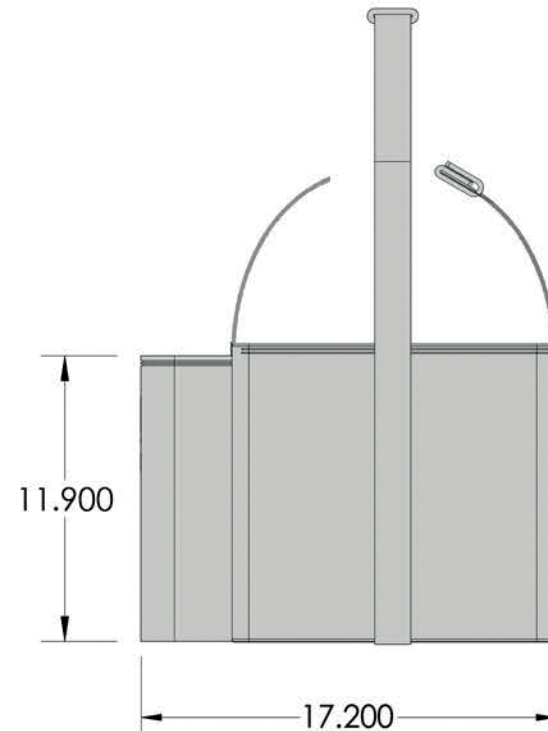

A10-992 **Padded Grill & Accessory** **Carrying / Storage Case**

*Fits Magma and most popular rectangular grills with
9" x 18" (23 cm x 46 cm) cooking surface.*

Weight 5.62 lb.
(2.6 kg)

Looking for dependable grills & smokers? Rely on Magma for quality and long-lasting products.