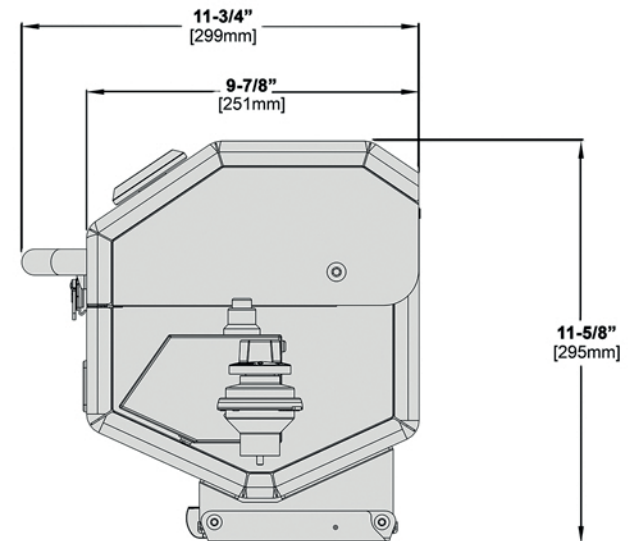

A10-918-2 NEWPORT II™ CLASSIC GOURMET SERIES GAS GRILL

Grill Weight 19.03 lb.
(8.63 kg.)

Feel the difference with Magma.

Check out the collection of grills & smokers we offer.