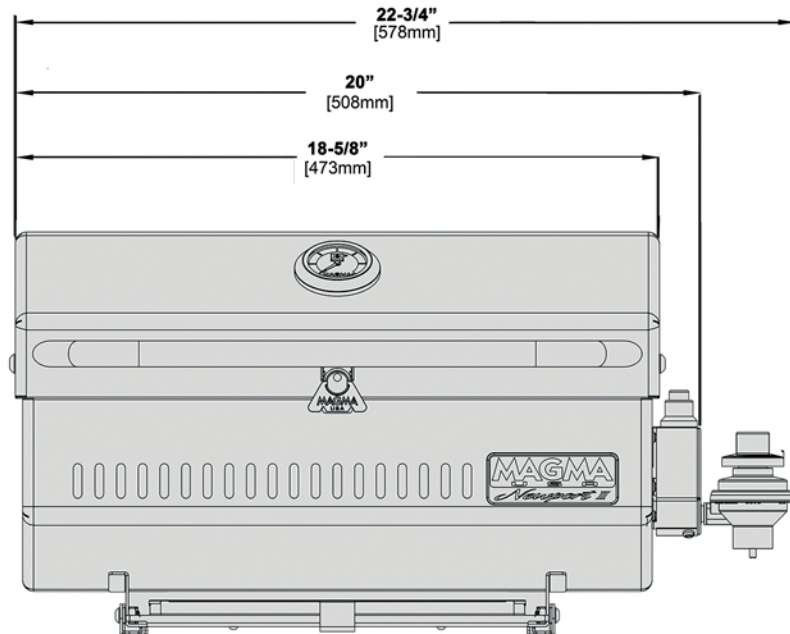

A10-918-2 NEWPORT II™ CLASSIC GOURMET SERIES GAS GRILL

Grill Weight 19.03 lb.
(8.63 kg.)

Feel the difference with Magma.

Check out the collection of grills & smokers we offer.