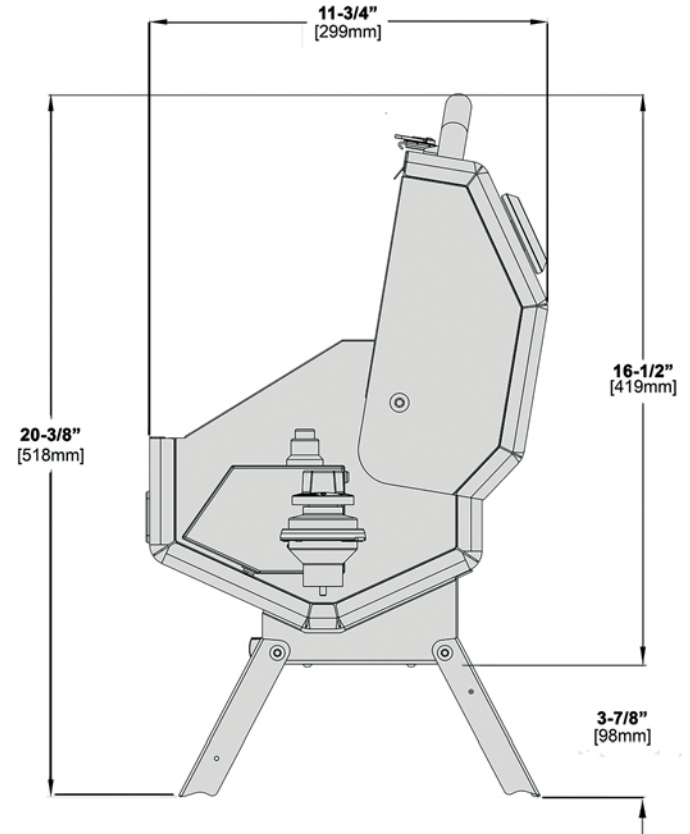

A10-918-2 NEWPORT II™ CLASSIC GOURMET SERIES GAS GRILL

Grill Weight 19.03 lb.
(8.63 kg.)

Feel the difference with Magma.

Check out the collection of grills & smokers we offer.